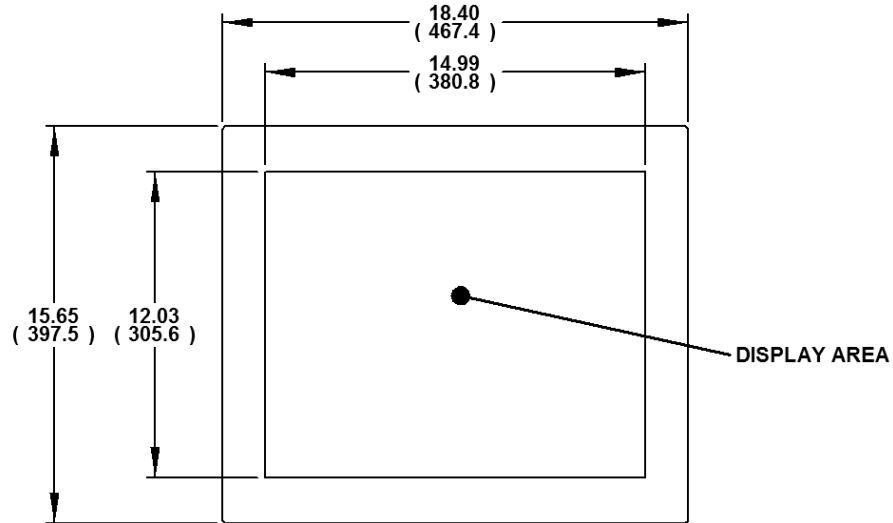

Envelope Drawings

19" Universal Mount Industrial Monitors

Front View

Side and Rear View

Benchtop Mounting Kit

Yoke and Pedestal Mount

Fixed Pedestal Mount