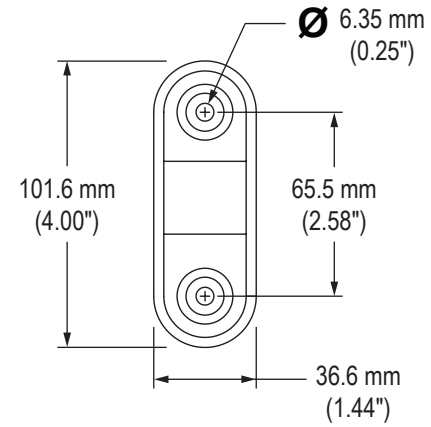

Side View

Rear View of Mounting Bracket

Side View with 3.5" Extension Arm