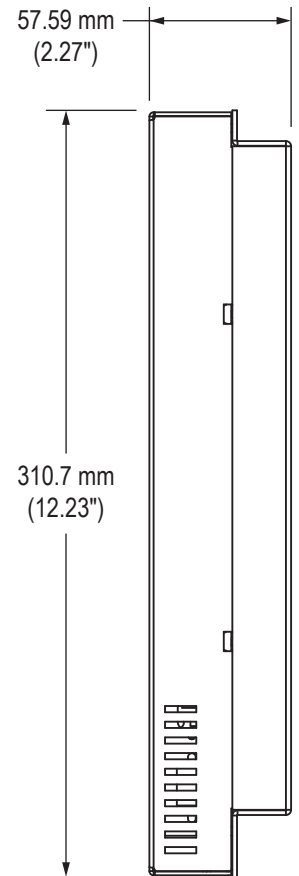

Front View

Rear View

7U Height
310.7 mm
(12.23")

Side View

Bottom View

Cable Connections - Bottom View