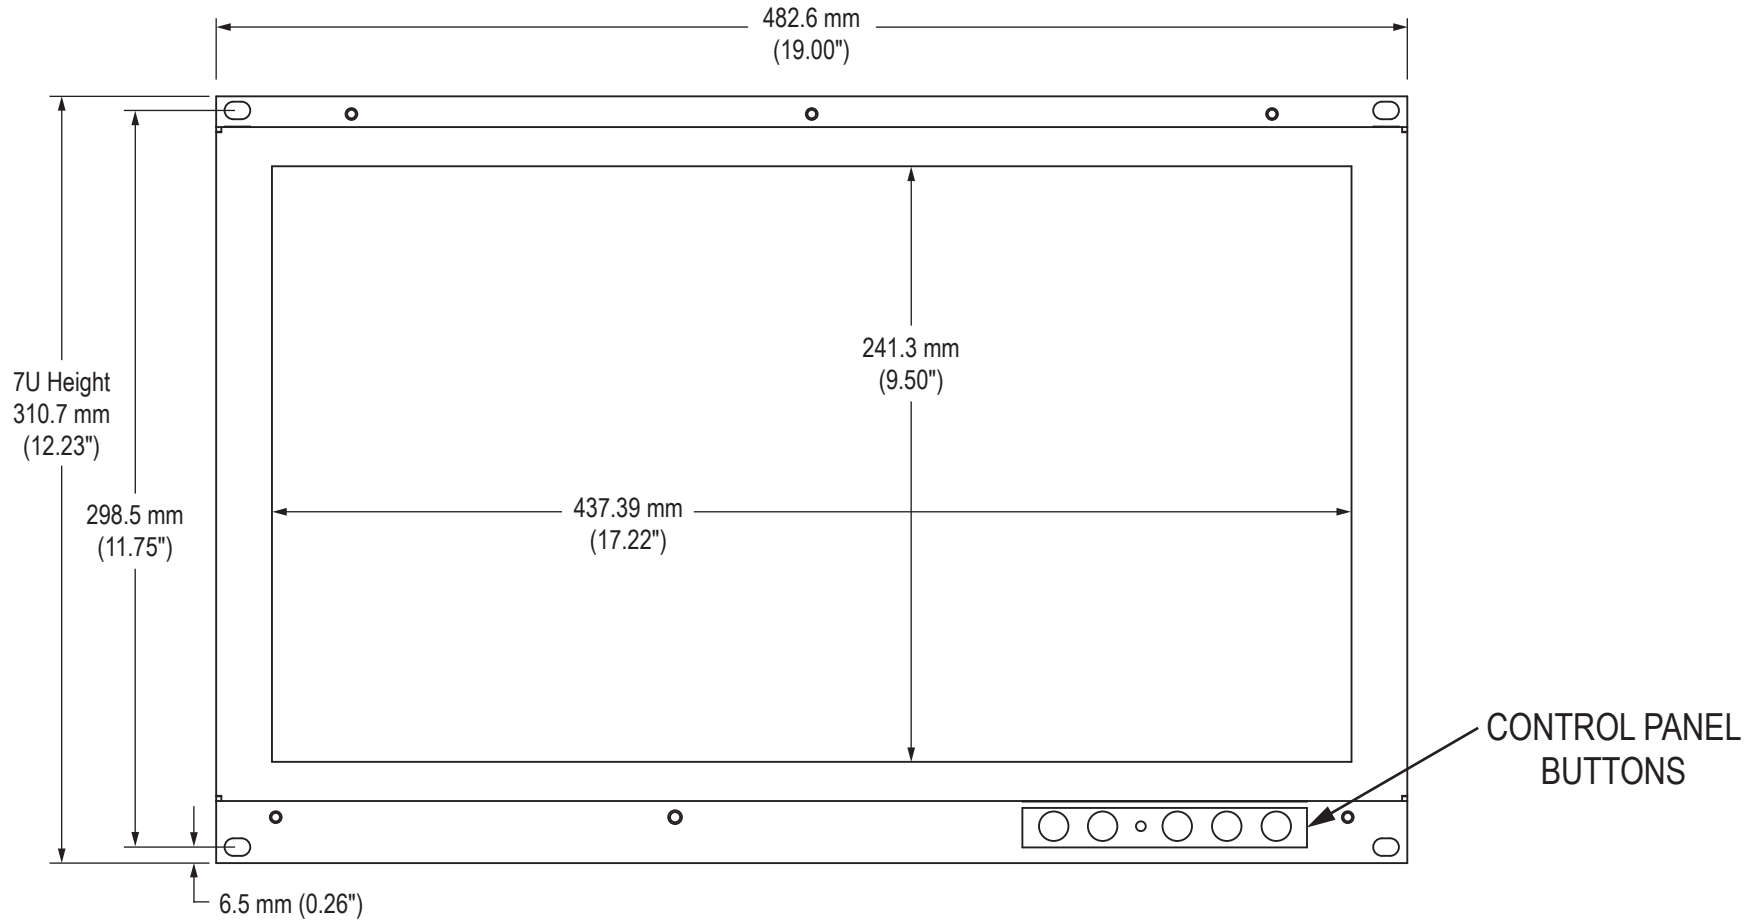

Front View

Rear View

7U Height
310.7 mm
(12.23")

Side View

Bottom View

Cable Connections - Bottom View