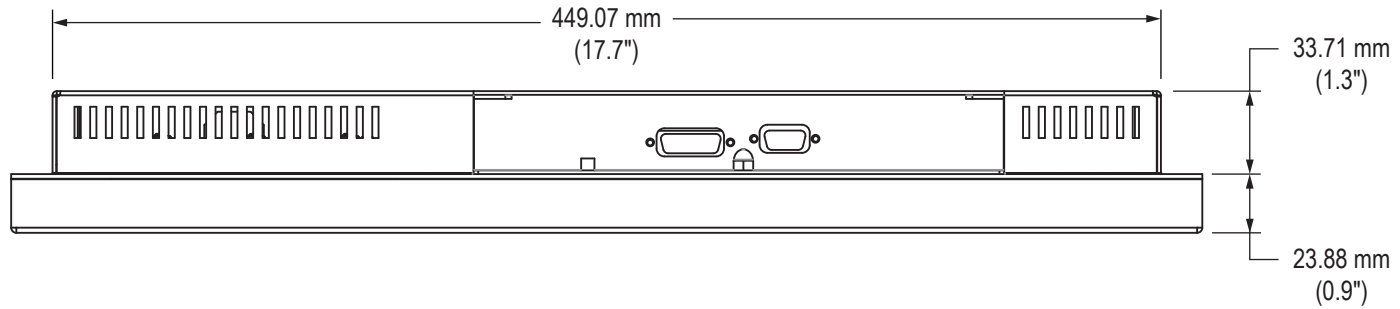

Front View

Rear View

7U Height
310.7 mm
(12.23")

Side View

Bottom View

Cable Connections - Bottom View