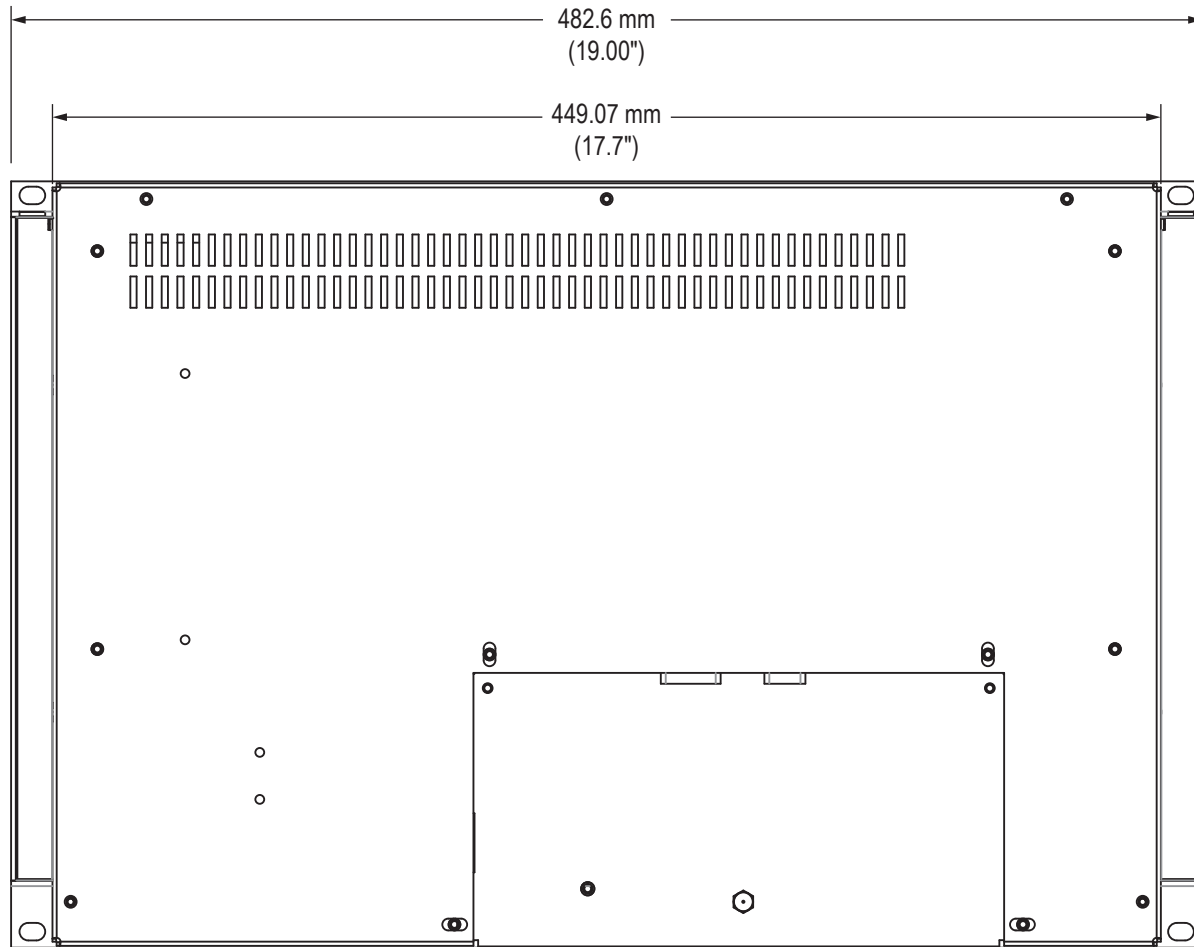

Front View

Rear View

7U Height
310.7 mm
(12.23")

Side View

Bottom View

Cable Connections - Bottom View