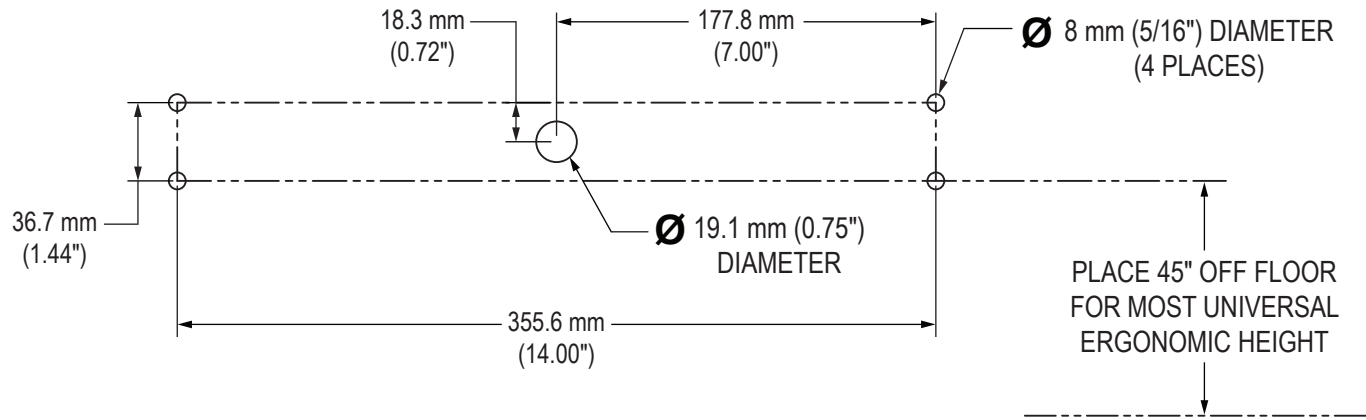

Wall Mount Cutout Pattern

Side View

Front View

Detailed Top View Showing Keys (KB-R2-W35 series)

Detailed Top View Showing Keys (KB-M2-W35 series)

Detailed Top View Showing Keys (KB-R3-W35 series)

Mechanical Drawing – Fixed Wall Mount Keyboard