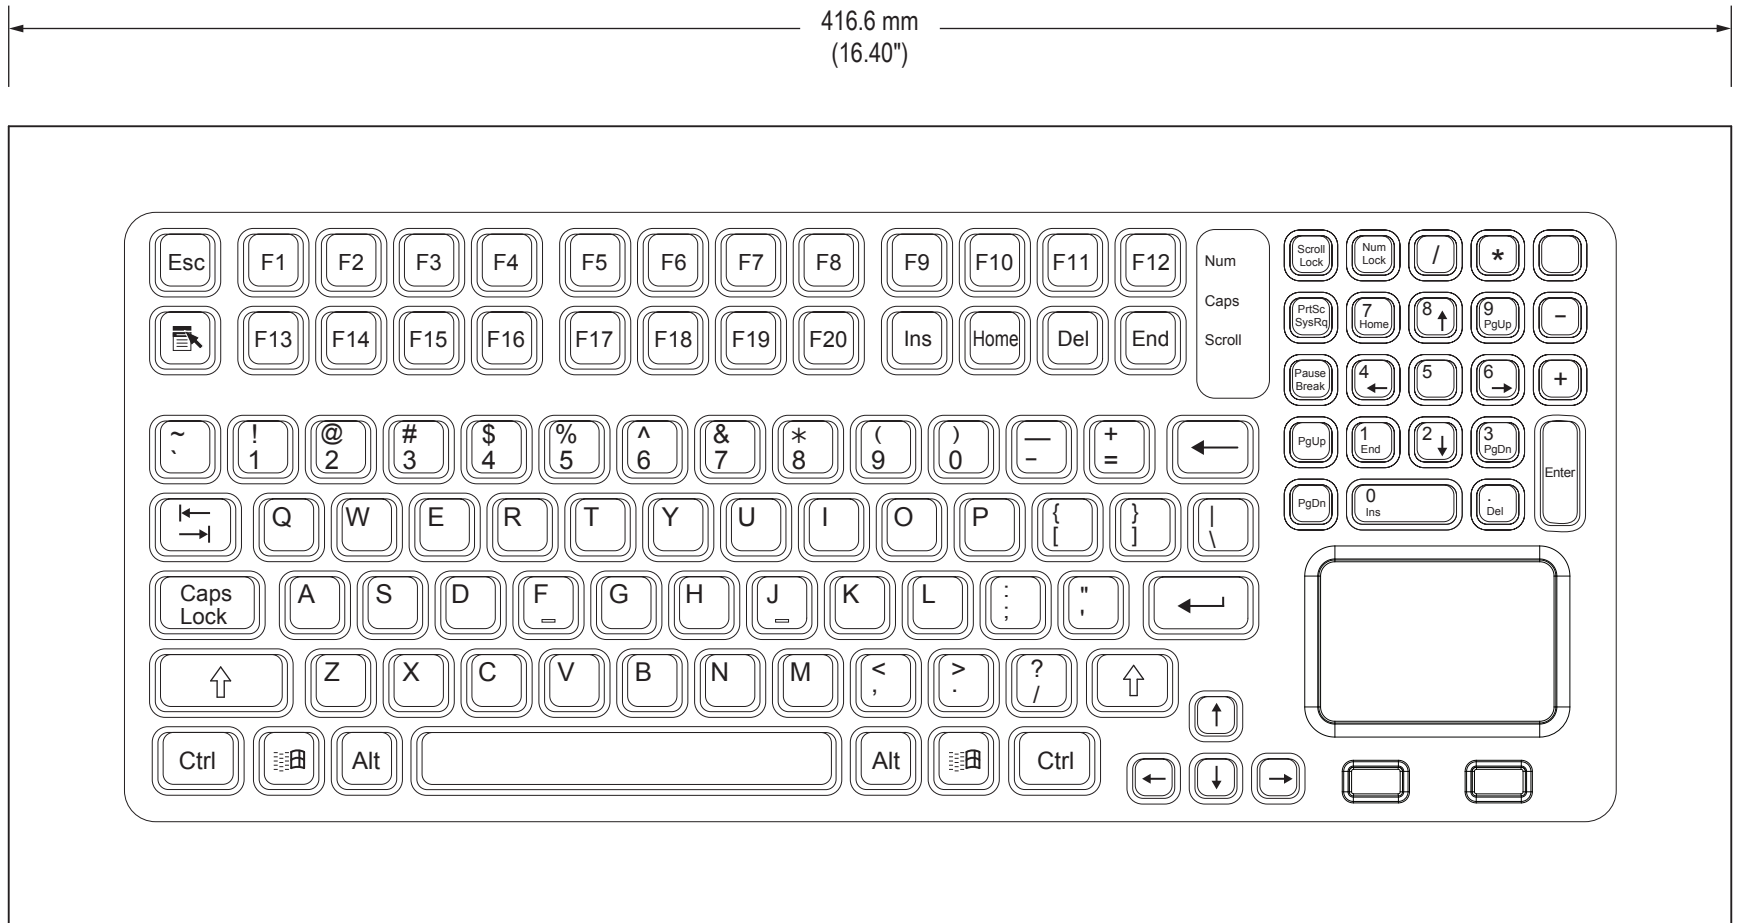

Wall Mount Cutout Pattern

Side View

Front View

Detailed Top View Showing Keys (KB-R2-W35 series)

Detailed Top View Showing Keys (KB-M2-W35 series)

Detailed Top View Showing Keys (KB-R3-W35 series)

Mechanical Drawing – Fixed Wall Mount Keyboard