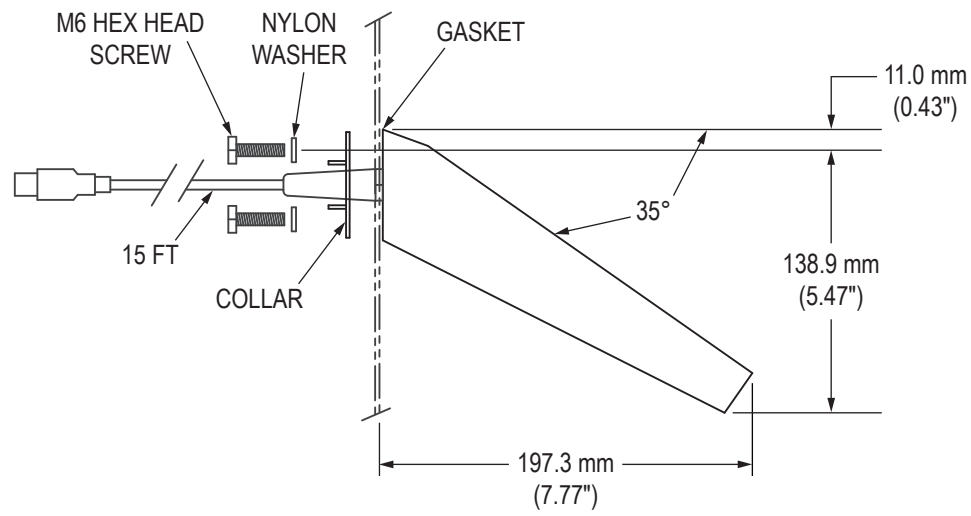

Wall Mount Cutout Pattern

Side View

Front View

Detailed Top View Showing Keys (KB-R2-W35 series)

Detailed Top View Showing Keys (KB-M2-W35 series)

Detailed Top View Showing Keys (KB-R3-W35 series)

Mechanical Drawing – Fixed Wall Mount Keyboard