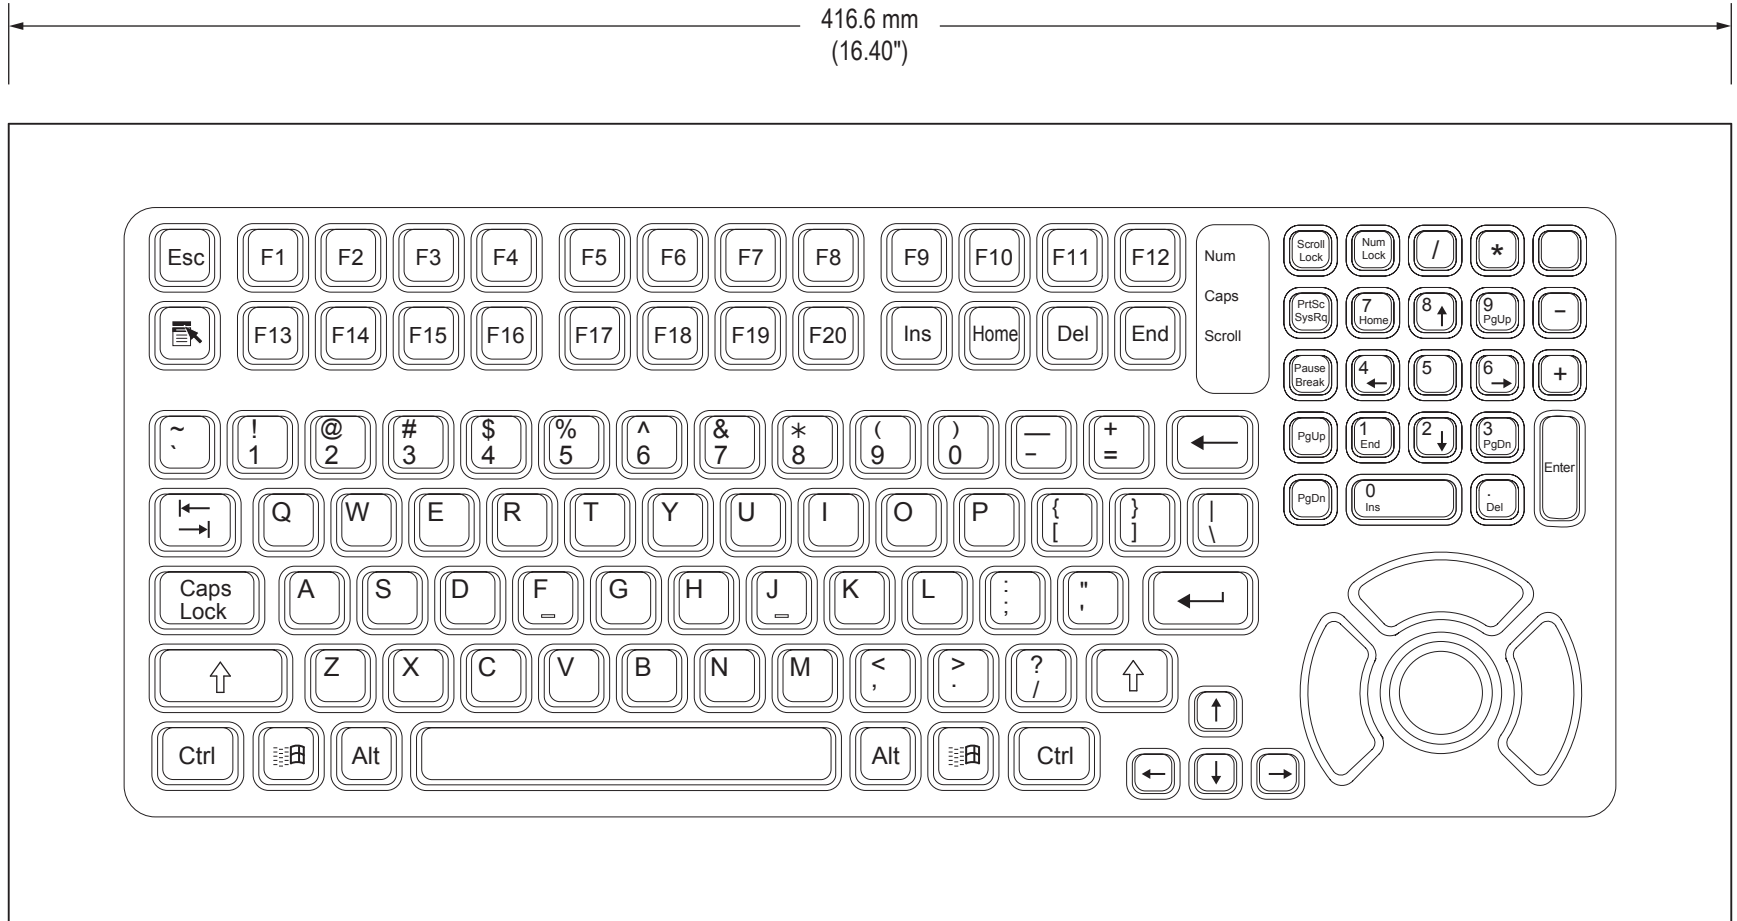

Wall Mount Cutout Pattern

Side View

Front View

Detailed Top View Showing Keys (KB-R2-W35 series)

Detailed Top View Showing Keys (KB-M2-W35 series)

Detailed Top View Showing Keys (KB-R3-W35 series)

Mechanical Drawing – Fixed Wall Mount Keyboard