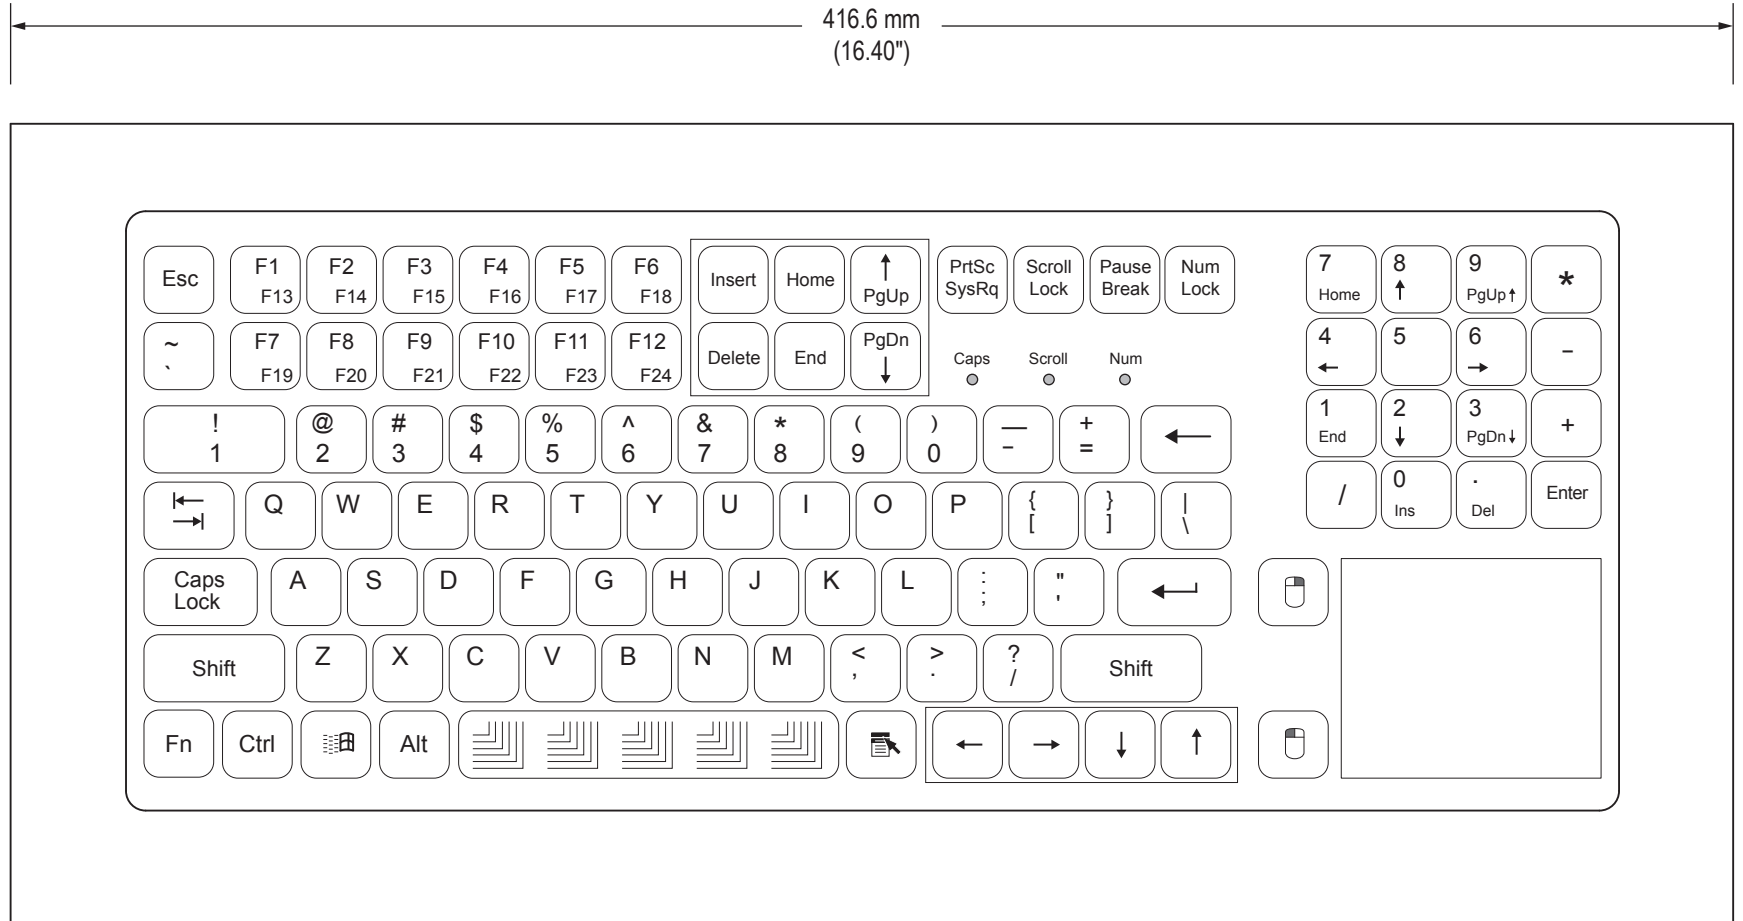

Wall Mount Cutout Pattern

Side View

Front View

Detailed Top View Showing Keys (KB-R2-W35 series)

Detailed Top View Showing Keys (KB-M2-W35 series)

Detailed Top View Showing Keys (KB-R3-W35 series)

Mechanical Drawing – Fixed Wall Mount Keyboard