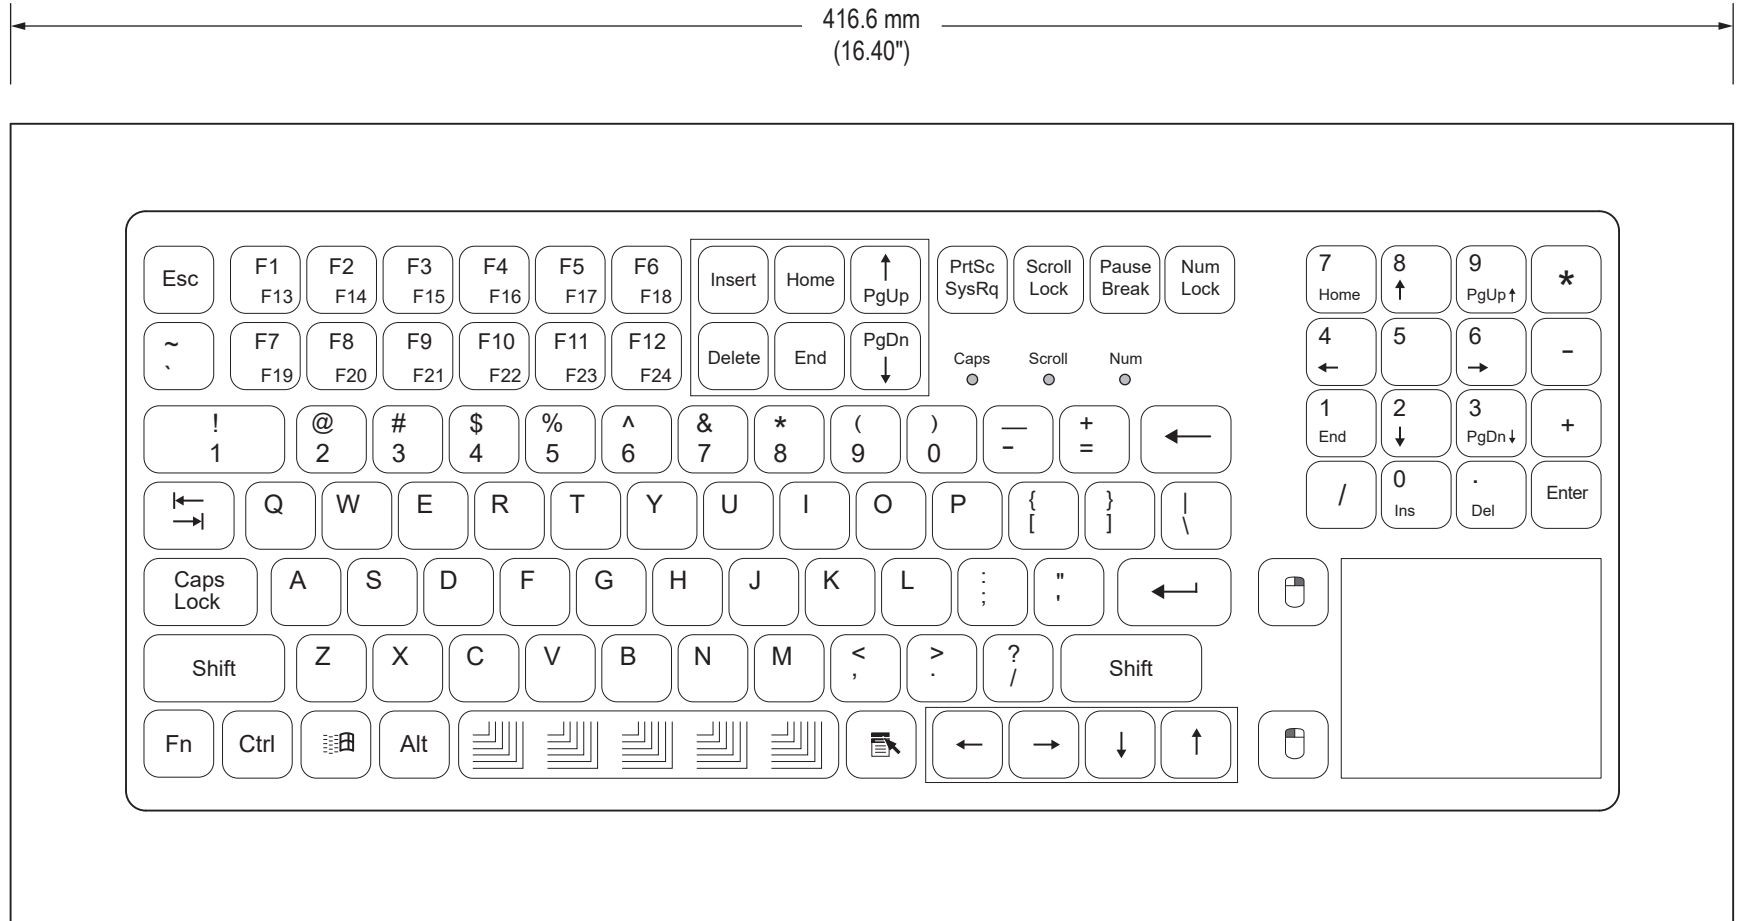

Wall Mount Cutout Pattern

Side View

Front View

Detailed Top View Showing Keys (KB-R2-W35 series)

Detailed Top View Showing Keys (KB-M2-W35 series)

Detailed Top View Showing Keys (KB-R3-W35 series)