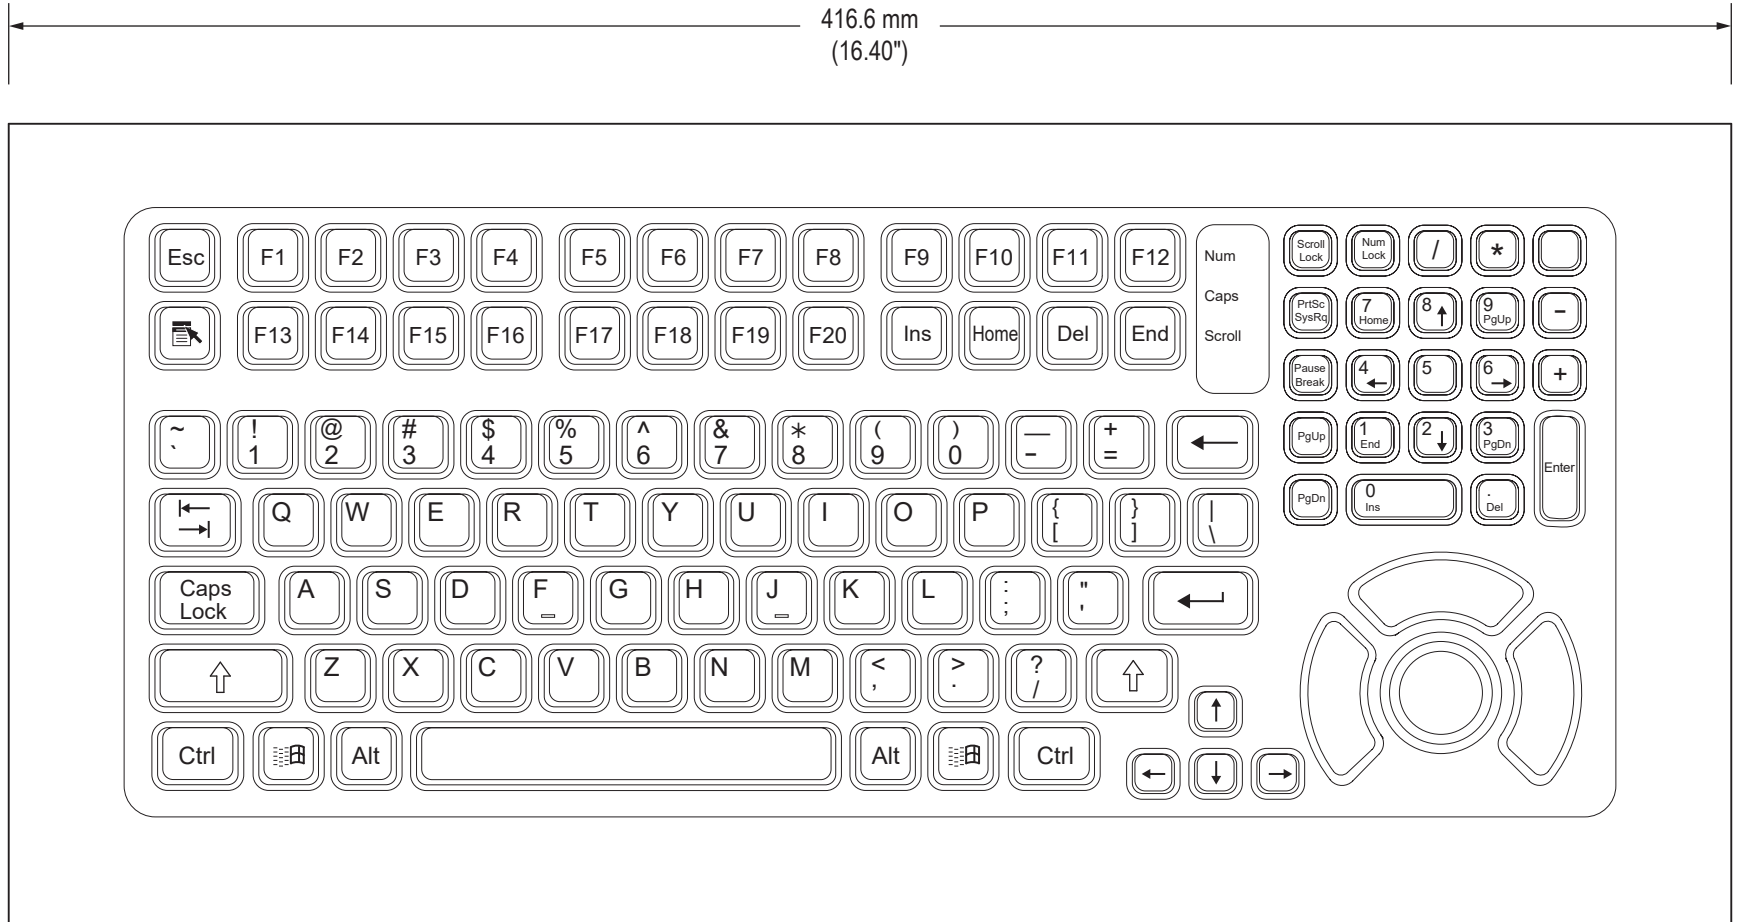

Wall Mount Cutout Pattern

Side View

Front View

Detailed Top View Showing Keys (KB-R2-W35 series)

Detailed Top View Showing Keys (KB-M2-W35 series)

Detailed Top View Showing Keys (KB-R3-W35 series)