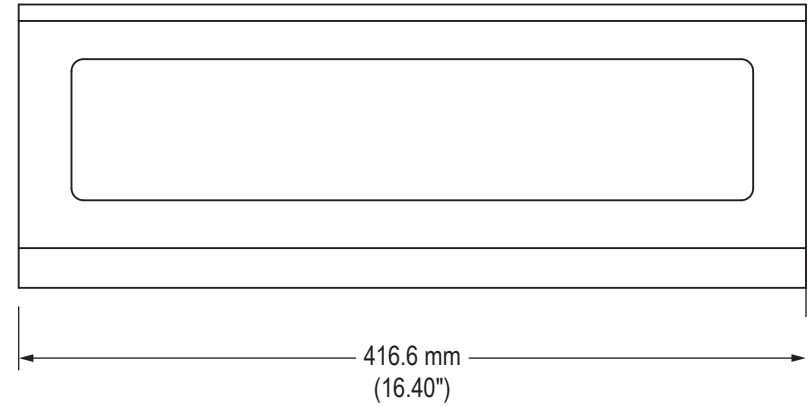

Wall Mount Cutout Pattern

Side View

Front View

Detailed Top View Showing Keys (KB-R2-W35 series)

Detailed Top View Showing Keys (KB-M2-W35 series)

Detailed Top View Showing Keys (KB-R3-W35 series)

Mechanical Drawing – Fixed Wall Mount Keyboard