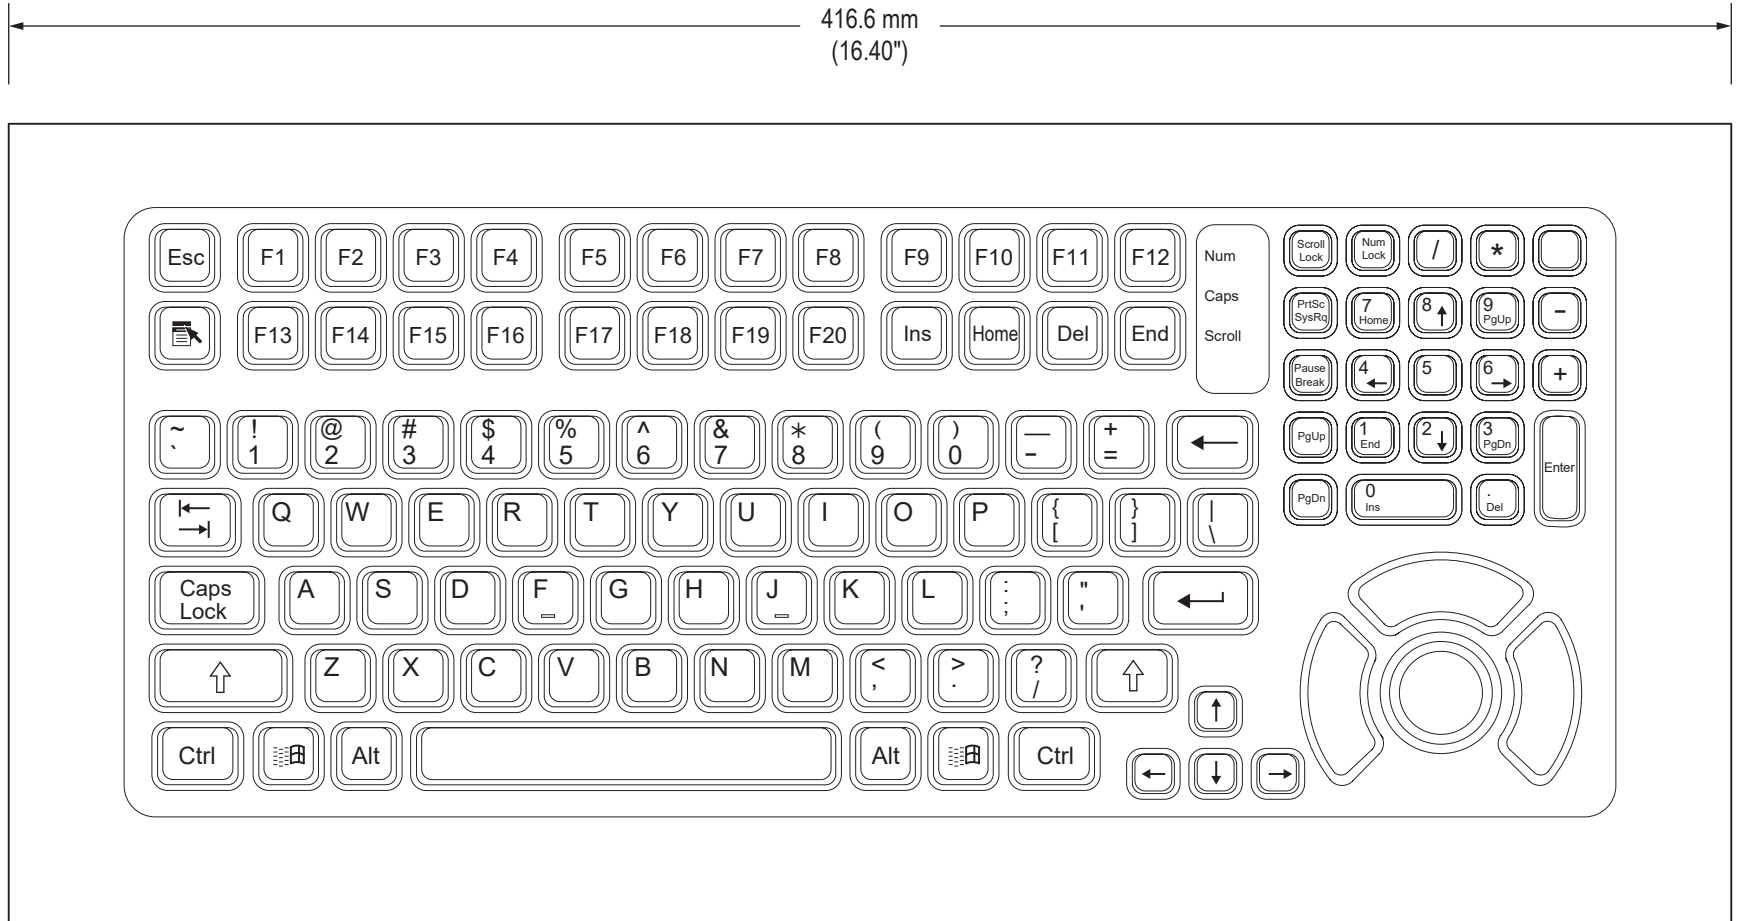

Wall Mount Cutout Pattern

Side View

Front View

Detailed Top View Showing Keys (KB-R2-W35 series)

Detailed Top View Showing Keys (KB-R3-W35 series)