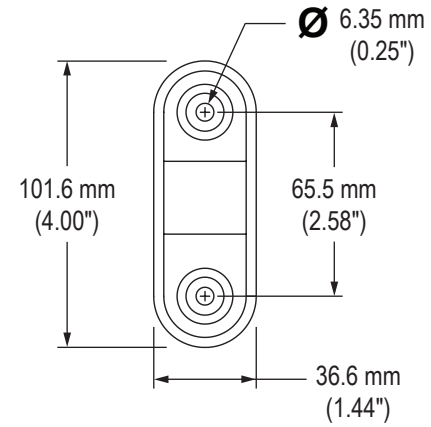

Side View

Rear View of Mounting Bracket

Side View with 3.5" Extension Arm