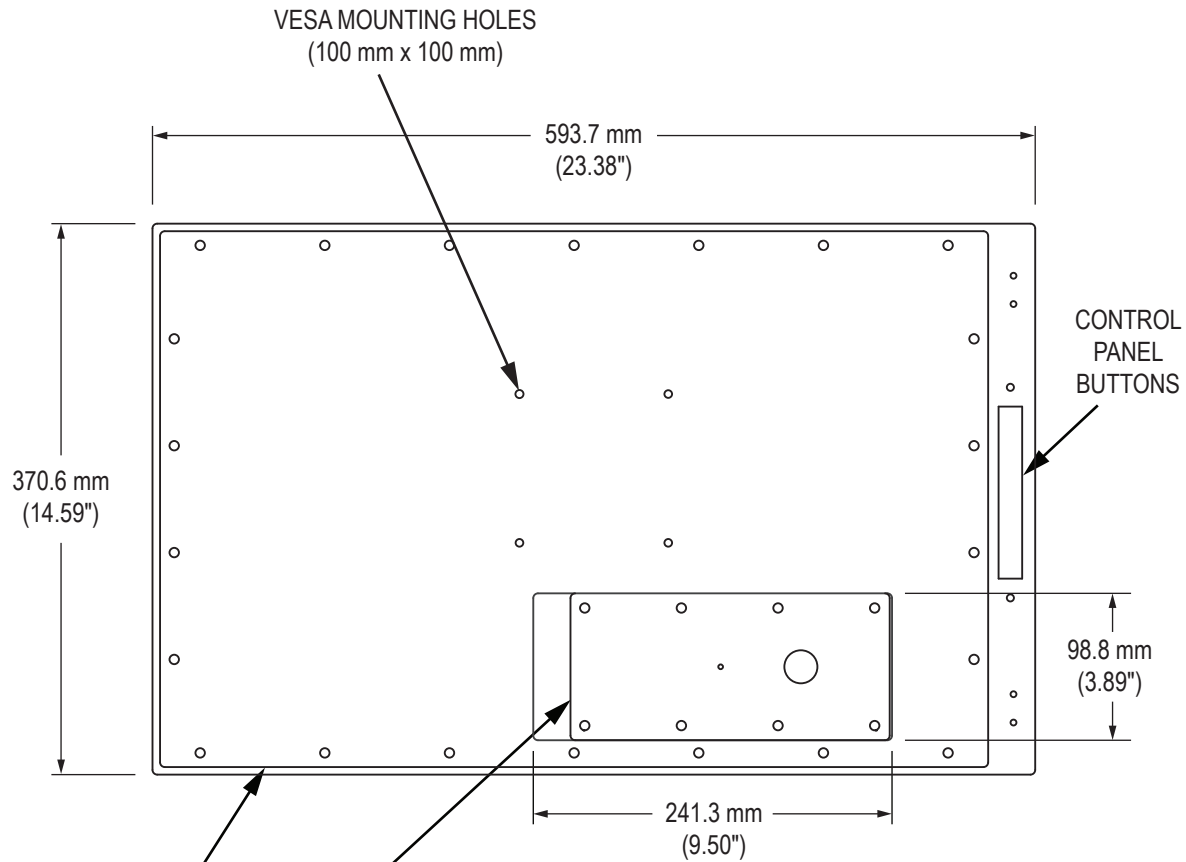

Front View

Side View

Rear View

CABLE ENTRY (4 Models):
 NEMA 2, 12/4, or 12/4/4X Compression Gland
 NEMA 12/4 or 12/4/4X Conduit Cable Exit
 NEMA 12/4 or 12/4/4X PermaGland
 NEMA 12/4 or 12/4/4X Cover Plate with Pilot Hole