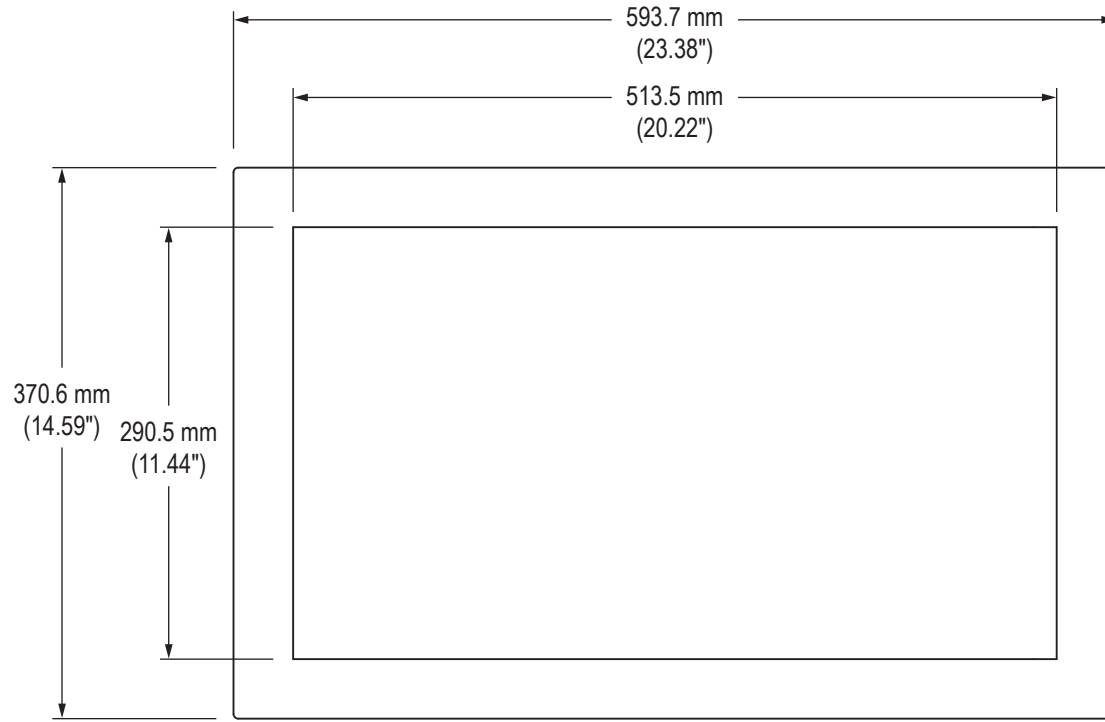

Front View

Side View

Rear View

CABLE ENTRY (4 Models):
 NEMA 2, 12/4, or 12/4/4X Compression Gland
 NEMA 12/4 or 12/4/4X Conduit Cable Exit
 NEMA 12/4 or 12/4/4X PermaGland
 NEMA 12/4 or 12/4/4X Cover Plate with Pilot Hole