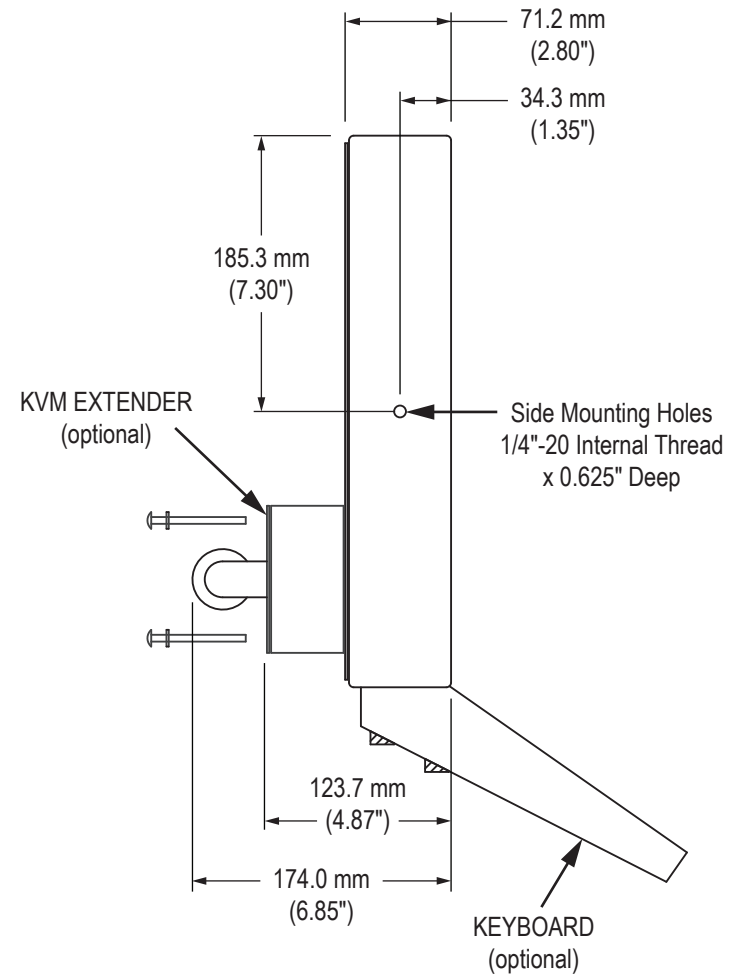

Front View

Side View

Rear View

CABLE ENTRY (4 Models):
 NEMA 2, 12/4, or 12/4/4X Compression Gland
 NEMA 12/4 or 12/4/4X Conduit Cable Exit
 NEMA 12/4 or 12/4/4X PermaGland
 NEMA 12/4 or 12/4/4X Cover Plate with Pilot Hole