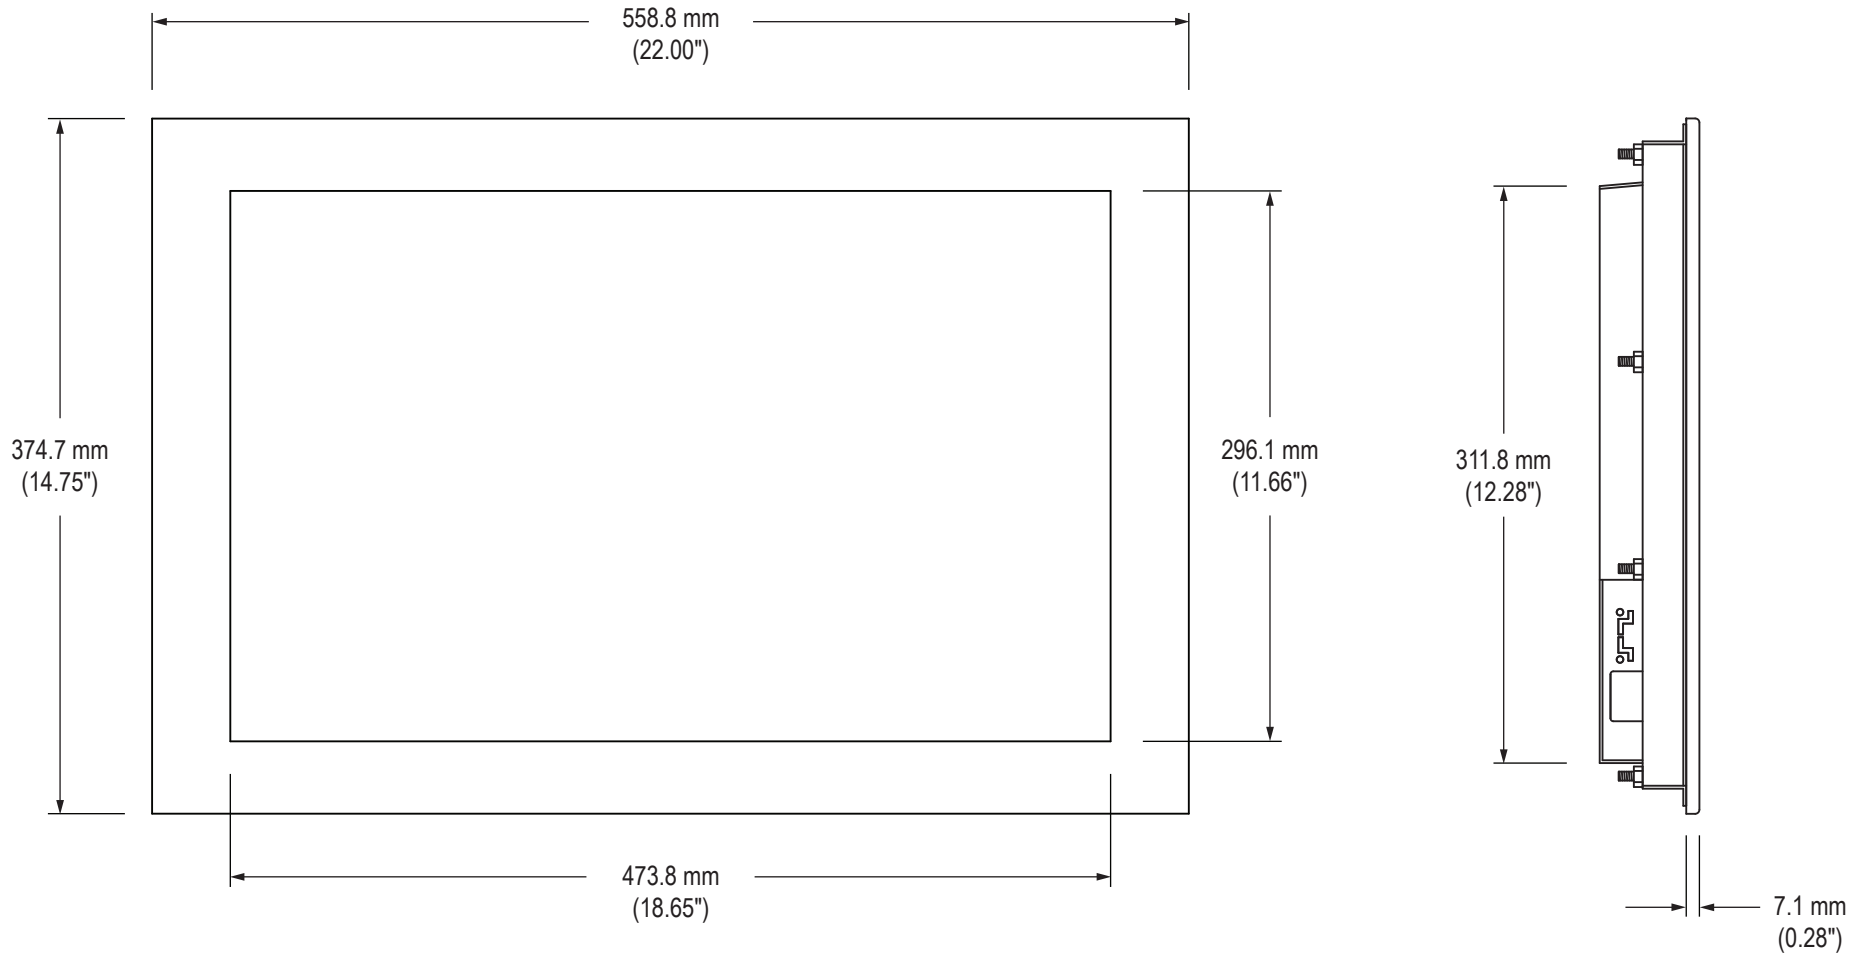

Front View

Side View

Rear View (showing Cutout Dimensions)

Bottom View

### Cable Connections

Rear View

Bottom View

# VB-22A Accessory Mounting Bracket

Rear View

Bottom View