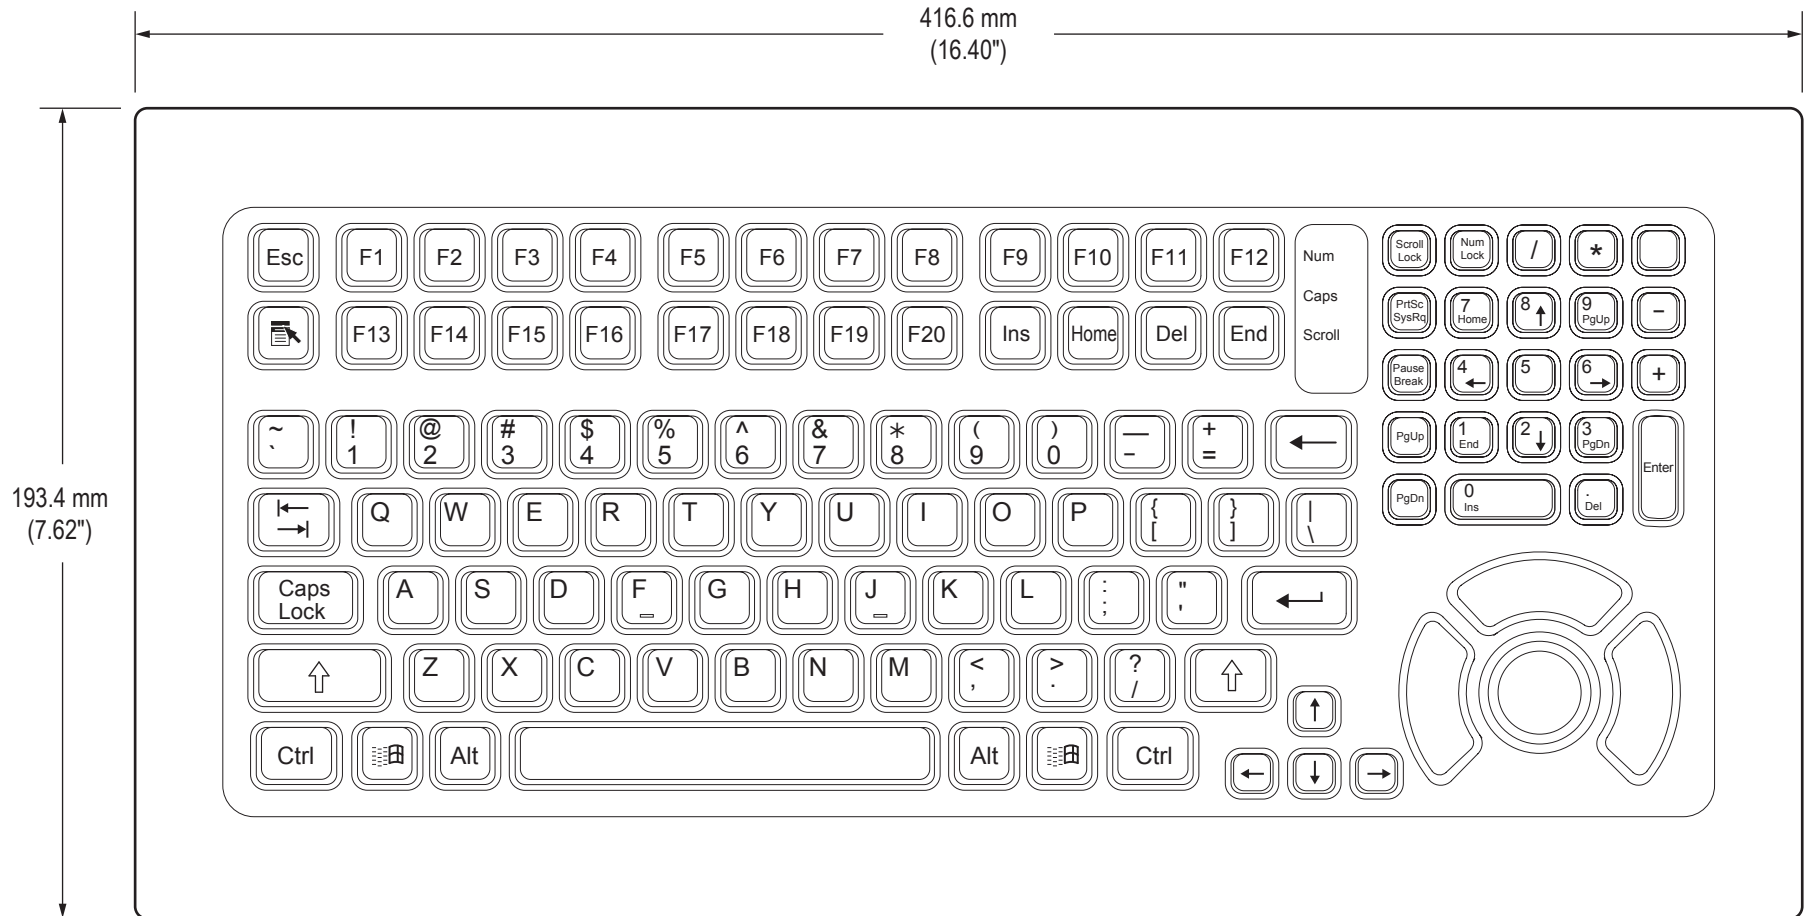

Panel Mounting Pattern

Side View

Front View

PLACE 44" OFF FLOOR
FOR MOST UNIVERSAL
ERGONOMIC HEIGHT

Detailed Top View Showing Keys (KB-R2-WMT series)

Detailed Top View Showing Keys (KB-M2-WMT series)

Detailed Top View Showing Keys (KB-R3-WMT series)