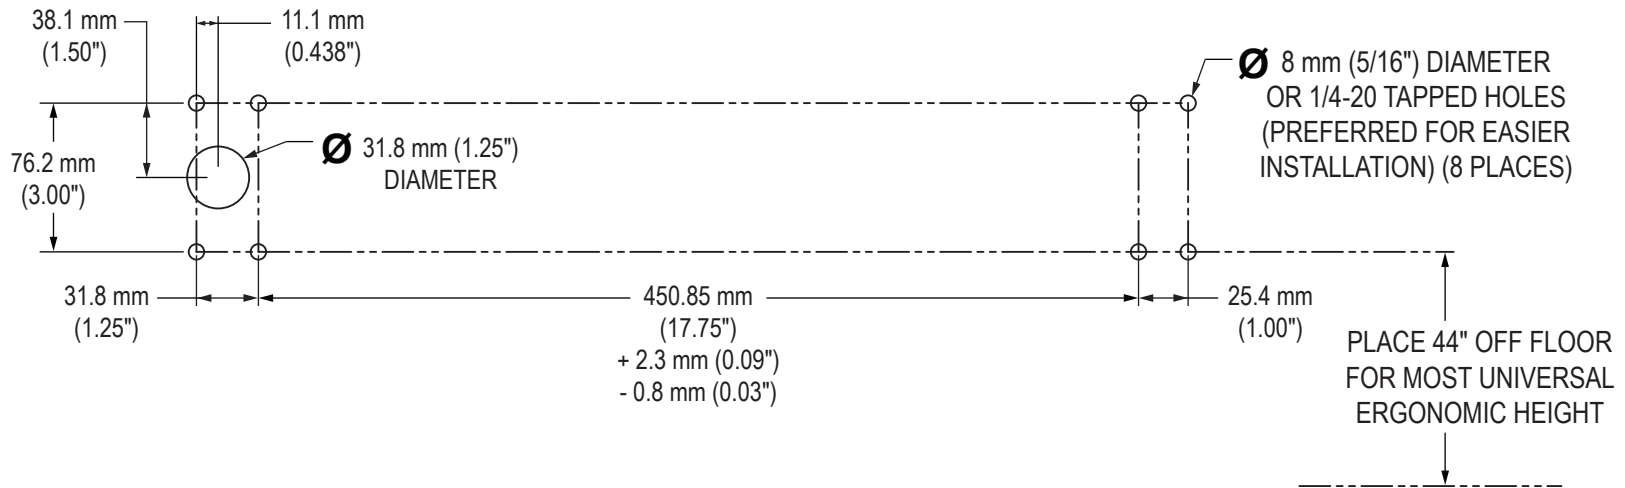

Panel Mounting Pattern

Side View

Front View

PLACE 44" OFF FLOOR
FOR MOST UNIVERSAL
ERGONOMIC HEIGHT

Detailed Top View Showing Keys (KB-R2-WMT series)

Detailed Top View Showing Keys (KB-M2-WMT series)

Detailed Top View Showing Keys (KB-R3-WMT series)