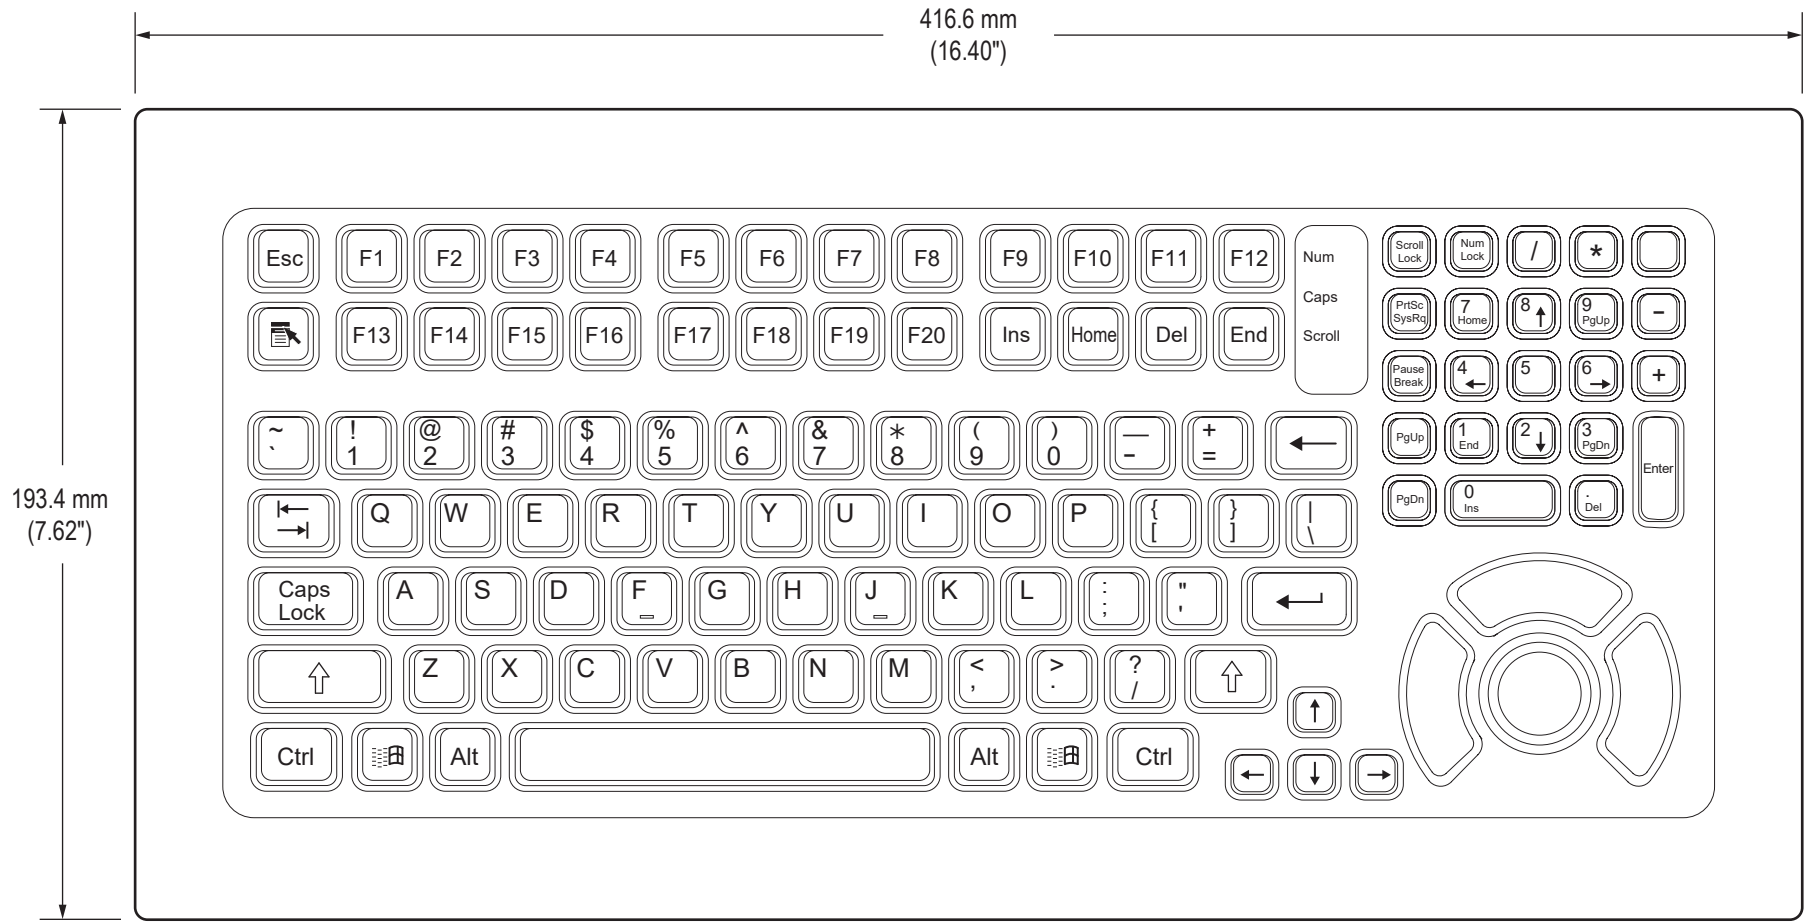

Panel Mounting Pattern

Side View

Front View

PLACE 44" OFF FLOOR
FOR MOST UNIVERSAL
ERGONOMIC HEIGHT

Detailed Top View Showing Keys (KB-R2-WMT series)

Detailed Top View Showing Keys (KB-M2-WMT series)

Detailed Top View Showing Keys (KB-R3-WMT series)