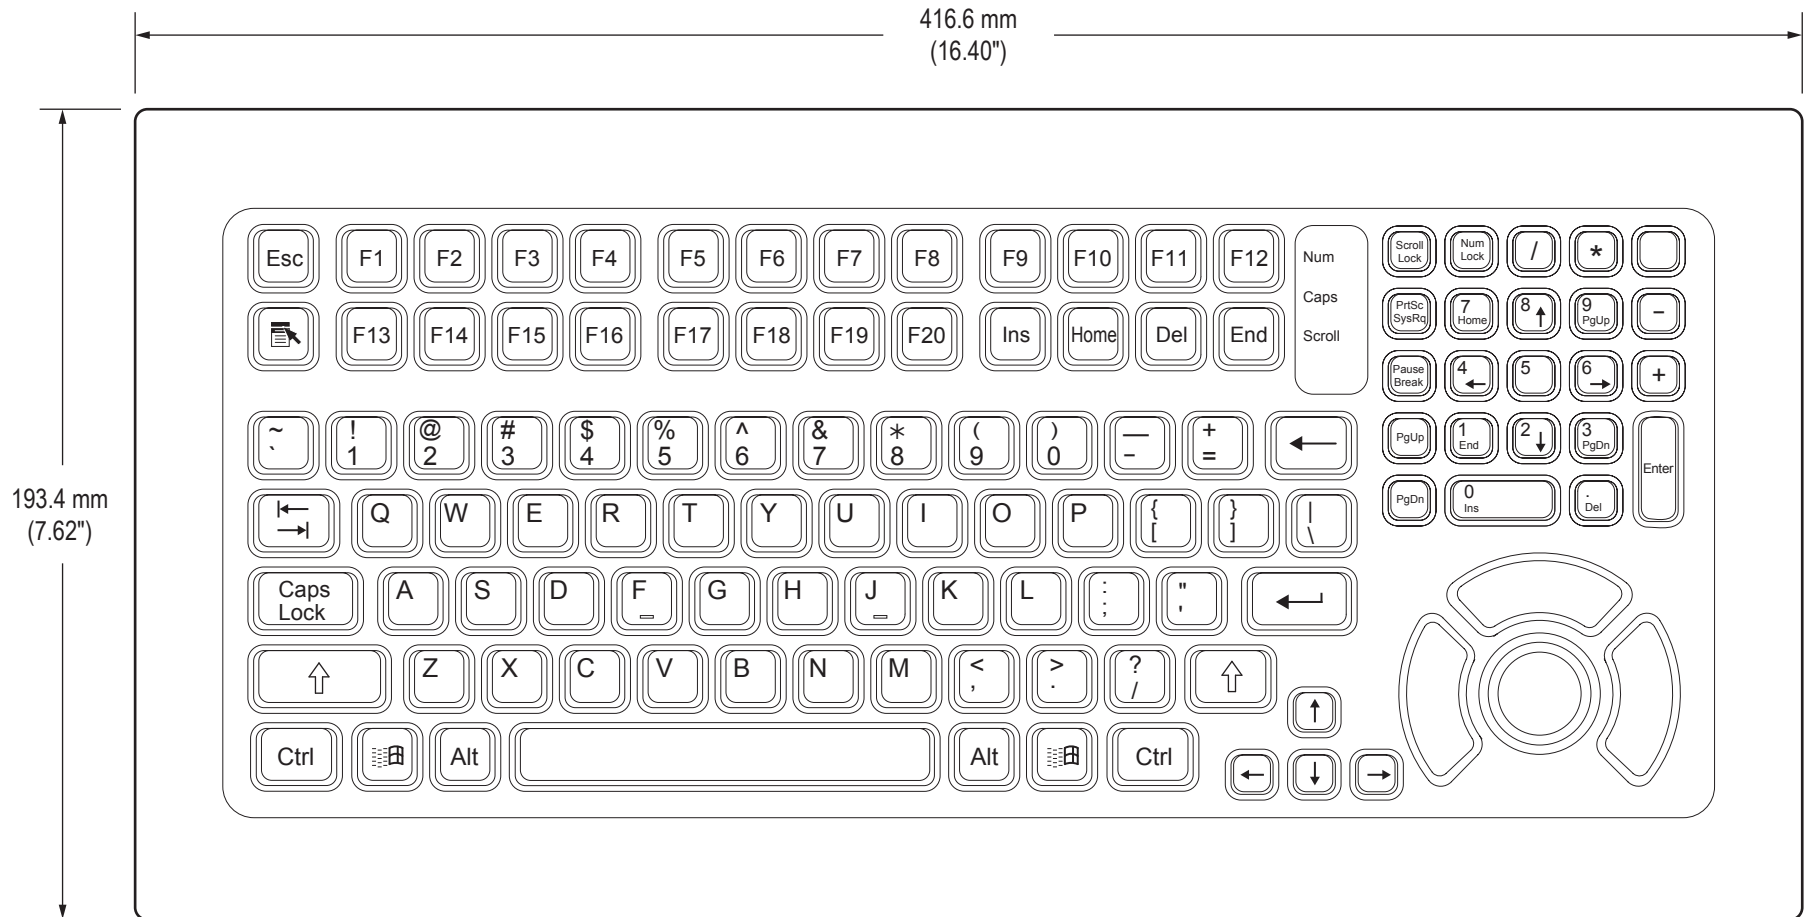

Panel Mounting Pattern

Side View

Front View

PLACE 44" OFF FLOOR
FOR MOST UNIVERSAL
ERGONOMIC HEIGHT

Detailed Top View Showing Keys (KB-R2-WMT series)

Detailed Top View Showing Keys (KB-M2-WMT series)

Detailed Top View Showing Keys (KB-R3-WMT series)