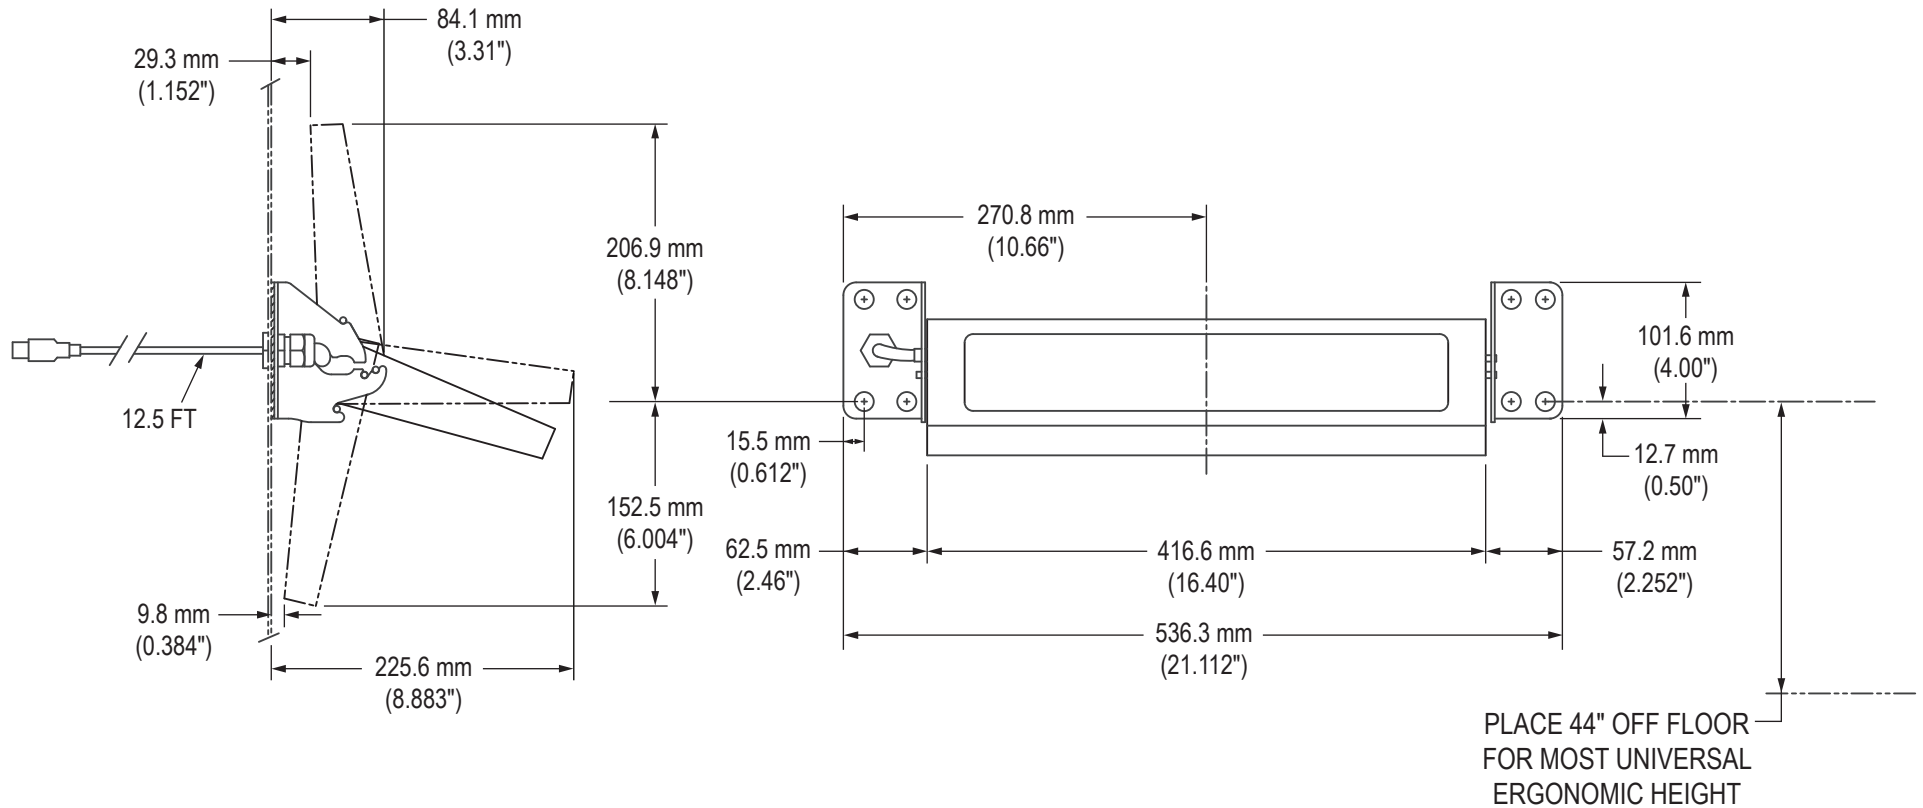

Panel Mounting Pattern

Side View

Front View

PLACE 44" OFF FLOOR
FOR MOST UNIVERSAL
ERGONOMIC HEIGHT

Detailed Top View Showing Keys (KB-R2-WMT series)

Detailed Top View Showing Keys (KB-M2-WMT series)

Detailed Top View Showing Keys (KB-R3-WMT series)