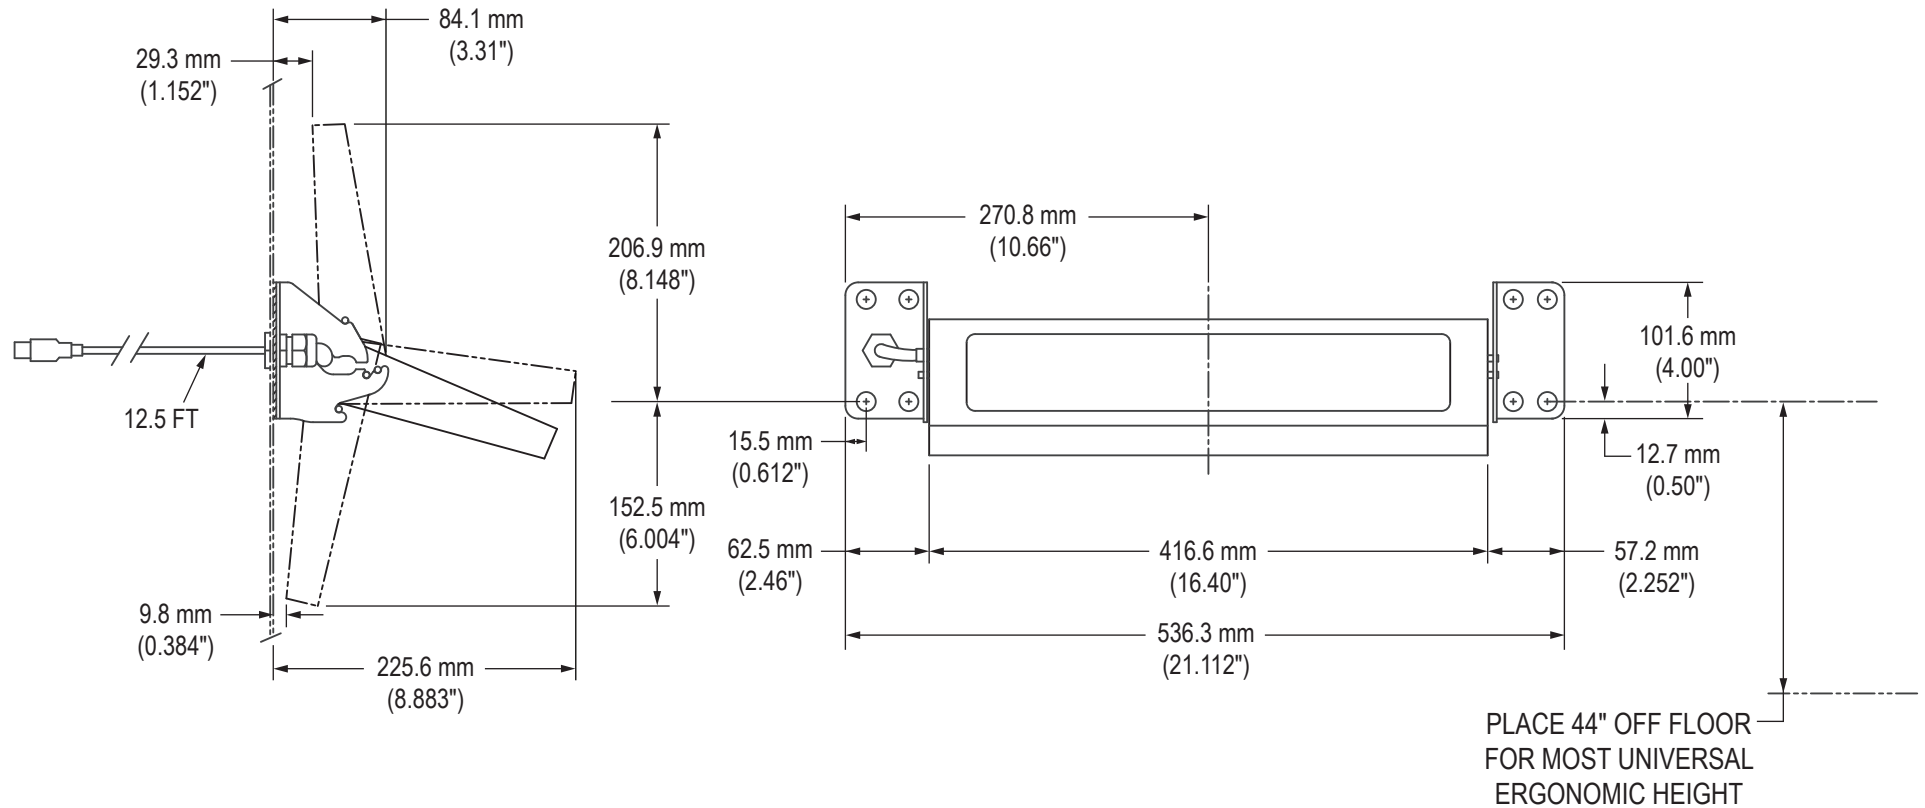

Panel Mounting Pattern

Side View

Front View

PLACE 44" OFF FLOOR
FOR MOST UNIVERSAL
ERGONOMIC HEIGHT

Detailed Top View Showing Keys (KB-R2-WMT series)

Detailed Top View Showing Keys (KB-M2-WMT series)

Detailed Top View Showing Keys (KB-R3-WMT series)