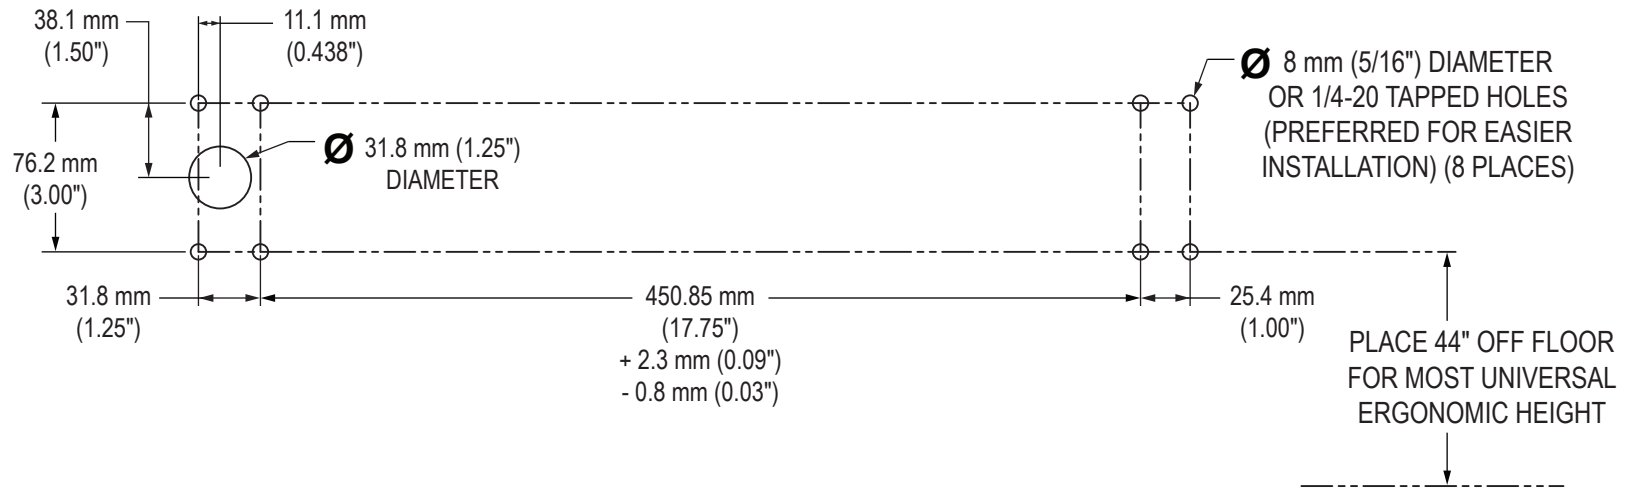

Panel Mounting Pattern

Side View

Front View

PLACE 44" OFF FLOOR
FOR MOST UNIVERSAL
ERGONOMIC HEIGHT

Detailed Top View Showing Keys (KB-R2-WMT series)

Detailed Top View Showing Keys (KB-M2-WMT series)

Detailed Top View Showing Keys (KB-R3-WMT series)