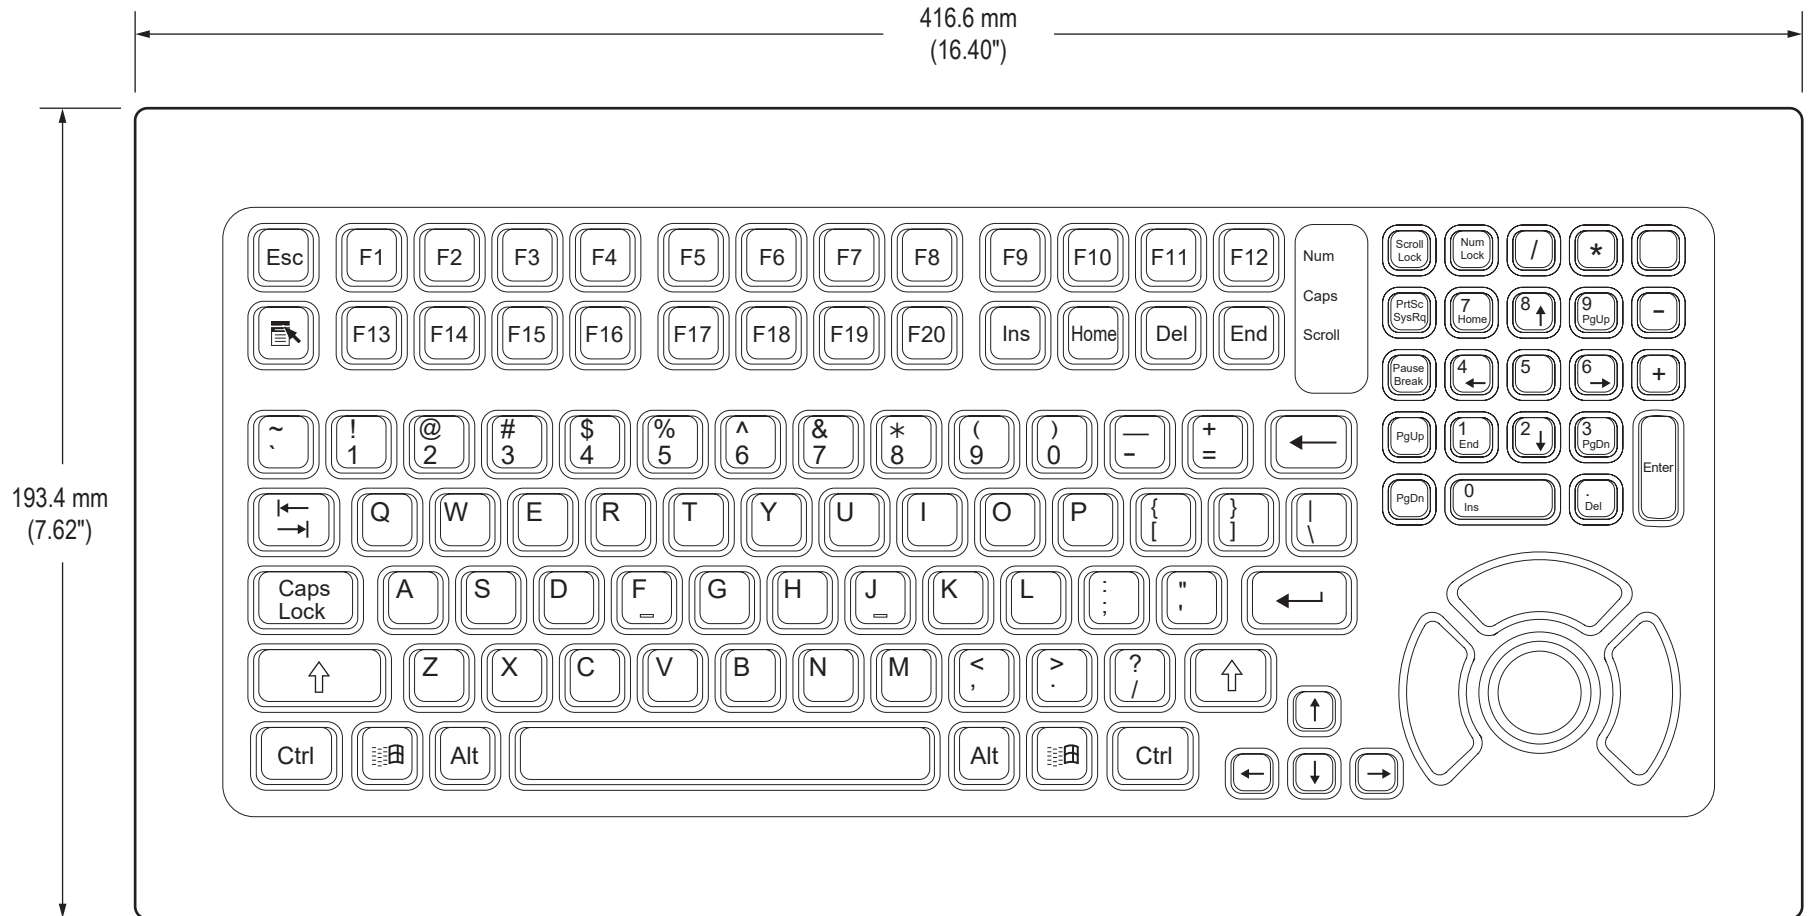

Panel Mounting Pattern

Side View

Front View

PLACE 44" OFF FLOOR
FOR MOST UNIVERSAL
ERGONOMIC HEIGHT

Detailed Top View Showing Keys (KB-R2-WMT series)

Detailed Top View Showing Keys (KB-M2-WMT series)

Detailed Top View Showing Keys (KB-R3-WMT series)