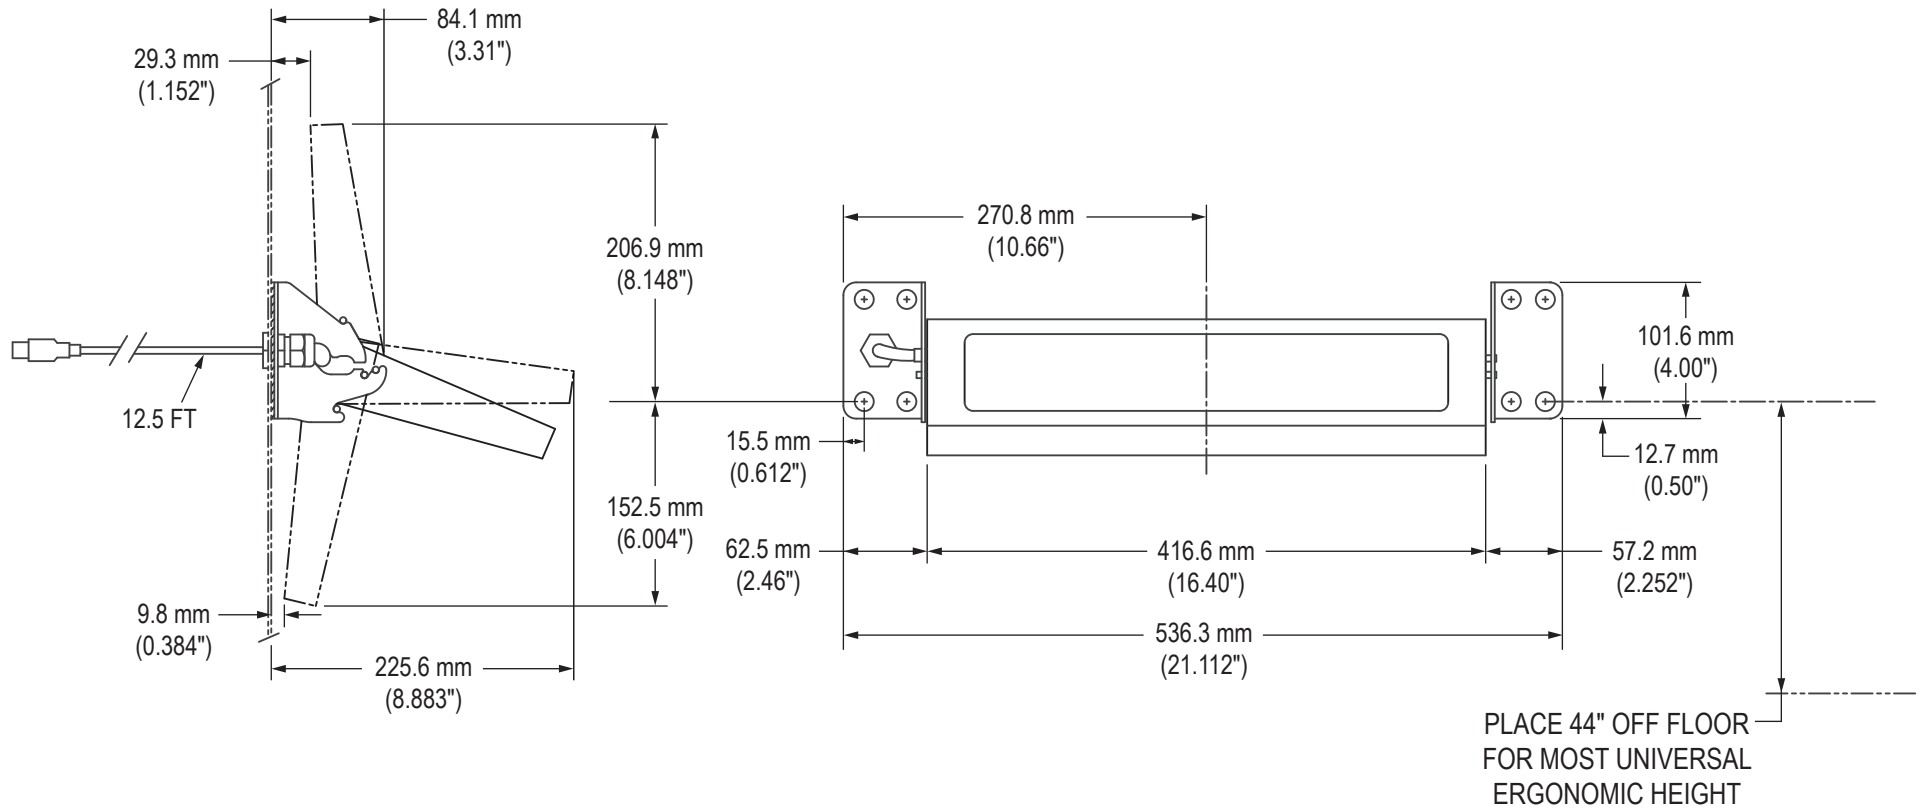

Panel Mounting Pattern

Side View

Front View

PLACE 44" OFF FLOOR
FOR MOST UNIVERSAL
ERGONOMIC HEIGHT

Detailed Top View Showing Keys (KB-R2-WMT series)

Detailed Top View Showing Keys (KB-M2-WMT series)

Detailed Top View Showing Keys (KB-R3-WMT series)