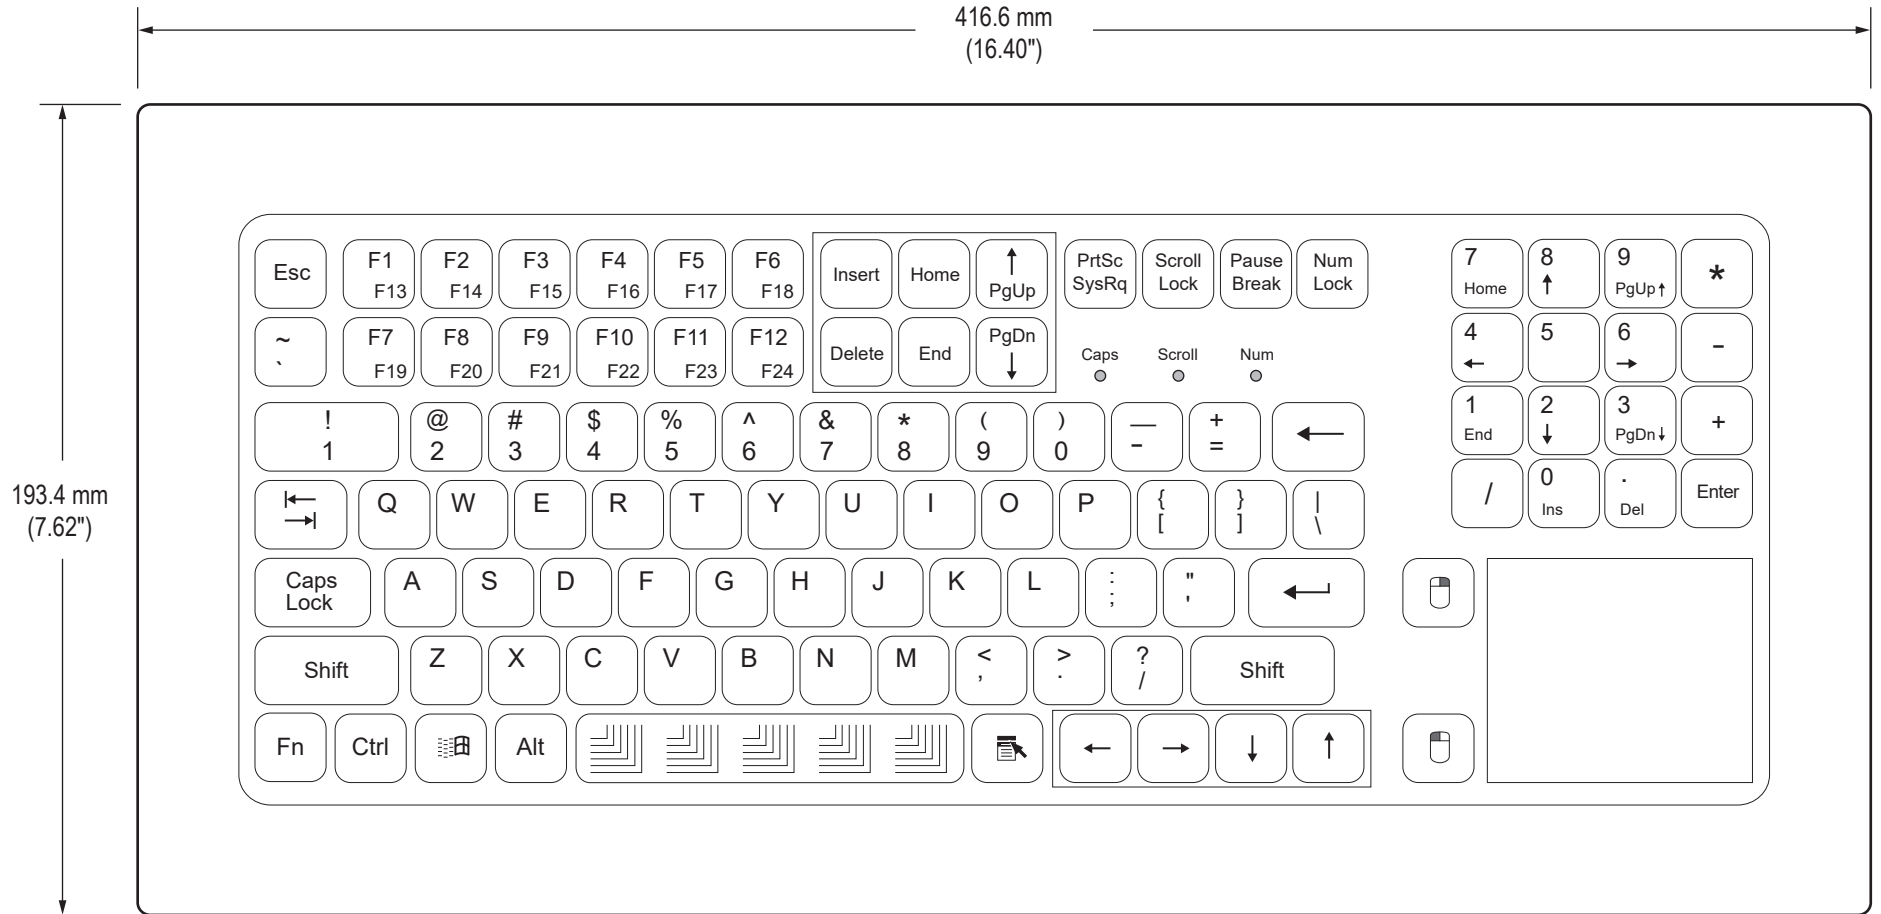

Panel Mounting Pattern

Side View

Front View

PLACE 44" OFF FLOOR
FOR MOST UNIVERSAL
ERGONOMIC HEIGHT

Detailed Top View Showing Keys (KB-R2-WMT series)

Detailed Top View Showing Keys (KB-M2-WMT series)

Detailed Top View Showing Keys (KB-R3-WMT series)