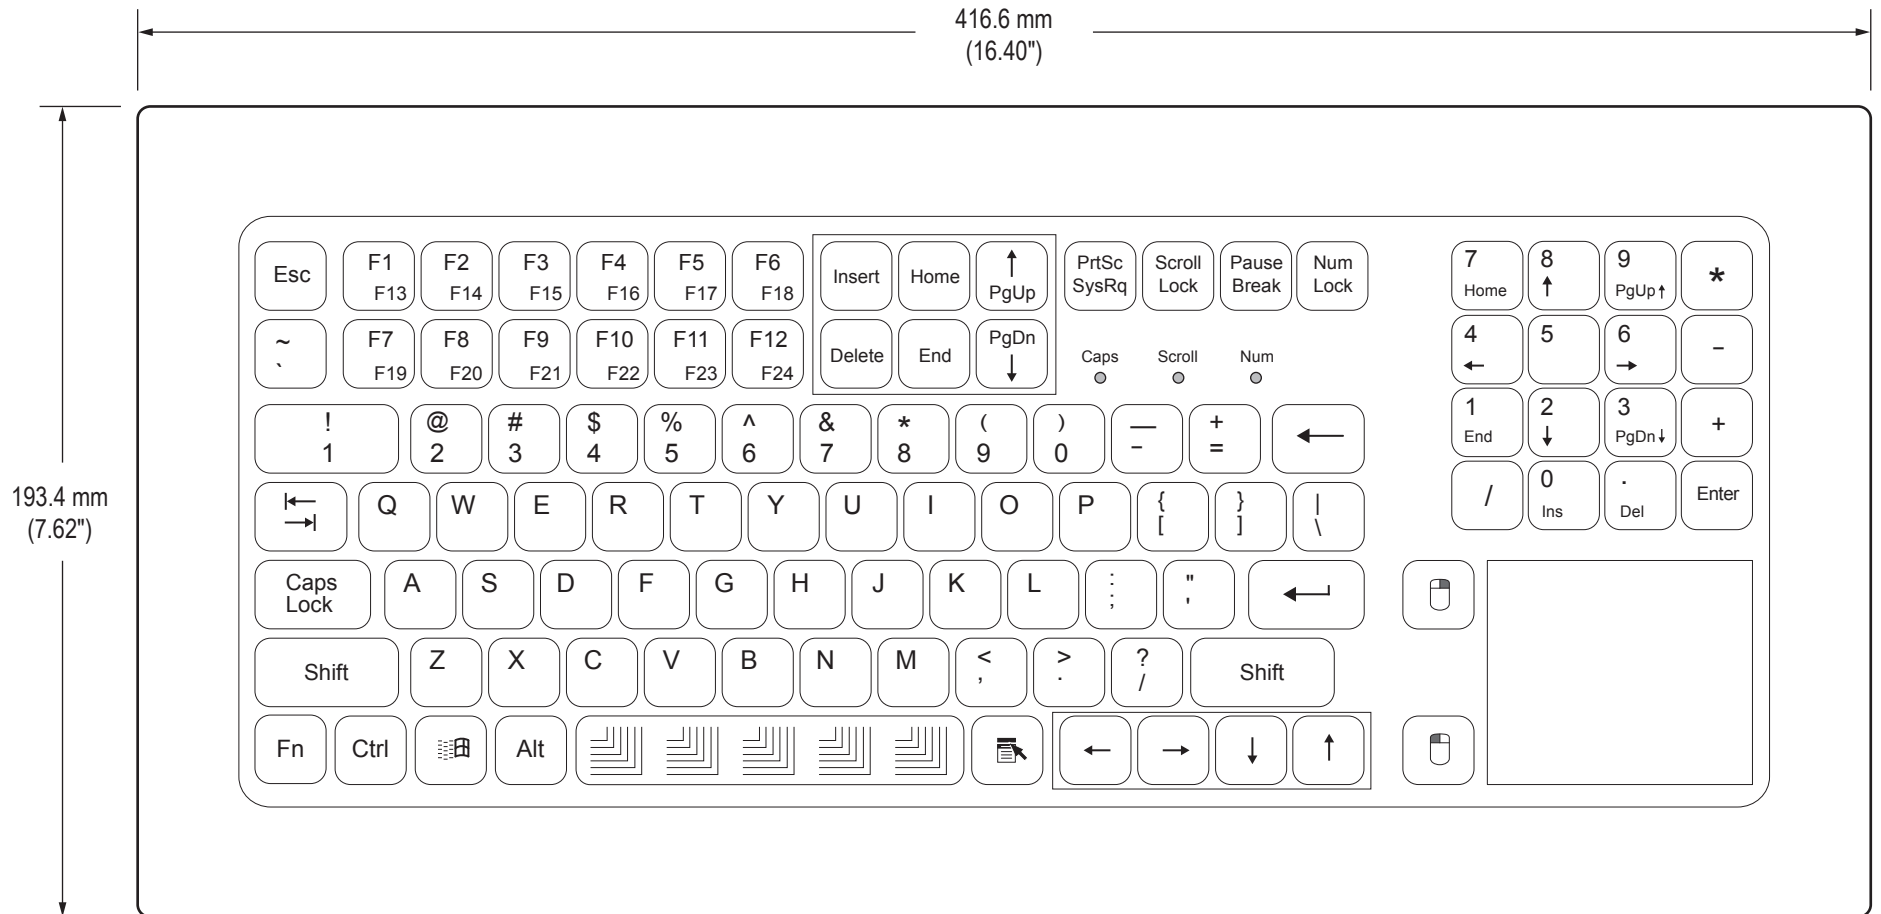

Panel Mounting Pattern

Side View

Front View

PLACE 44" OFF FLOOR
FOR MOST UNIVERSAL
ERGONOMIC HEIGHT

Detailed Top View Showing Keys (KB-R2-WMT series)

Detailed Top View Showing Keys (KB-M2-WMT series)

Detailed Top View Showing Keys (KB-R3-WMT series)