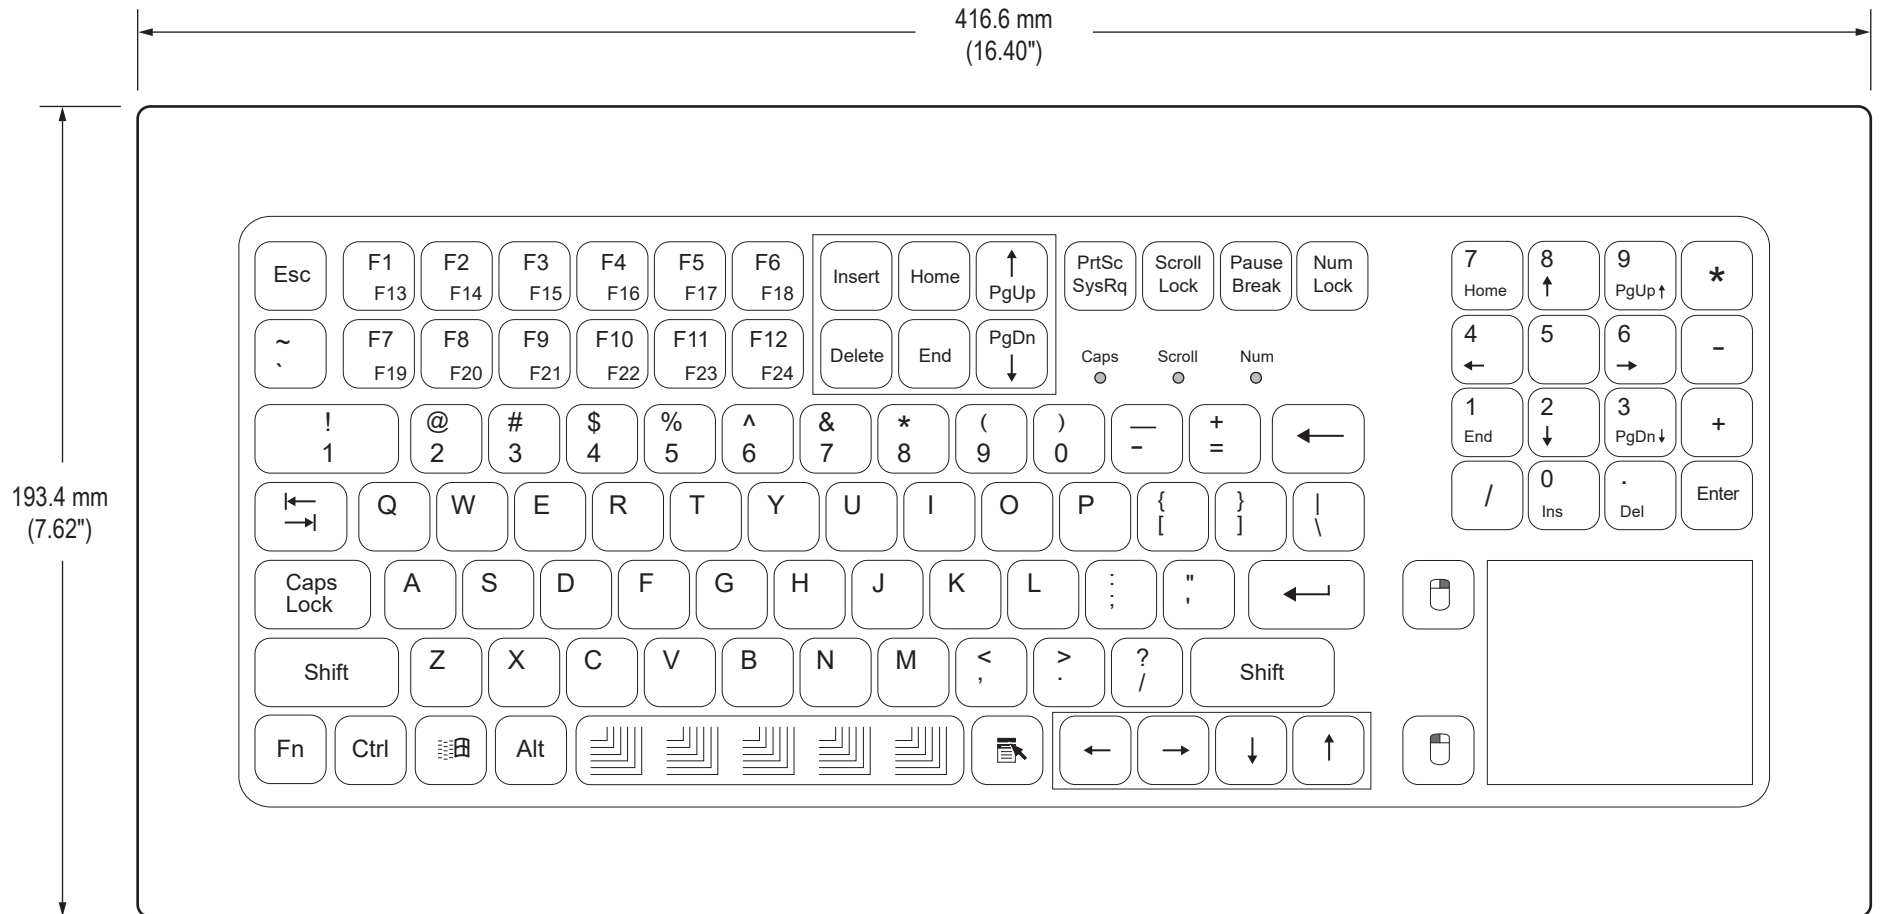

Panel Mounting Pattern

Side View

Front View

PLACE 44" OFF FLOOR
FOR MOST UNIVERSAL
ERGONOMIC HEIGHT

Detailed Top View Showing Keys (KB-R2-WMT series)

Detailed Top View Showing Keys (KB-M2-WMT series)

Detailed Top View Showing Keys (KB-R3-WMT series)