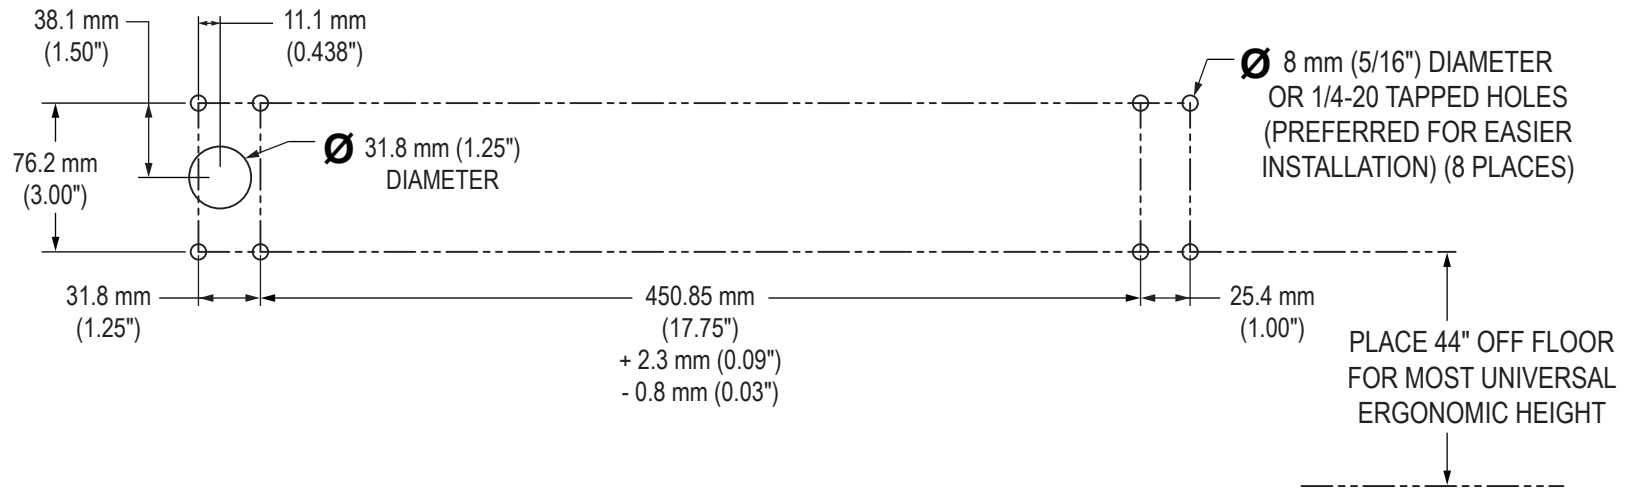

Panel Mounting Pattern

Side View

Front View

PLACE 44" OFF FLOOR
FOR MOST UNIVERSAL
ERGONOMIC HEIGHT

Detailed Top View Showing Keys (KB-R2-WMT series)

Detailed Top View Showing Keys (KB-M2-WMT series)

Detailed Top View Showing Keys (KB-R3-WMT series)