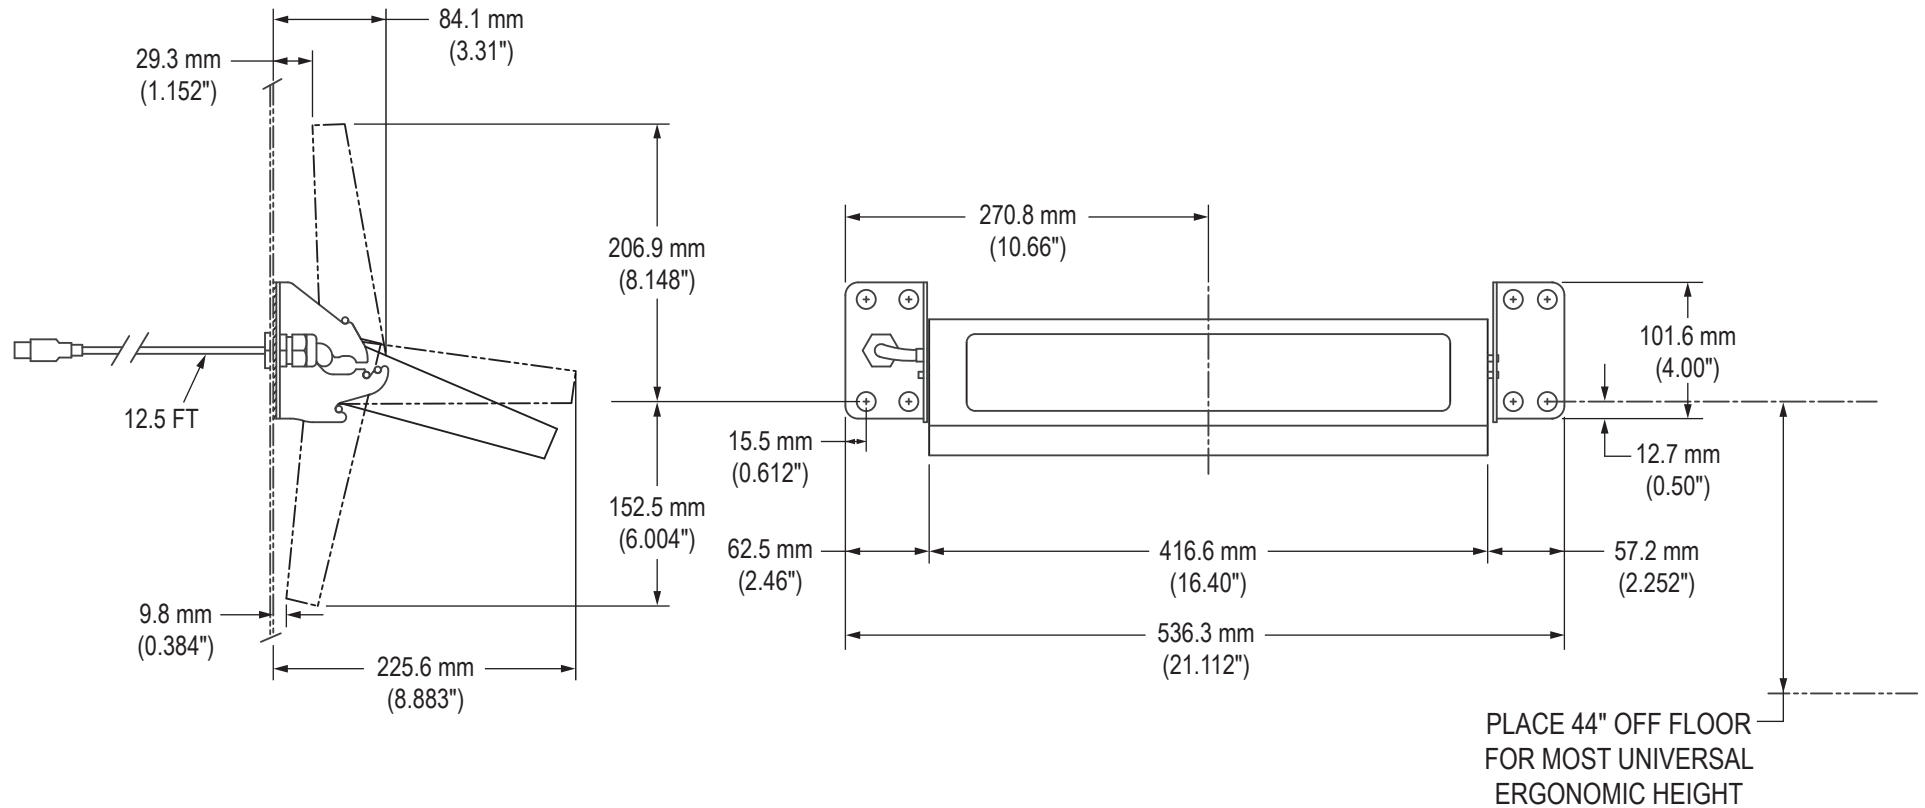

Panel Mounting Pattern

Side View

Front View

PLACE 44" OFF FLOOR
FOR MOST UNIVERSAL
ERGONOMIC HEIGHT

Detailed Top View Showing Keys (KB-R2-WMT series)

Detailed Top View Showing Keys (KB-M2-WMT series)

Detailed Top View Showing Keys (KB-R3-WMT series)