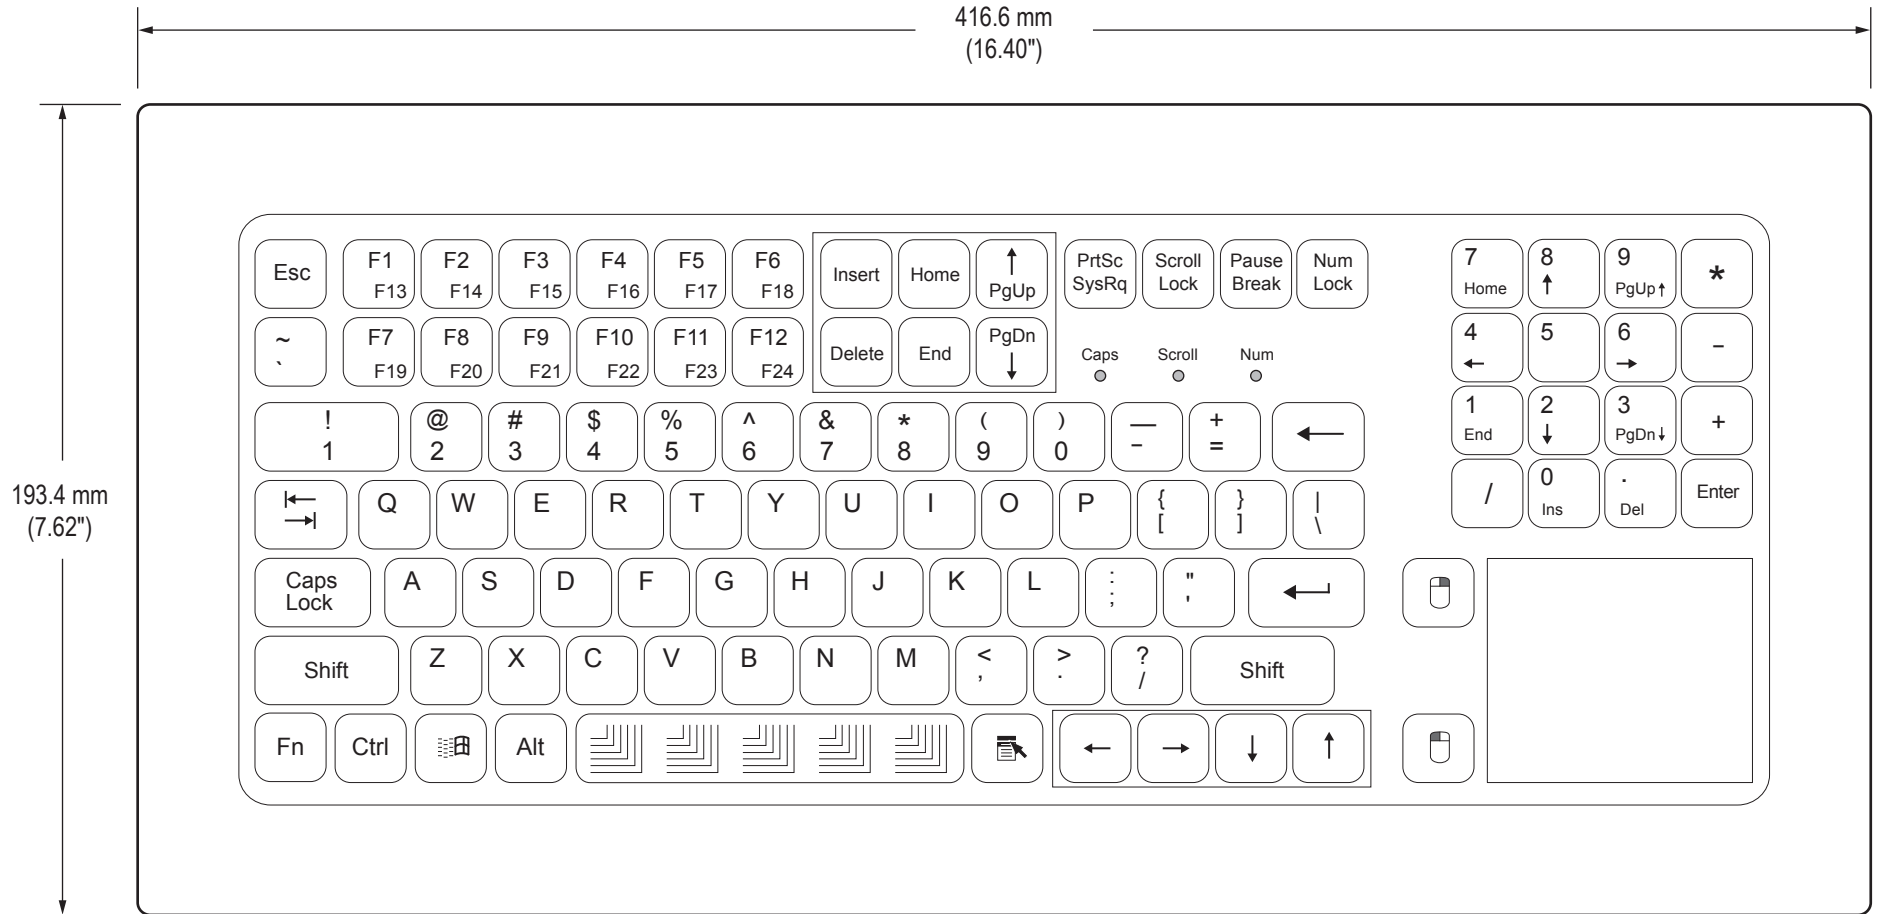

Panel Mounting Pattern

Side View

Front View

PLACE 44" OFF FLOOR
FOR MOST UNIVERSAL
ERGONOMIC HEIGHT

Detailed Top View Showing Keys (KB-R2-WMT series)

Detailed Top View Showing Keys (KB-M2-WMT series)

Detailed Top View Showing Keys (KB-R3-WMT series)