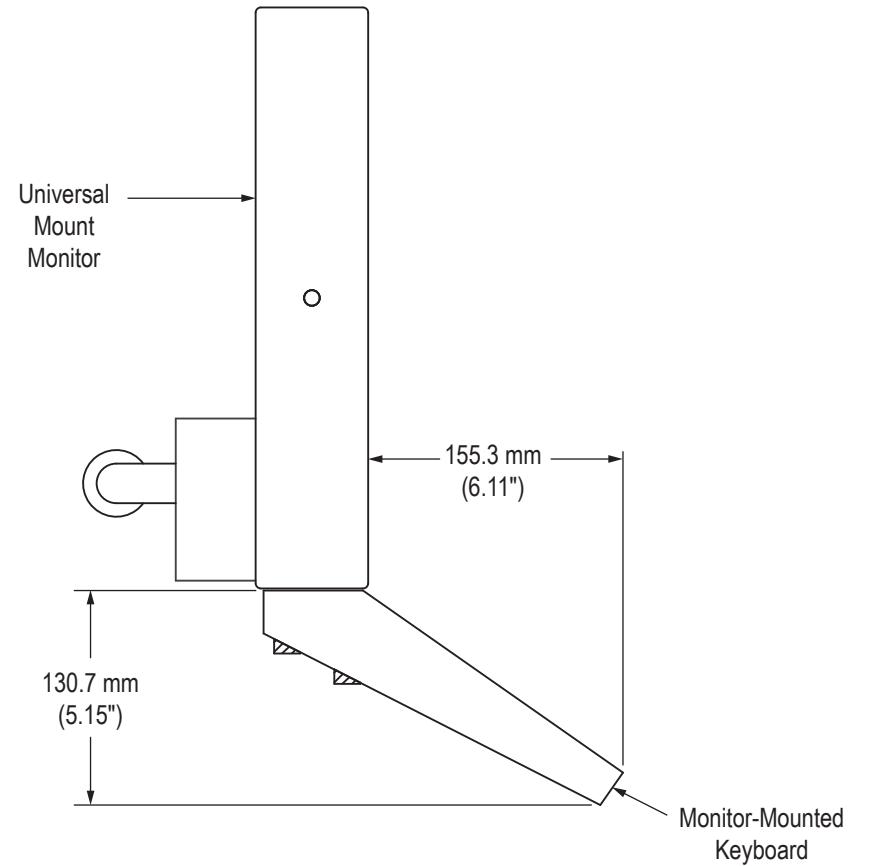

Top View

(Note: portion joined to monitor not shown)

Side View

Detailed Top View Showing Keys (KB-M2-EXT series)

(Note: portion joined to monitor not shown)

Mechanical Drawing – Monitor-Mounted Keyboard

	Hope Industrial Systems, Inc. Toll Free: (877) 762-9790 · International: +1 (678) 762-9790 UK: +44 (0) 20 7193-2618 · E-mail: support@HopeIndustrial.com	Part Number: KB-EXT series Revision:	Date: 2018.08.01 Page 2 of 4	NOTES:

Detailed Top View Showing Keys (KB-R2-EXT series)

(Note: portion joined to monitor not shown)

Detailed Top View Showing Keys (KB-R3-EXT series)

(Note: portion joined to monitor not shown)

Mechanical Drawing – Monitor-Mounted Keyboard