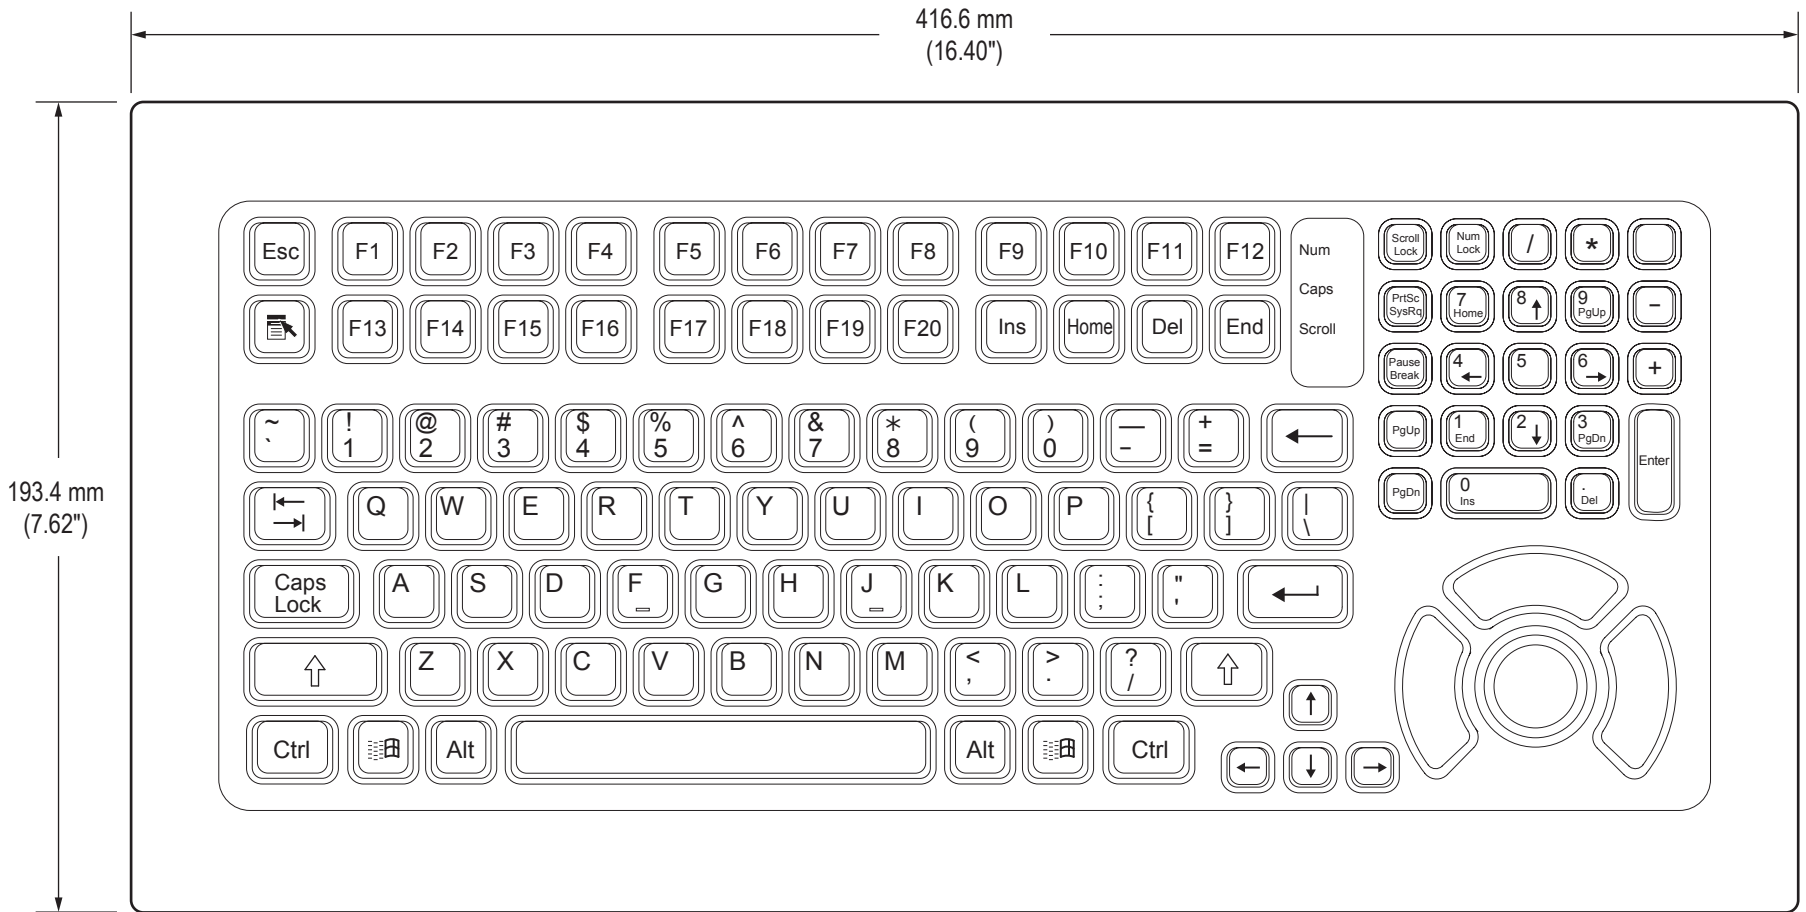

Top View

(Note: portion joined to monitor not shown)

Side View

Detailed Top View Showing Keys (KB-M2-EXT series)

(Note: portion joined to monitor not shown)

Mechanical Drawing – Monitor-Mounted Keyboard

Detailed Top View Showing Keys (KB-R2-EXT series)

(Note: portion joined to monitor not shown)

Detailed Top View Showing Keys (KB-R3-EXT series)

(Note: portion joined to monitor not shown)