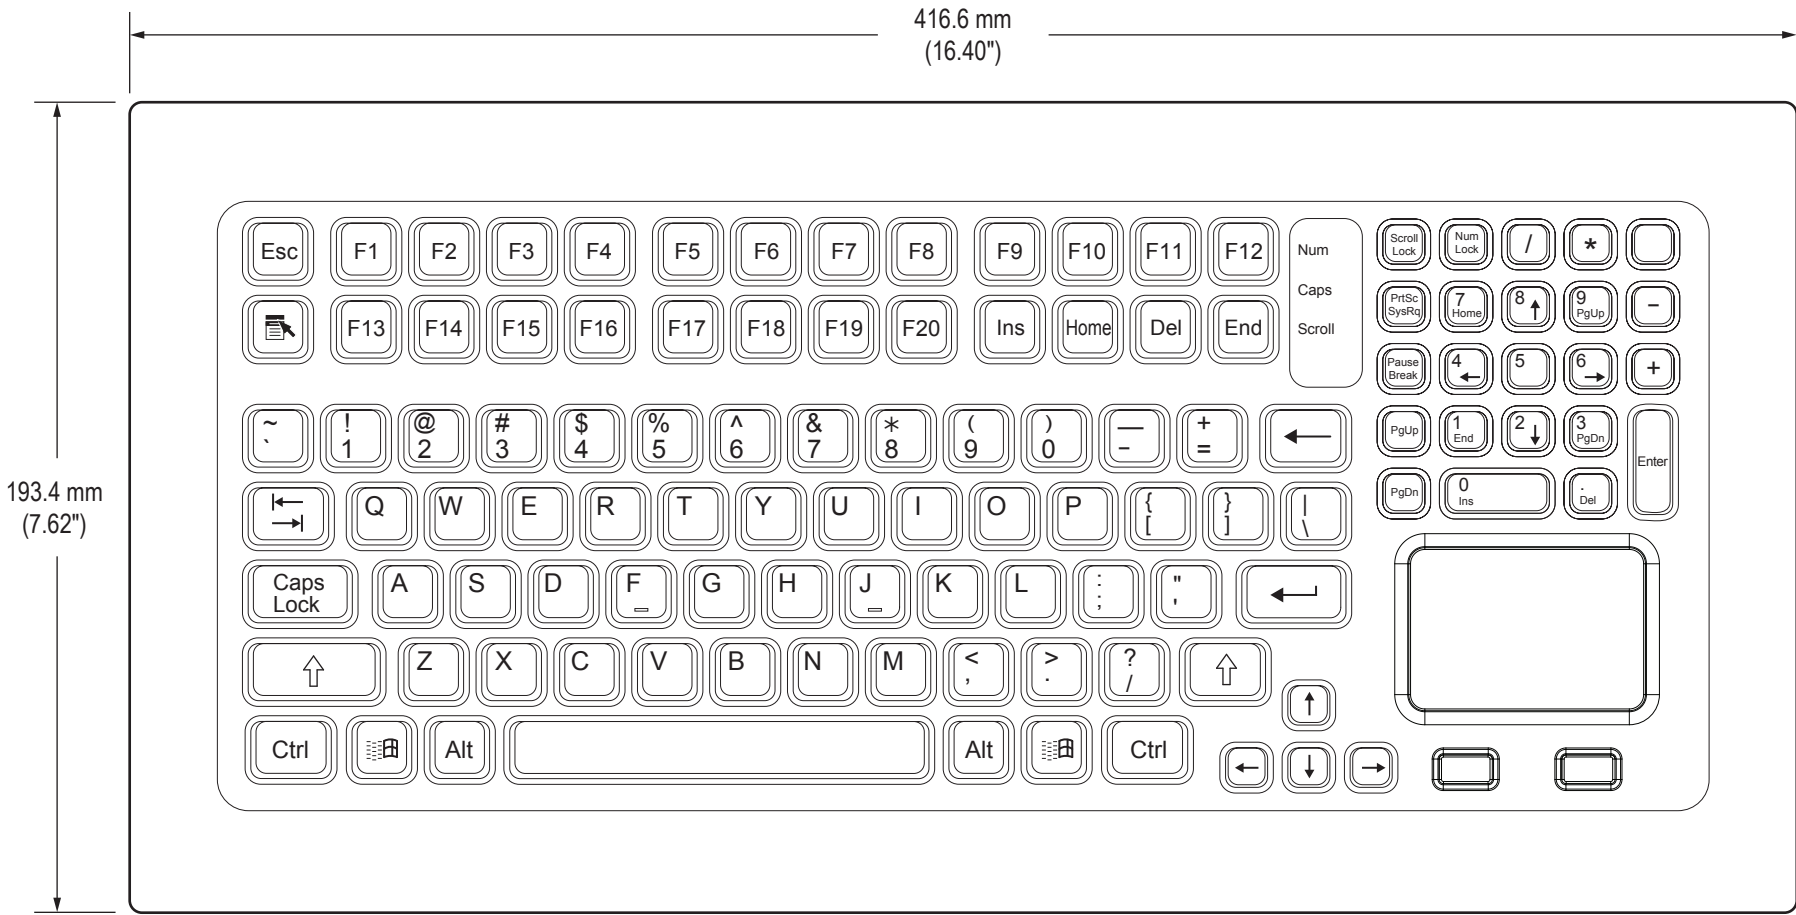

Top View

(Note: portion joined to monitor not shown)

Side View

Detailed Top View Showing Keys (KB-M2-EXT series)

(Note: portion joined to monitor not shown)

Mechanical Drawing – Monitor-Mounted Keyboard

	Hope Industrial Systems, Inc. Toll Free: (877) 762-9790 · International: +1 (678) 762-9790 UK: +44 (0) 20 7193-2618 · E-mail: support@HopeIndustrial.com	Part Number: KB-EXT series Revision:	Date: 2018.08.01 Page 2 of 4	NOTES:

Detailed Top View Showing Keys (KB-R2-EXT series)

(Note: portion joined to monitor not shown)

Detailed Top View Showing Keys (KB-R3-EXT series)

(Note: portion joined to monitor not shown)

Mechanical Drawing – Monitor-Mounted Keyboard