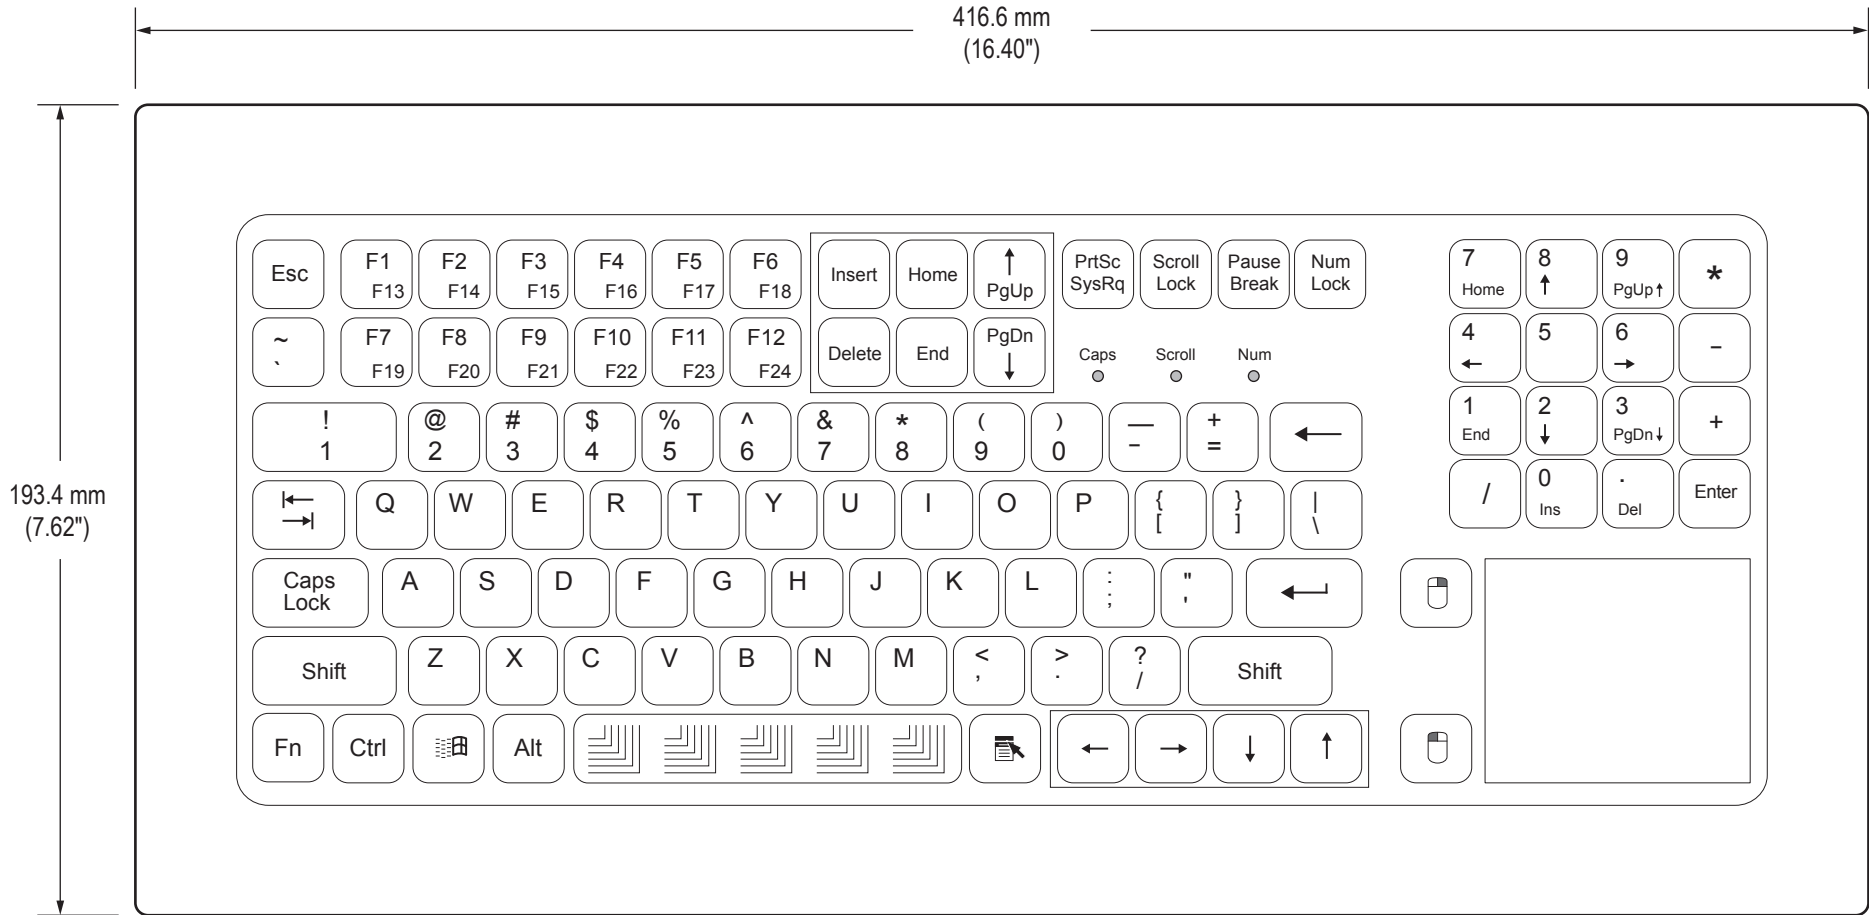

Top View

(Note: portion joined to monitor not shown)

Side View

Detailed Top View Showing Keys (KB-M2-EXT series)

(Note: portion joined to monitor not shown)

Mechanical Drawing – Monitor-Mounted Keyboard

Detailed Top View Showing Keys (KB-R2-EXT series)

(Note: portion joined to monitor not shown)

Detailed Top View Showing Keys (KB-R3-EXT series)

(Note: portion joined to monitor not shown)