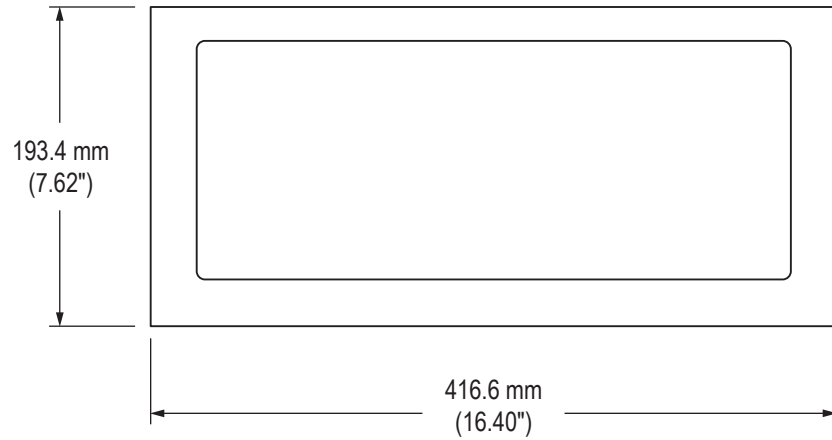

Top View

(Note: portion joined to monitor not shown)

Side View

Detailed Top View Showing Keys (KB-M2-EXT series)

(Note: portion joined to monitor not shown)

Mechanical Drawing – Monitor-Mounted Keyboard

	Hope Industrial Systems, Inc. Toll Free: (877) 762-9790 · International: +1 (678) 762-9790 UK: +44 (0) 20 7193-2618 · E-mail: support@HopeIndustrial.com	Part Number: KB-EXT series Revision:	Date: 2018.08.01 Page 2 of 4	NOTES:

Detailed Top View Showing Keys (KB-R2-EXT series)

(Note: portion joined to monitor not shown)

Detailed Top View Showing Keys (KB-R3-EXT series)

(Note: portion joined to monitor not shown)

Mechanical Drawing – Monitor-Mounted Keyboard