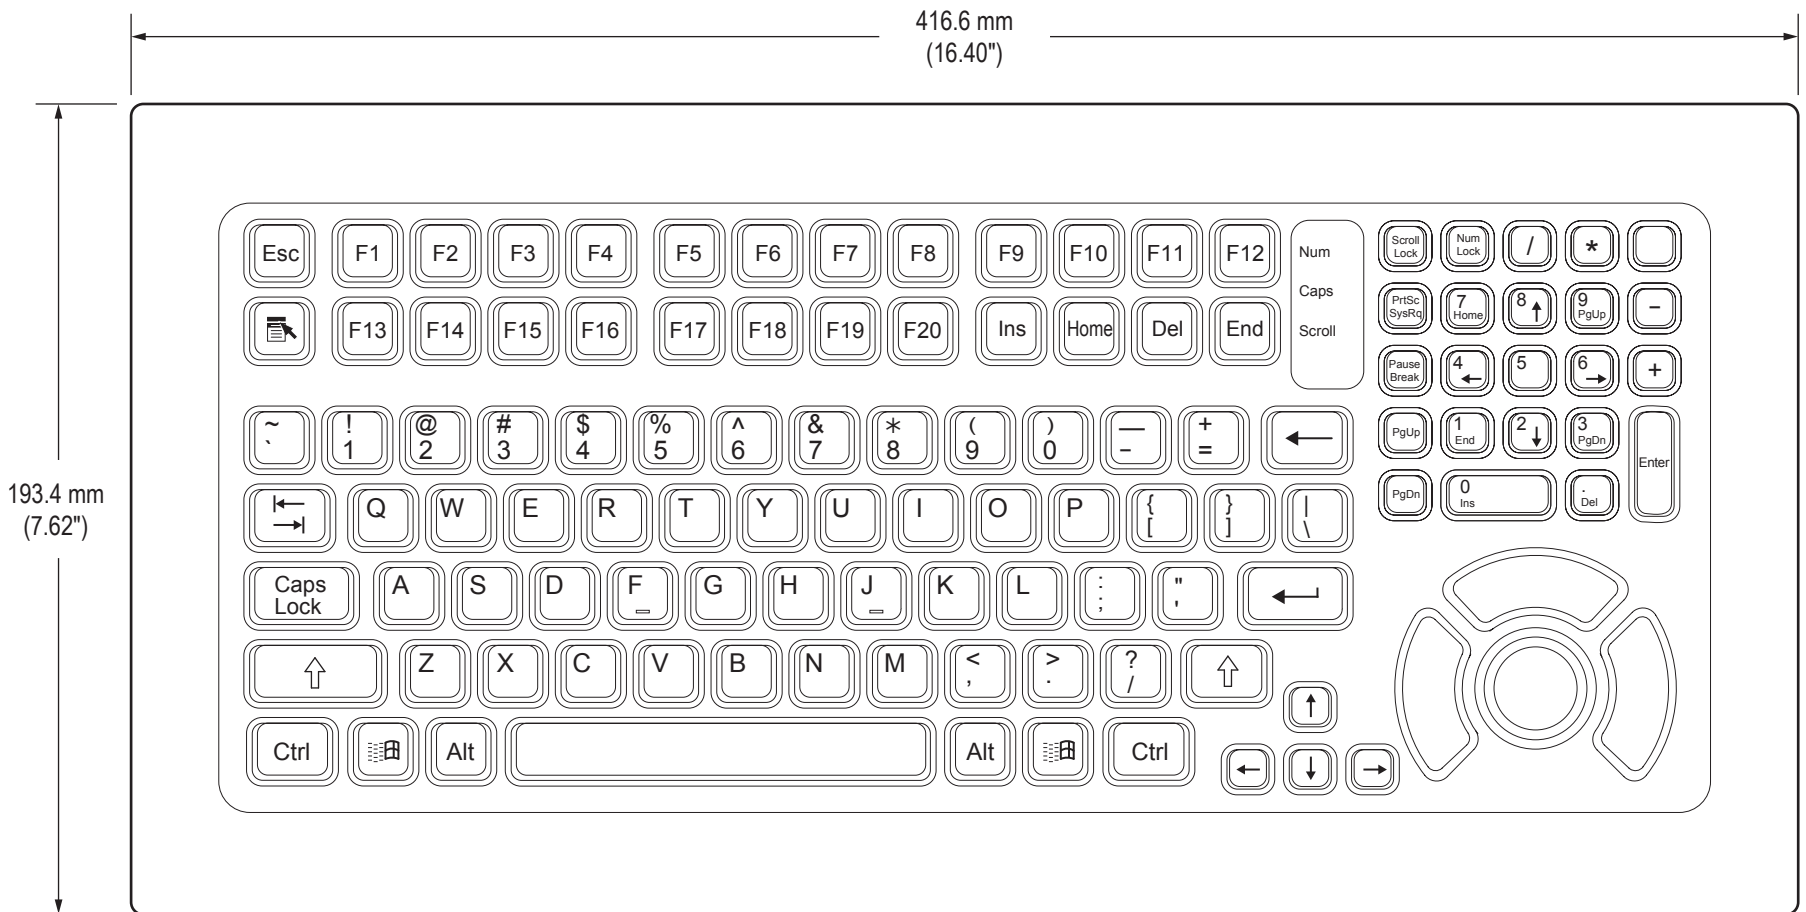

Top View

(Note: portion joined to monitor not shown)

Side View

Detailed Top View Showing Keys (KB-M2-EXT series)

(Note: portion joined to monitor not shown)

Mechanical Drawing – Monitor-Mounted Keyboard

	Hope Industrial Systems, Inc. Toll Free: (877) 762-9790 · International: +1 (678) 762-9790 UK: +44 (0) 20 7193-2618 · E-mail: support@HopeIndustrial.com	Part Number: KB-EXT series Revision:	Date: 2018.08.01 Page 2 of 4	NOTES:

Detailed Top View Showing Keys (KB-R2-EXT series)

(Note: portion joined to monitor not shown)

Detailed Top View Showing Keys (KB-R3-EXT series)

(Note: portion joined to monitor not shown)

Mechanical Drawing – Monitor-Mounted Keyboard