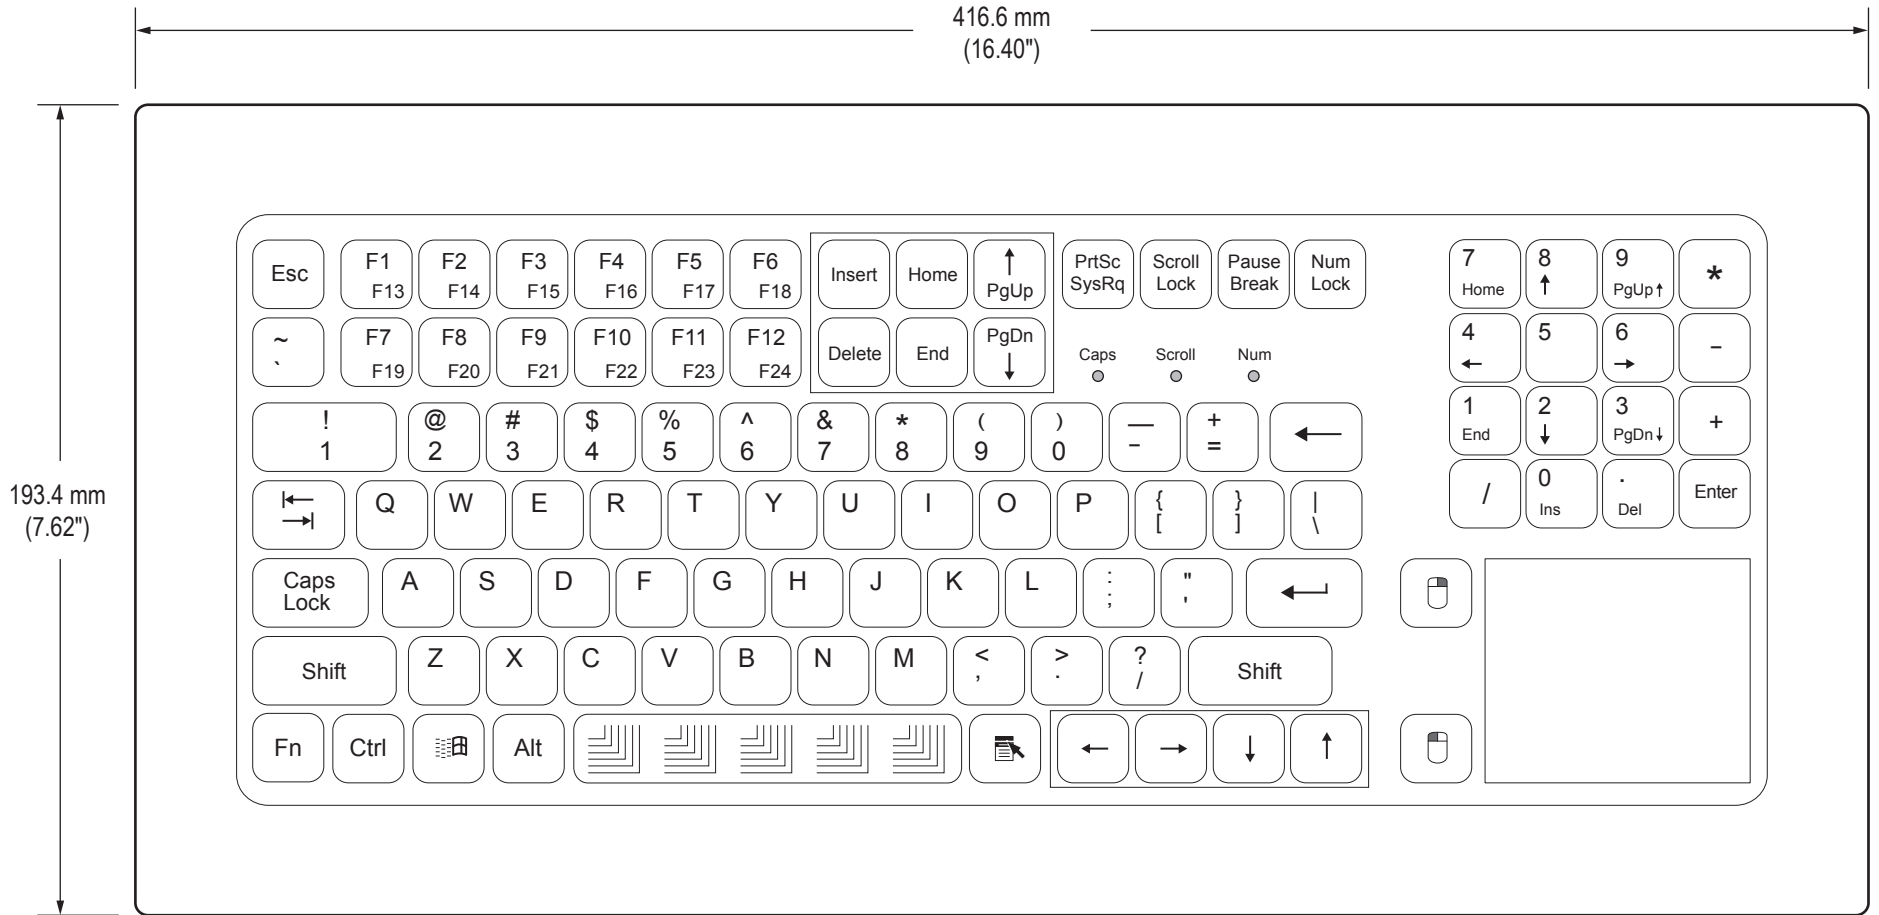

Top View

(Note: portion joined to monitor not shown)

Side View

Detailed Top View Showing Keys (KB-M2-EXT series)

(Note: portion joined to monitor not shown)

Mechanical Drawing – Monitor-Mounted Keyboard

	Hope Industrial Systems, Inc. Toll Free: (877) 762-9790 · International: +1 (678) 762-9790 UK: +44 (0) 20 7193-2618 · E-mail: support@HopeIndustrial.com	Part Number: KB-EXT series Revision:	Date: 2018.08.01 Page 2 of 4	NOTES:

Detailed Top View Showing Keys (KB-R2-EXT series)

(Note: portion joined to monitor not shown)

Detailed Top View Showing Keys (KB-R3-EXT series)

(Note: portion joined to monitor not shown)

Mechanical Drawing – Monitor-Mounted Keyboard