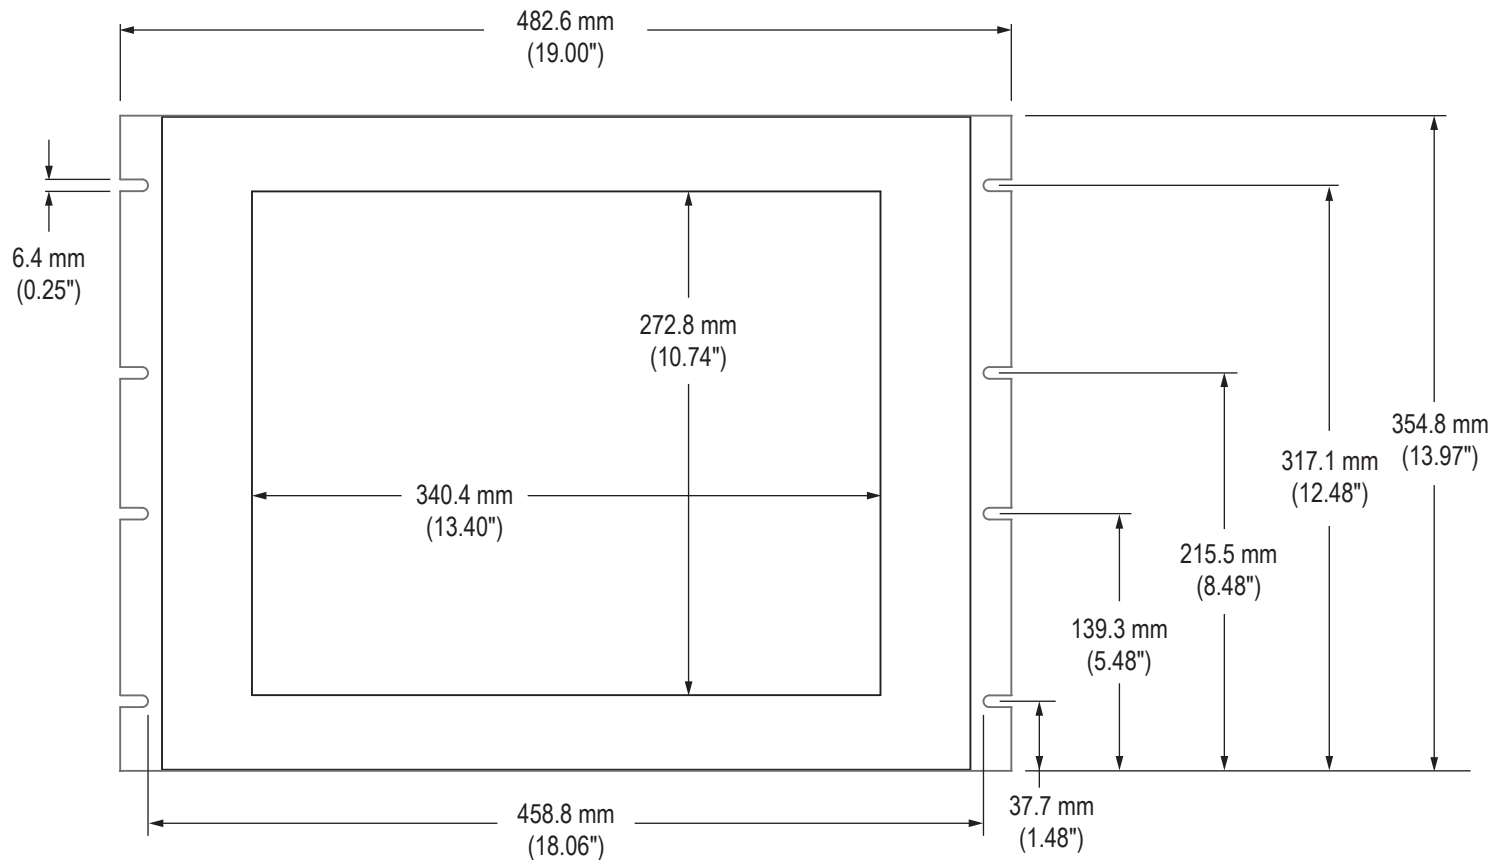

### Bottom View

### Side View

### Panel Height

### Cable Connections Rear View

75 and 100 mm VESA  
MOUNTING PATTERN  
(M4 SCREWS PROVIDED,  
16 mm MAXIMUM DEPTH  
OF SCREW)

CONTROL PANEL  
BUTTONS

POWER INPUT