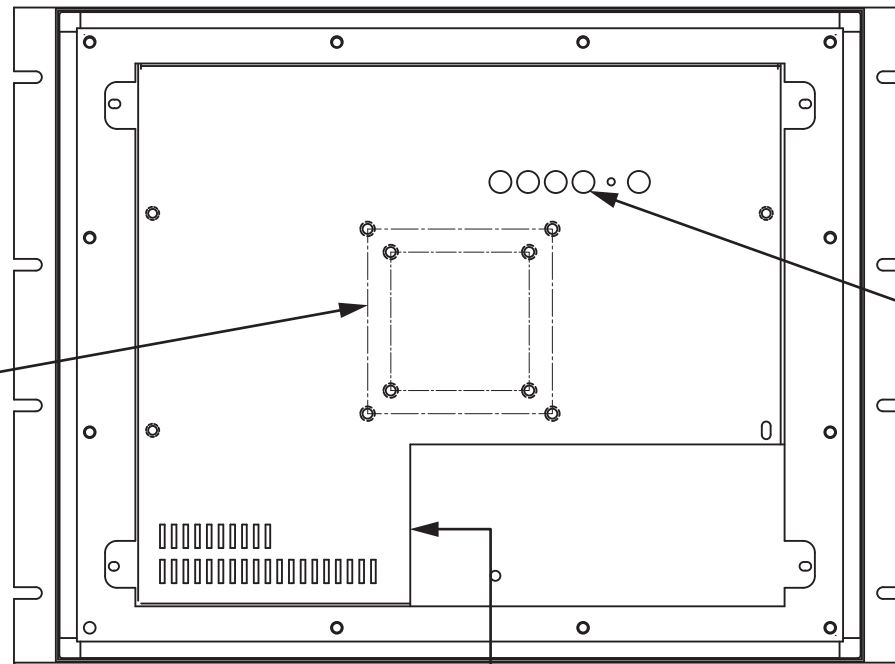

Front View

Bottom View

Side View

Panel Height

Cable Connections Rear View

75 and 100 mm VESA
MOUNTING PATTERN
(M4 SCREWS PROVIDED,
16 mm MAXIMUM DEPTH
OF SCREW)

CONTROL PANEL
BUTTONS

POWER INPUT

Bottom View