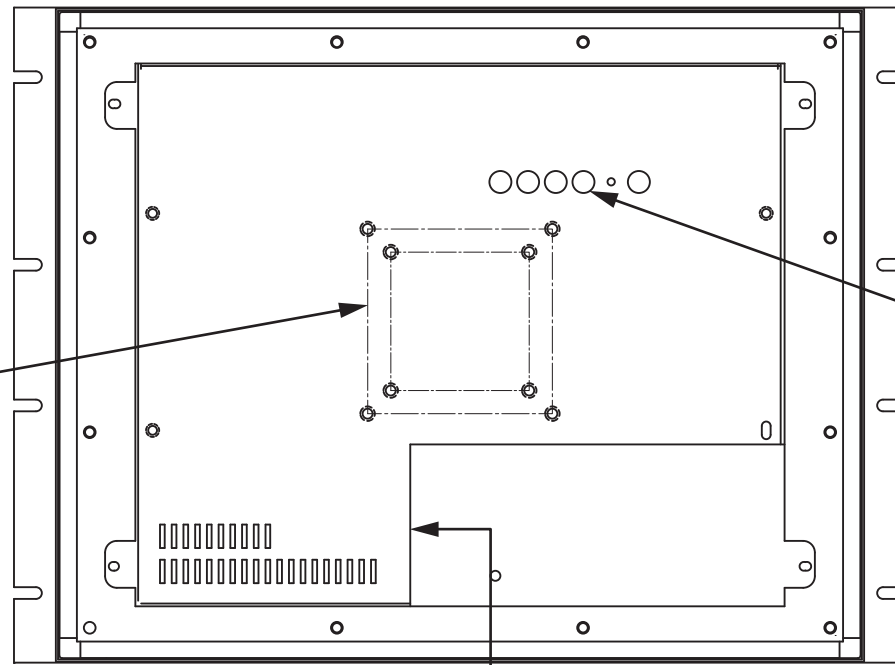

### Side View

### Panel Height

### Cable Connections Rear View

75 and 100 mm VESA  
MOUNTING PATTERN  
(M4 SCREWS PROVIDED,  
16 mm MAXIMUM DEPTH  
OF SCREW)

CONTROL PANEL  
BUTTONS

POWER INPUT

### Bottom View

SERIAL (RS-232) (for Touch Screen option)

POWER INPUT

USB

DVI VIDEO

VGA VIDEO