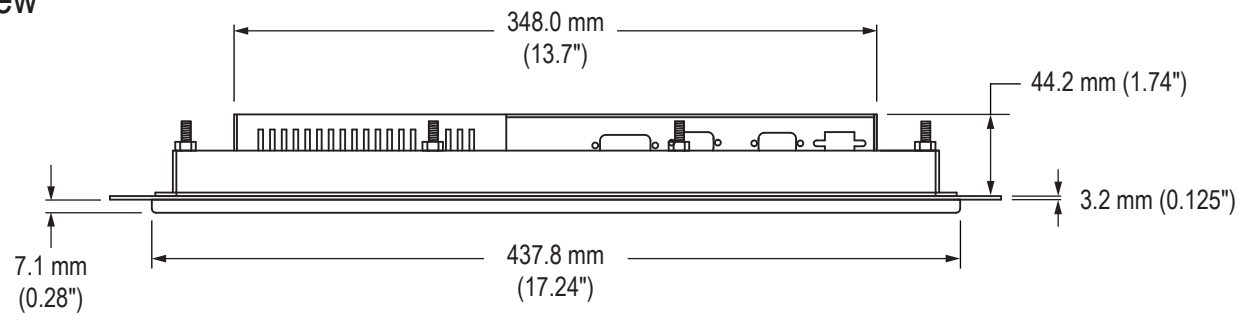

Front View

Bottom View

Side View

Panel Height

Cable Connections Rear View

75 and 100 mm VESA
MOUNTING PATTERN
(M4 SCREWS PROVIDED,
16 mm MAXIMUM DEPTH
OF SCREW)

CONTROL PANEL
BUTTONS

POWER INPUT

Bottom View