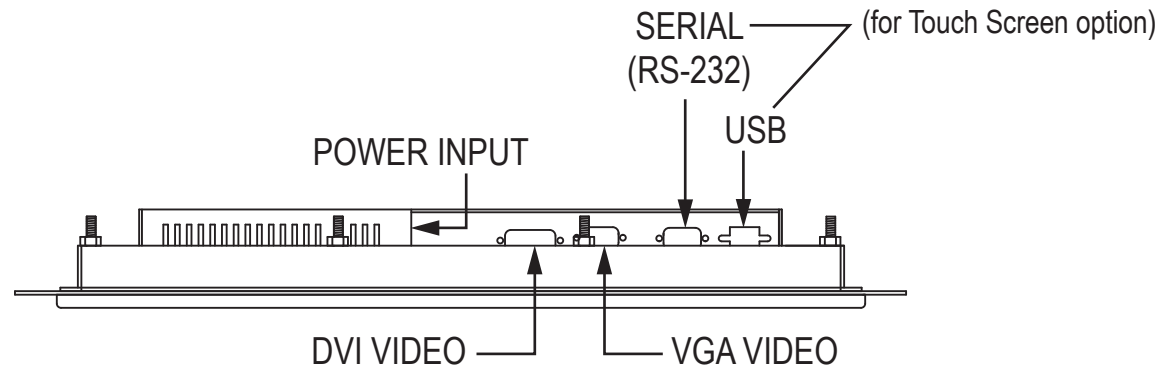

### Panel Height

### Cable Connections Rear View

75 and 100 mm VESA  
MOUNTING PATTERN  
(M4 SCREWS PROVIDED,  
16 mm MAXIMUM DEPTH  
OF SCREW)

CONTROL PANEL  
BUTTONS

POWER INPUT

### Bottom View

SERIAL (RS-232) (for Touch Screen option)

POWER INPUT

USB

DVI VIDEO

VGA VIDEO