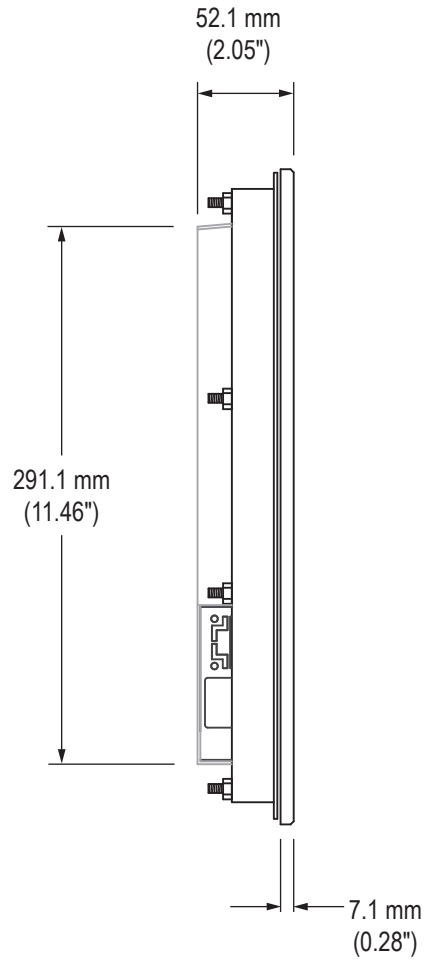

### Bottom View

### Side View

### Panel Height

### Cable Connections Rear View

75 and 100 mm VESA  
MOUNTING PATTERN  
(M4 SCREWS PROVIDED,  
16 mm MAXIMUM DEPTH  
OF SCREW)

CONTROL PANEL  
BUTTONS

POWER INPUT