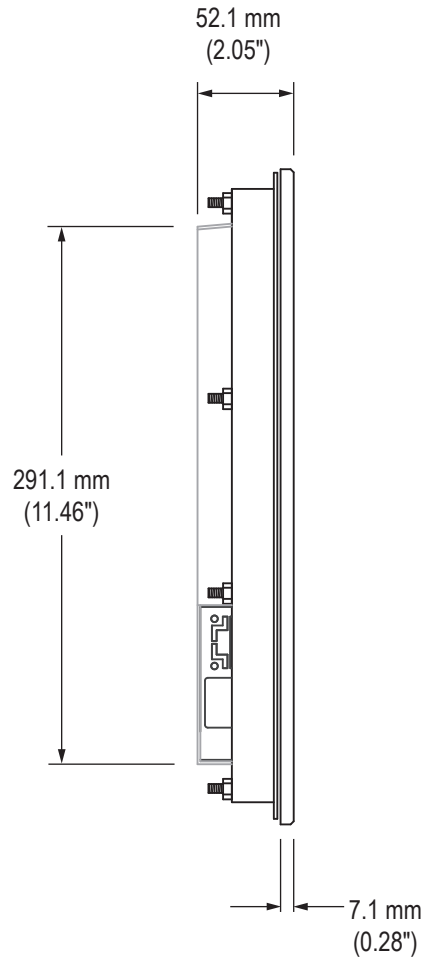

Front View

Bottom View

Side View

Panel Height

Cable Connections Rear View

75 and 100 mm VESA
MOUNTING PATTERN
(M4 SCREWS PROVIDED,
16 mm MAXIMUM DEPTH
OF SCREW)

CONTROL PANEL
BUTTONS

POWER INPUT

Bottom View