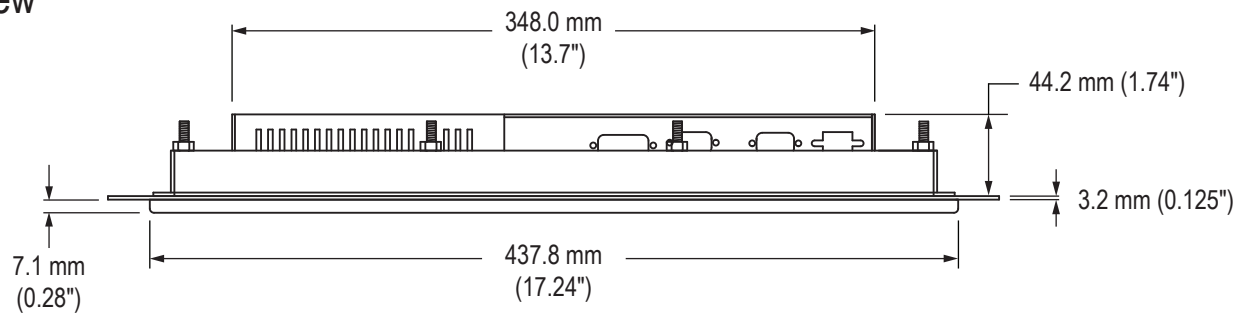

### Front View

### Bottom View

### Side View

### Cable Connections Rear View

75 and 100 mm VESA  
MOUNTING PATTERN  
(M4 SCREWS PROVIDED,  
16 mm MAXIMUM DEPTH  
OF SCREW)

CONTROL PANEL  
BUTTONS

POWER INPUT