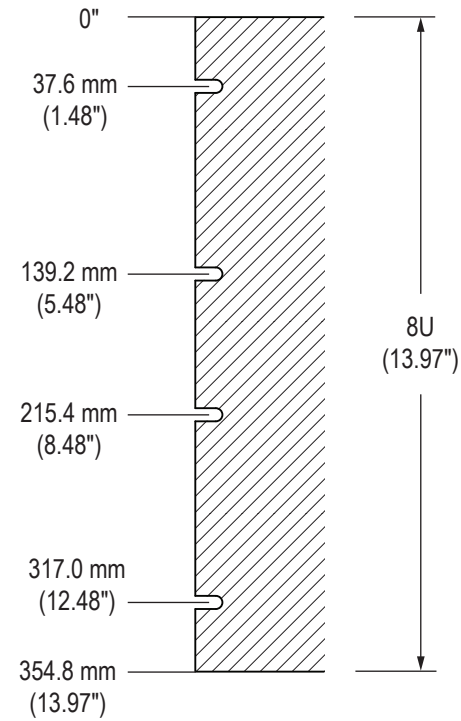

### Bottom View

### Side View

### Panel Height

### Cable Connections Rear View

75 and 100 mm VESA  
MOUNTING PATTERN  
(M4 SCREWS PROVIDED,  
16 mm MAXIMUM DEPTH  
OF SCREW)

CONTROL PANEL  
BUTTONS

POWER INPUT