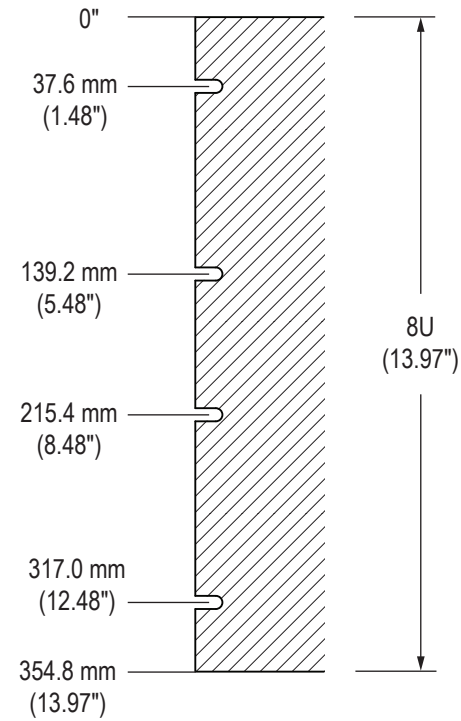

Front View

Bottom View

Side View

Panel Height

Cable Connections Rear View

75 and 100 mm VESA
MOUNTING PATTERN
(M4 SCREWS PROVIDED,
16 mm MAXIMUM DEPTH
OF SCREW)

CONTROL PANEL
BUTTONS

POWER INPUT

Bottom View