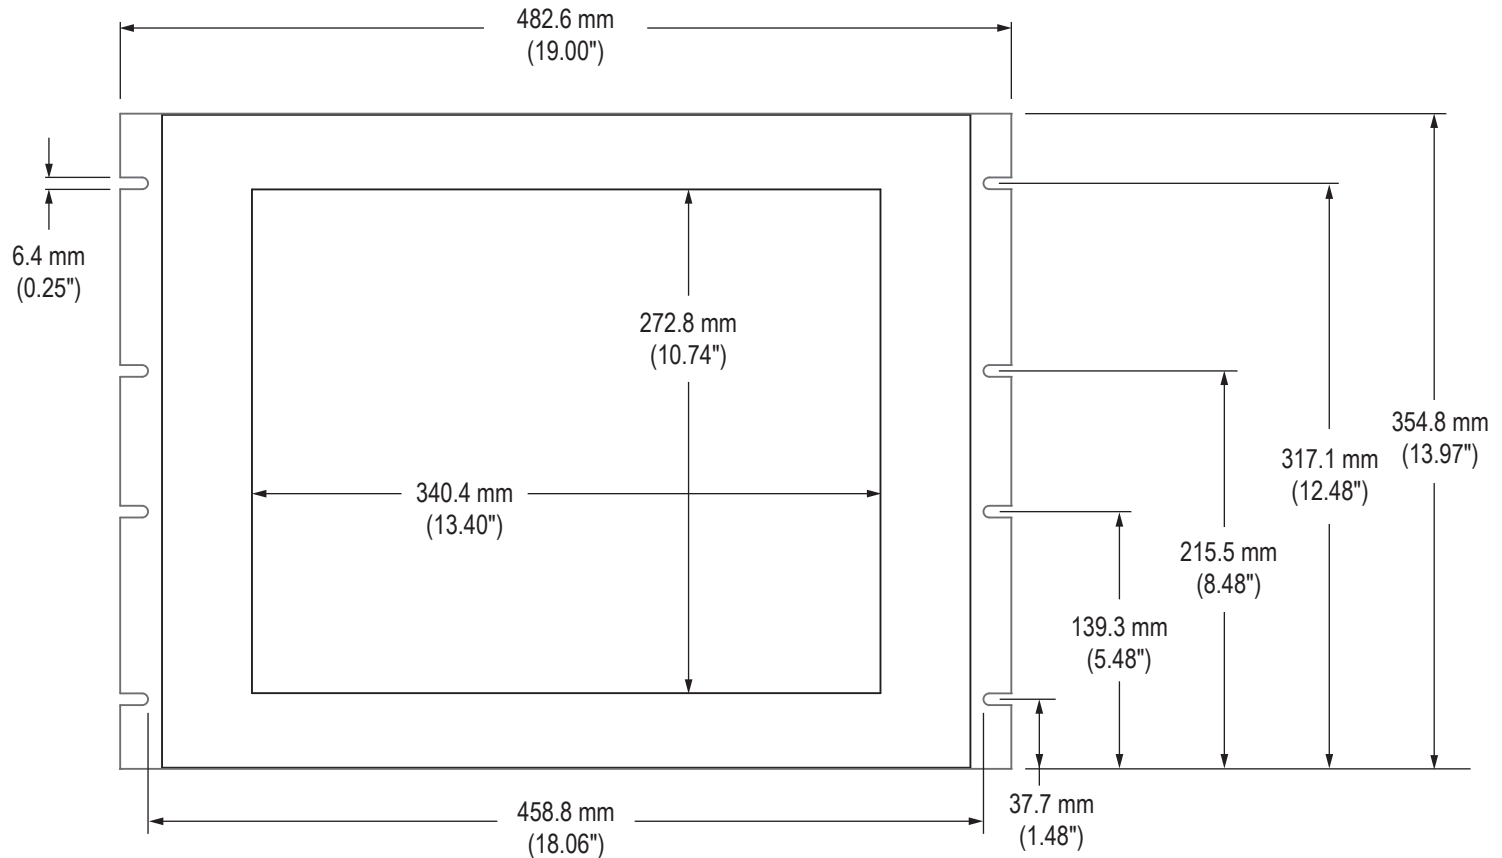

Front View

Bottom View

Side View

Panel Height

Cable Connections Rear View

75 and 100 mm VESA
MOUNTING PATTERN
(M4 SCREWS PROVIDED,
16 mm MAXIMUM DEPTH
OF SCREW)

CONTROL PANEL
BUTTONS

POWER INPUT

Bottom View