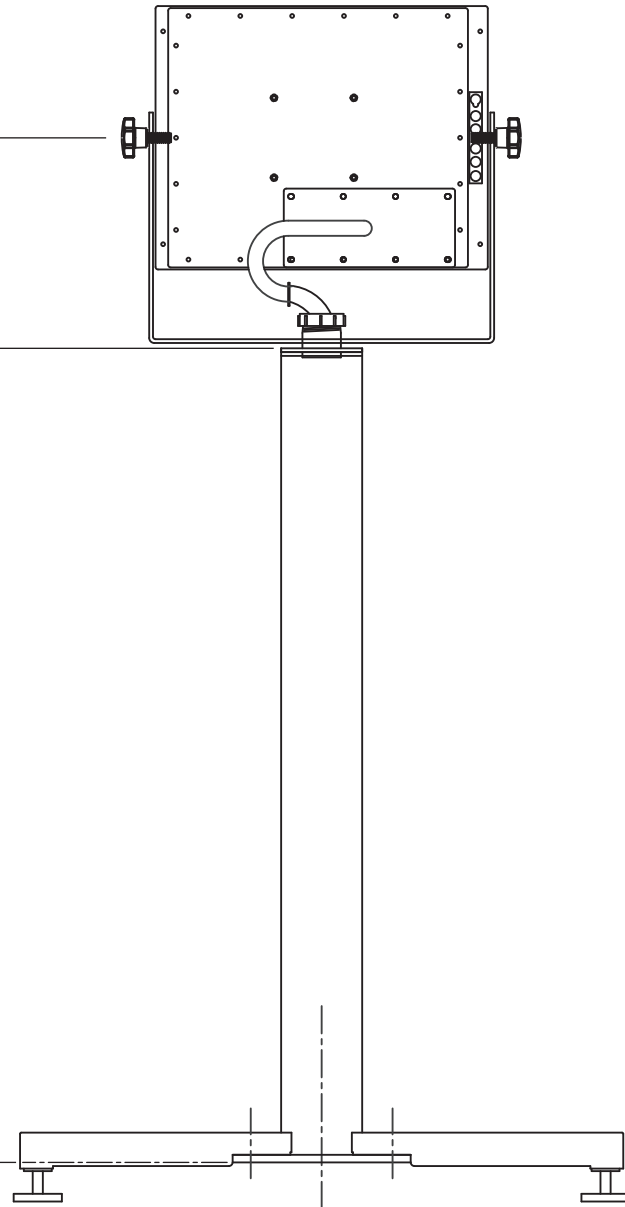

Front View

292 mm (11.5") for YB1517
 322.6 mm (12.7") for YB19
 279.4 mm (11.0") for YB19.5
 309.9 mm (12.2") for YB22
 309.9 mm (12.2") for YB23.8

1016 mm
 (40.00")

38 mm to 64 mm (1.5" to 2.5")
 (Extra height created by feet)

Top View