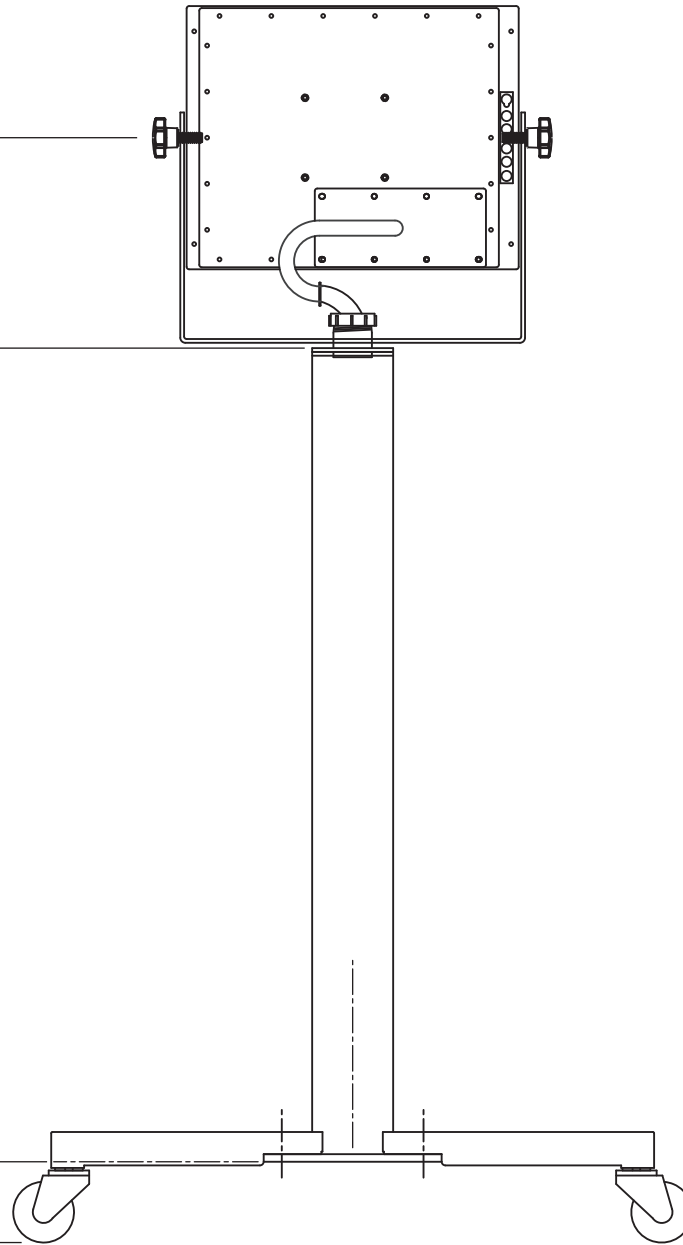

Front View

292 mm (11.5") for YB1517
 322.6 mm (12.7") for YB19
 279.4 mm (11.0") for YB19.5
 309.9 mm (12.2") for YB22
 309.9 mm (12.2") for YB23.8

1016 mm
 (40.00")

101.3 mm (4.0")
 (Extra height created
 by caster wheels)

Top View