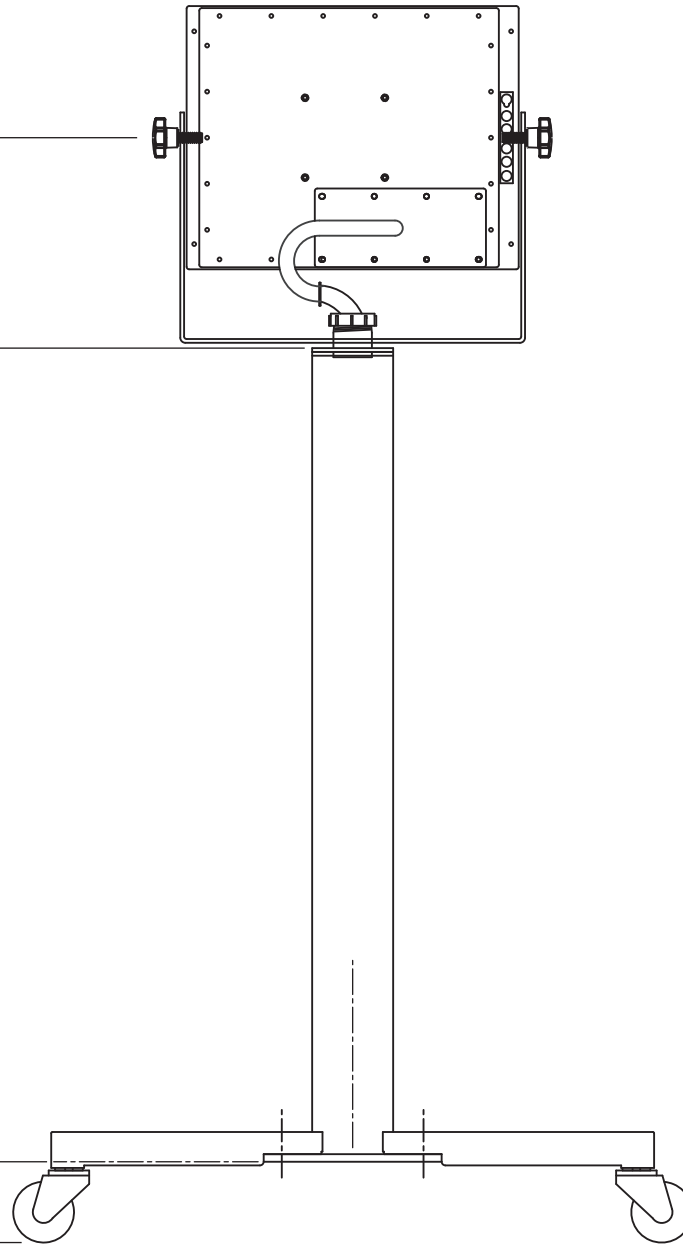

Front View

- 292 mm (11.5") for YB1517
- 322.6 mm (12.7") for YB19
- 279.4 mm (11.0") for YB19.5
- 309.9 mm (12.2") for YB22
- 309.9 mm (12.2") for YB23.8

1016 mm
(40.00")

101.3 mm (4.0")
(Extra height created
by caster wheels)

Top View