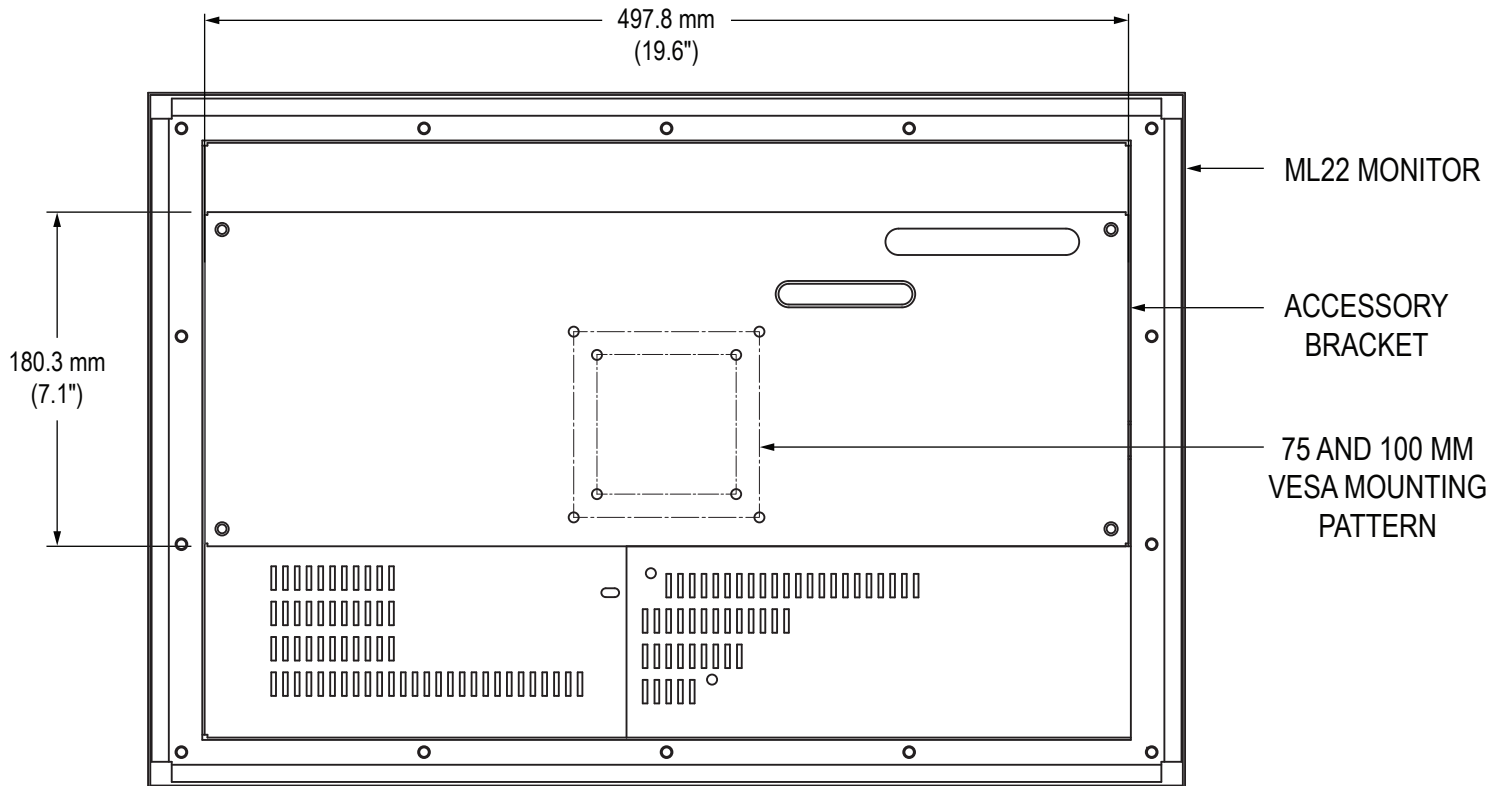

Front View

Side View

Rear View (showing Cutout Dimensions)

Bottom View

Cable Connections

Rear View

Bottom View

VB-22A Accessory Mounting Bracket

Rear View

Bottom View