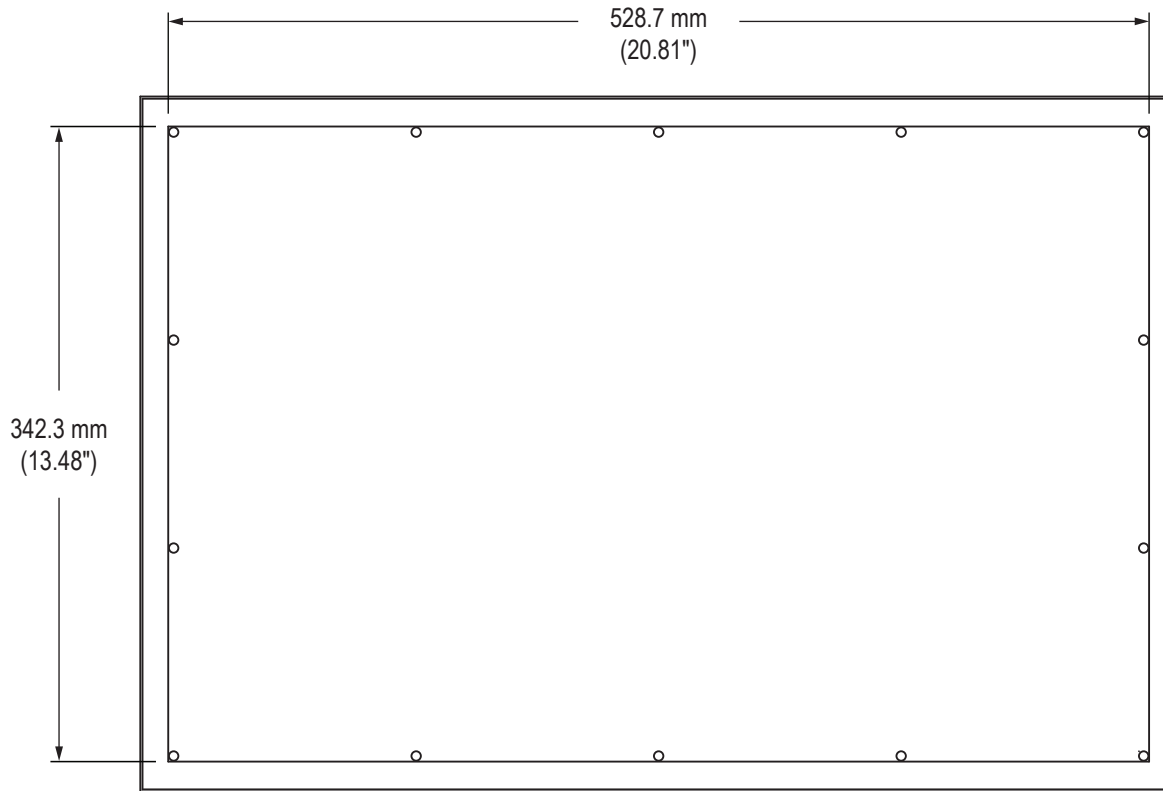

Front View

Side View

Rear View (showing Cutout Dimensions)

Bottom View

Cable Connections

Rear View

Bottom View

VB-22A Accessory Mounting Bracket

Rear View

Bottom View