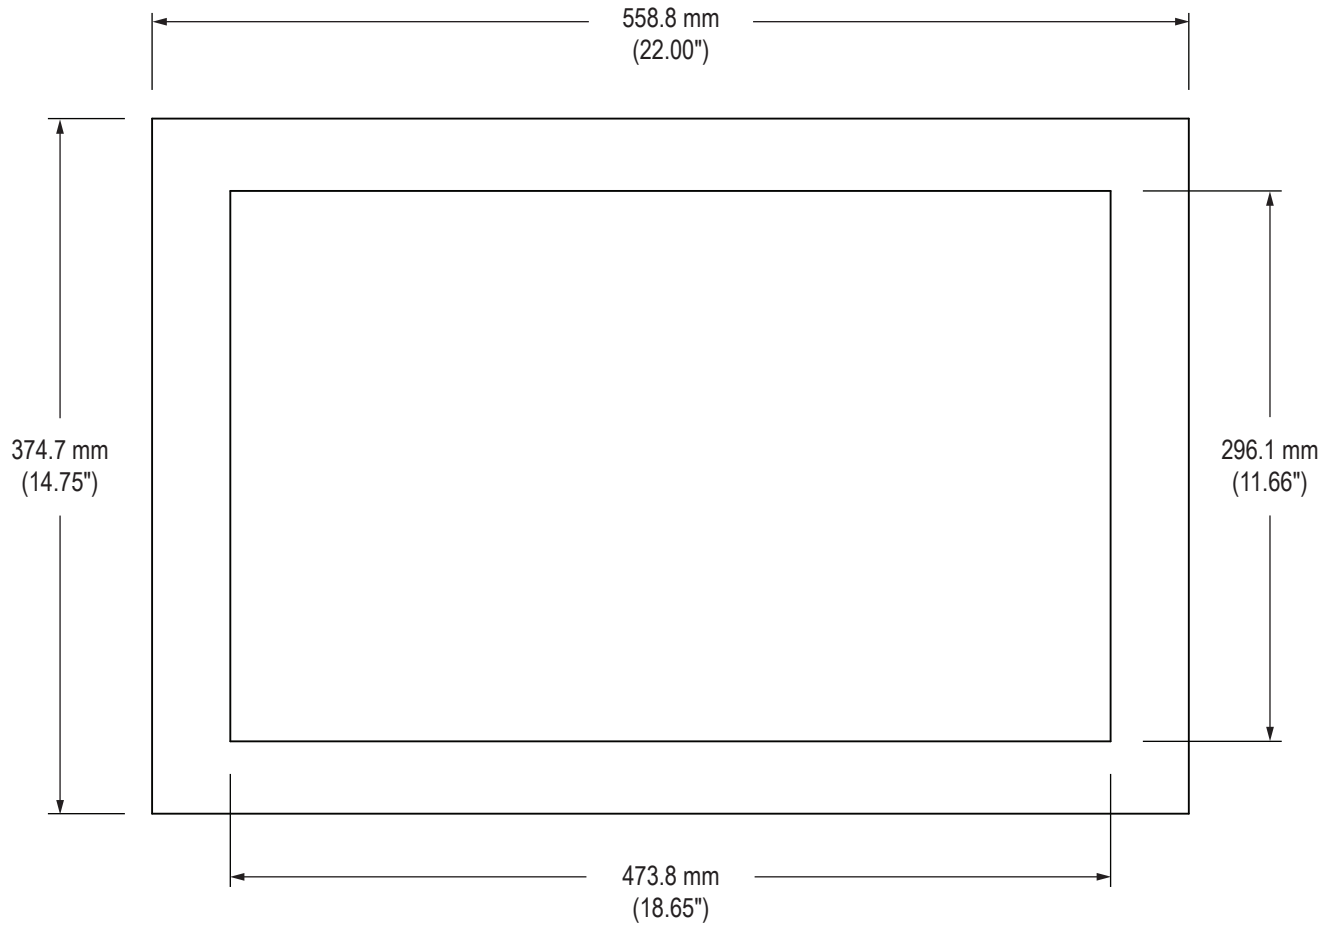

Front View

Side View

Rear View (showing Cutout Dimensions)

Bottom View

Cable Connections

Rear View

Bottom View

VB-22A Accessory Mounting Bracket

Rear View

Bottom View