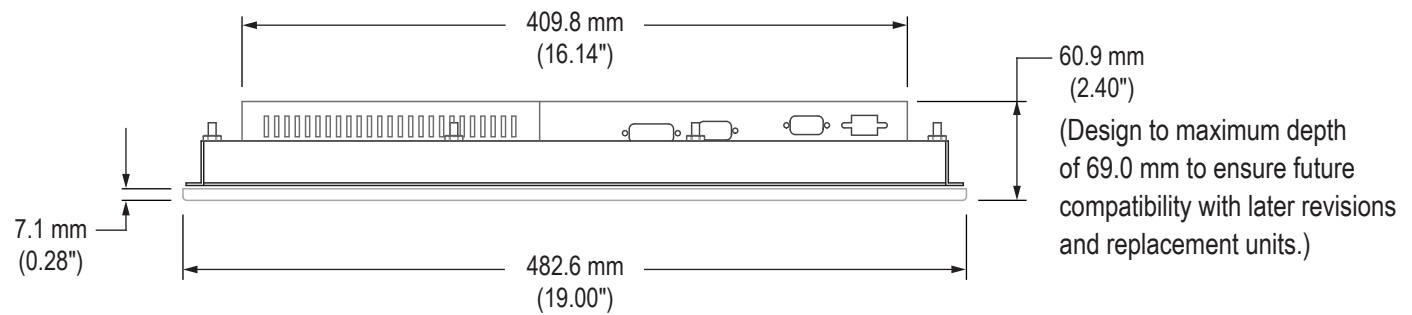

Bottom View