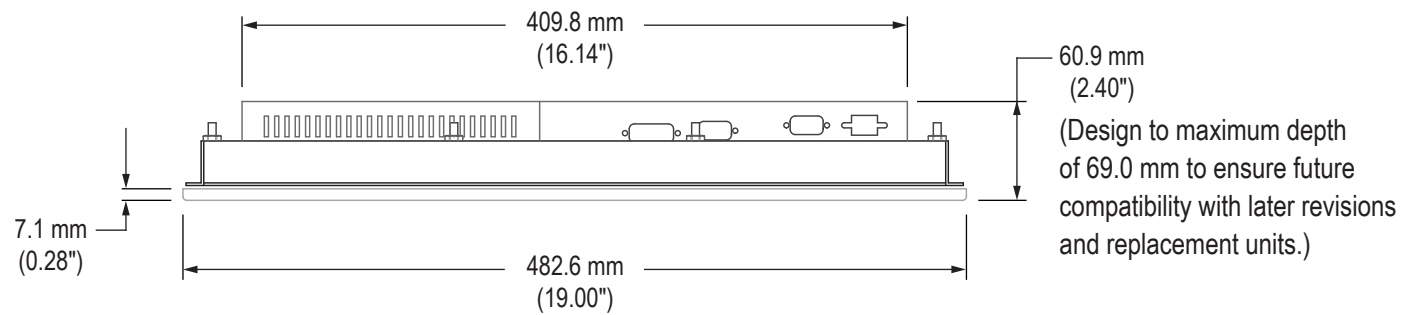

Front View

Side View

Rear View (showing Cutout Dimensions)

Bottom View

Cable Connections

Rear View

Bottom View

VB-19E Accessory Mounting Bracket

Rear View

Bottom View