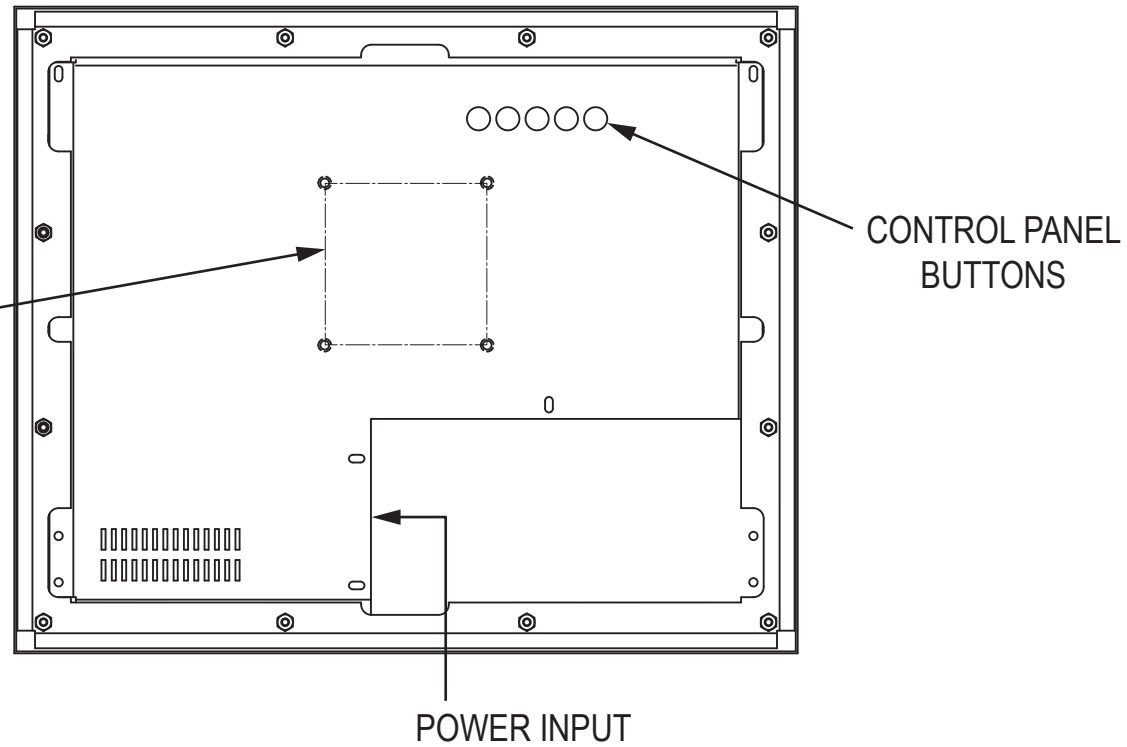

### Rear View (showing Cutout Dimensions)

### Bottom View

#### Rear View

100 mm VESA  
MOUNTING PATTERN  
(M4 SCREWS PROVIDED,  
16 mm MAXIMUM DEPTH  
OF SCREW)