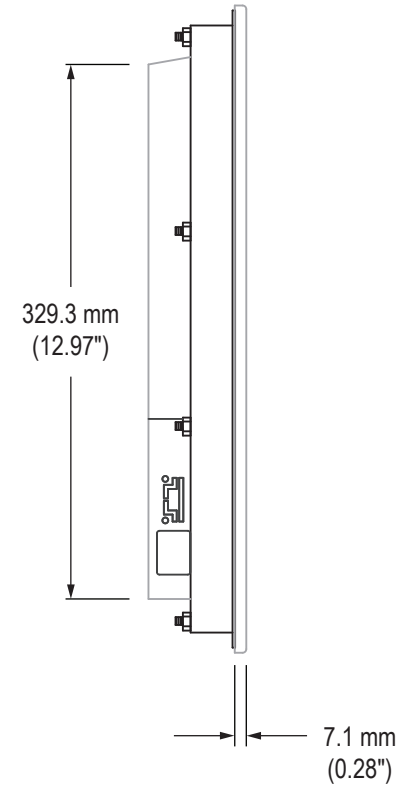

### Front View

### Side View

### Rear View (showing Cutout Dimensions)

#### Rear View

100 mm VESA  
MOUNTING PATTERN  
(M4 SCREWS PROVIDED,  
16 mm MAXIMUM DEPTH  
OF SCREW)