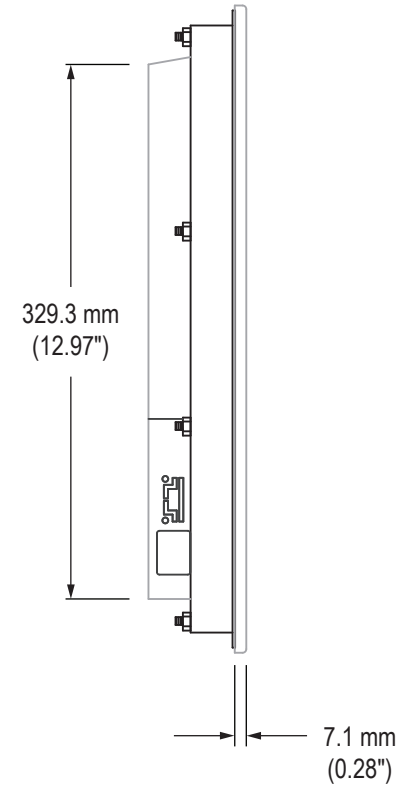

Front View

Side View

Rear View (showing Cutout Dimensions)

Bottom View

Cable Connections

Rear View

Bottom View

VB-19E Accessory Mounting Bracket

Rear View

Bottom View