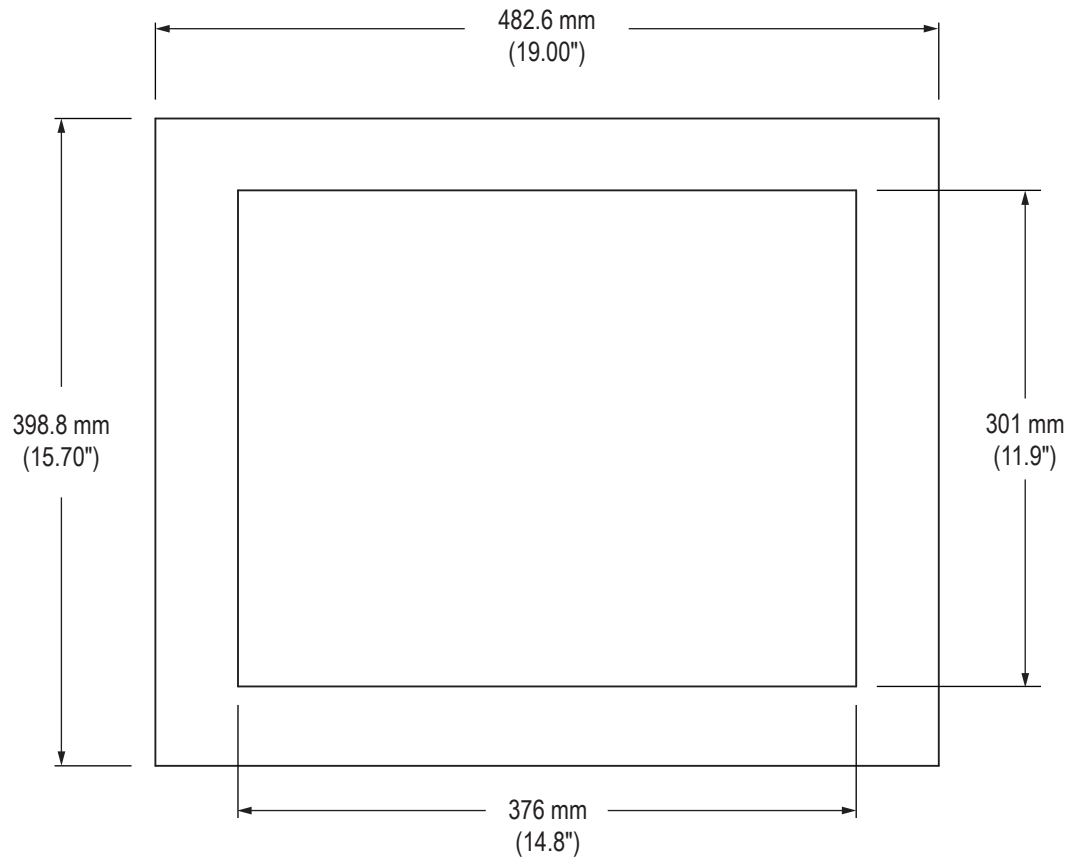

### Front View

### Side View

### Rear View (showing Cutout Dimensions)

#### Rear View

100 mm VESA  
MOUNTING PATTERN  
(M4 SCREWS PROVIDED,  
16 mm MAXIMUM DEPTH  
OF SCREW)