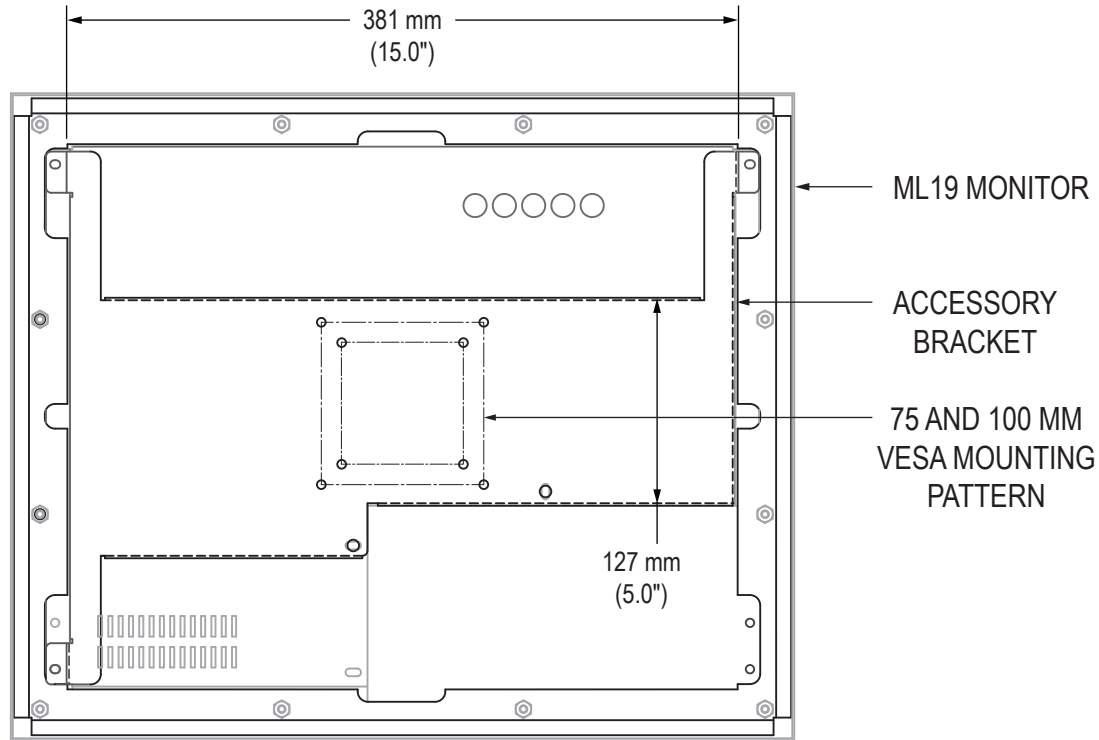

Front View

Side View

Rear View (showing Cutout Dimensions)

Bottom View

Cable Connections

Rear View

Bottom View

VB-19E Accessory Mounting Bracket

Rear View

Bottom View