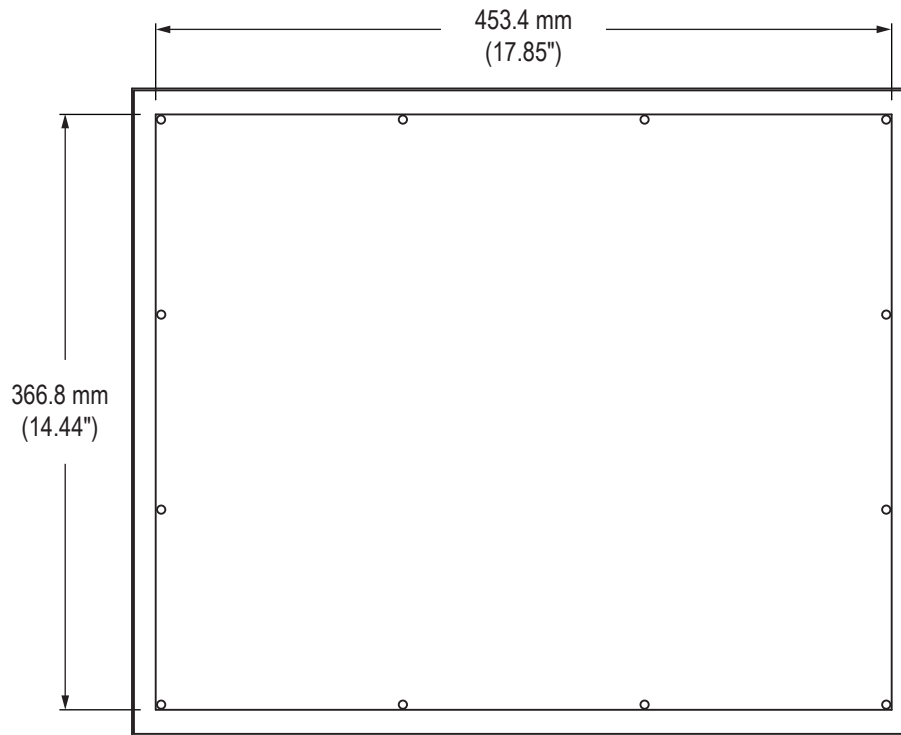

### Front View

### Side View

### Rear View (showing Cutout Dimensions)

#### Rear View

100 mm VESA  
MOUNTING PATTERN  
(M4 SCREWS PROVIDED,  
16 mm MAXIMUM DEPTH  
OF SCREW)