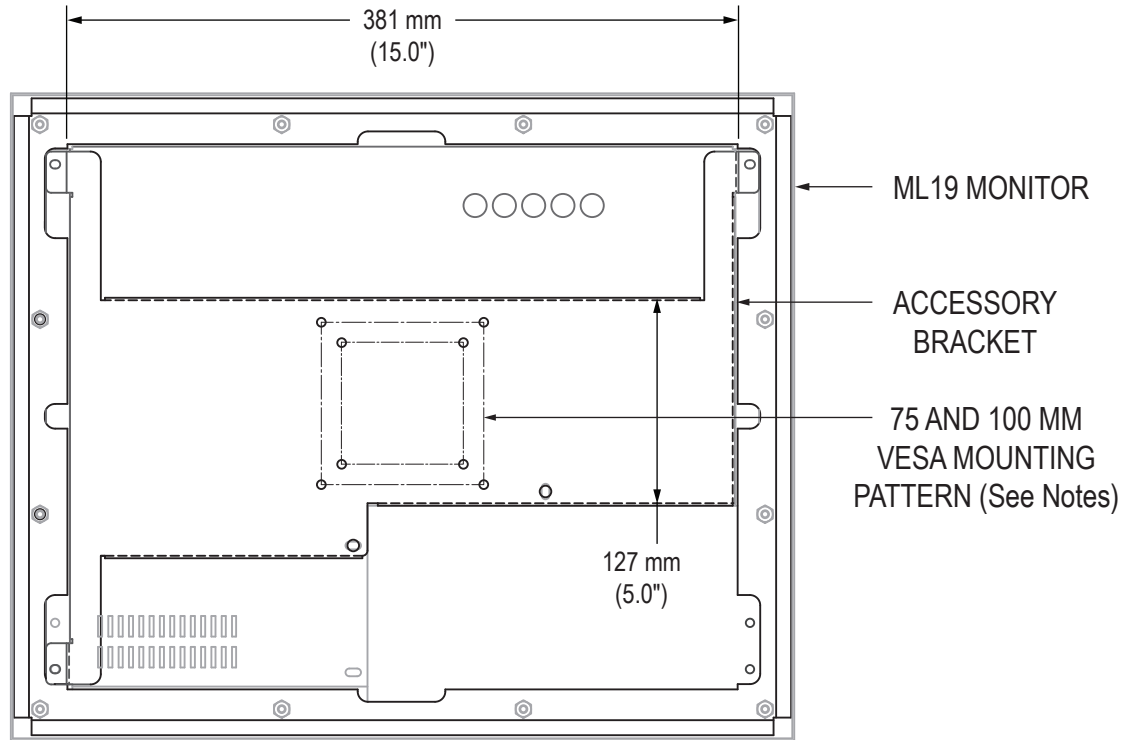

VB-19E Accessory Mounting Bracket

Rear View