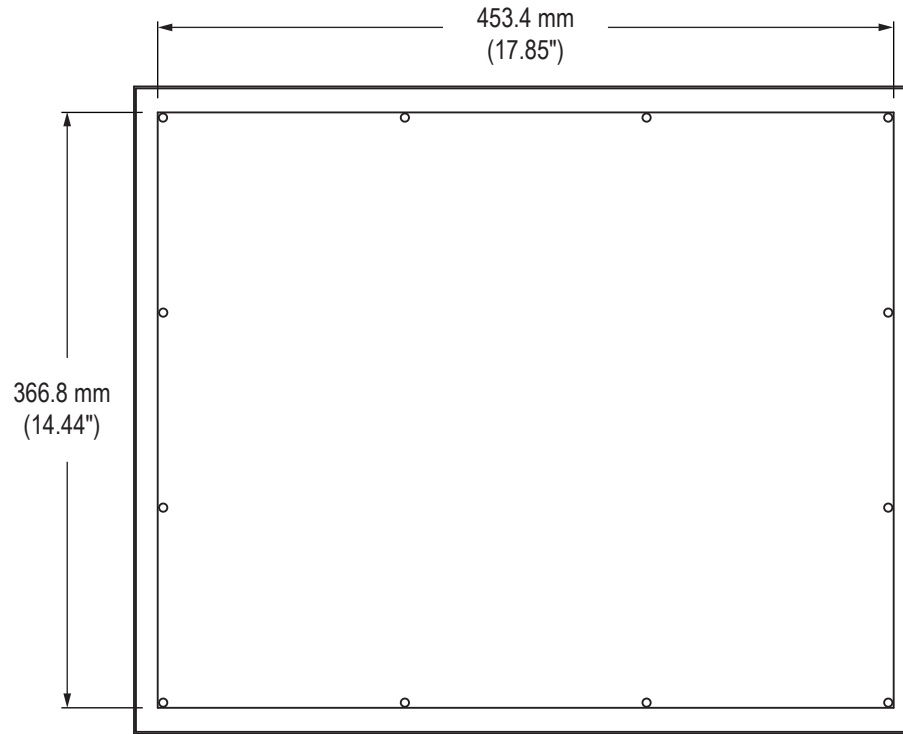

Front View

Side View

Rear View (showing Cutout Dimensions)

Bottom View

Cable Connections

Rear View

Bottom View

VB-19E Accessory Mounting Bracket

Rear View

Bottom View