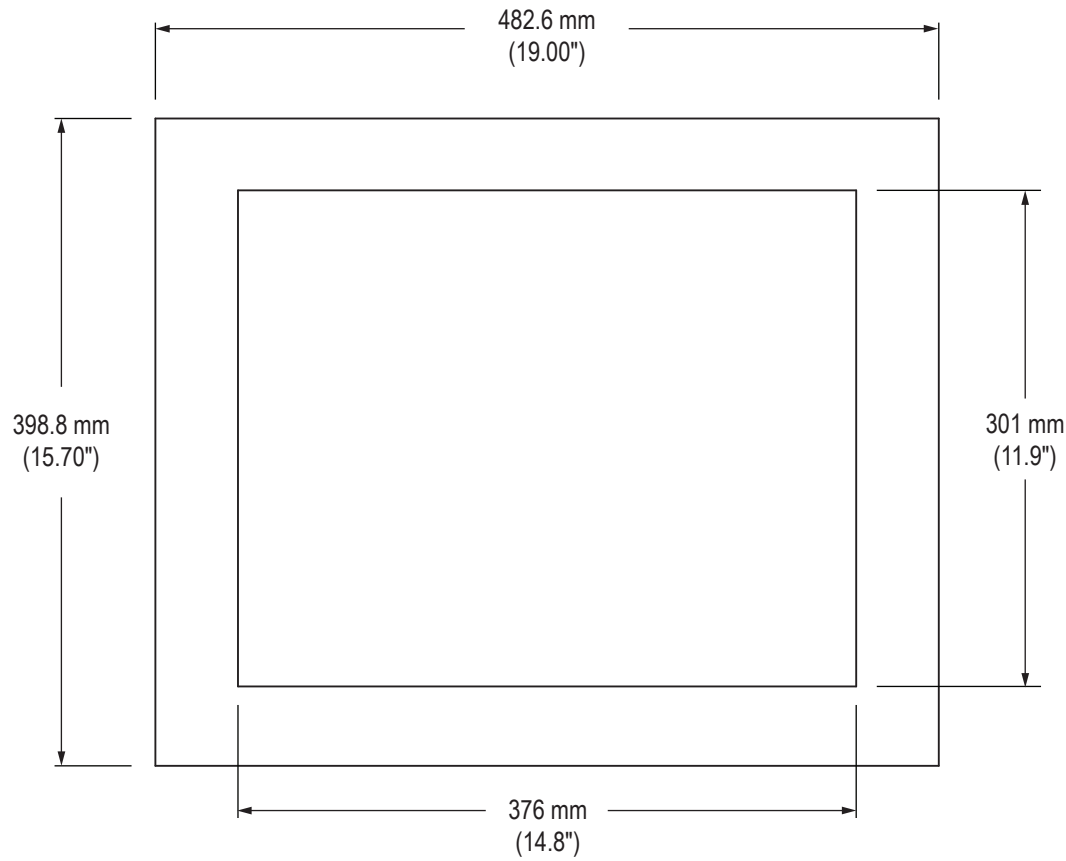

Front View

Side View

Rear View (showing Cutout Dimensions)

Bottom View

Cable Connections

Rear View

Bottom View

VB-19E Accessory Mounting Bracket

Rear View

Bottom View