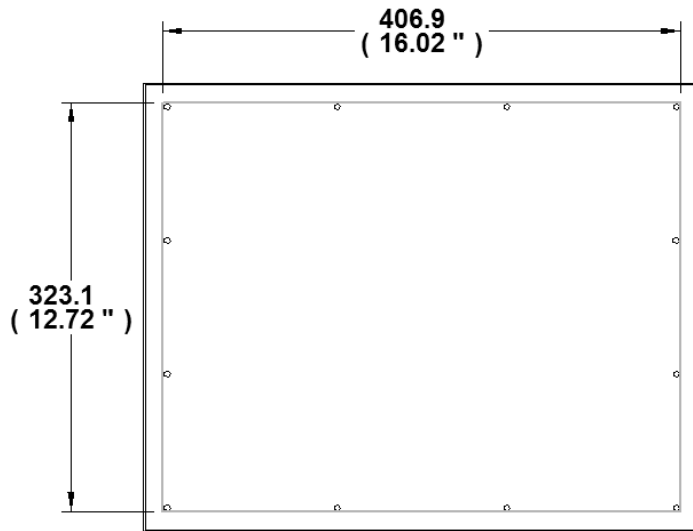

Envelope Drawings

HIS ML17 Panel Mount Industrial LCD Monitor

Enclosure Mounting Diagram

Front and Side Views

Rear View (Showing Cutout Dimensions)

Rear and Bottom Views

Front and Side Views (with Rack Mount adapter)

Rear and Bottom Views (with Rack Mount adapter)