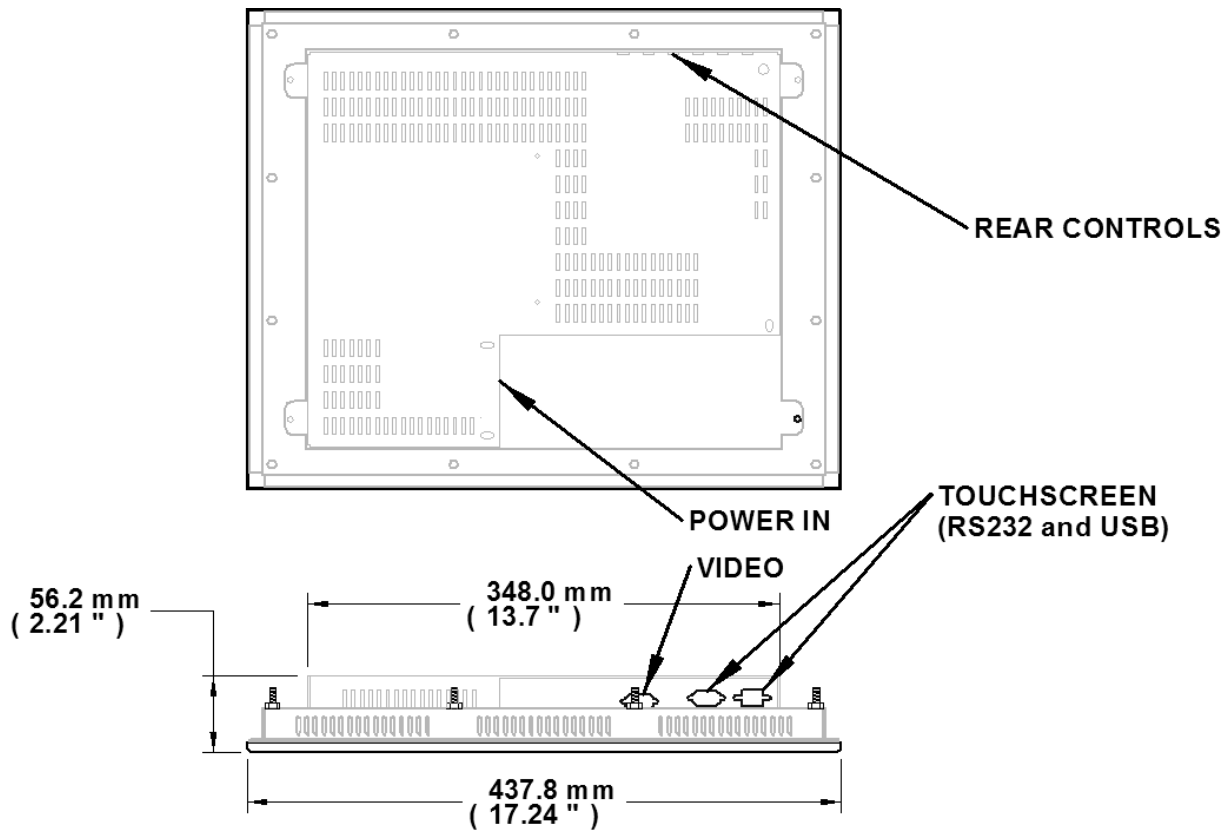

Envelope Drawings

HIS ML17 Panel Mount Industrial LCD Monitor

Enclosure Mounting Diagram

Front and Side Views

Rear View (Showing Cutout Dimensions)

Rear and Bottom Views

Front and Side Views (with Rack Mount adapter)

Rear and Bottom Views (with Rack Mount adapter)