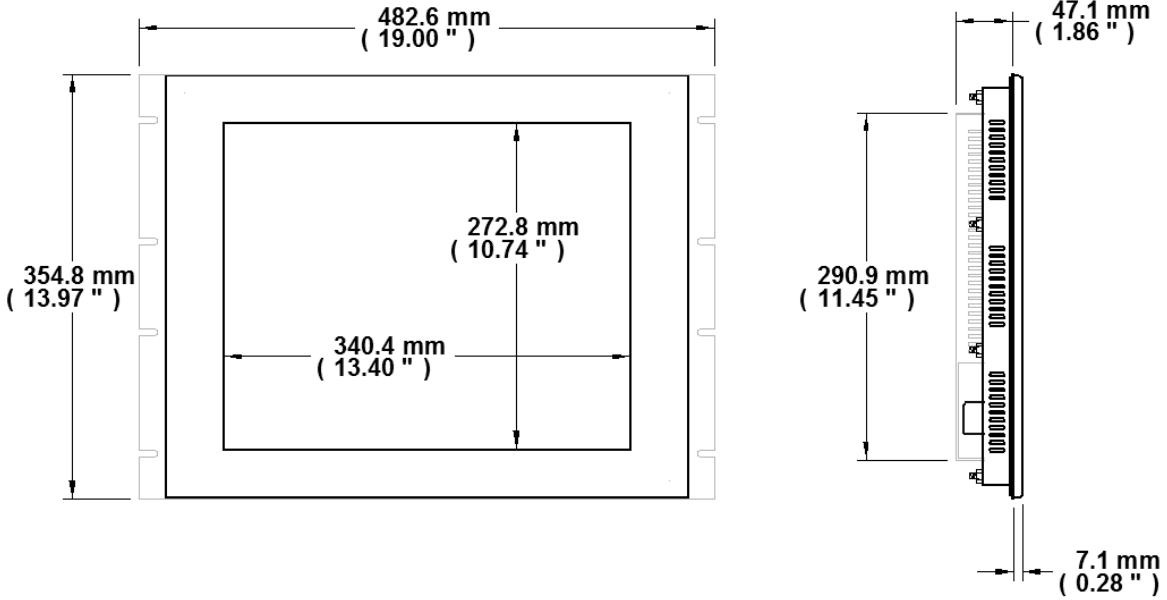

Envelope Drawings

HIS ML17 Panel Mount Industrial LCD Monitor

Enclosure Mounting Diagram

Front and Side Views

Rear View (Showing Cutout Dimensions)

Rear and Bottom Views

Front and Side Views (with Rack Mount adapter)

Rear and Bottom Views (with Rack Mount adapter)