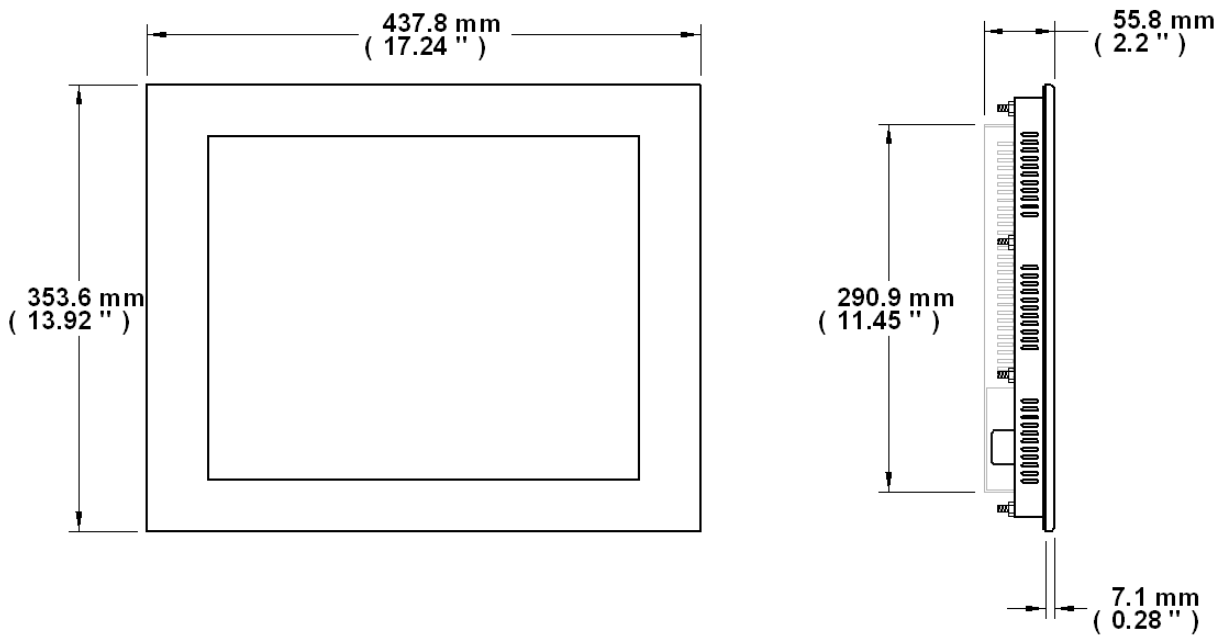

Envelope Drawings

HIS ML17 Panel Mount Industrial LCD Monitor

Enclosure Mounting Diagram

Front and Side Views

Rear View (Showing Cutout Dimensions)

Rear and Bottom Views

Front and Side Views (with Rack Mount adapter)

Rear and Bottom Views (with Rack Mount adapter)