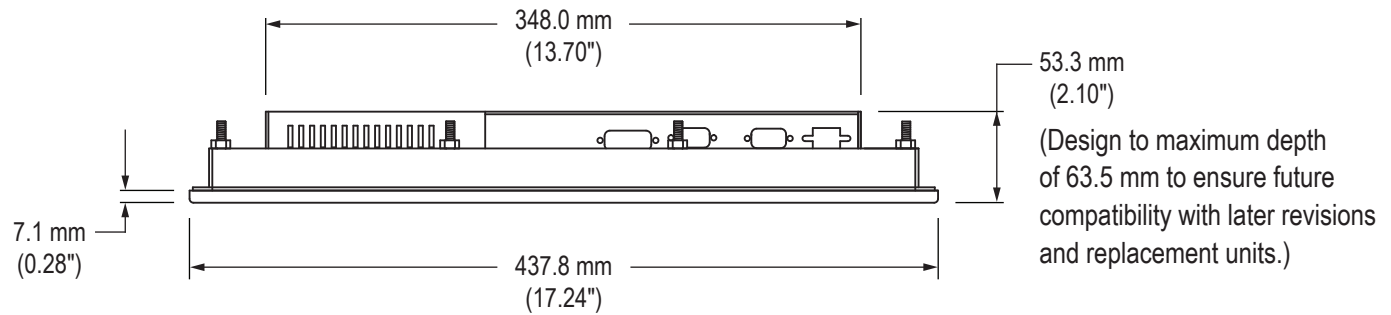

Front View

Side View

Rear View (showing Cutout Dimensions)

Bottom View

Cable Connections

Rear View

100 mm VESA
MOUNTING PATTERN
(M4 SCREWS PROVIDED,
16 mm MAXIMUM DEPTH
OF SCREW)

CONTROL PANEL
BUTTONS