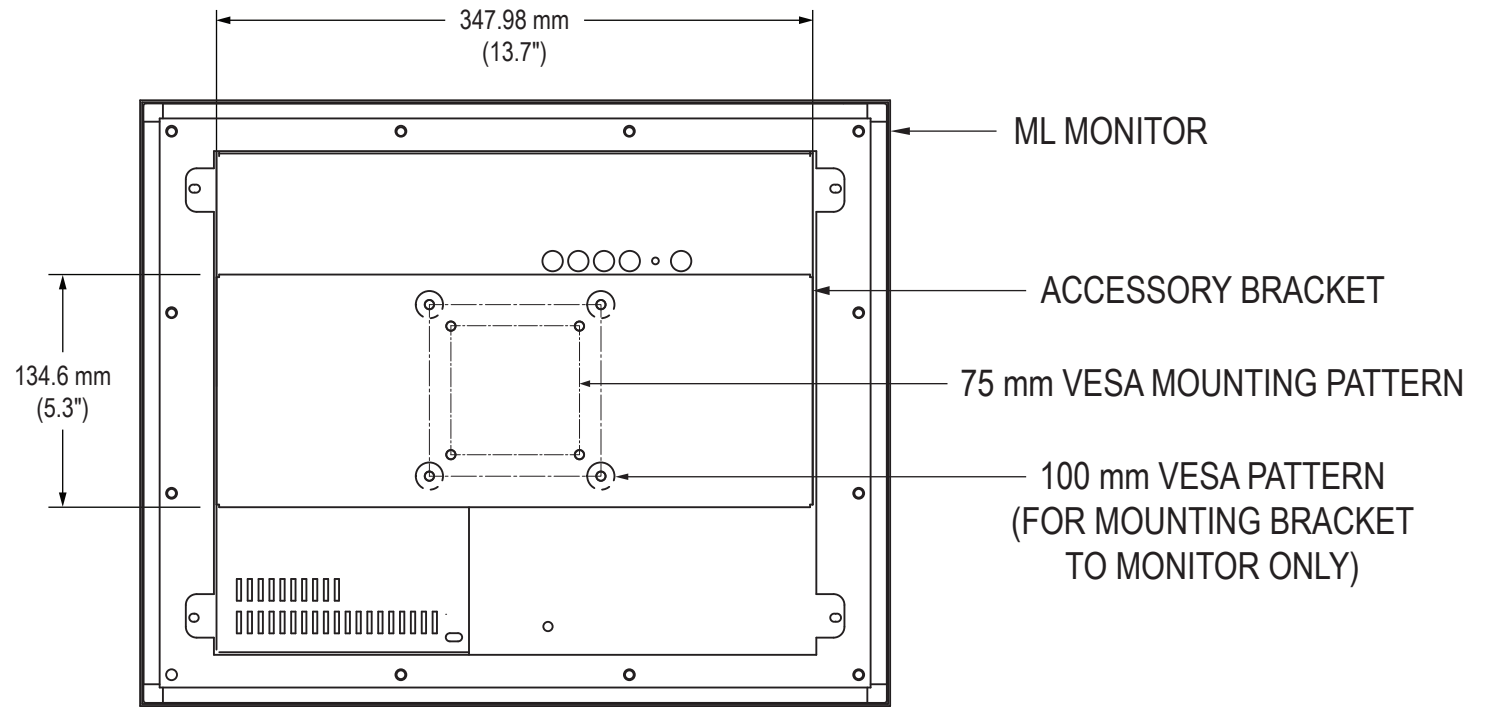

Front View

Side View

Rear View (showing Cutout Dimensions)

Bottom View

Cable Connections

Rear View

100 mm VESA
MOUNTING PATTERN
(M4 SCREWS PROVIDED,
16 mm MAXIMUM DEPTH
OF SCREW)

CONTROL PANEL
BUTTONS

Bottom View

VB-1517-01 Accessory Mounting Bracket

Rear View

Bottom View