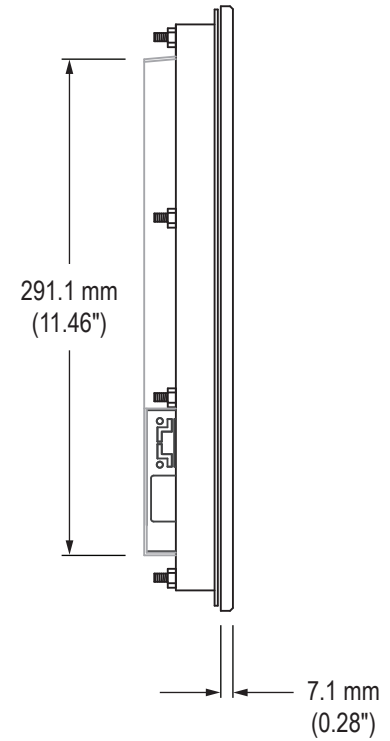

Front View

Side View

Rear View (showing Cutout Dimensions)

Bottom View

Cable Connections

Rear View

100 mm VESA
MOUNTING PATTERN
(M4 SCREWS PROVIDED,
16 mm MAXIMUM DEPTH
OF SCREW)

CONTROL PANEL
BUTTONS

Bottom View

VB-1517-01 Accessory Mounting Bracket

Rear View

Bottom View