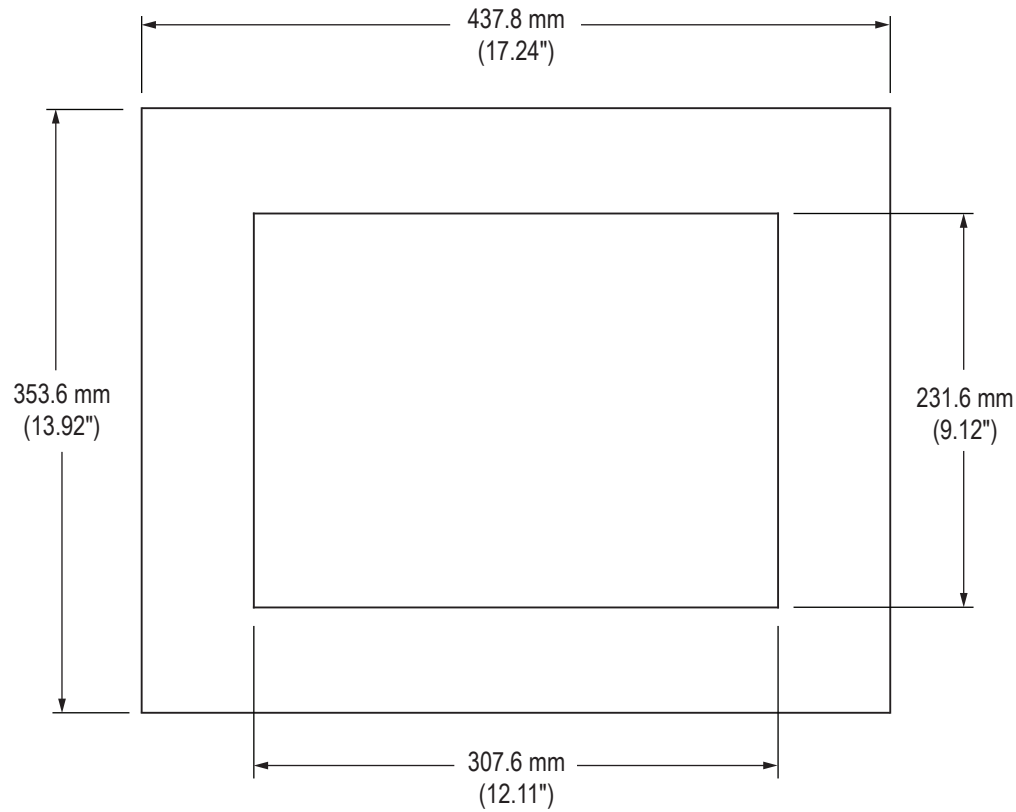

Front View

Side View

Rear View (showing Cutout Dimensions)

Bottom View

Cable Connections

Rear View

100 mm VESA
MOUNTING PATTERN
(M4 SCREWS PROVIDED,
16 mm MAXIMUM DEPTH
OF SCREW)

CONTROL PANEL
BUTTONS

Bottom View

VB-1517-01 Accessory Mounting Bracket

Rear View

Bottom View