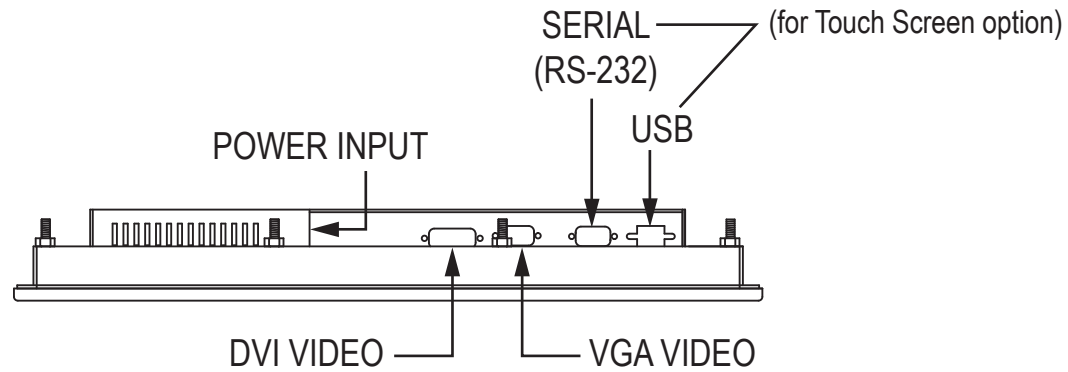

Bottom View