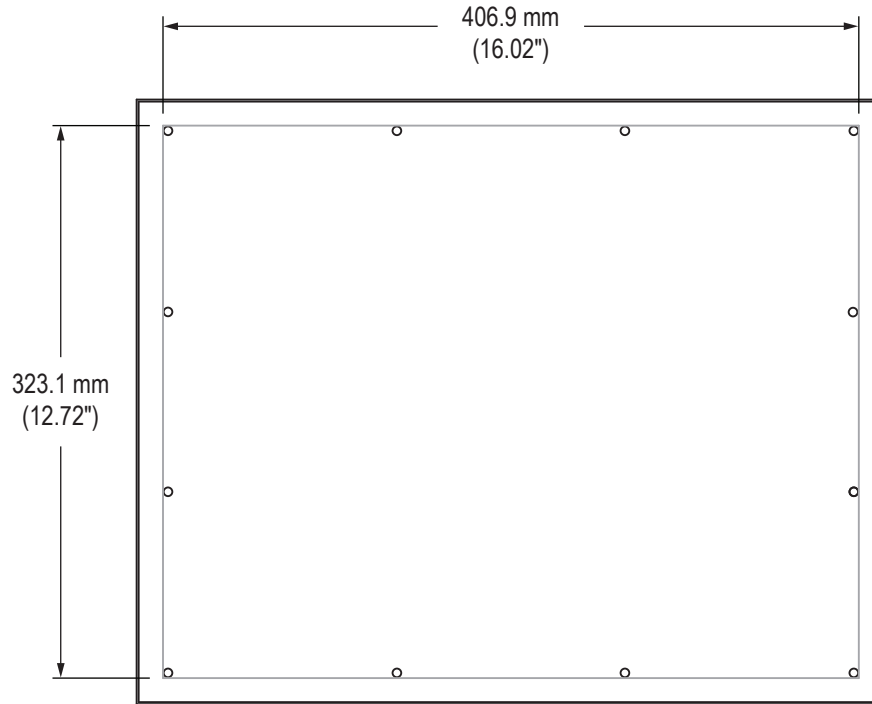

Front View

Side View

Rear View (showing Cutout Dimensions)

Bottom View

Cable Connections

Rear View

100 mm VESA
MOUNTING PATTERN
(M4 SCREWS PROVIDED,
16 mm MAXIMUM DEPTH
OF SCREW)

CONTROL PANEL
BUTTONS

Bottom View

VB-1517-01 Accessory Mounting Bracket

Rear View

Bottom View