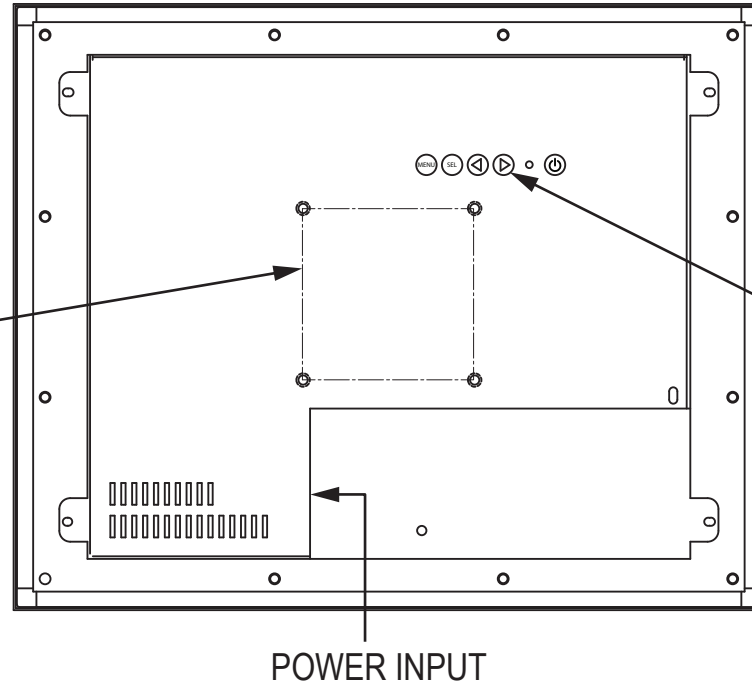

Front View

Side View

Rear View (showing Cutout Dimensions)

Bottom View

Cable Connections

Rear View

100 mm VESA
MOUNTING PATTERN
(M4 SCREWS PROVIDED,
16 mm MAXIMUM DEPTH
OF SCREW)

CONTROL PANEL
BUTTONS

Bottom View

VB-1517-01 Accessory Mounting Bracket

Rear View

Bottom View