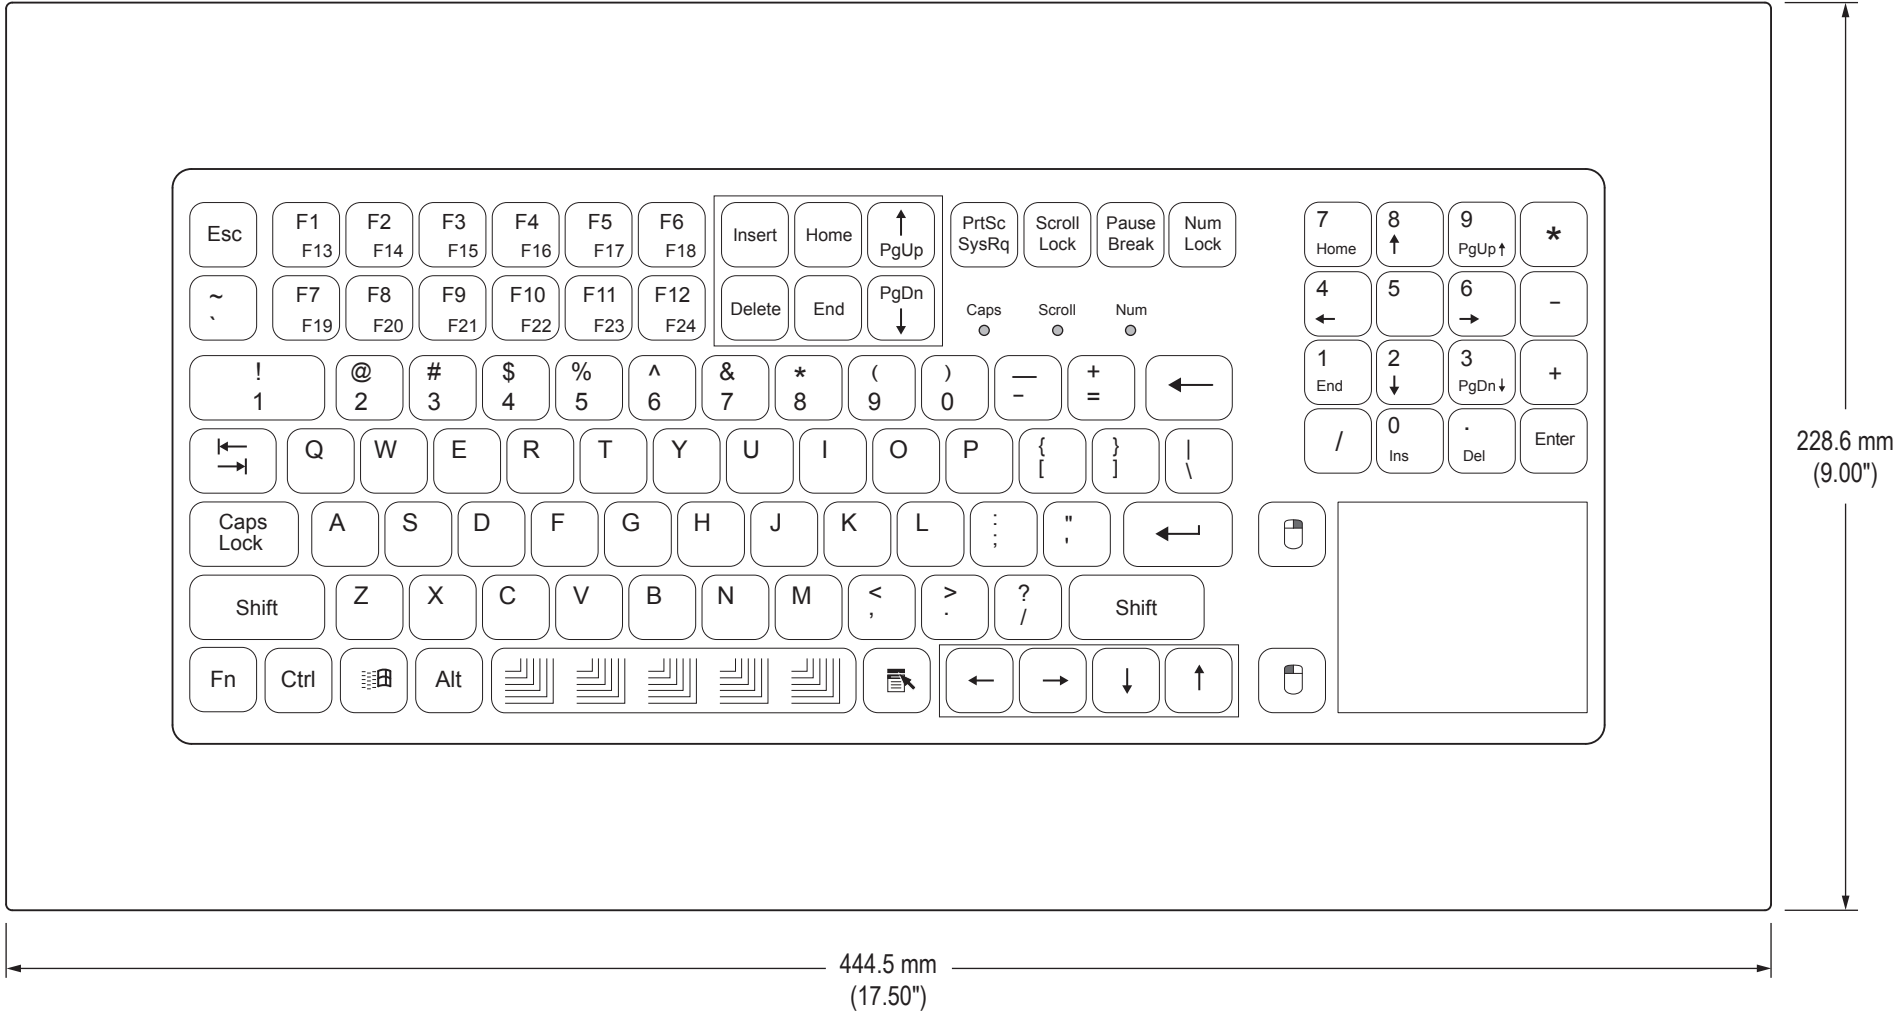

Rear View (showing Cutout Dimensions)

Side View

Detailed Top View Showing Keys (KB-M2-P90 series)

Detailed Top View Showing Keys (KB-R2-P90 series)

Detailed Top View Showing Keys (KB-R3-P90 series)