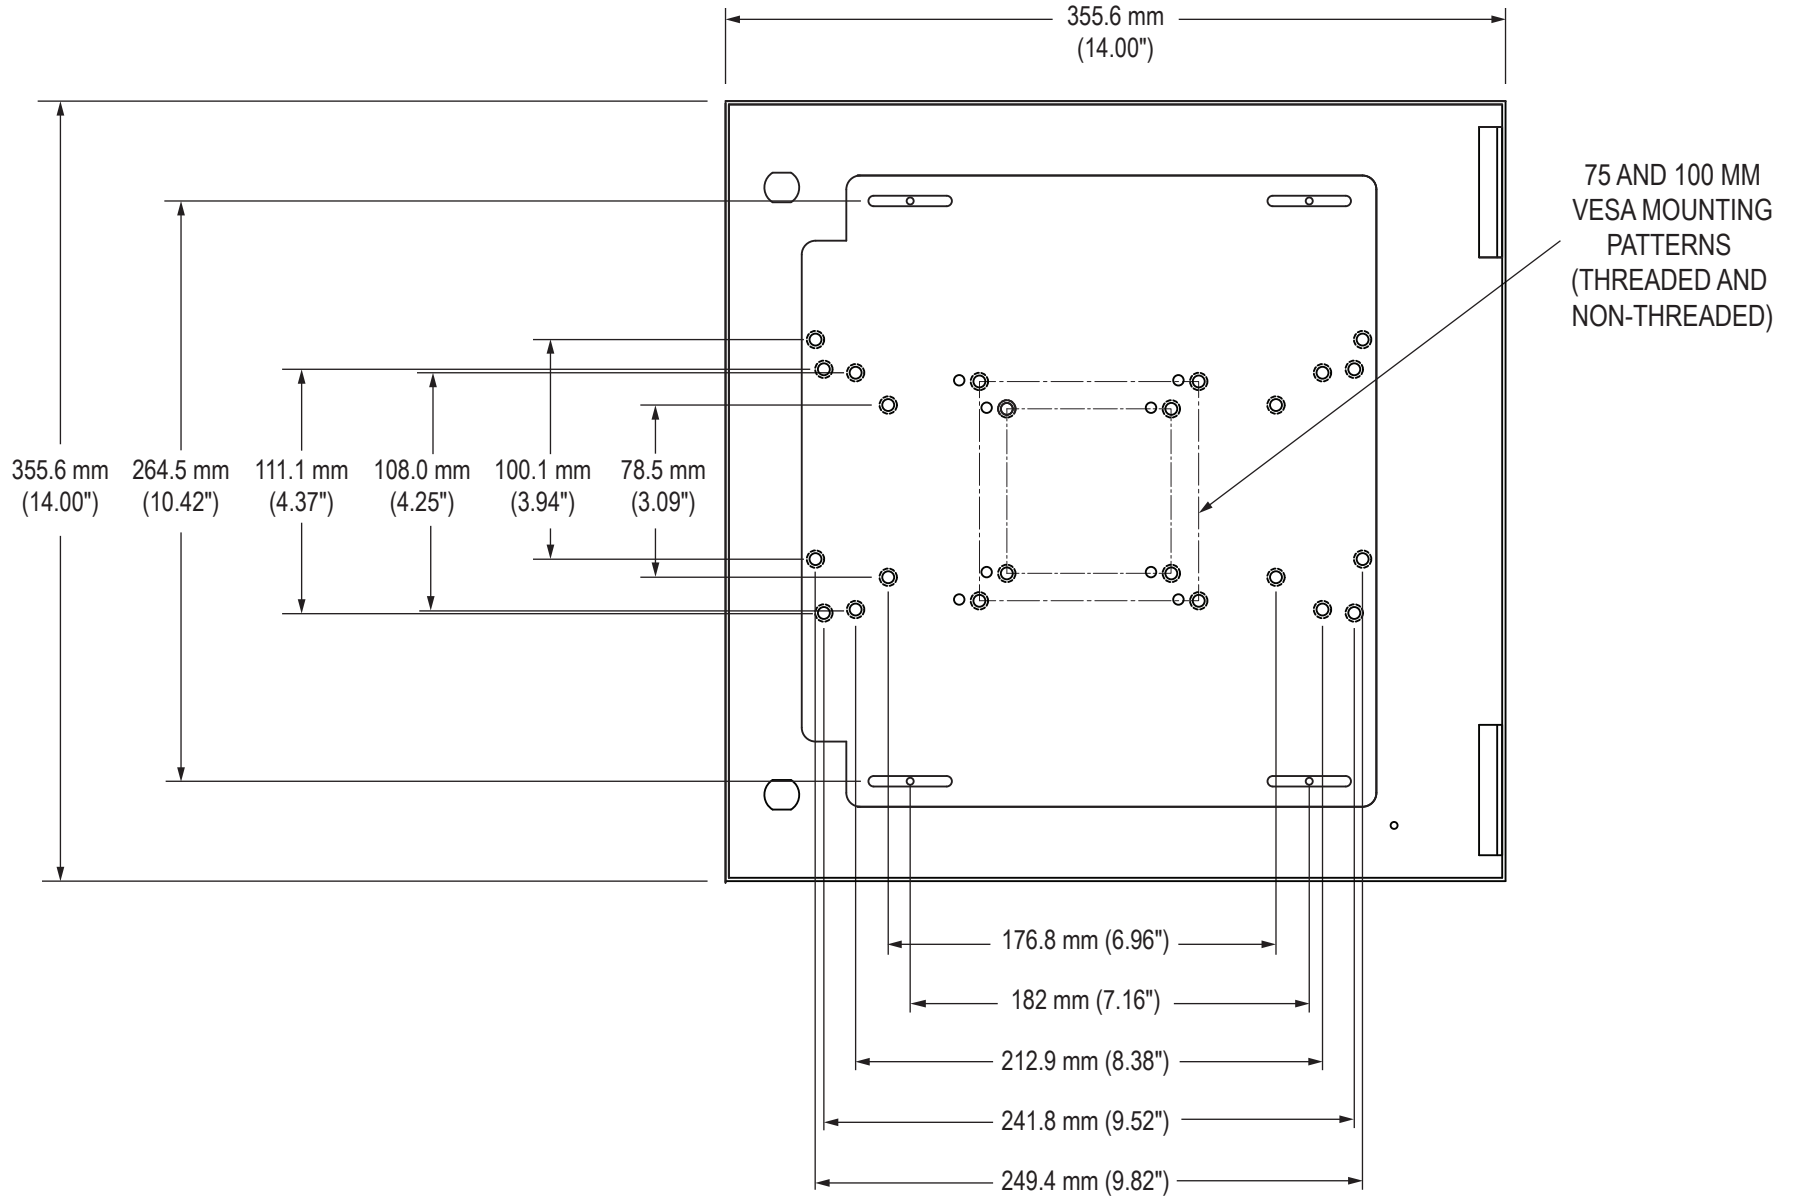

Top View

Rear View

Inside View of Access Door

Inside View of Enclosure

Close-up of Access Door (showing Mounting Bracket measurements)

WALL MOUNTING BRACKET

Front View of Enclosure

Side View

Rear View

MOUNTED ON PED4X4

Rear View

Side View