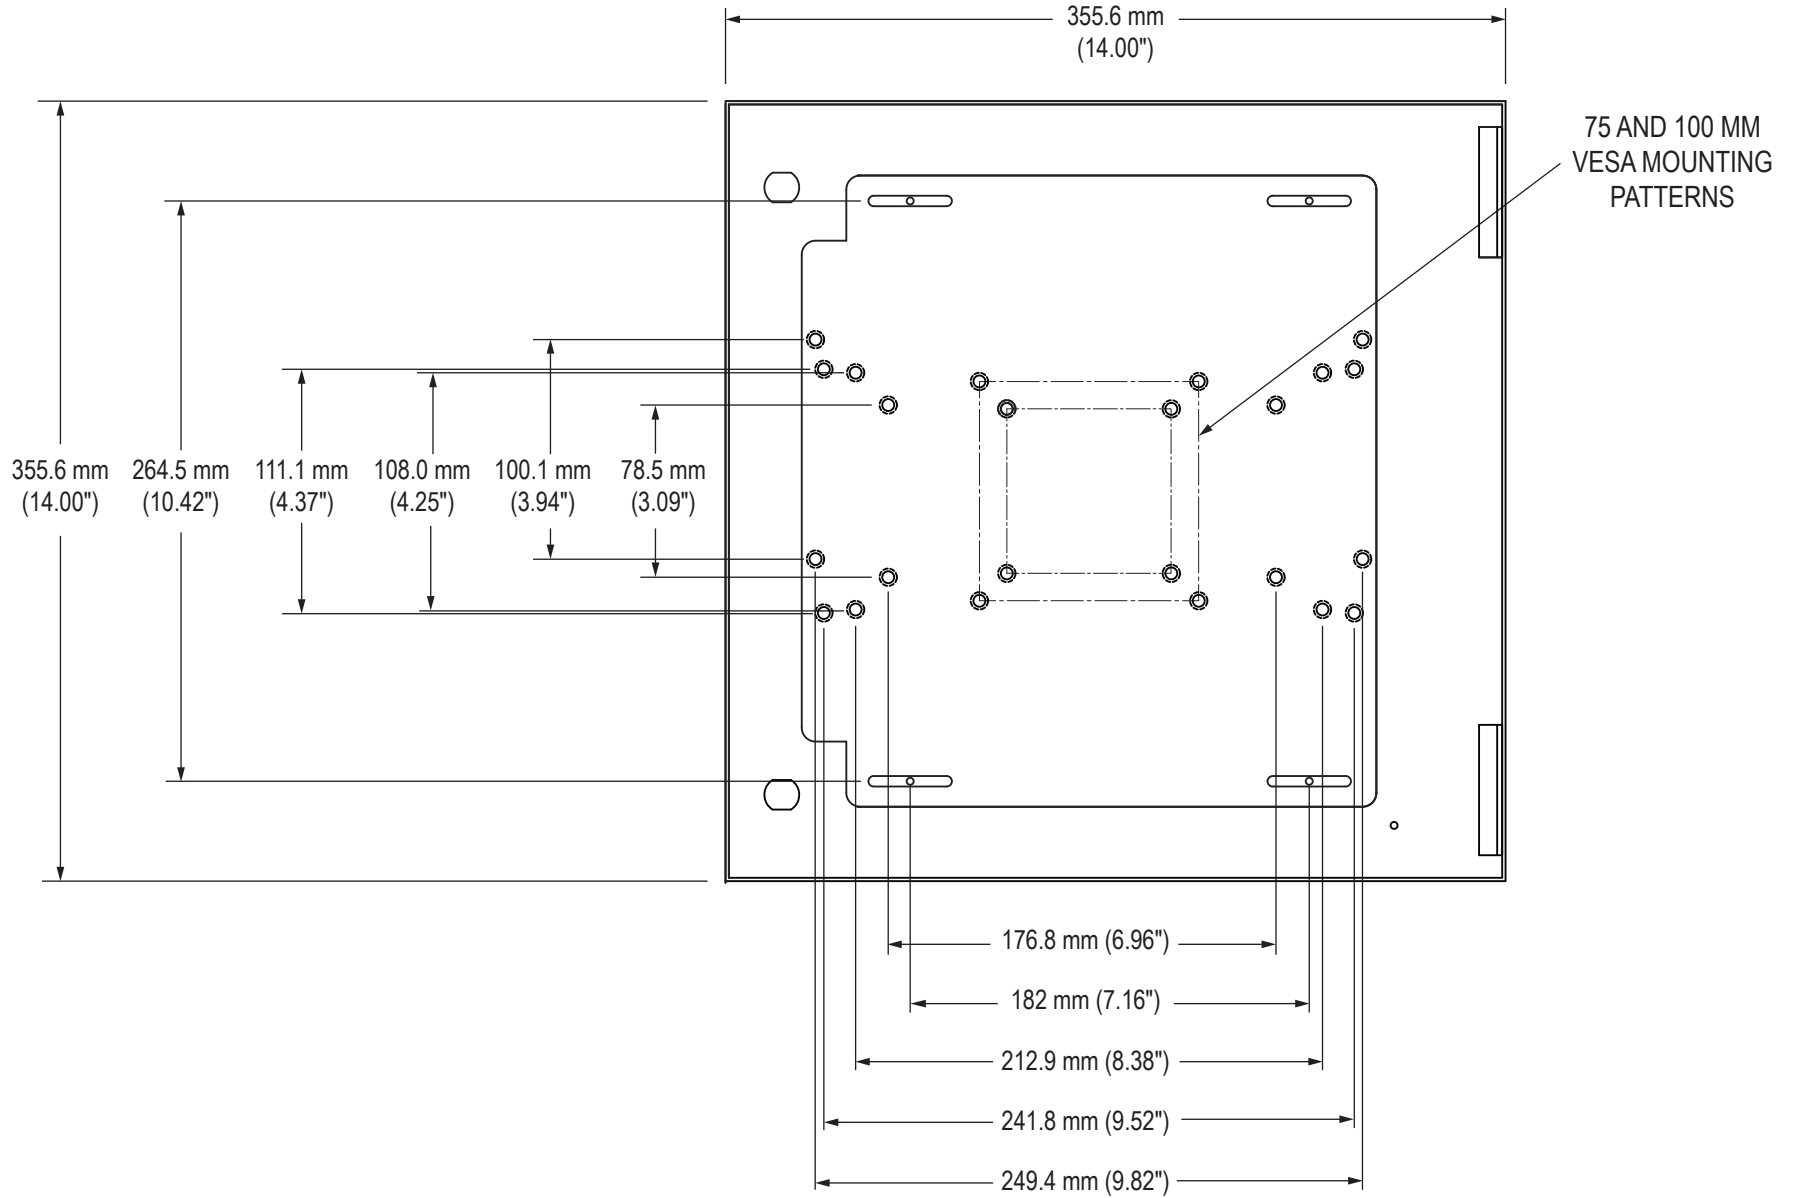

Top View

Rear View

Inside View of Access Door

Inside View of Enclosure

Close-up of Access Door (showing Mounting Bracket measurements)

WALL MOUNTING BRACKET

Front View of Enclosure

Side View

Rear View

MOUNTED ON PED4X4

Rear View

Side View