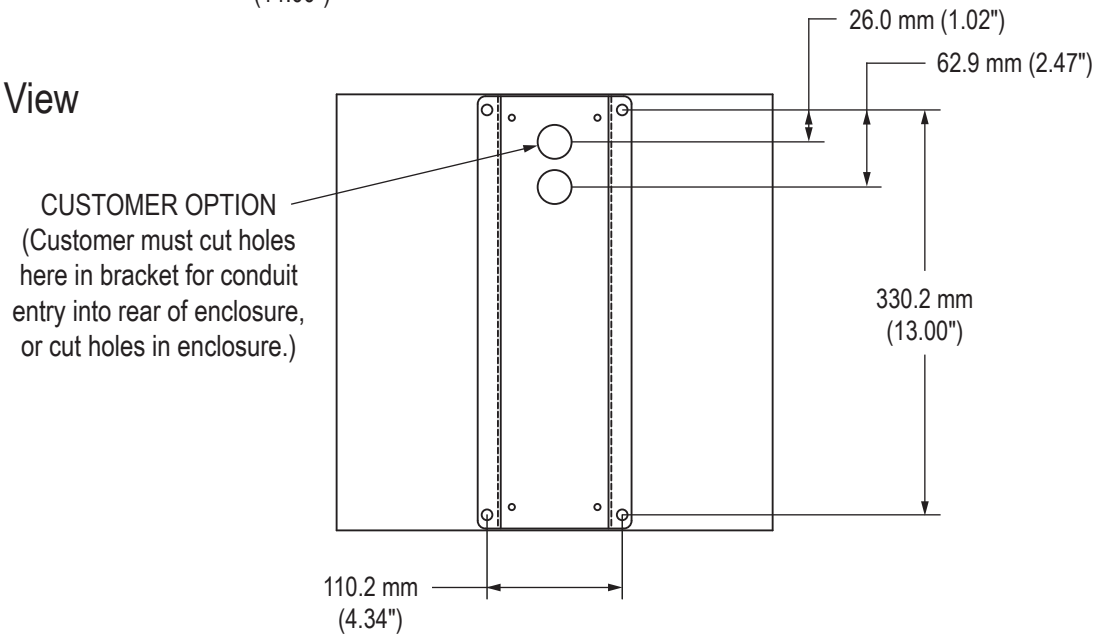

Top View

Rear View

Inside View of Access Door

Inside View of Enclosure

Close-up of Access Door (showing Mounting Bracket measurements)

WALL MOUNTING BRACKET

Front View of Enclosure

Side View

Rear View

MOUNTED ON PED4X4

Rear View

Side View