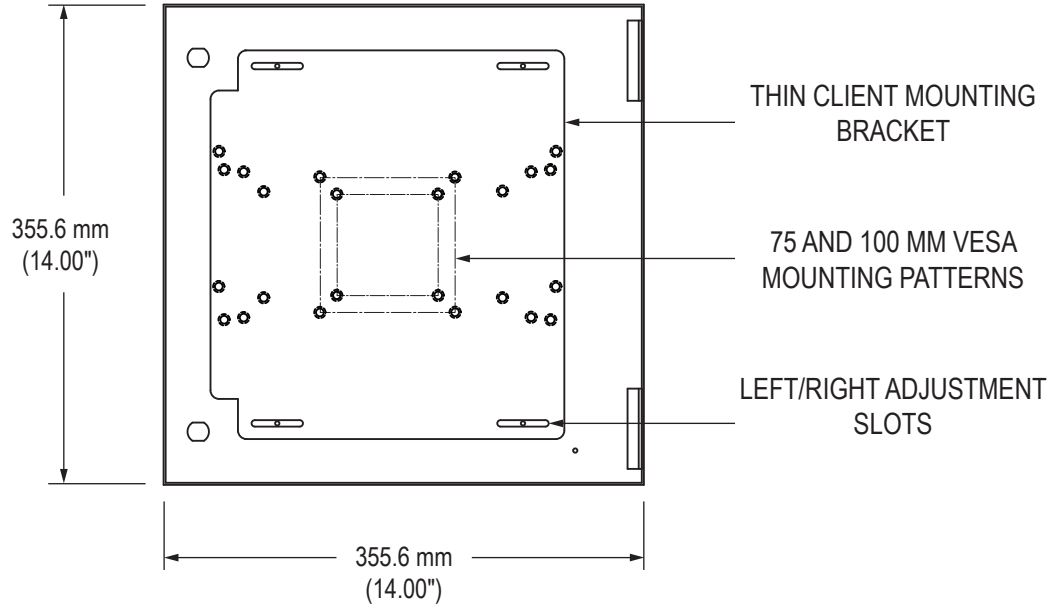

Top View

Rear View

Inside View of Access Door

Inside View of Enclosure

Close-up of Access Door (showing Mounting Bracket measurements)

WALL MOUNTING BRACKET

Front View of Enclosure

Side View

Rear View

MOUNTED ON PED4X4

Rear View

Side View