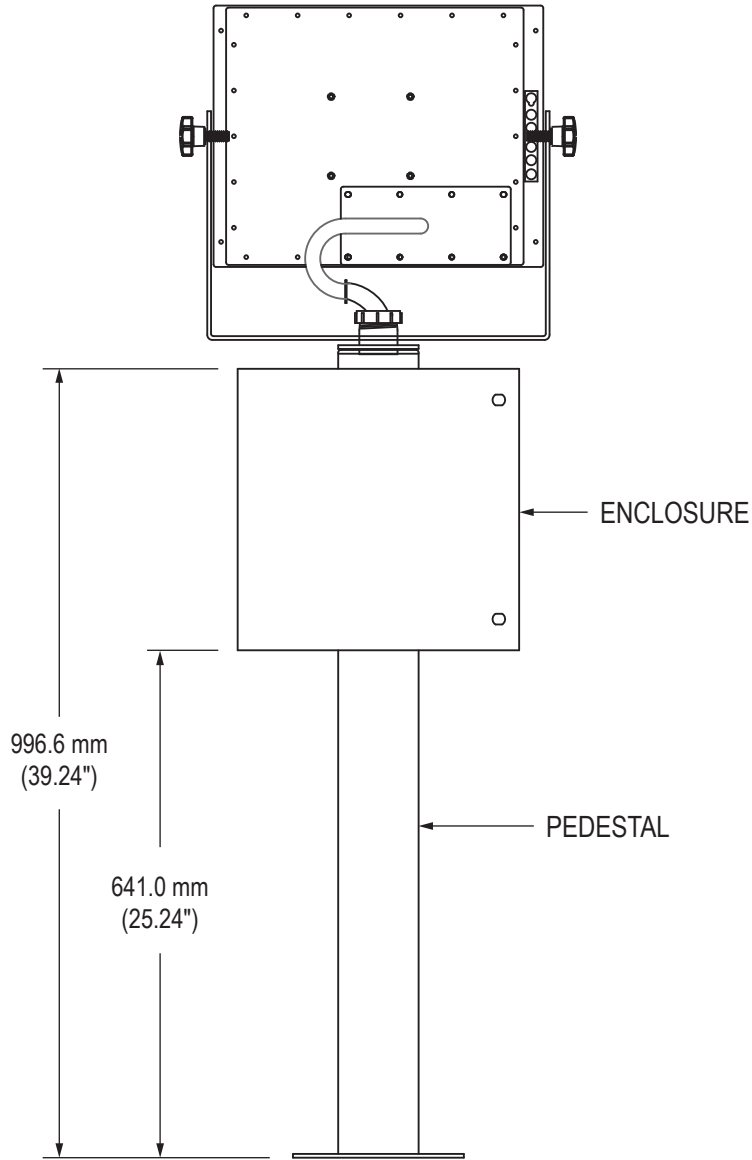

Top View

Rear View

Inside View of Access Door

Inside View of Enclosure

Close-up of Access Door (showing Mounting Bracket measurements)

WALL MOUNTING BRACKET

Front View of Enclosure

Side View

Rear View

MOUNTED ON PED4X4

Rear View

Side View