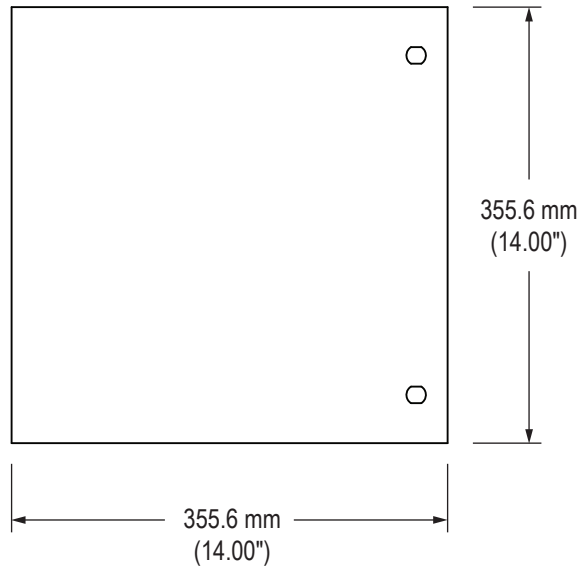

Top View

Rear View

Inside View of Access Door

Inside View of Enclosure

Close-up of Access Door (showing Mounting Bracket measurements)

WALL MOUNTING BRACKET

Front View of Enclosure

Side View

Rear View

MOUNTED ON PED4X4

Rear View

Side View