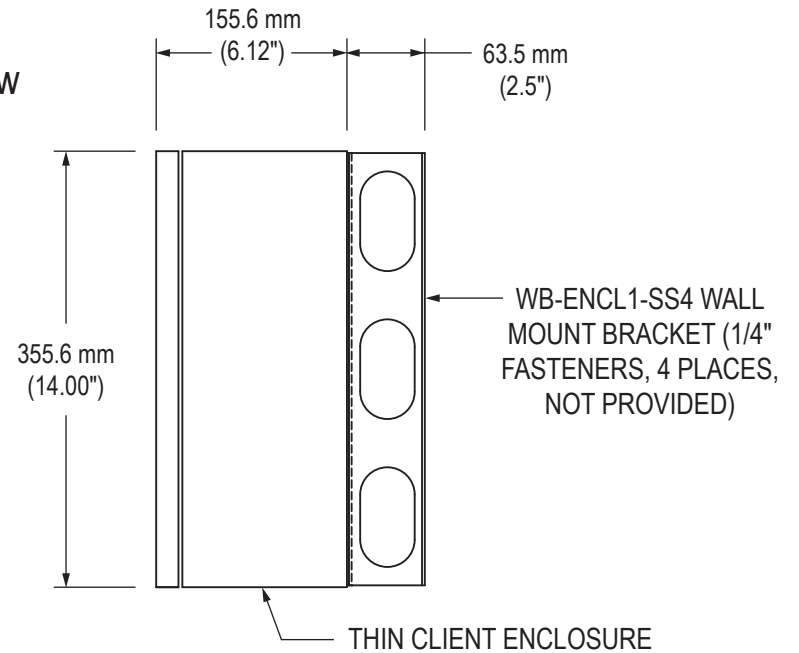

Top View

Rear View

Inside View of Access Door

Inside View of Enclosure

Close-up of Access Door (showing Mounting Bracket measurements)

WALL MOUNTING BRACKET

Front View of Enclosure

Side View

Rear View

MOUNTED ON PED4X4

Rear View

Side View