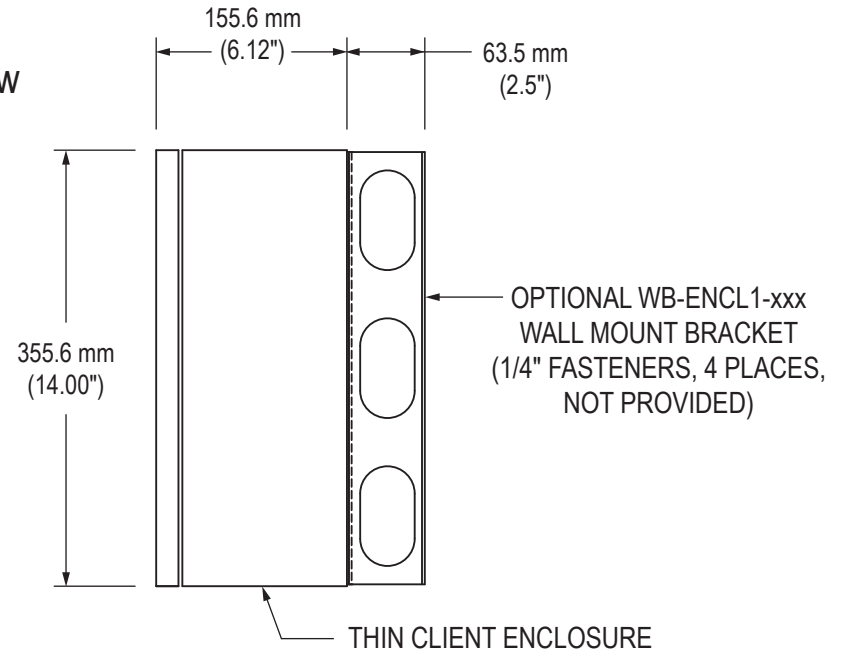

Top View

Rear View

Inside View of Access Door

Inside View of Enclosure

Close-up of Access Door (showing Mounting Bracket measurements)

WALL MOUNTING BRACKET

Front View of Enclosure

Side View

Rear View

MOUNTED ON PED4X4

Rear View

Side View