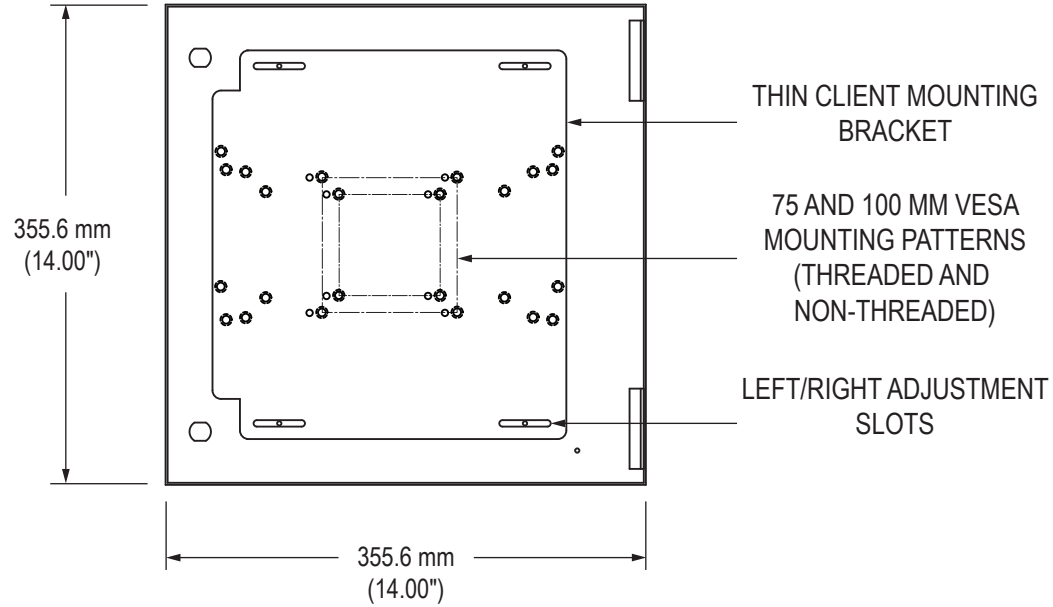

Top View

Rear View

Inside View of Access Door

Inside View of Enclosure

Close-up of Access Door (showing Mounting Bracket measurements)

WALL MOUNTING BRACKET

Front View of Enclosure

Side View

Rear View

MOUNTED ON PED4X4

Rear View

Side View