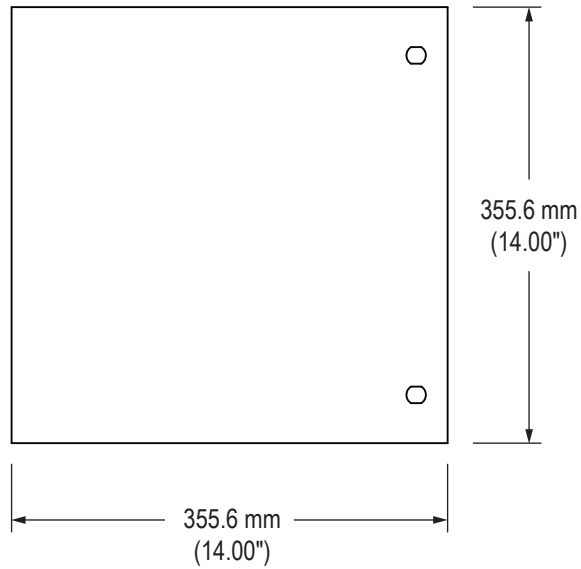

Top View

Rear View

Inside View of Access Door

Inside View of Enclosure

Close-up of Access Door (showing Mounting Bracket measurements)

WALL MOUNTING BRACKET

Front View of Enclosure

Side View

Rear View

MOUNTED ON PED4X4

Rear View

Side View