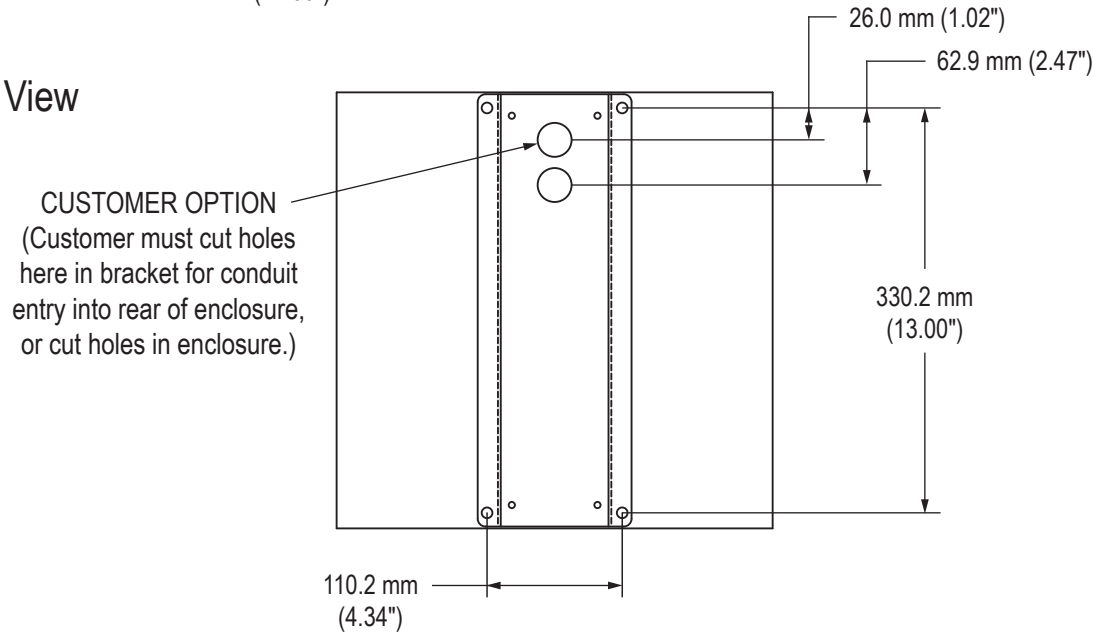

Top View

Rear View

Inside View of Access Door

Inside View of Enclosure

Close-up of Access Door (showing Mounting Bracket measurements)

WALL MOUNTING BRACKET

Front View of Enclosure

Side View

Rear View

MOUNTED ON PED4X4

Rear View

Side View