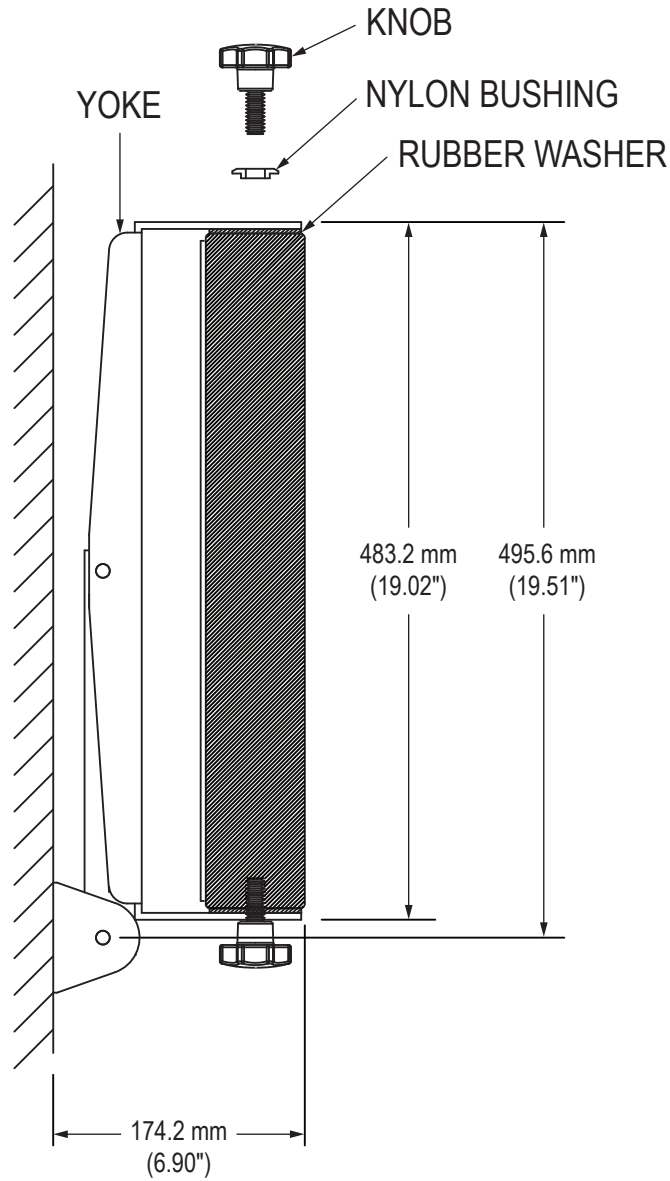

15/17" MODEL

Top View (Collapsed)

Side View (Extended)

Mounting Bracket

19" MODEL

Top View (Collapsed)

Side View (Extended)

Mounting Bracket

19.5" MODEL

Top View (Collapsed)

Side View (Extended)

Mounting Bracket

22" MODEL

Top View (Collapsed)

Side View (Extended)

Mounting Bracket

23" MODEL

Top View (Collapsed)

Side View (Extended)

Mounting Bracket