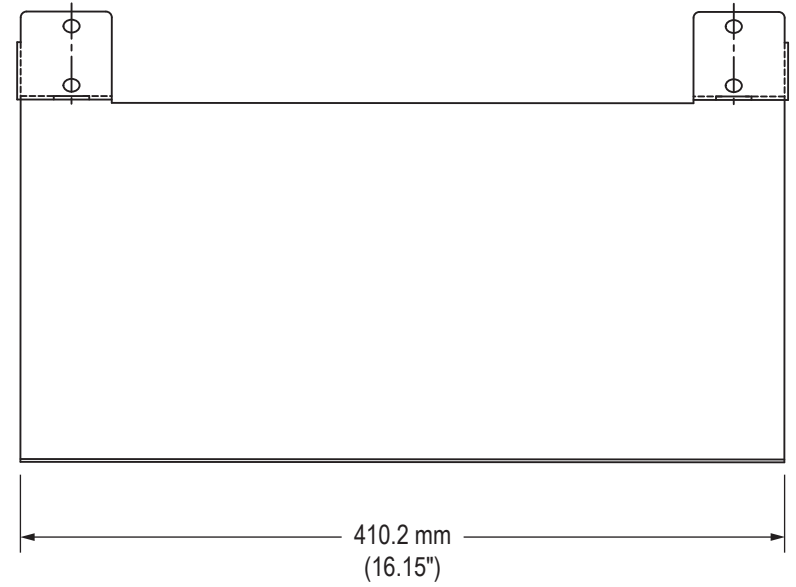

Side View

Top View

KB-TRAY-XX-06R

Side View

Top View

Mechanical Drawing – Keyboard Mounting Tray

© 2020

Hope Industrial Systems, Inc.
 Toll Free: (877) 762-9790 · International: +1 (678) 762-9790
 UK: +44 (0) 20 7193-2618 · E-mail: support@HopelIndustrial.com

Part Number: KB-TRAY series

Date: 2019.02.14

NOTES:

Revision:

Page 2 of 2