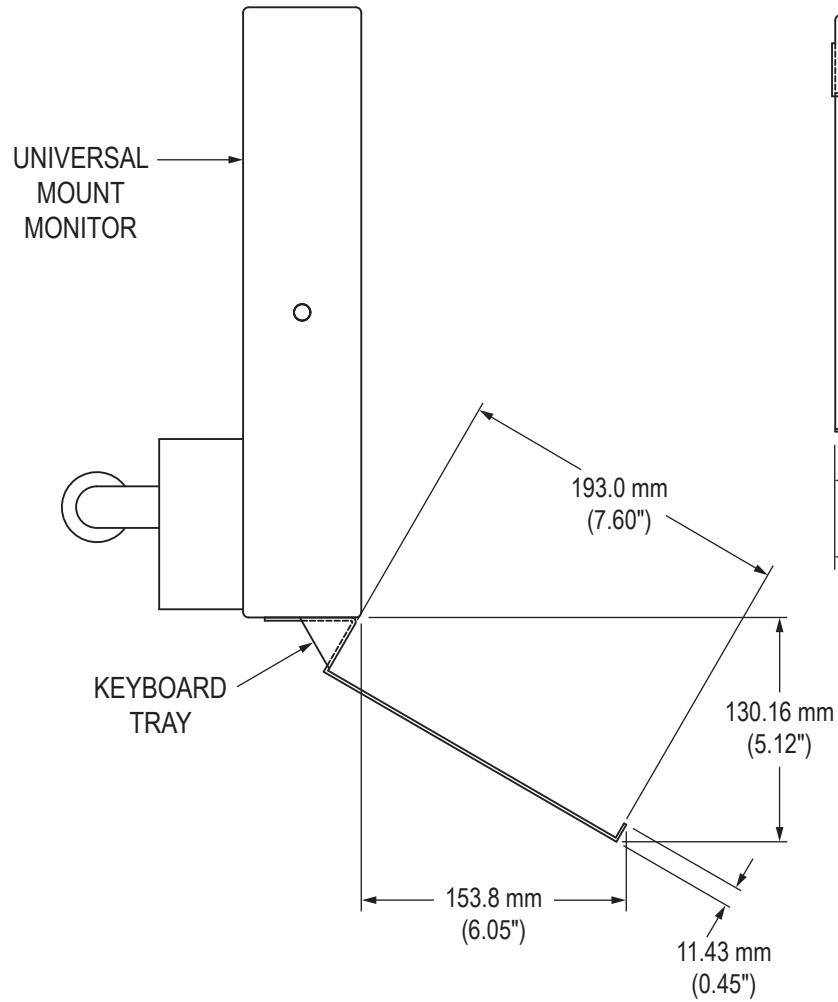

Side View

Top View

KB-TRAY-XX-06R

Side View

Top View

Mechanical Drawing – Keyboard Mounting Tray

© 2023

Hope Industrial Systems, Inc.

Toll Free: (877) 762-9790 · International: +1 (678) 762-9790
UK: +44 (0) 20 7193-2618 · E-mail: support@HopelIndustrial.com

Part Number: KB-TRAY series

Revision:

Date: 2019.02.14

Page 2 of 2

NOTES: