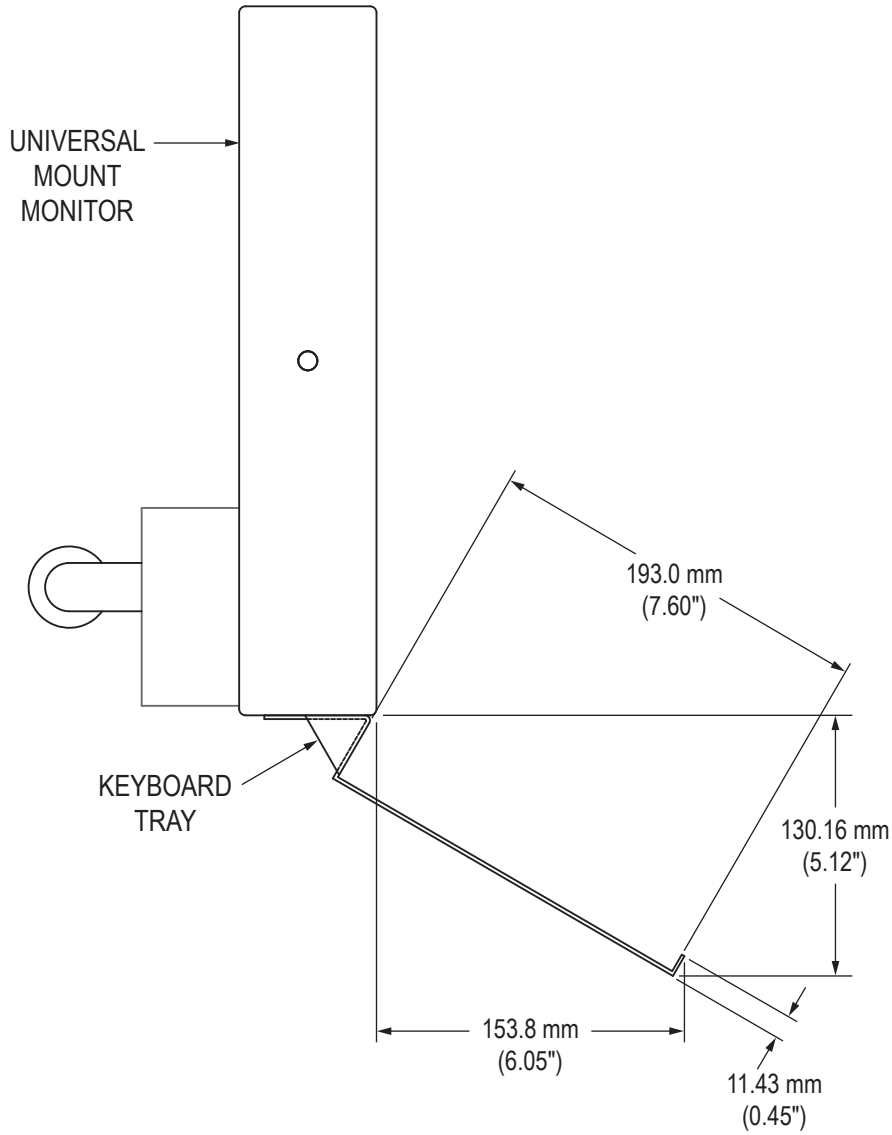

Side View

Top View

KB-TRAY-XX-06R

Side View

Top View

Mechanical Drawing – Keyboard Mounting Tray

© 2023

Hope Industrial Systems, Inc.

Toll Free: (877) 762-9790 · International: +1 (678) 762-9790
UK: +44 (0) 20 7193-2618 · E-mail: support@HopelIndustrial.com

Part Number: KB-TRAY series

Revision:

Date: 2019.02.14

Page 2 of 2

NOTES: