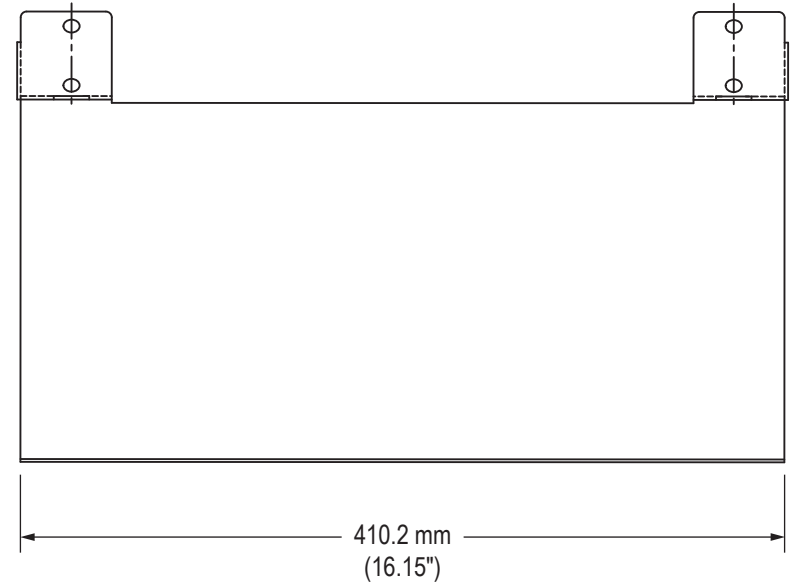

Side View

Top View

KB-TRAY-XX-06R

Side View

Top View

Mechanical Drawing – Keyboard Mounting Tray

© 2023

Hope Industrial Systems, Inc.

Toll Free: (877) 762-9790 · International: +1 (678) 762-9790
UK: +44 (0) 20 7193-2618 · E-mail: support@HopelIndustrial.com

Part Number: KB-TRAY series

Revision:

Date: 2019.02.14

Page 2 of 2

NOTES: