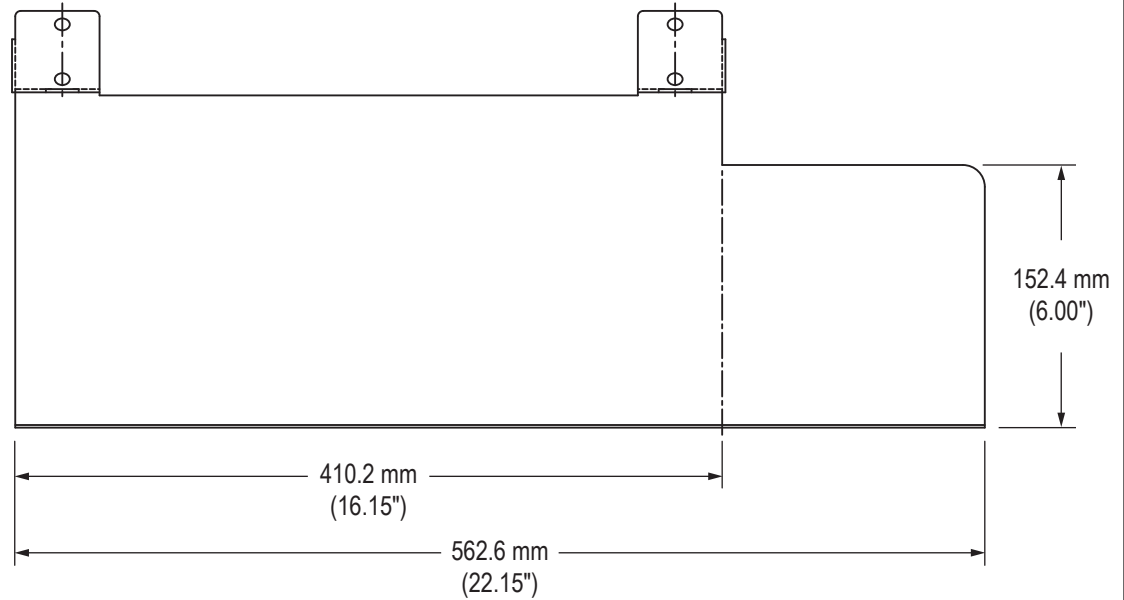

Side View

Top View

KB-TRAY-XX-06R

Side View

Top View

Mechanical Drawing – Keyboard Mounting Tray

© 2020

Hope Industrial Systems, Inc.
 Toll Free: (877) 762-9790 · International: +1 (678) 762-9790
 UK: +44 (0) 20 7193-2618 · E-mail: support@HopelIndustrial.com

Part Number: KB-TRAY series

Date: 2019.02.14

NOTES:

Revision:

Page 2 of 2