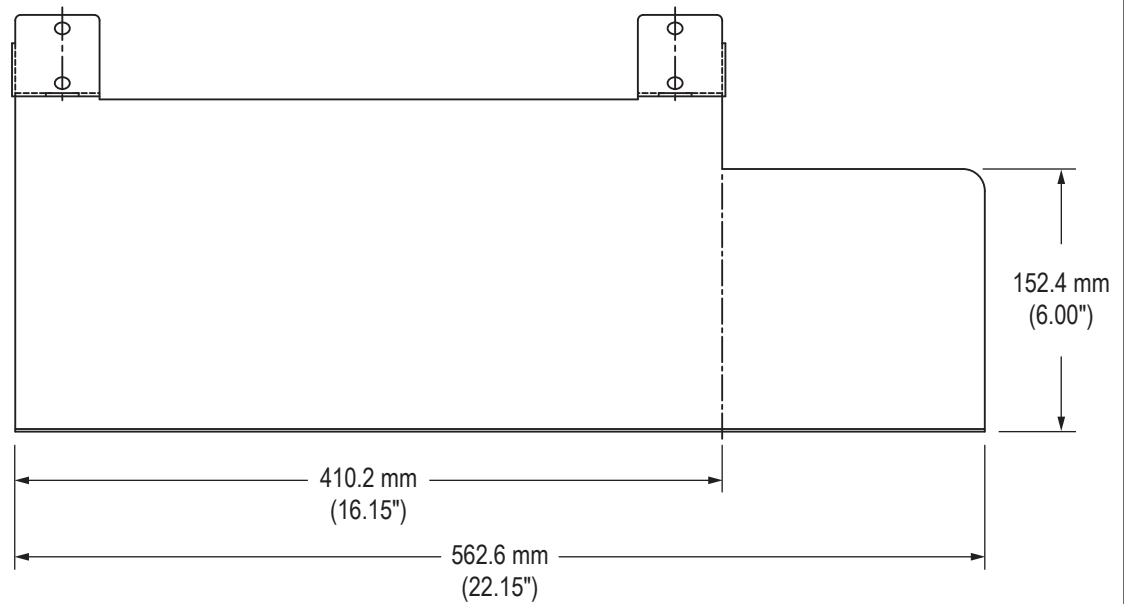

Side View

Top View

KB-TRAY-XX-06R

Side View

Top View

Mechanical Drawing – Keyboard Mounting Tray

© 2023

Hope Industrial Systems, Inc.

Toll Free: (877) 762-9790 · International: +1 (678) 762-9790
UK: +44 (0) 20 7193-2618 · E-mail: support@HopelIndustrial.com

Part Number: KB-TRAY series

Revision:

Date: 2019.02.14

Page 2 of 2

NOTES: