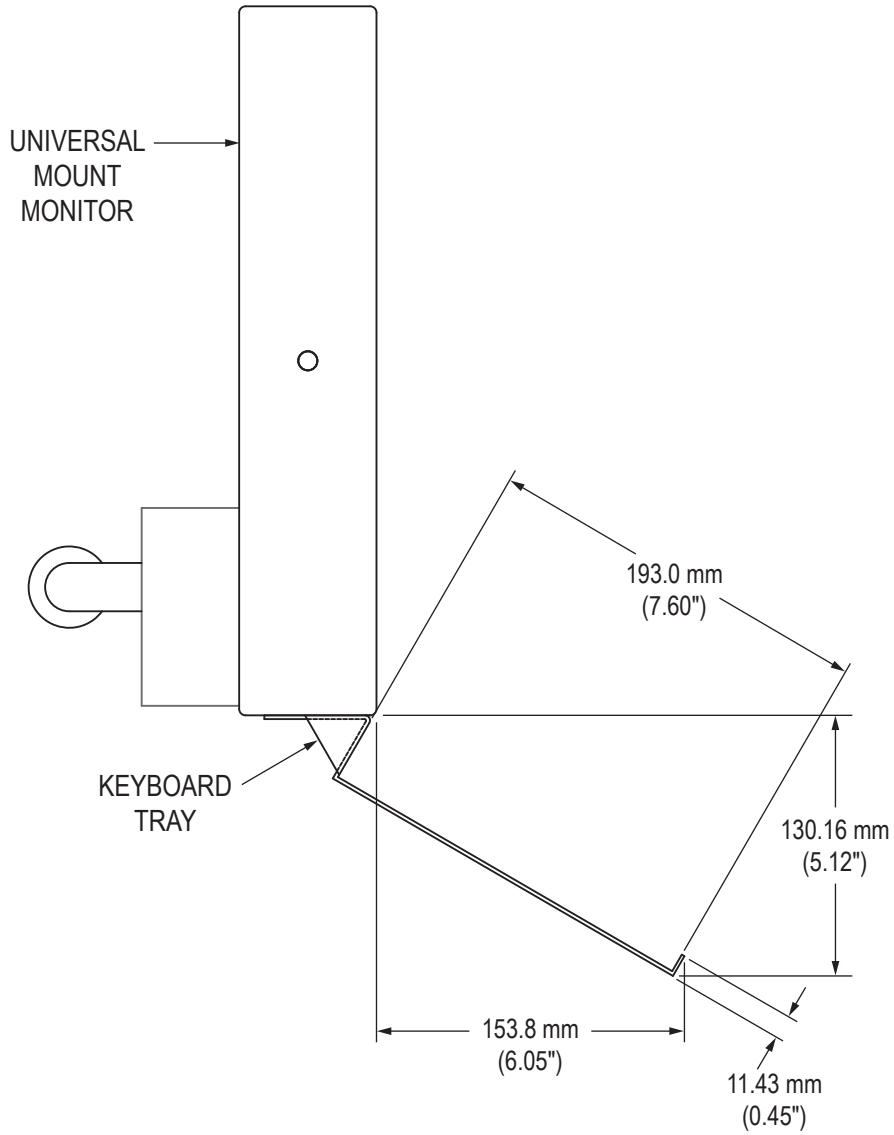

Side View

Top View

KB-TRAY-XX-06R

Side View

Top View

Mechanical Drawing – Keyboard Mounting Tray

© 2020

Hope Industrial Systems, Inc.
 Toll Free: (877) 762-9790 · International: +1 (678) 762-9790
 UK: +44 (0) 20 7193-2618 · E-mail: support@HopelIndustrial.com

Part Number: KB-TRAY series

Date: 2019.02.14

NOTES:

Revision:

Page 2 of 2