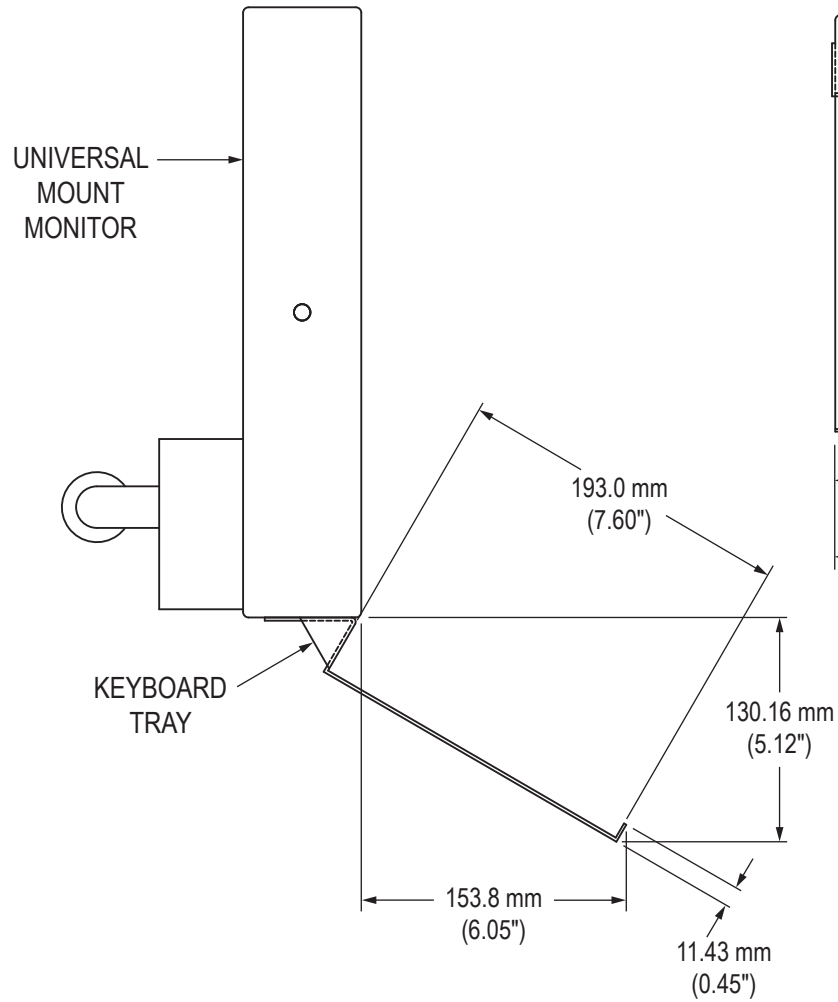

Side View

Top View

KB-TRAY-XX-06R

Side View

Top View

Mechanical Drawing – Keyboard Mounting Tray

© 2020

Hope Industrial Systems, Inc.
 Toll Free: (877) 762-9790 · International: +1 (678) 762-9790
 UK: +44 (0) 20 7193-2618 · E-mail: support@HopelIndustrial.com

Part Number: KB-TRAY series

Date: 2019.02.14

NOTES:

Revision:

Page 2 of 2