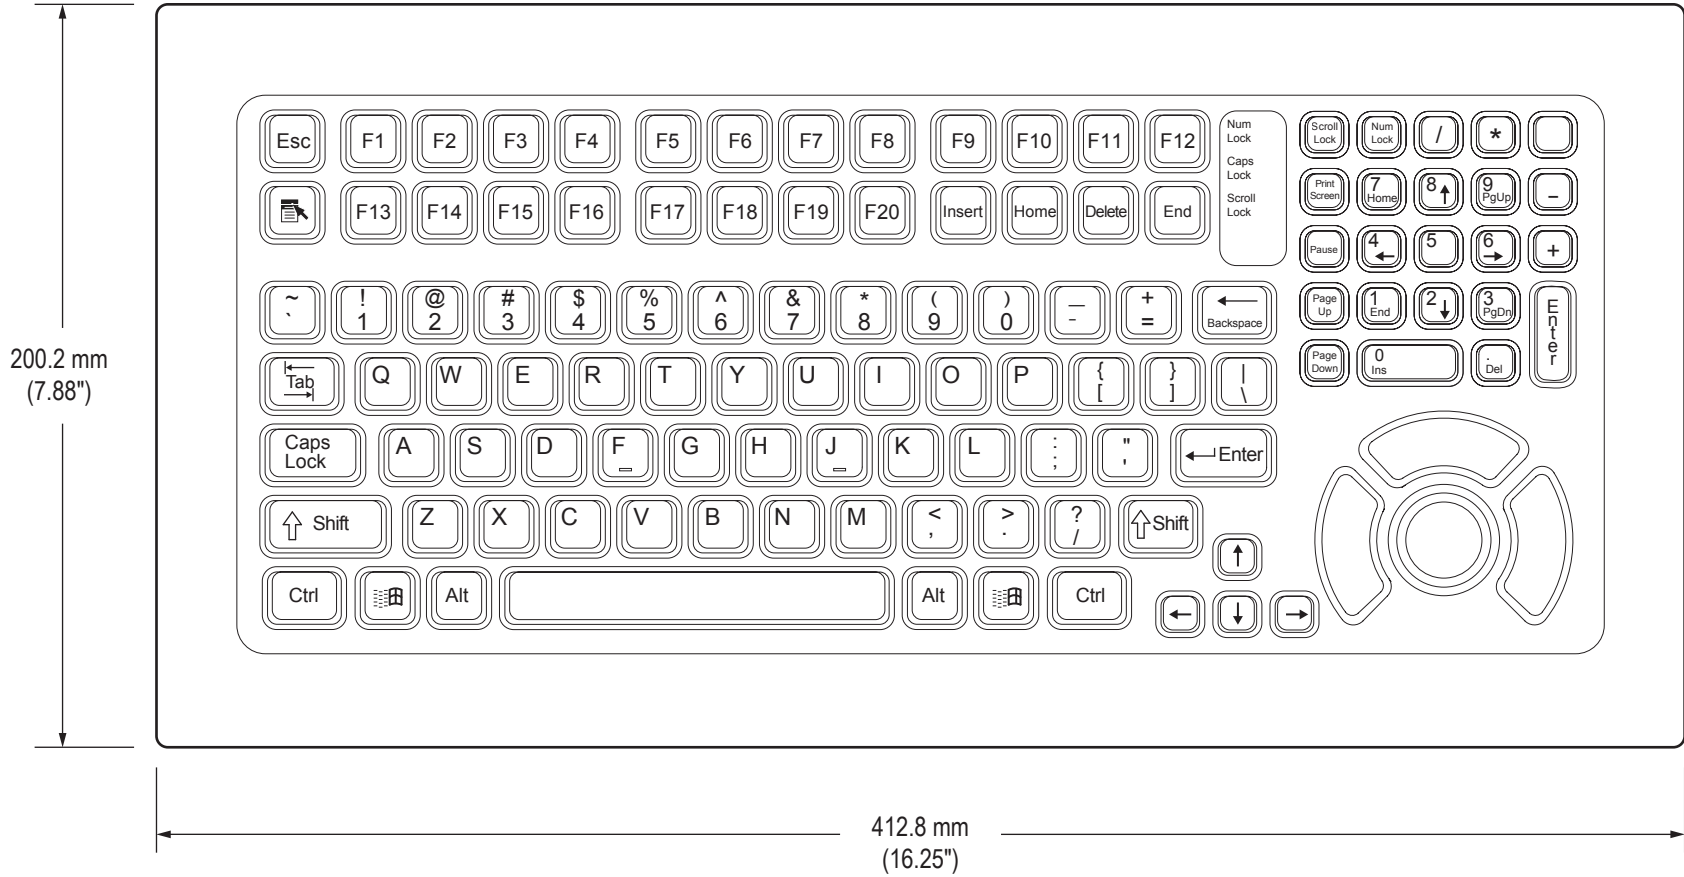

# Detailed Top View Showing Keys

(Note: mounting bracket not shown)

### Rear View of Mounting Plate

1/4-20 MACHINE SCREWS  
IN PANEL (4 PLACES AS  
SHOWN, NOT PROVIDED)

### Side View