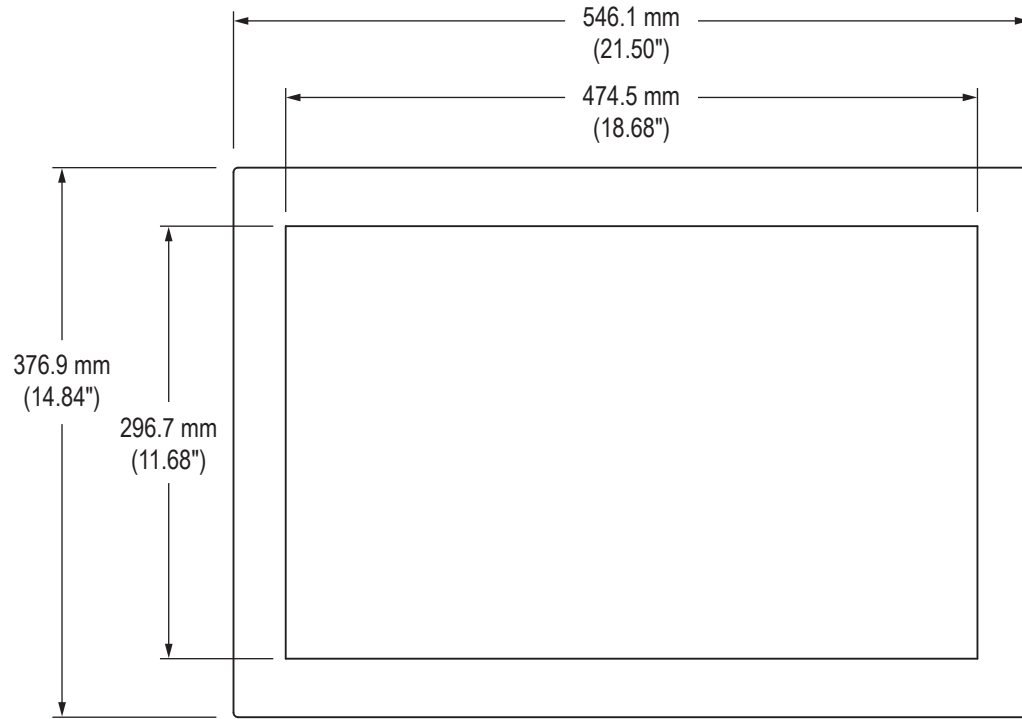

Front View

Side View

# Rear View

REAR PANEL

CABLE ENTRY (4 Models):  
 NEMA 2, 12/4, or 12/4/4X Compression Gland  
 NEMA 12/4 or 12/4/4X Conduit Cable Exit  
 NEMA 12/4 or 12/4/4X PermaGland  
 NEMA 12/4 or 12/4/4X Cover Plate with Pilot Hole