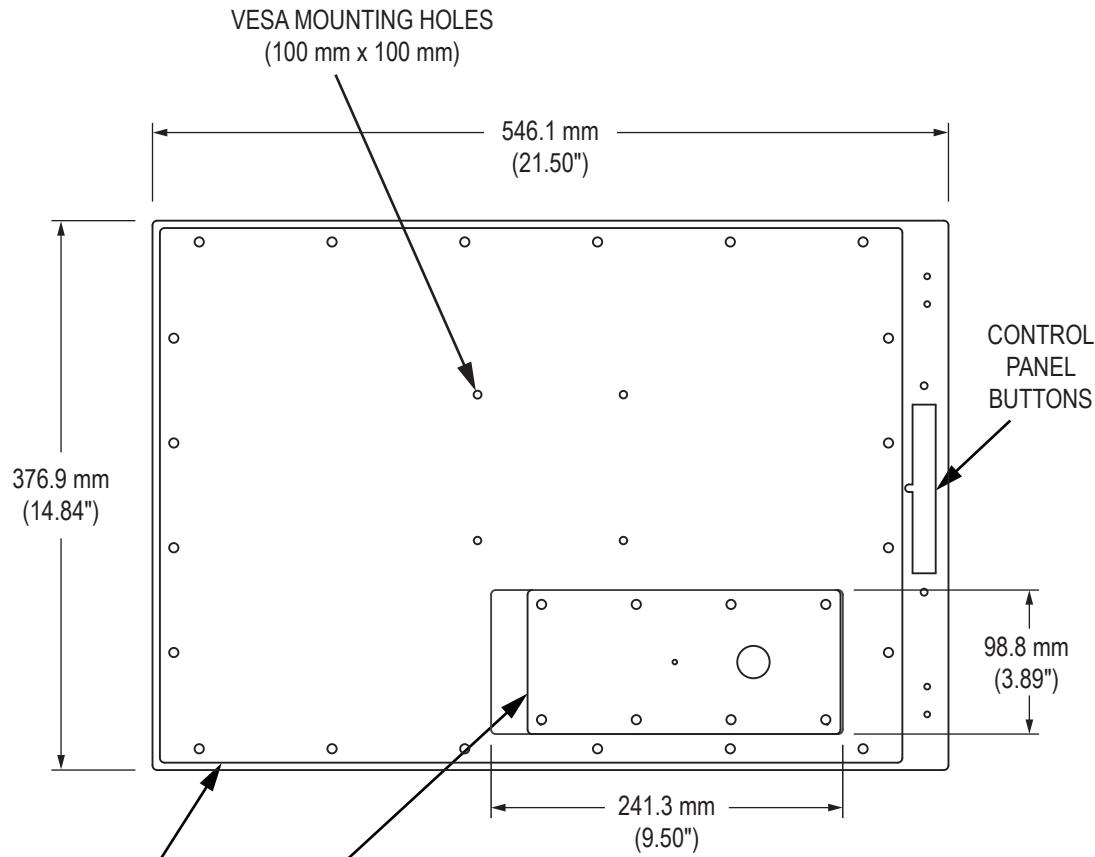

Front View

Side View

# Rear View

REAR PANEL

CABLE ENTRY (4 Models):  
 NEMA 2, 12/4, or 12/4/4X Compression Gland  
 NEMA 12/4 or 12/4/4X Conduit Cable Exit  
 NEMA 12/4 or 12/4/4X PermaGland  
 NEMA 12/4 or 12/4/4X Cover Plate with Pilot Hole