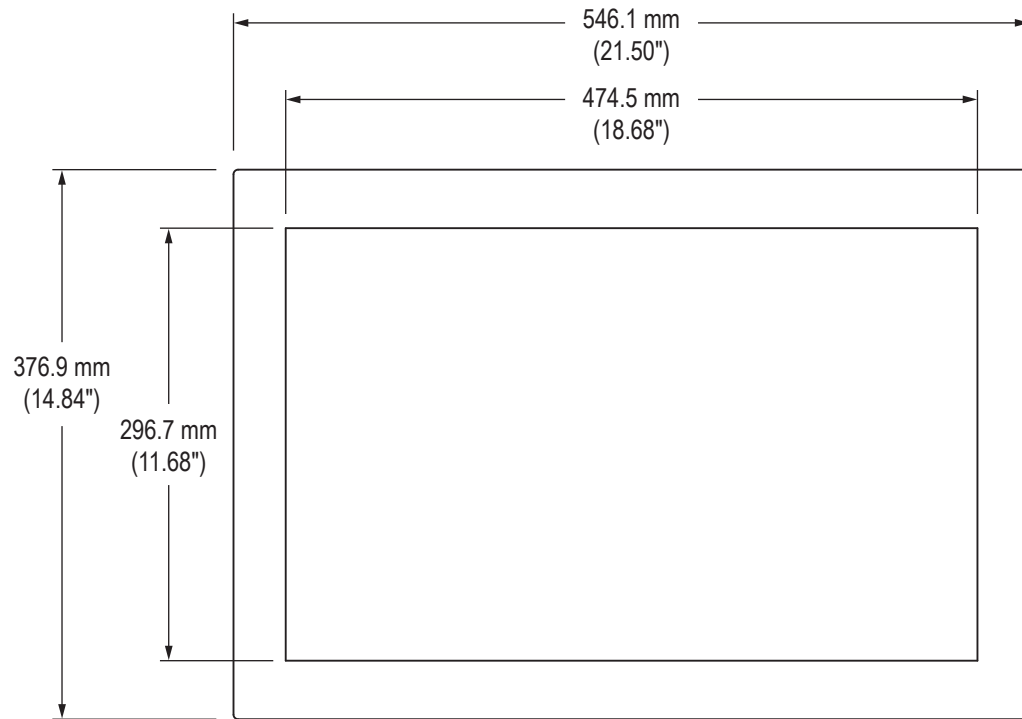

Front View

Side View

### Rear View

REAR PANEL

CABLE ENTRY (4 Models):  
 NEMA 2, 12/4, or 12/4/4X Compression Gland  
 NEMA 12/4 or 12/4/4X Conduit Cable Exit  
 NEMA 12/4 or 12/4/4X PermaGland  
 NEMA 12/4 or 12/4/4X Cover Plate with Pilot Hole