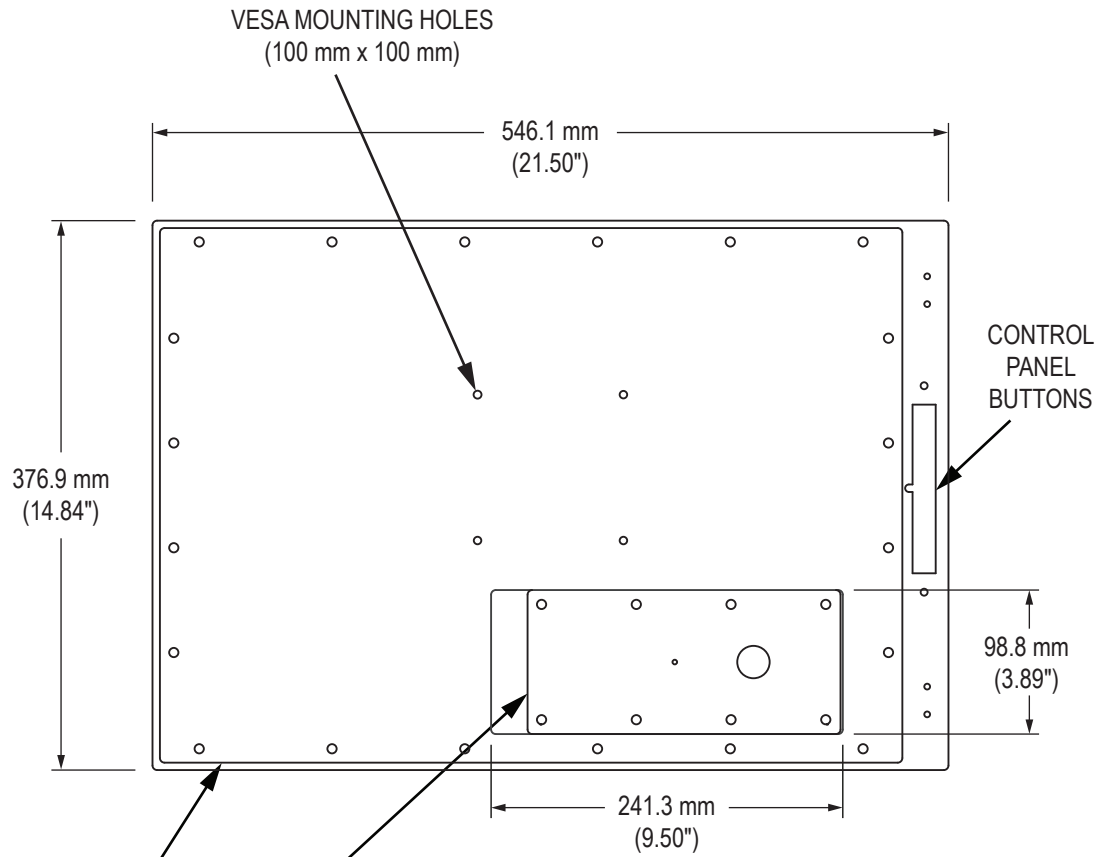

Front View

Side View

### Rear View

REAR PANEL

CABLE ENTRY (4 Models):  
 NEMA 2, 12/4, or 12/4/4X Compression Gland  
 NEMA 12/4 or 12/4/4X Conduit Cable Exit  
 NEMA 12/4 or 12/4/4X PermaGland  
 NEMA 12/4 or 12/4/4X Cover Plate with Pilot Hole