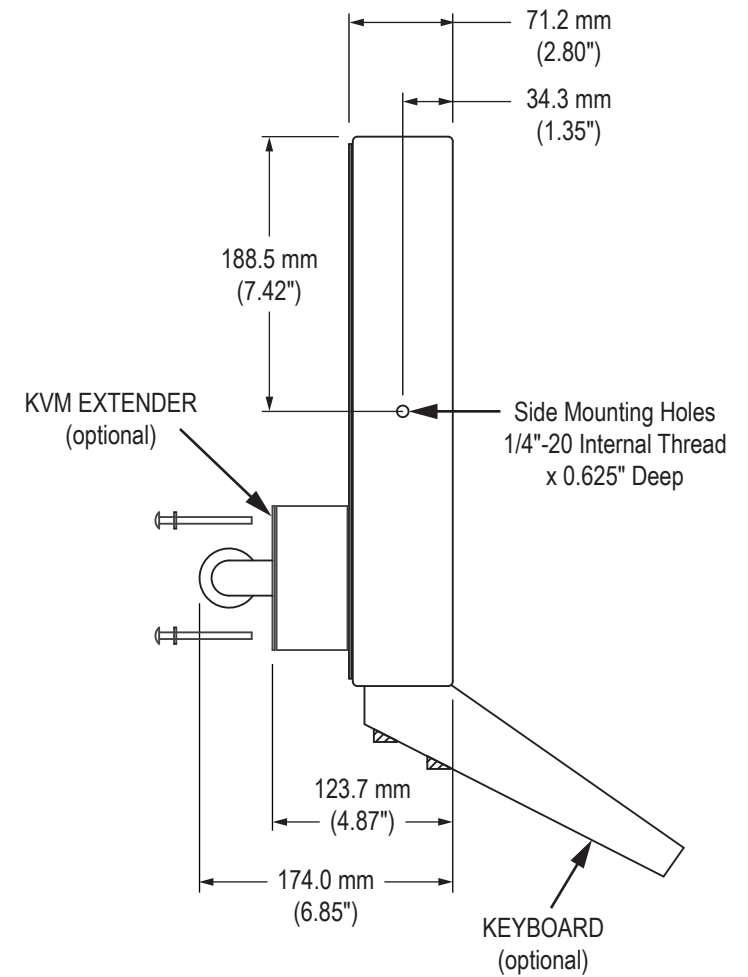

Front View

Side View

### Rear View

REAR PANEL

CABLE ENTRY (4 Models):  
 NEMA 2, 12/4, or 12/4/4X Compression Gland  
 NEMA 12/4 or 12/4/4X Conduit Cable Exit  
 NEMA 12/4 or 12/4/4X PermaGland  
 NEMA 12/4 or 12/4/4X Cover Plate with Pilot Hole