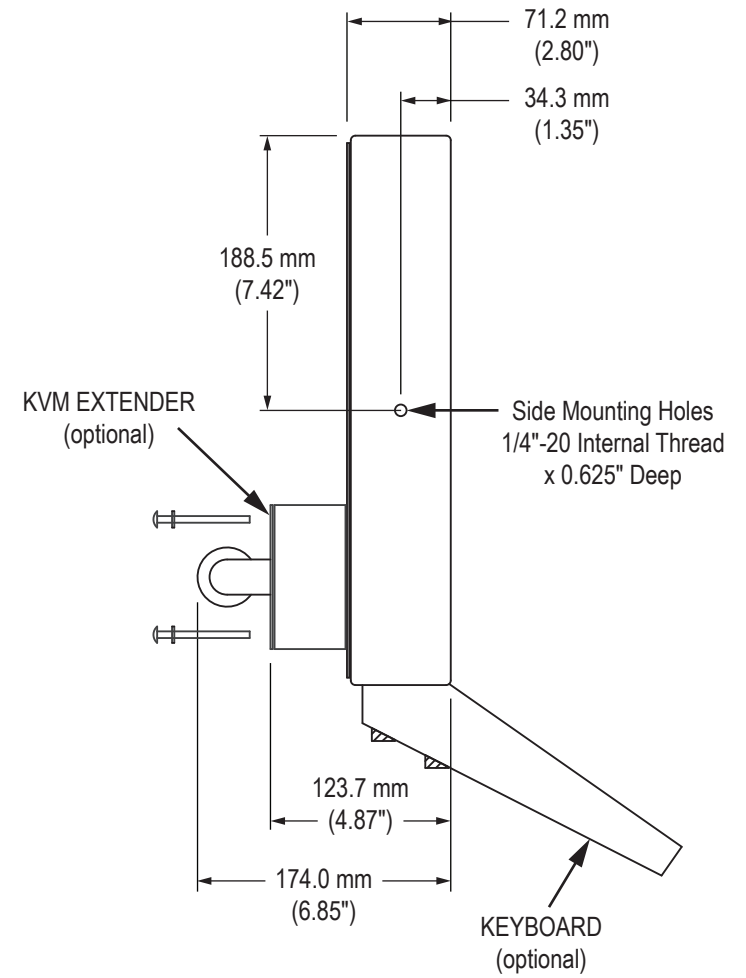

Front View

Side View

# Rear View

REAR PANEL

CABLE ENTRY (4 Models):  
 NEMA 2, 12/4, or 12/4/4X Compression Gland  
 NEMA 12/4 or 12/4/4X Conduit Cable Exit  
 NEMA 12/4 or 12/4/4X PermaGland  
 NEMA 12/4 or 12/4/4X Cover Plate with Pilot Hole