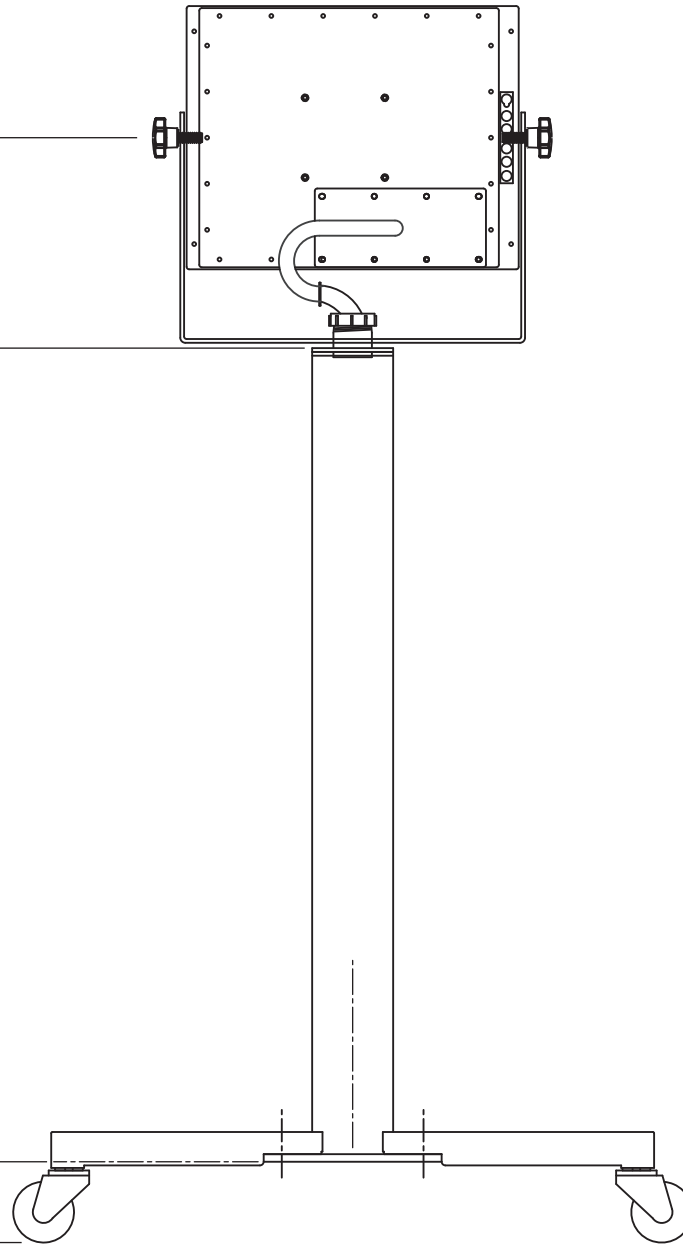

### Front View

- 292 mm (11.5") for YB1517
- 322.6 mm (12.7") for YB19
- 279.4 mm (11.0") for YB19.5
- 309.9 mm (12.2") for YB22
- 309.9 mm (12.2") for YB23.8

1016 mm  
(40.00")

101.3 mm (4.0")  
(Extra height created  
by caster wheels)

Top View