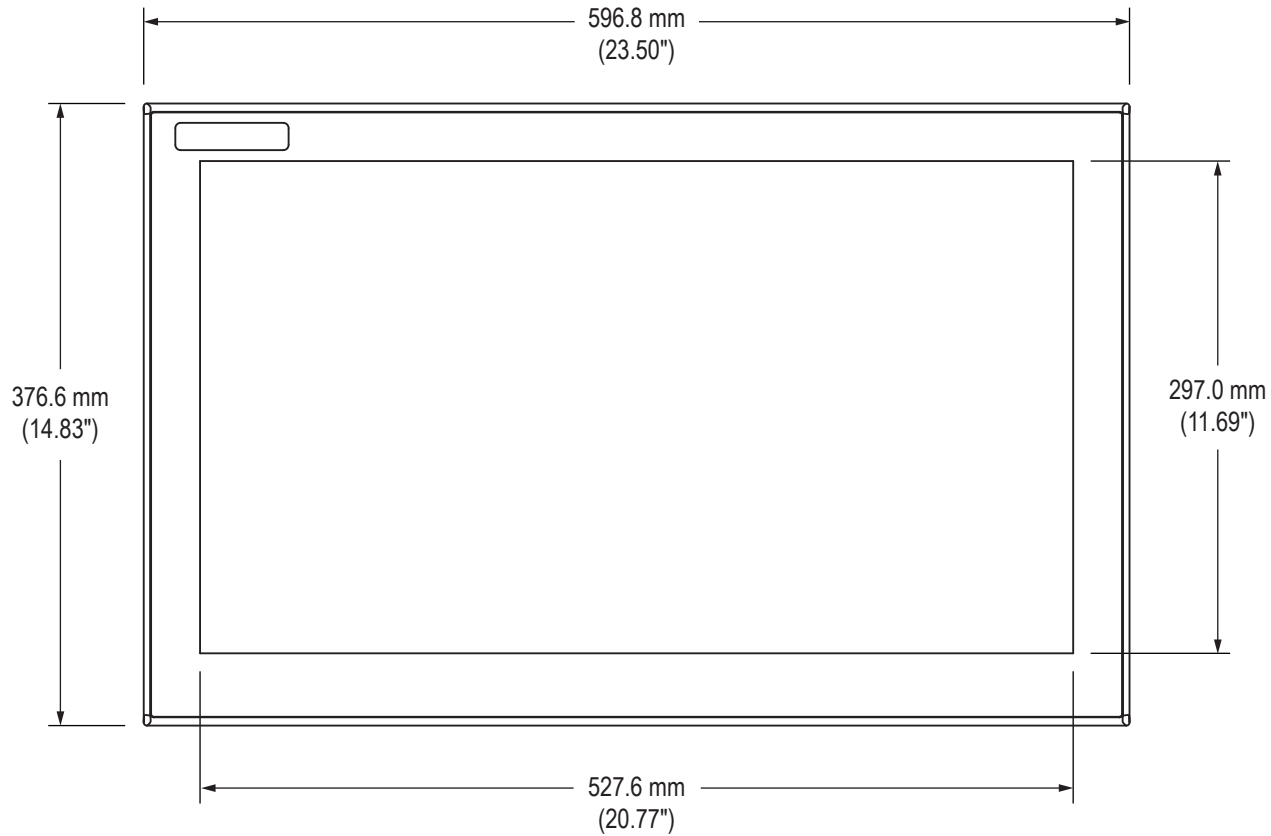

HIS-ML23.8-Fxxx Models

Front View

Side View

HIS-ML23.8-Fxxx Models

Rear View

Bottom View

HIS-ML23.8-Fxxx Models

Bottom View (showing Cable Connections)

Mounting Diagram

HIS-ML23.8-Sxxx Models

Front View

Side View

HIS-ML23.8-Sxxx Models

Rear View

Bottom View

HIS-ML23.8-Sxxx Models

Bottom View (showing Cable Connections)

Mounting Diagram

Cutout Dimensions (All Models)

VB-22A Accessory Mounting Bracket

Rear View

Bottom View