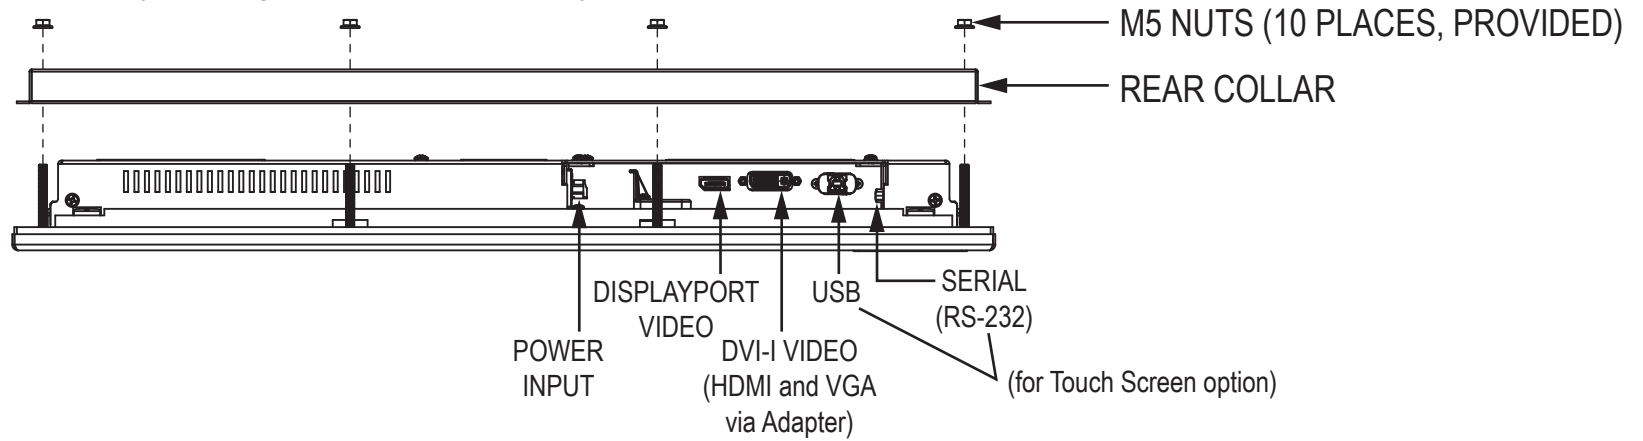

Mounting Diagram

HIS-ML23.8-Sxxx Models

Front View

Side View

HIS-ML23.8-Sxxx Models

Rear View

Bottom View

HIS-ML23.8-Sxxx Models

Bottom View (showing Cable Connections)

Mounting Diagram

Cutout Dimensions (All Models)

VB-22A Accessory Mounting Bracket

Rear View

Bottom View