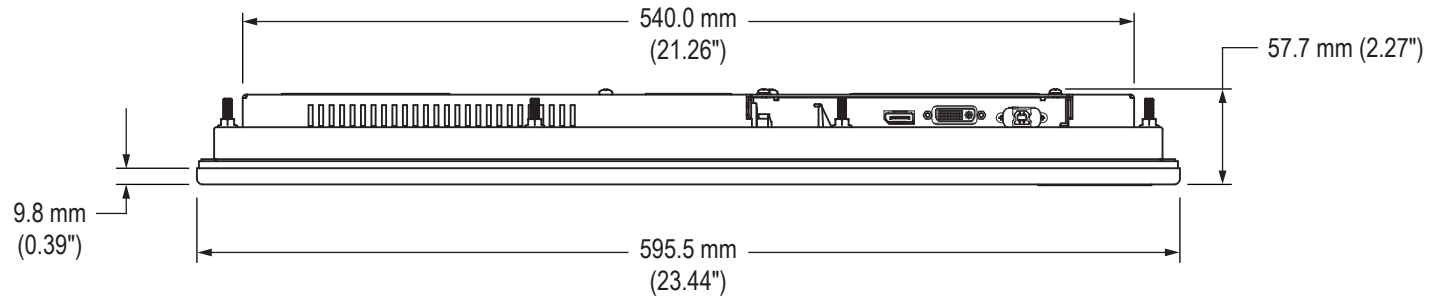

Mounting Diagram

HIS-ML23.8-Sxxx Models

Front View

Side View

HIS-ML23.8-Sxxx Models

Rear View

Bottom View

HIS-ML23.8-Sxxx Models

Bottom View (showing Cable Connections)

Mounting Diagram

Cutout Dimensions (All Models)

VB-22A Accessory Mounting Bracket

Rear View

Bottom View