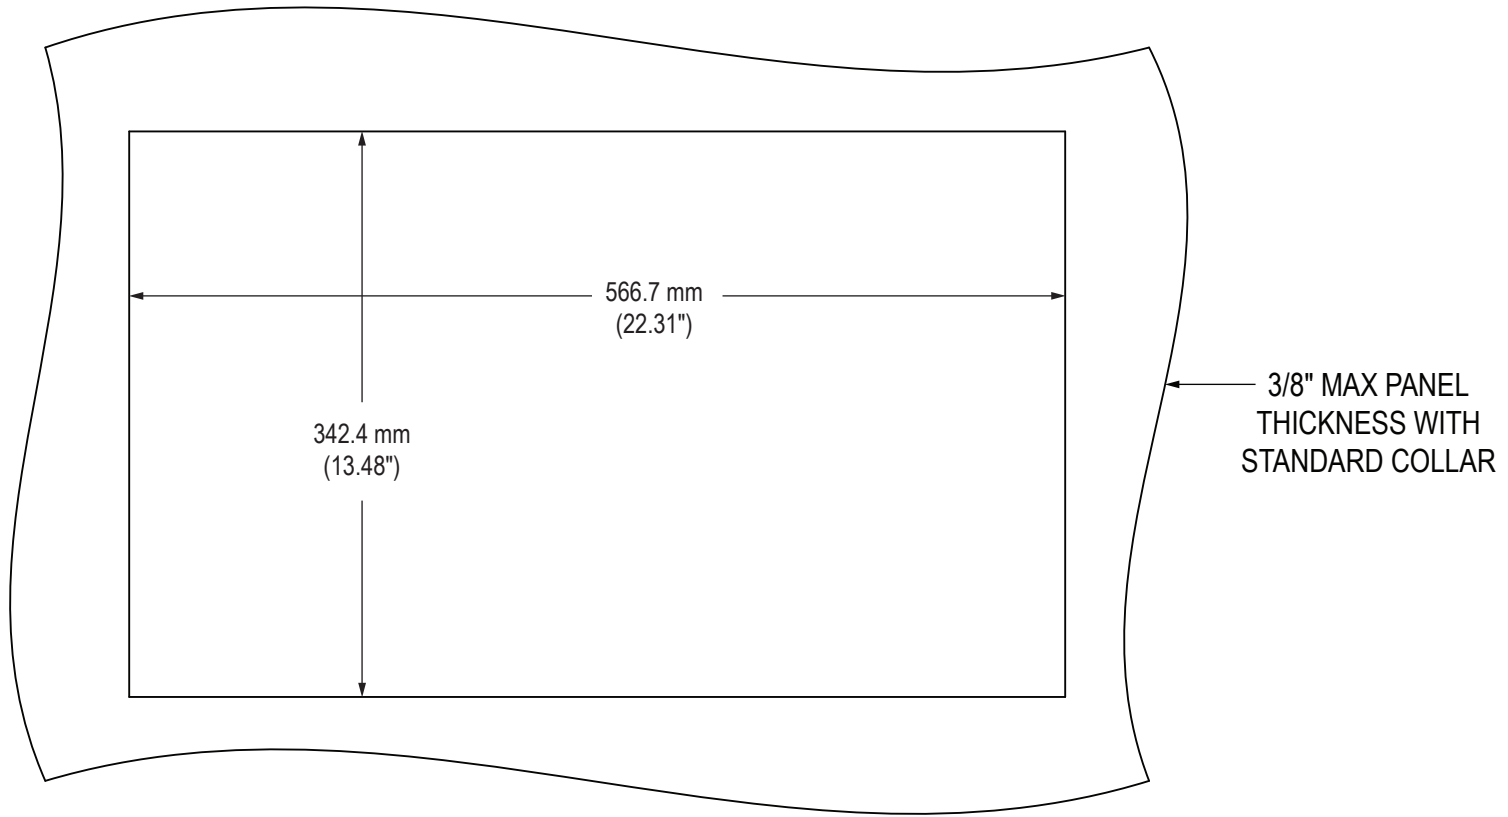

Mounting Diagram

HIS-ML23.8-Sxxx Models

Front View

Side View

HIS-ML23.8-Sxxx Models

Rear View

Bottom View

HIS-ML23.8-Sxxx Models

Bottom View (showing Cable Connections)

Mounting Diagram

Cutout Dimensions (All Models)

VB-22A Accessory Mounting Bracket

Rear View

Bottom View