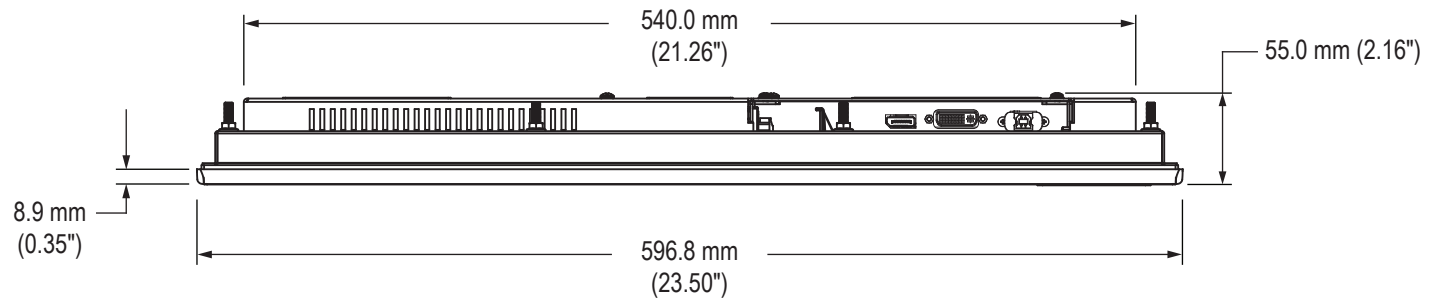

HIS-ML23.8-Fxxx Models

Front View

Side View

HIS-ML23.8-Fxxx Models

Rear View

Bottom View

HIS-ML23.8-Fxxx Models

Bottom View (showing Cable Connections)

Mounting Diagram

HIS-ML23.8-Sxxx Models

Front View

Side View

HIS-ML23.8-Sxxx Models

Rear View

Bottom View

HIS-ML23.8-Sxxx Models

Bottom View (showing Cable Connections)

Mounting Diagram

Cutout Dimensions (All Models)

VB-22A Accessory Mounting Bracket

Rear View

Bottom View