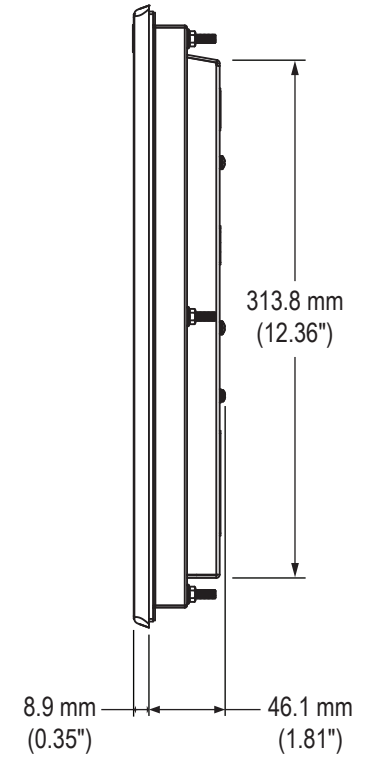

HIS-ML23.8-Fxxx Models

Front View

Side View

HIS-ML23.8-Fxxx Models

Rear View

Bottom View

HIS-ML23.8-Fxxx Models

Bottom View (showing Cable Connections)

Mounting Diagram

HIS-ML23.8-Sxxx Models

Front View

Side View

HIS-ML23.8-Sxxx Models

Rear View

Bottom View

HIS-ML23.8-Sxxx Models

Bottom View (showing Cable Connections)

Mounting Diagram

Cutout Dimensions (All Models)

VB-22A Accessory Mounting Bracket

Rear View

Bottom View