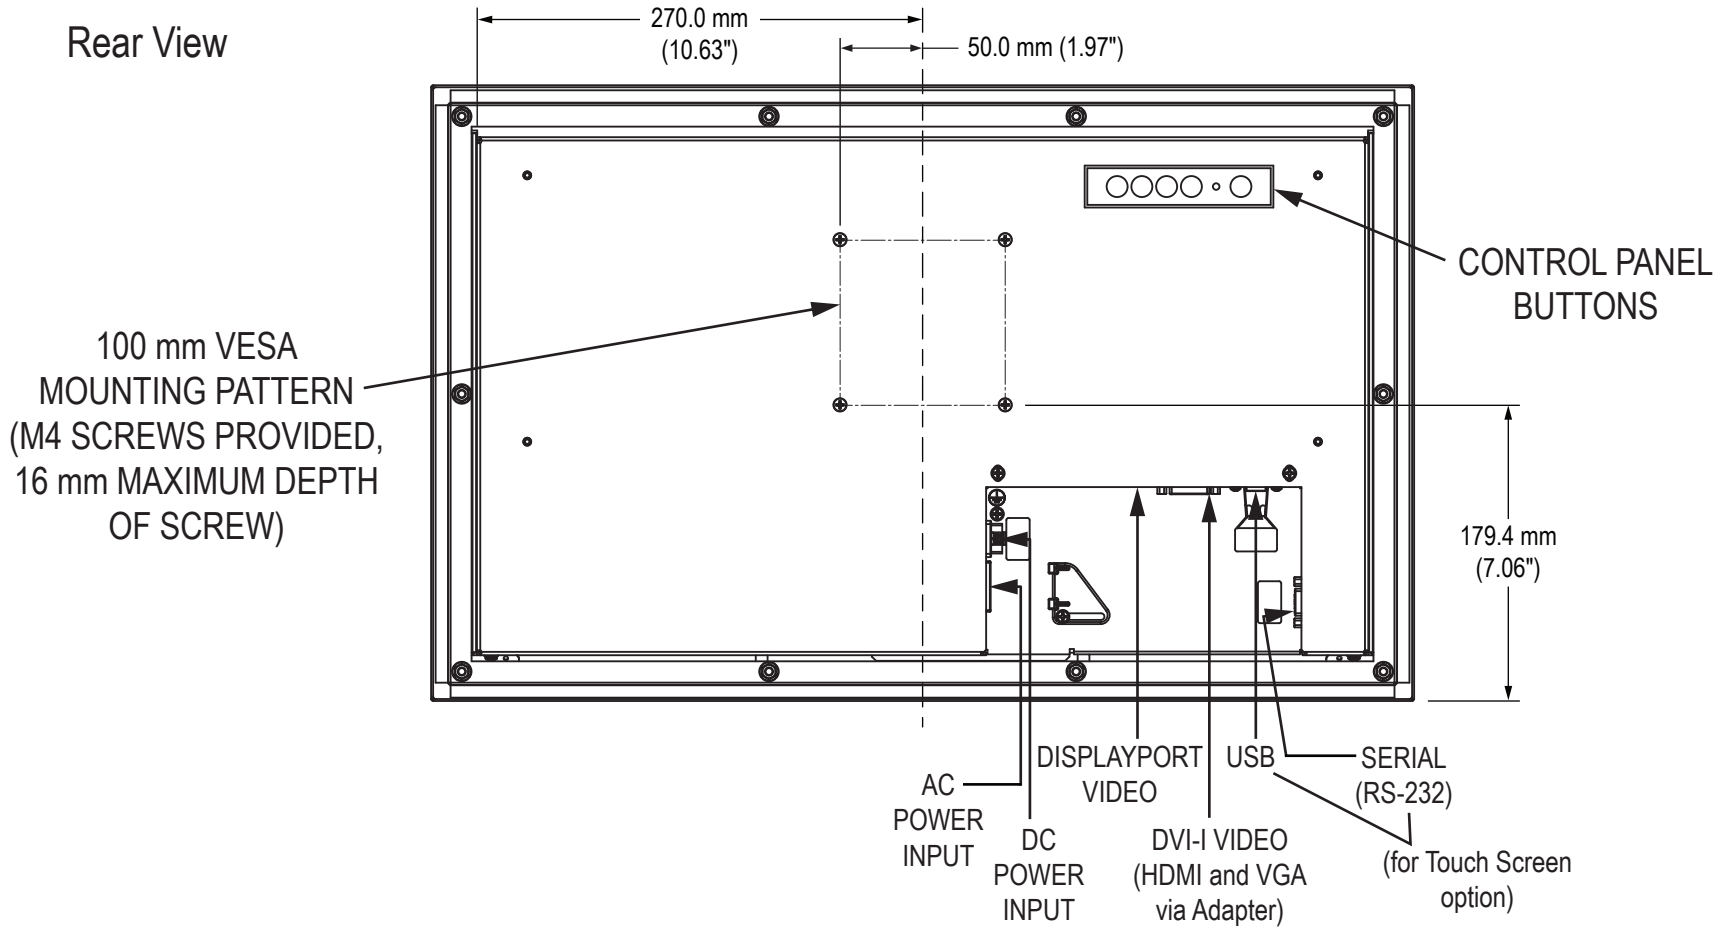

Mounting Diagram

HIS-ML23.8-Sxxx Models

Front View

Side View

HIS-ML23.8-Sxxx Models

Rear View

Bottom View

HIS-ML23.8-Sxxx Models

Bottom View (showing Cable Connections)

Mounting Diagram

Cutout Dimensions (All Models)

VB-22A Accessory Mounting Bracket

Rear View

Bottom View