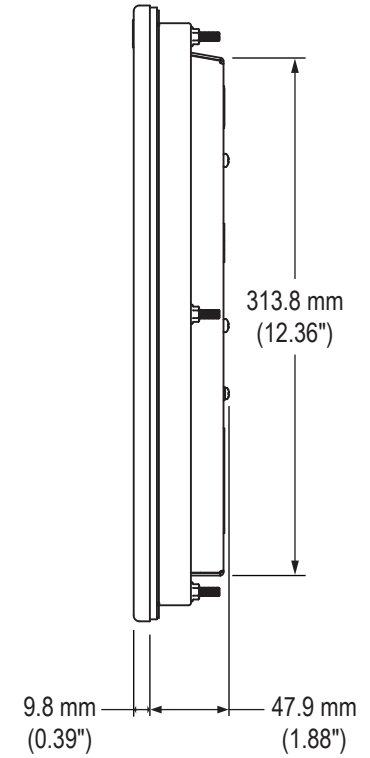

HIS-ML23.8-Fxxx Models

Front View

Side View

HIS-ML23.8-Fxxx Models

Rear View

Bottom View

HIS-ML23.8-Fxxx Models

Bottom View (showing Cable Connections)

Mounting Diagram

HIS-ML23.8-Sxxx Models

Front View

Side View

HIS-ML23.8-Sxxx Models

Rear View

Bottom View

HIS-ML23.8-Sxxx Models

Bottom View (showing Cable Connections)

Mounting Diagram

Cutout Dimensions (All Models)

VB-22A Accessory Mounting Bracket

Rear View

Bottom View