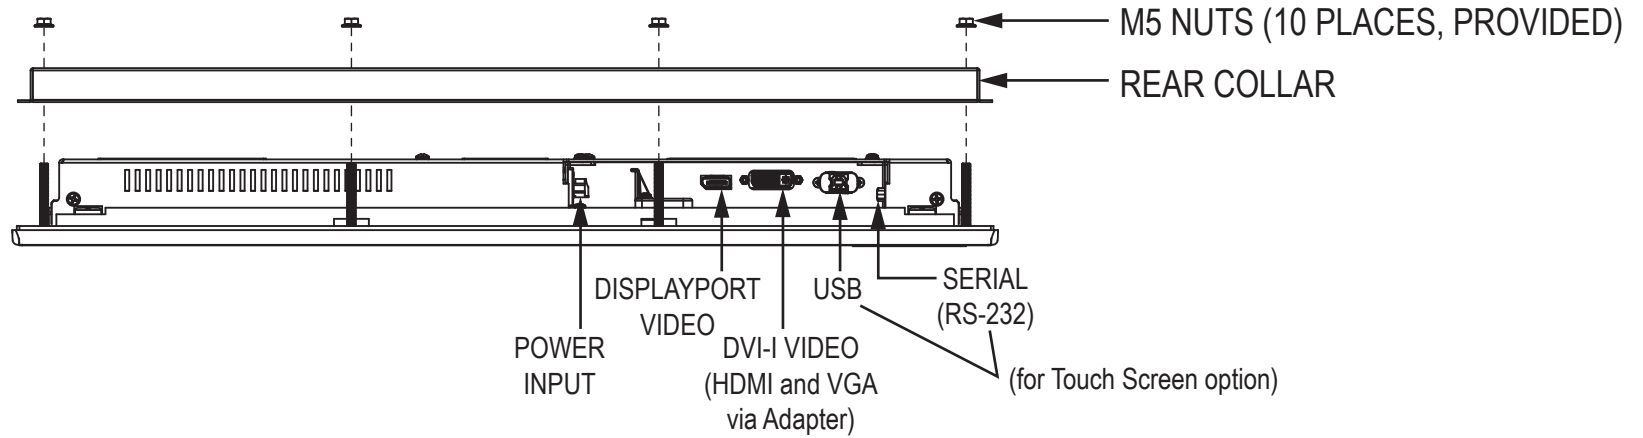

HIS-ML23.8-Fxxx Models

Front View

Side View

HIS-ML23.8-Fxxx Models

Rear View

Bottom View

HIS-ML23.8-Fxxx Models

Bottom View (showing Cable Connections)

Mounting Diagram

HIS-ML23.8-Sxxx Models

Front View

Side View

HIS-ML23.8-Sxxx Models

Rear View

Bottom View

HIS-ML23.8-Sxxx Models

Bottom View (showing Cable Connections)

Mounting Diagram

Cutout Dimensions (All Models)

VB-22A Accessory Mounting Bracket

Rear View

Bottom View