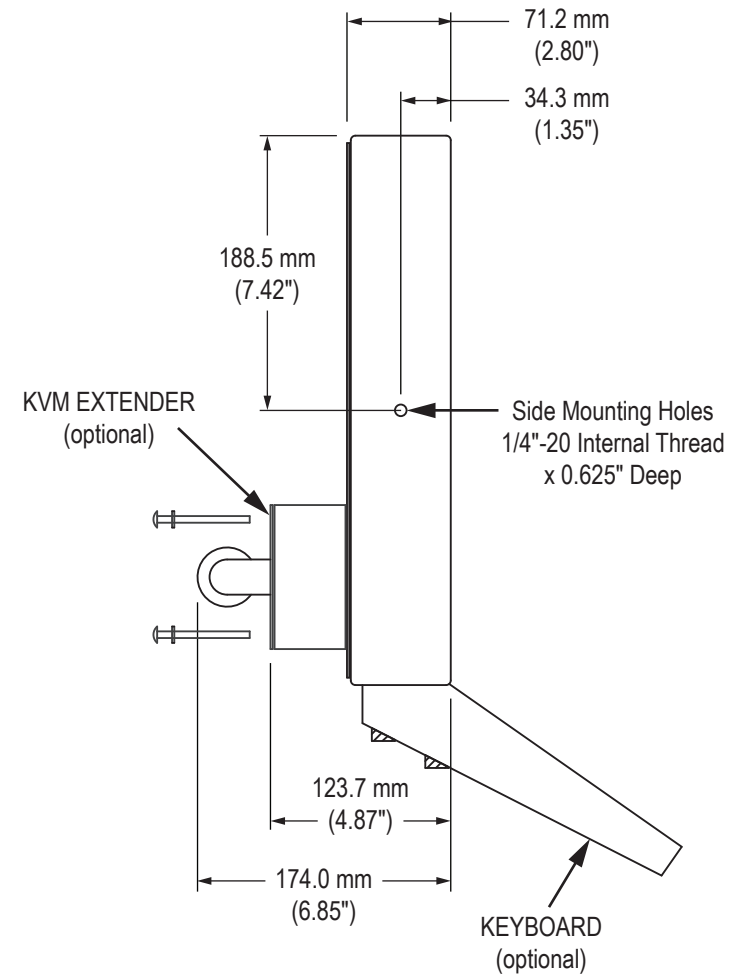

Front View

Side View

Rear View

CABLE ENTRY (4 Models):
 NEMA 2, 12/4, or 12/4/4X Compression Gland
 NEMA 12/4 or 12/4/4X Conduit Cable Exit
 NEMA 12/4 or 12/4/4X PermaGland
 NEMA 12/4 or 12/4/4X Cover Plate with Pilot Hole