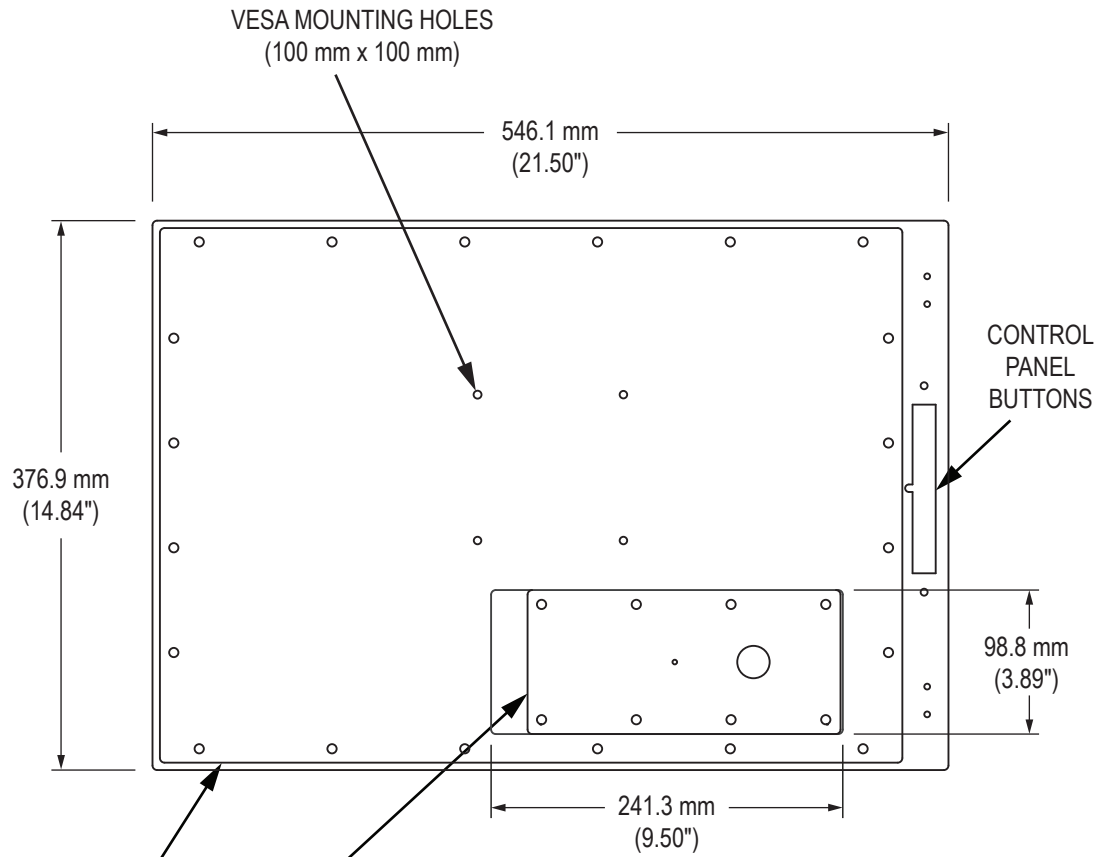

Front View

Side View

Rear View

CABLE ENTRY (4 Models):
 NEMA 2, 12/4, or 12/4/4X Compression Gland
 NEMA 12/4 or 12/4/4X Conduit Cable Exit
 NEMA 12/4 or 12/4/4X PermaGland
 NEMA 12/4 or 12/4/4X Cover Plate with Pilot Hole