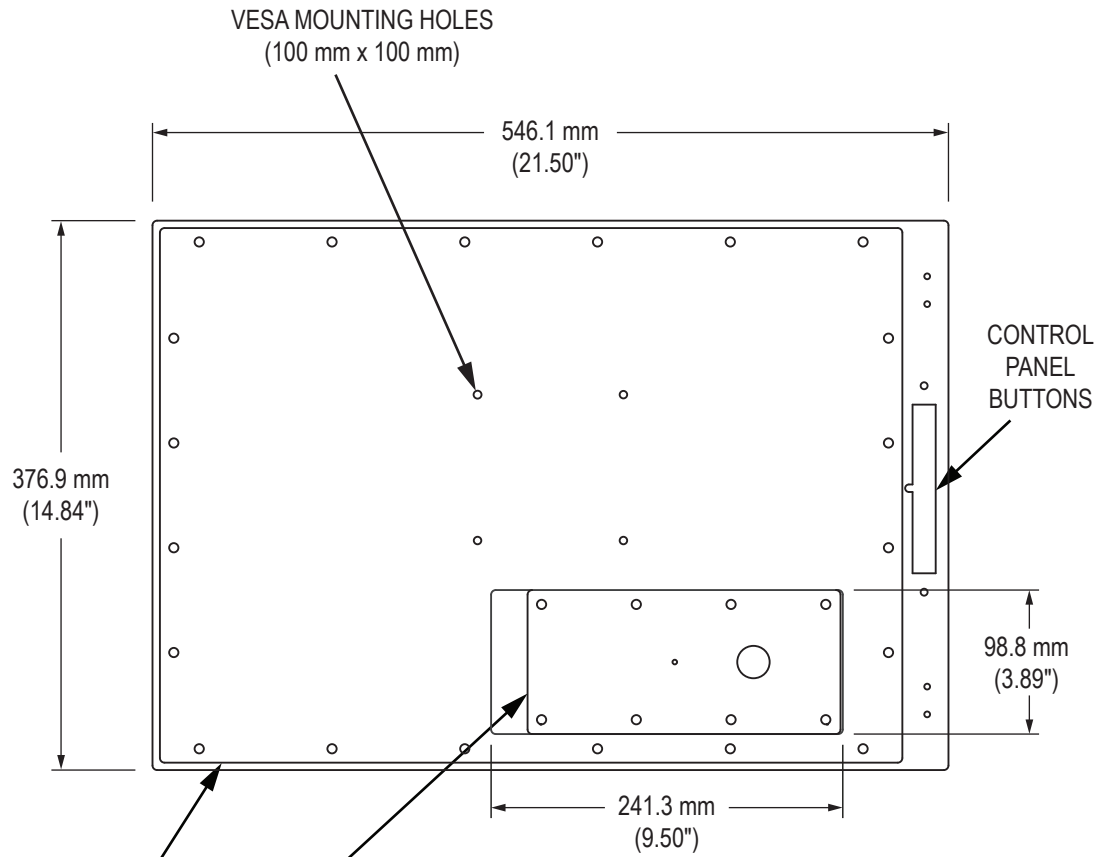

Front View

Side View

# Rear View

CABLE ENTRY (4 Models):  
 NEMA 2, 12/4, or 12/4/4X Compression Gland  
 NEMA 12/4 or 12/4/4X Conduit Cable Exit  
 NEMA 12/4 or 12/4/4X PermaGland  
 NEMA 12/4 or 12/4/4X Cover Plate with Pilot Hole