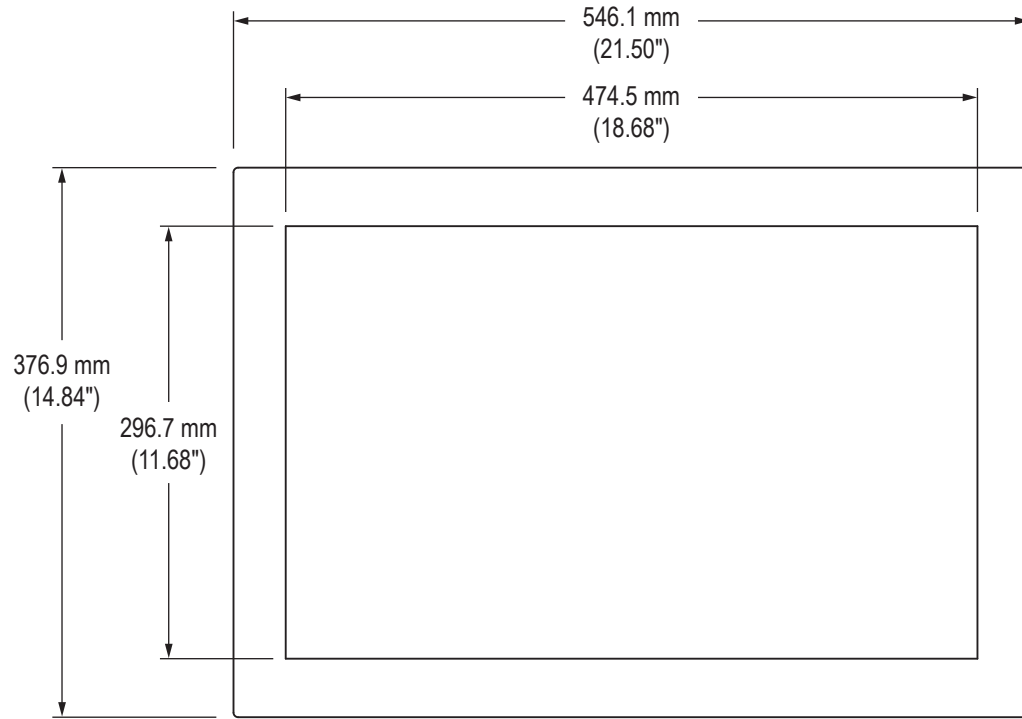

Front View

Side View

# Rear View

CABLE ENTRY (4 Models):  
 NEMA 2, 12/4, or 12/4/4X Compression Gland  
 NEMA 12/4 or 12/4/4X Conduit Cable Exit  
 NEMA 12/4 or 12/4/4X PermaGland  
 NEMA 12/4 or 12/4/4X Cover Plate with Pilot Hole