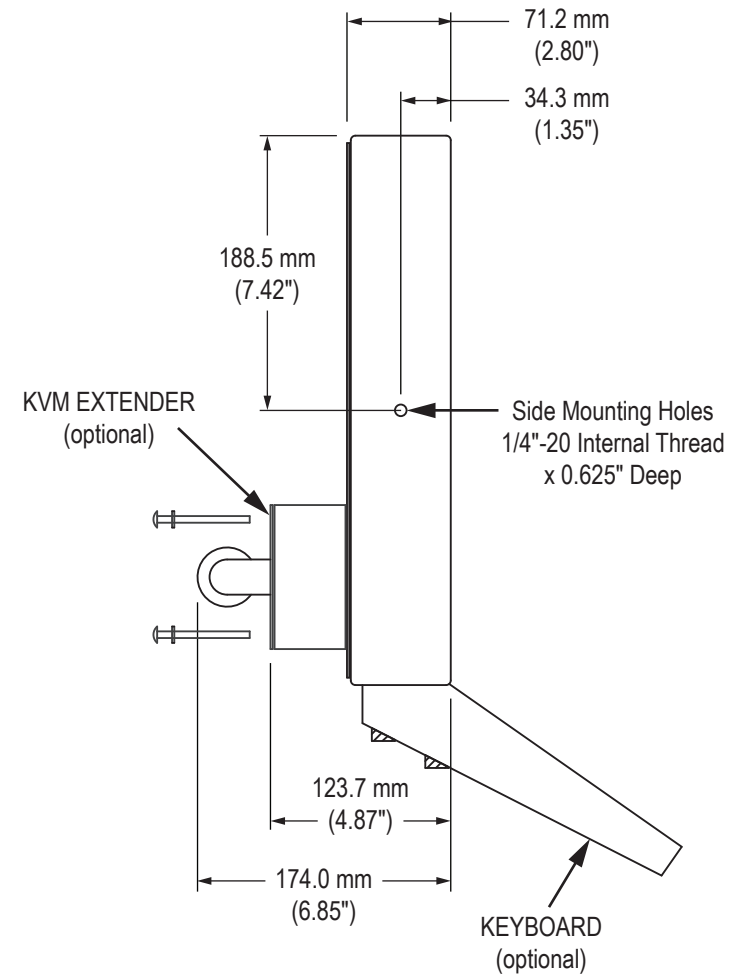

Front View

Side View

# Rear View

CABLE ENTRY (4 Models):  
 NEMA 2, 12/4, or 12/4/4X Compression Gland  
 NEMA 12/4 or 12/4/4X Conduit Cable Exit  
 NEMA 12/4 or 12/4/4X PermaGland  
 NEMA 12/4 or 12/4/4X Cover Plate with Pilot Hole