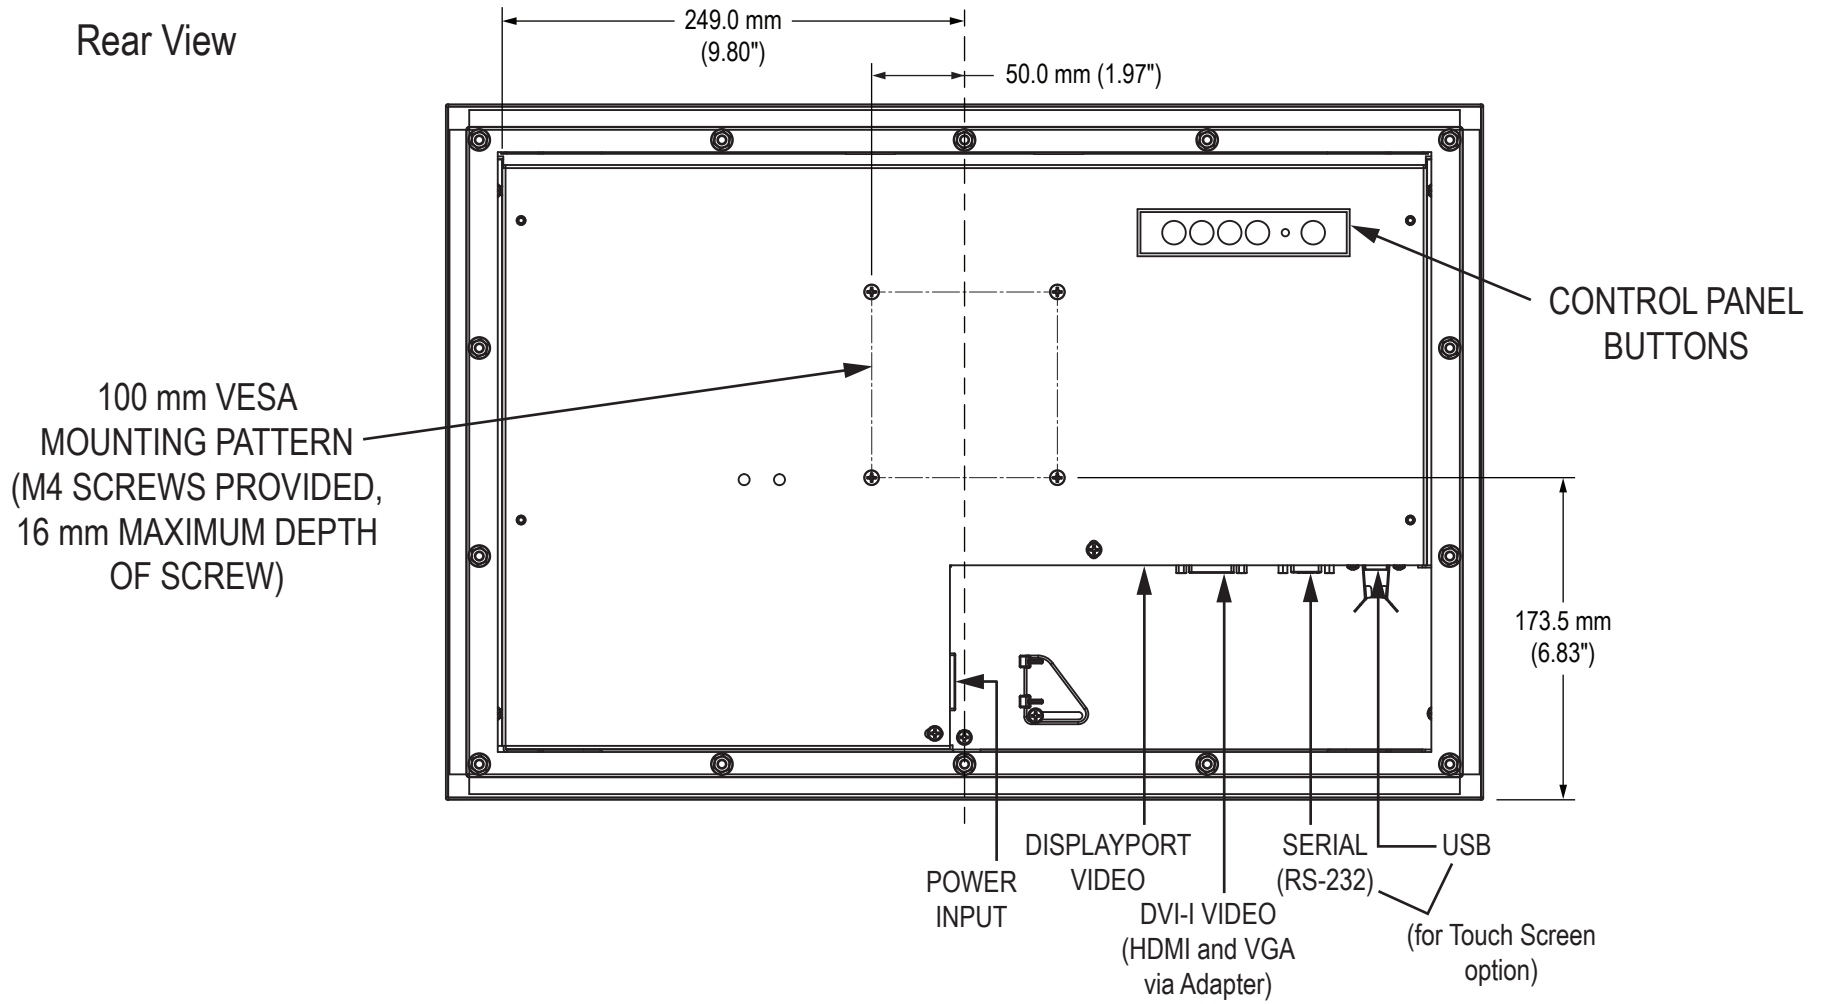

Front View

Side View

Rear View

Bottom View

Bottom View (showing Cable Connections)

Mounting Diagram

Cutout Dimensions

VB-22A Accessory Mounting Bracket

Rear View

Bottom View