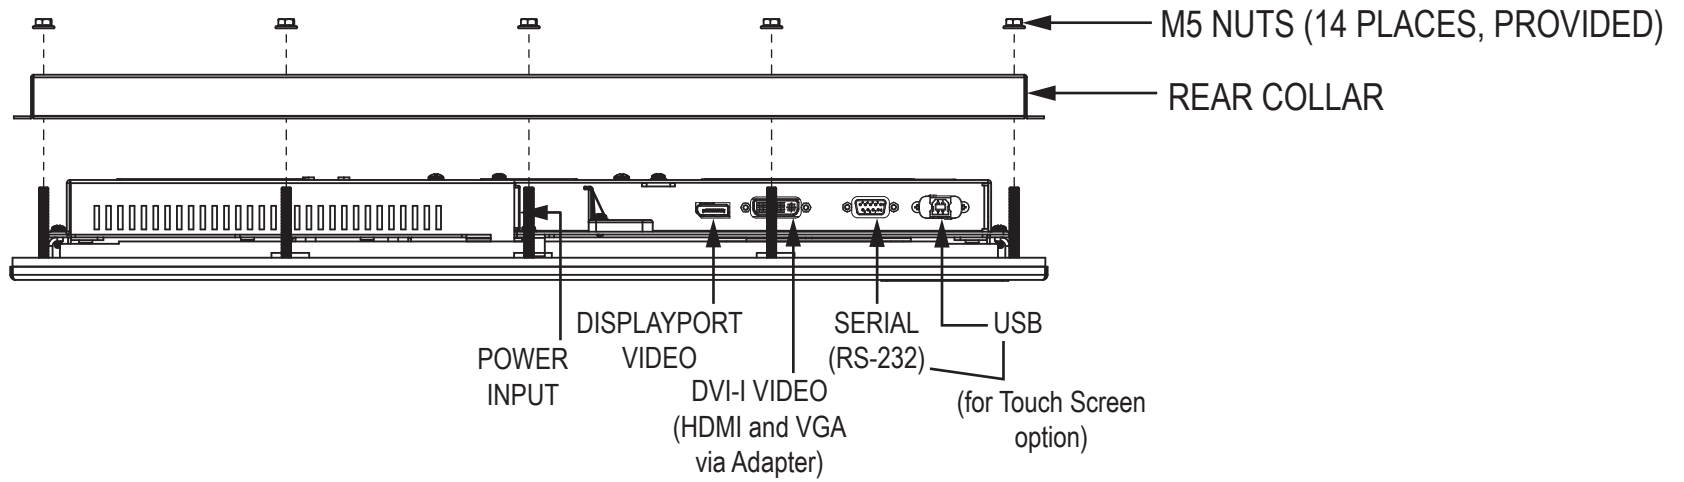

Front View

Side View

Rear View

Bottom View

Bottom View (showing Cable Connections)

Mounting Diagram

Cutout Dimensions

VB-22A Accessory Mounting Bracket

Rear View

Bottom View