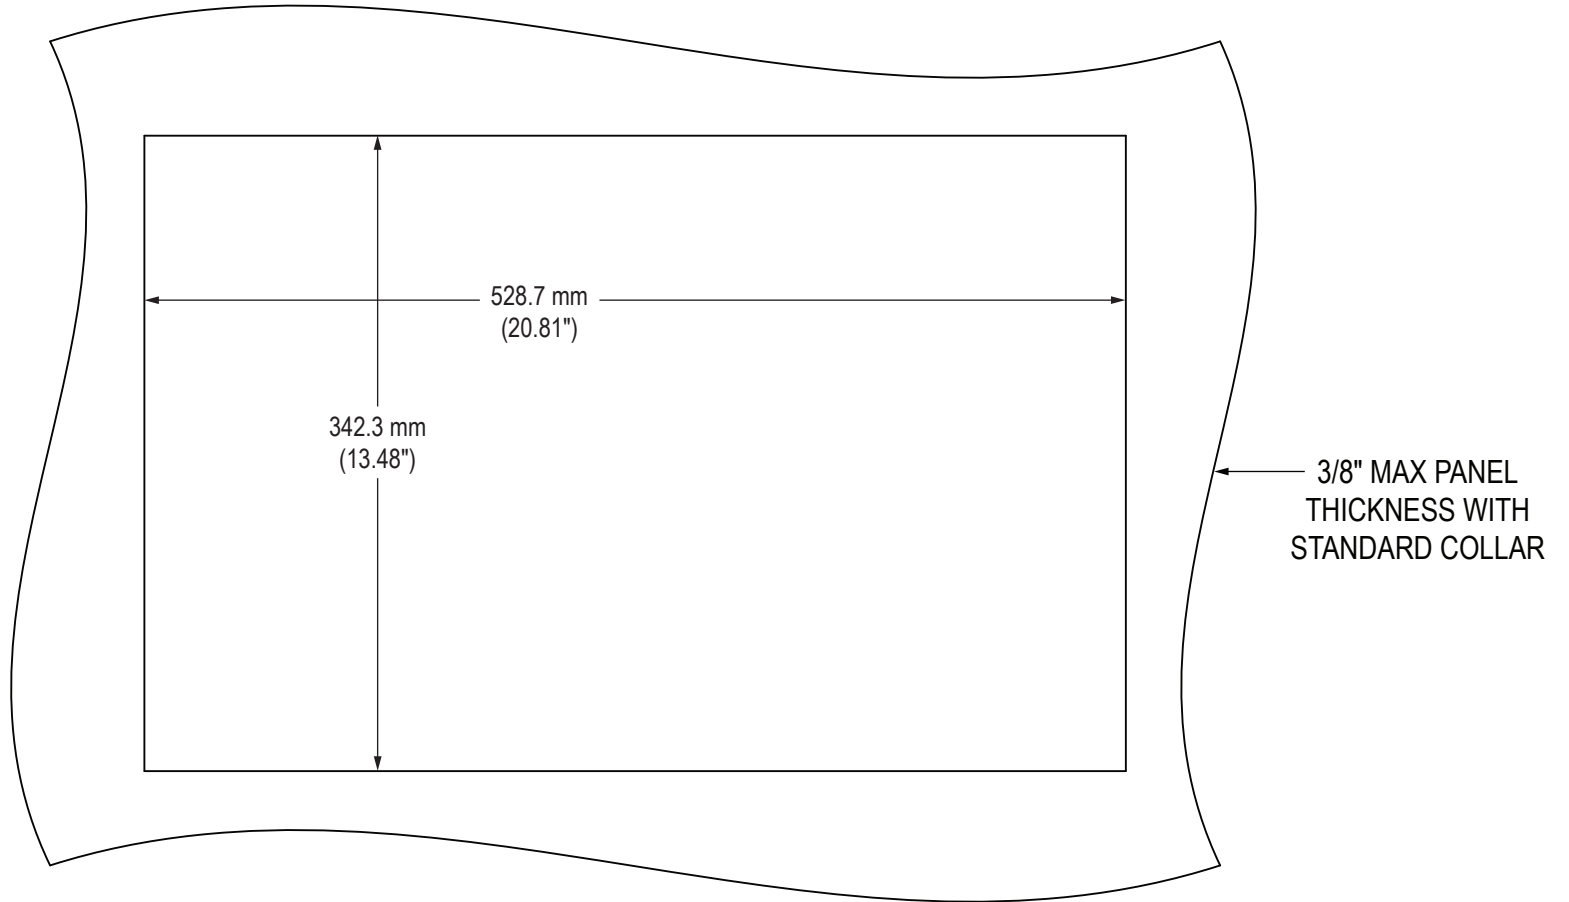

Front View

Side View

Rear View

Bottom View

Bottom View (showing Cable Connections)

Mounting Diagram

Cutout Dimensions

VB-22A Accessory Mounting Bracket

Rear View

Bottom View