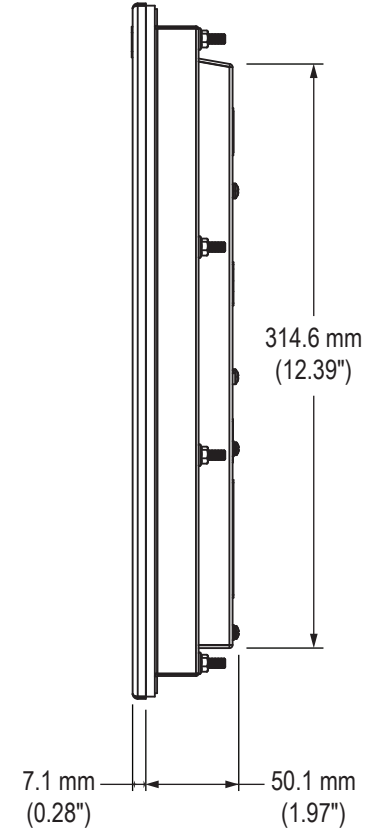

Front View

Side View

Rear View

Bottom View

Bottom View (showing Cable Connections)

Mounting Diagram

Cutout Dimensions

VB-22A Accessory Mounting Bracket

Rear View

Bottom View