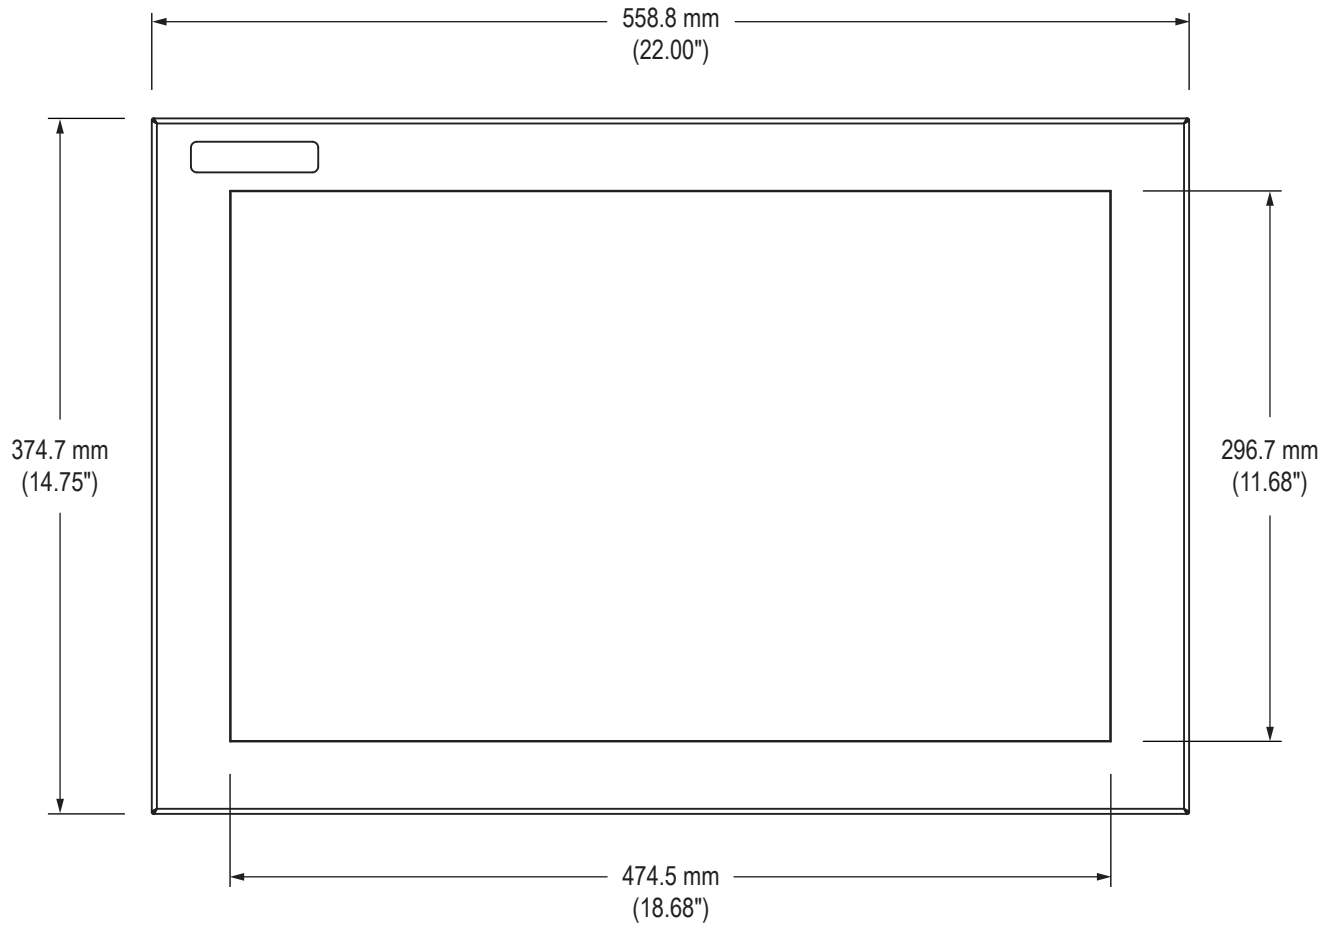

Front View

Side View

Rear View

Bottom View

Bottom View (showing Cable Connections)

Mounting Diagram

Cutout Dimensions

VB-22A Accessory Mounting Bracket

Rear View

Bottom View