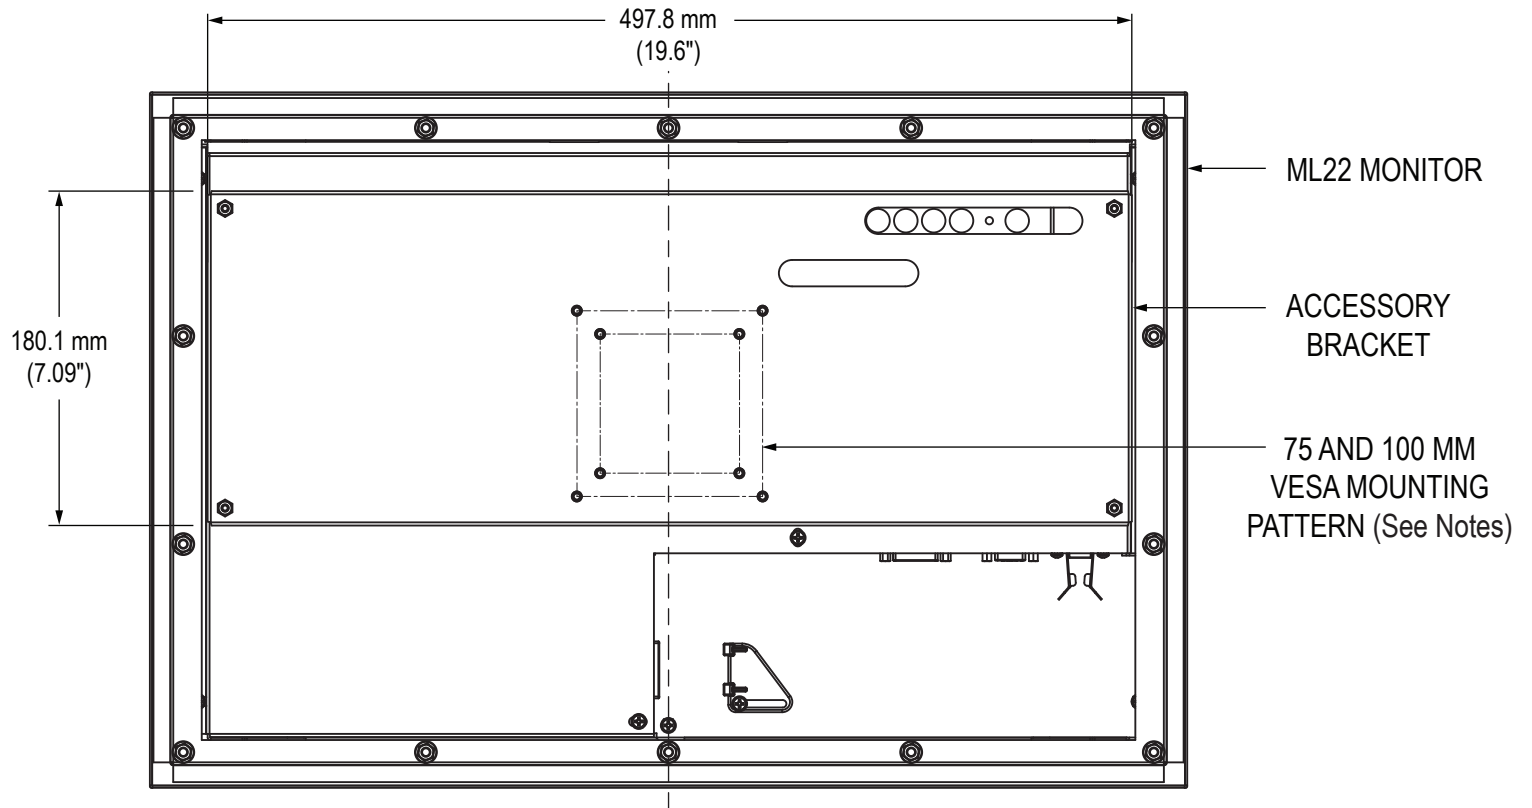

Front View

Side View

Rear View

Bottom View

Bottom View (showing Cable Connections)

Mounting Diagram

Cutout Dimensions

VB-22A Accessory Mounting Bracket

Rear View

Bottom View