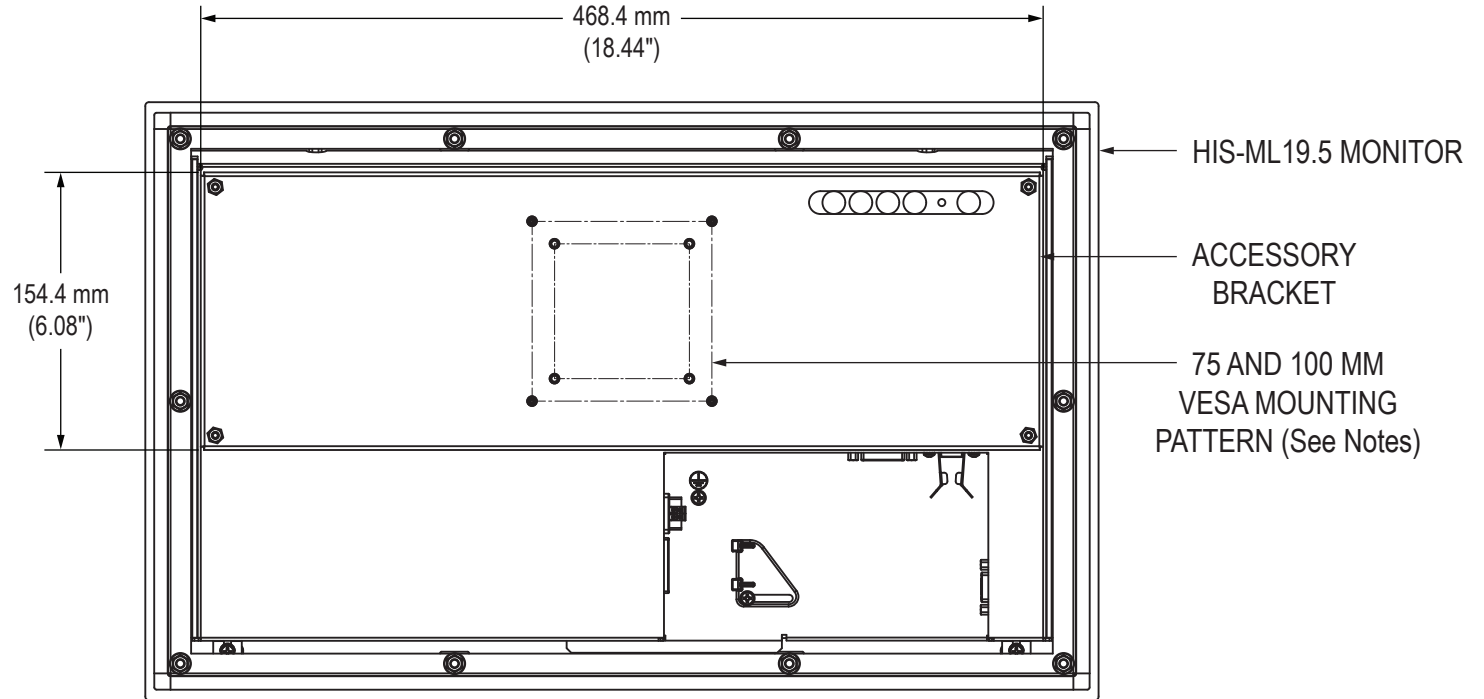

Bottom View (showing Cable Connections)

Mounting Diagram

Cutout Dimensions (All Models)

VB-19.5B Accessory Mounting Bracket

Rear View

Bottom View