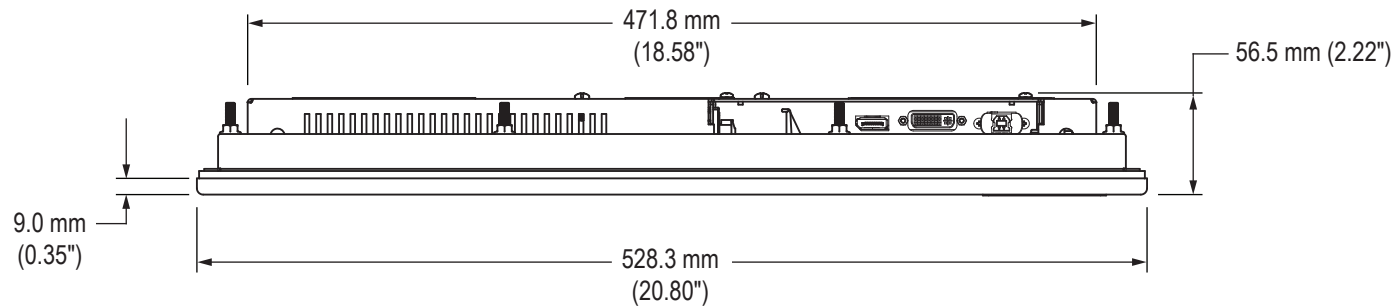

Mounting Diagram

HIS-ML19.5-Sxxx Models

Front View

Side View

HIS-ML19.5-Sxxx Models

Rear View

Bottom View

HIS-ML19.5-Sxxx Models

Bottom View (showing Cable Connections)

Mounting Diagram

Cutout Dimensions (All Models)

VB-19.5B Accessory Mounting Bracket

Rear View

Bottom View