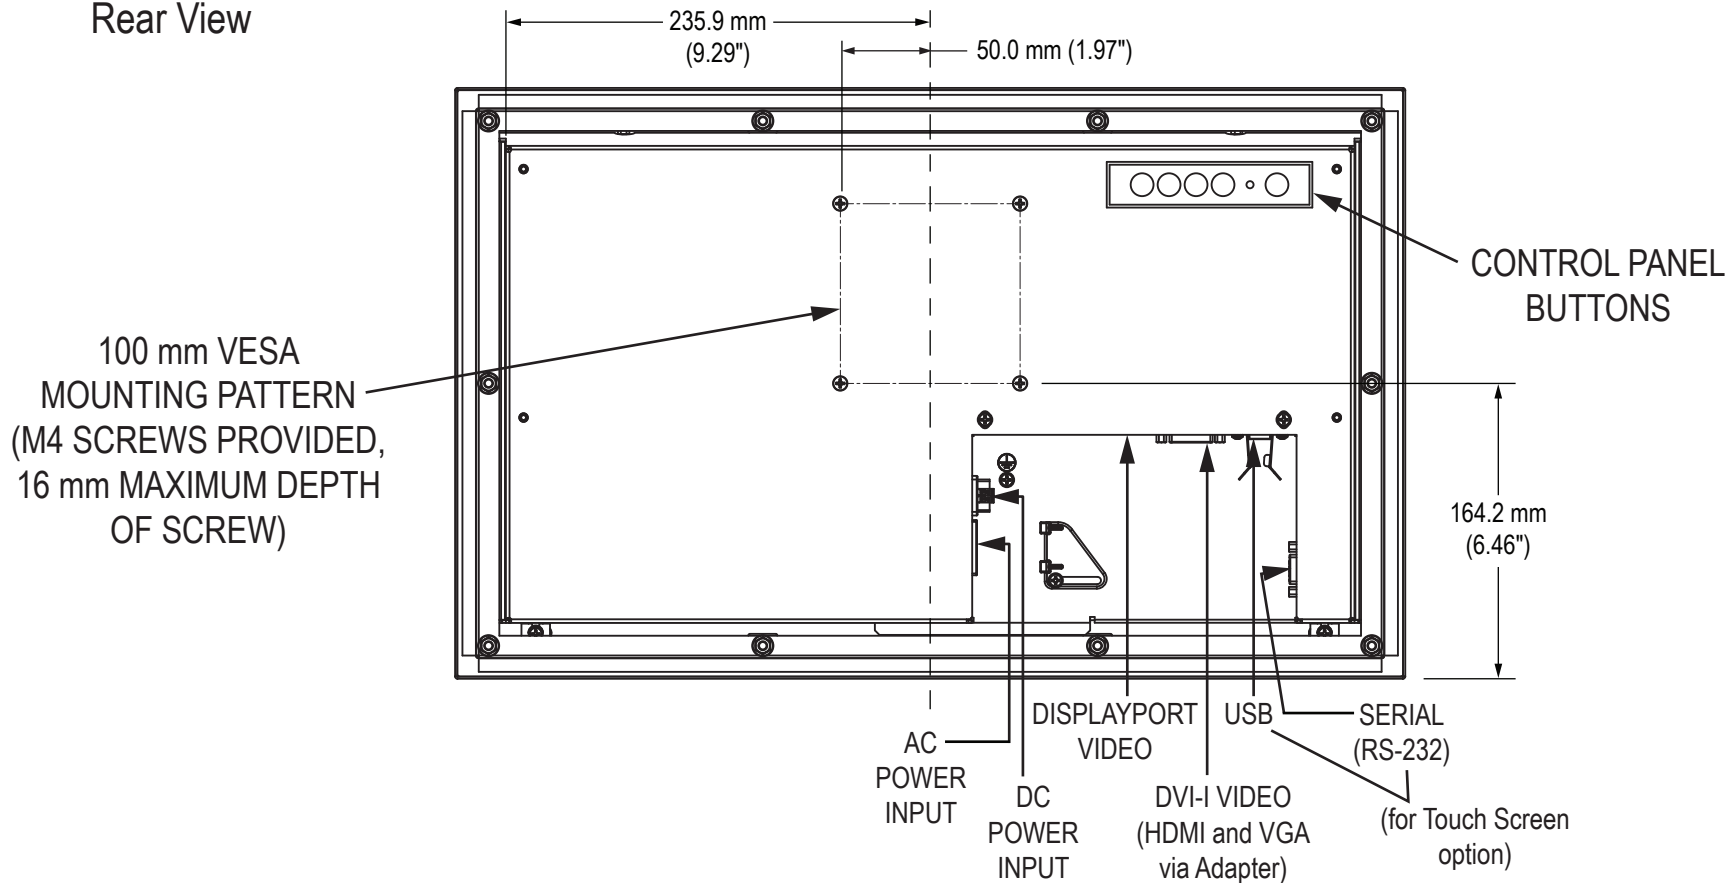

Mounting Diagram

HIS-ML19.5-Sxxx Models

Front View

Side View

HIS-ML19.5-Sxxx Models

Rear View

Bottom View

HIS-ML19.5-Sxxx Models

Bottom View (showing Cable Connections)

Mounting Diagram

Cutout Dimensions (All Models)

VB-19.5B Accessory Mounting Bracket

Rear View

Bottom View