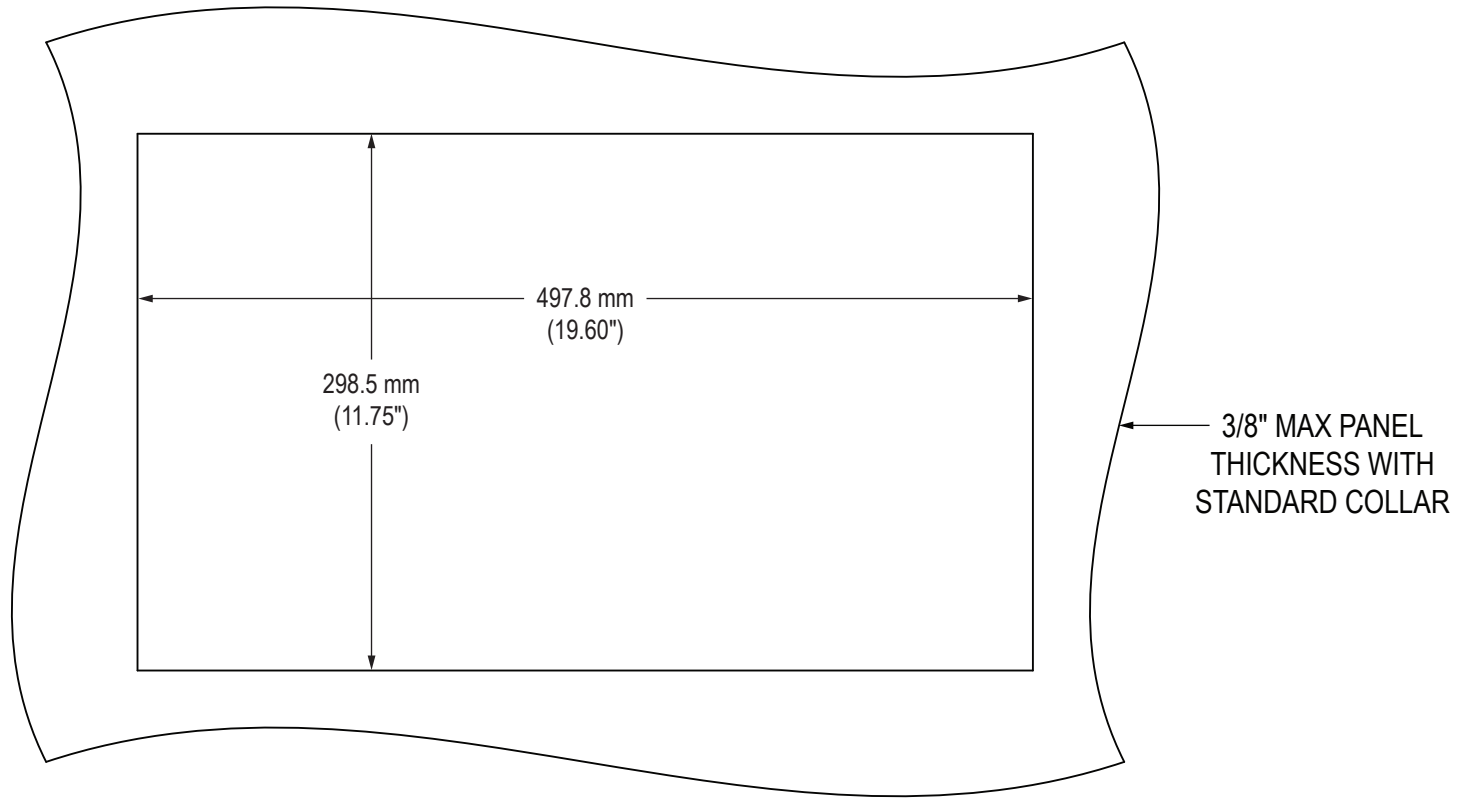

Mounting Diagram

HIS-ML19.5-Sxxx Models

Front View

Side View

HIS-ML19.5-Sxxx Models

Rear View

Bottom View

HIS-ML19.5-Sxxx Models

Bottom View (showing Cable Connections)

Mounting Diagram

Cutout Dimensions (All Models)

VB-19.5B Accessory Mounting Bracket

Rear View

Bottom View