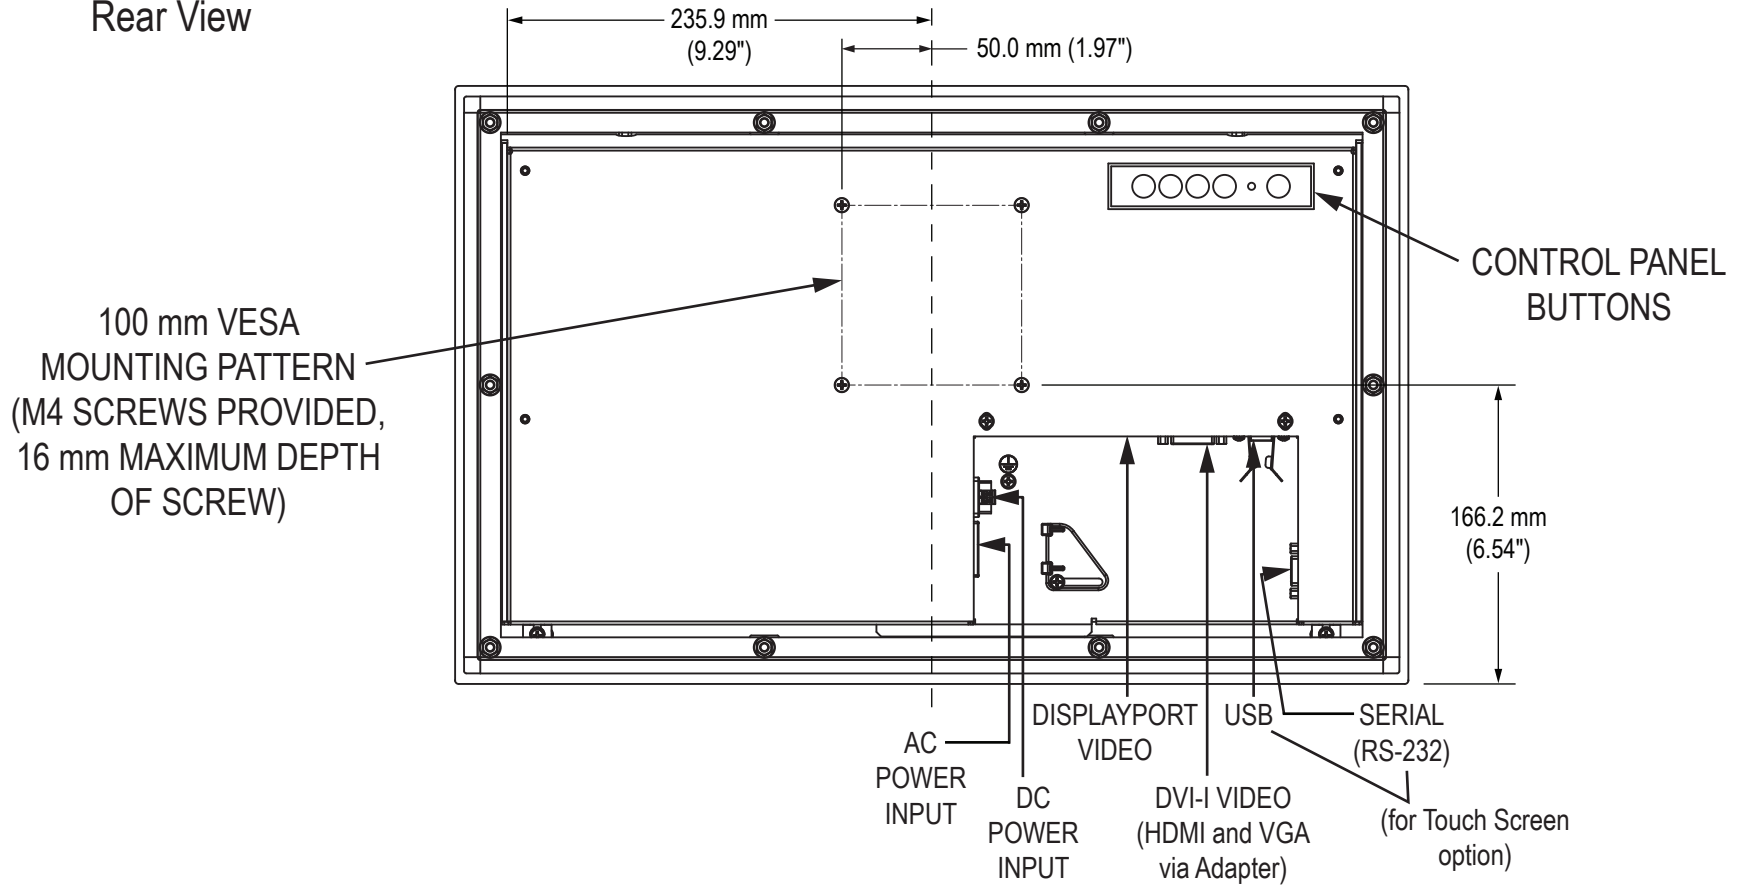

HIS-ML19.5-Fxxx Models

Front View

Side View

HIS-ML19.5-Fxxx Models

Rear View

Bottom View

HIS-ML19.5-Fxxx Models

Bottom View (showing Cable Connections)

Mounting Diagram

HIS-ML19.5-Sxxx Models

Front View

Side View

HIS-ML19.5-Sxxx Models

Rear View

Bottom View

HIS-ML19.5-Sxxx Models

Bottom View (showing Cable Connections)

Mounting Diagram

Cutout Dimensions (All Models)

VB-19.5B Accessory Mounting Bracket

Rear View

Bottom View