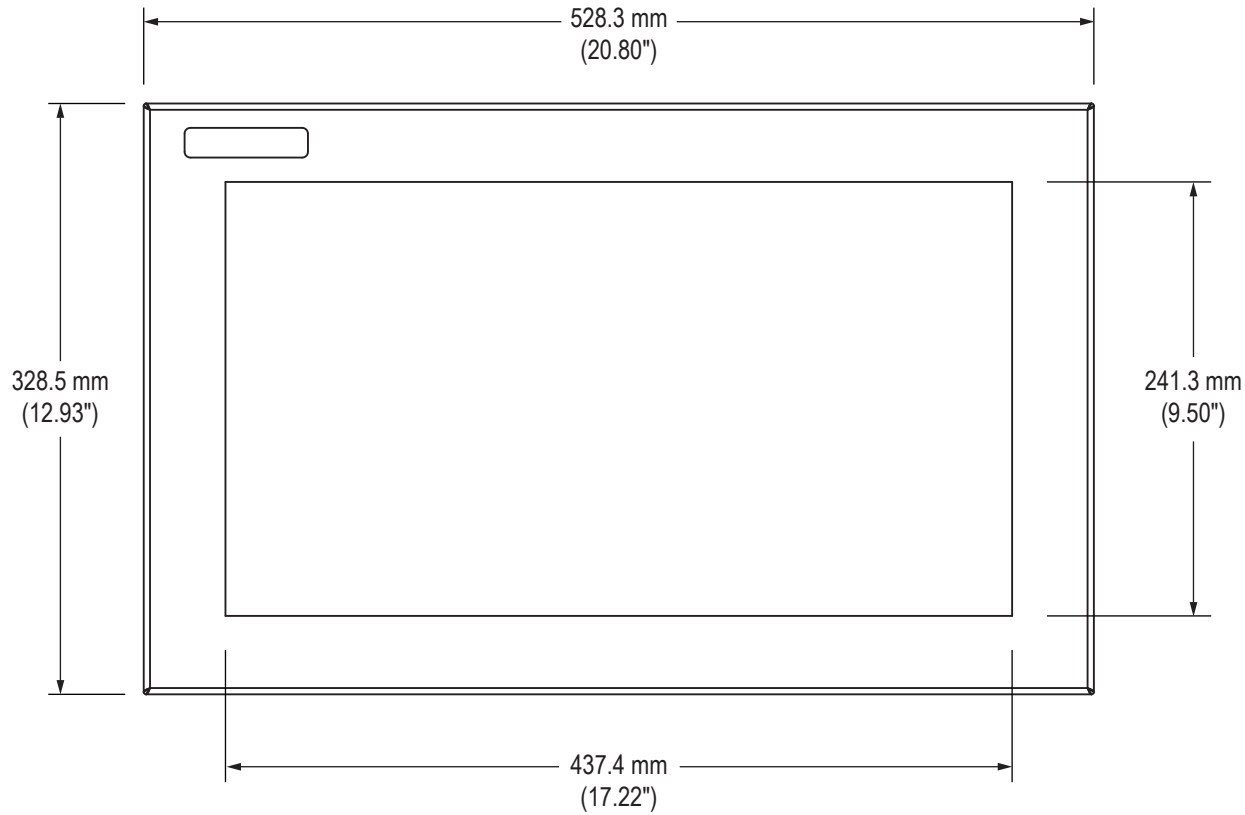

HIS-ML19.5-Fxxx Models

Front View

Side View

HIS-ML19.5-Fxxx Models

Rear View

Bottom View

HIS-ML19.5-Fxxx Models

Bottom View (showing Cable Connections)

Mounting Diagram

HIS-ML19.5-Sxxx Models

Front View

Side View

HIS-ML19.5-Sxxx Models

Rear View

Bottom View

HIS-ML19.5-Sxxx Models

Bottom View (showing Cable Connections)

Mounting Diagram

Cutout Dimensions (All Models)

VB-19.5B Accessory Mounting Bracket

Rear View

Bottom View