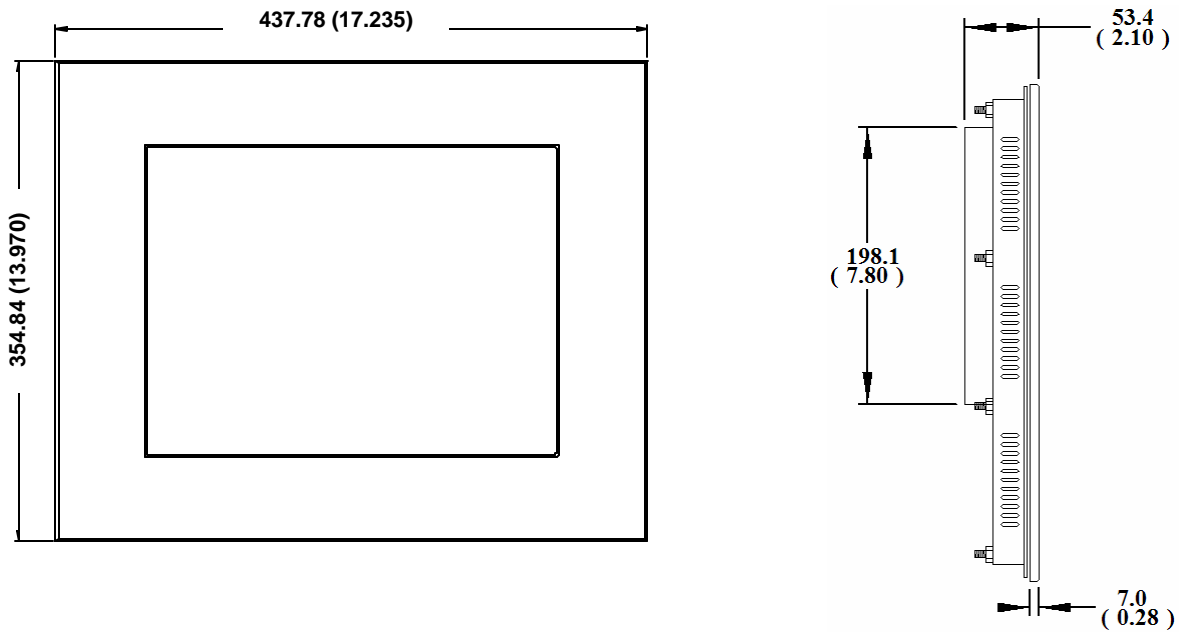

Envelope Drawings

HIS-ML15F Industrial LCD Monitor

Enclosure Mounting Diagram

Front and Side Views

Rear and Bottom Views

Rear View (Showing Cutout Dimensions)