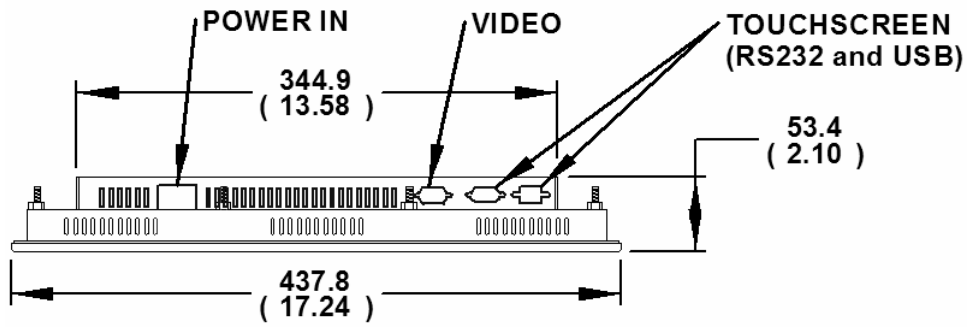

Envelope Drawings

HIS-ML15F Industrial LCD Monitor

Enclosure Mounting Diagram

Front and Side Views

Rear and Bottom Views

Rear View (Showing Cutout Dimensions)