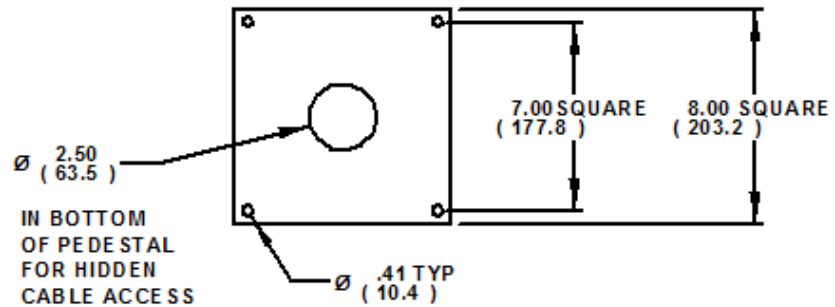

Envelope Drawings

19" Universal Mount Industrial Monitor, Rev. D

Front View

Side and Rear View

Benchtop Mounting Kit

Yoke and Pedestal Mount

Fixed Pedestal Mount