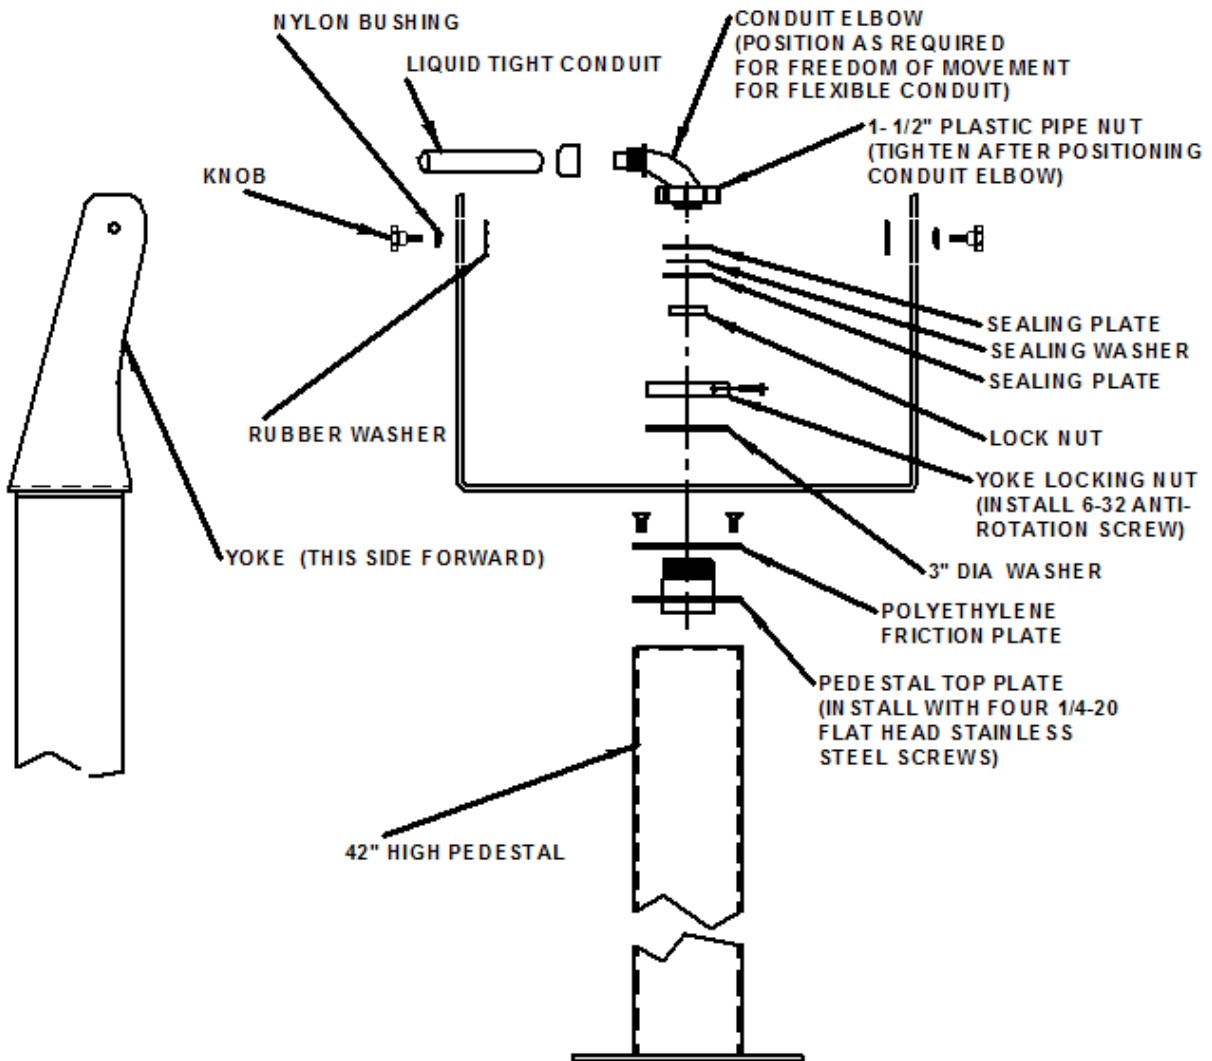

Envelope Drawings

19" Universal Mount Industrial Monitor, Rev. D

Front View

Side and Rear View

Benchtop Mounting Kit

Yoke and Pedestal Mount

Fixed Pedestal Mount