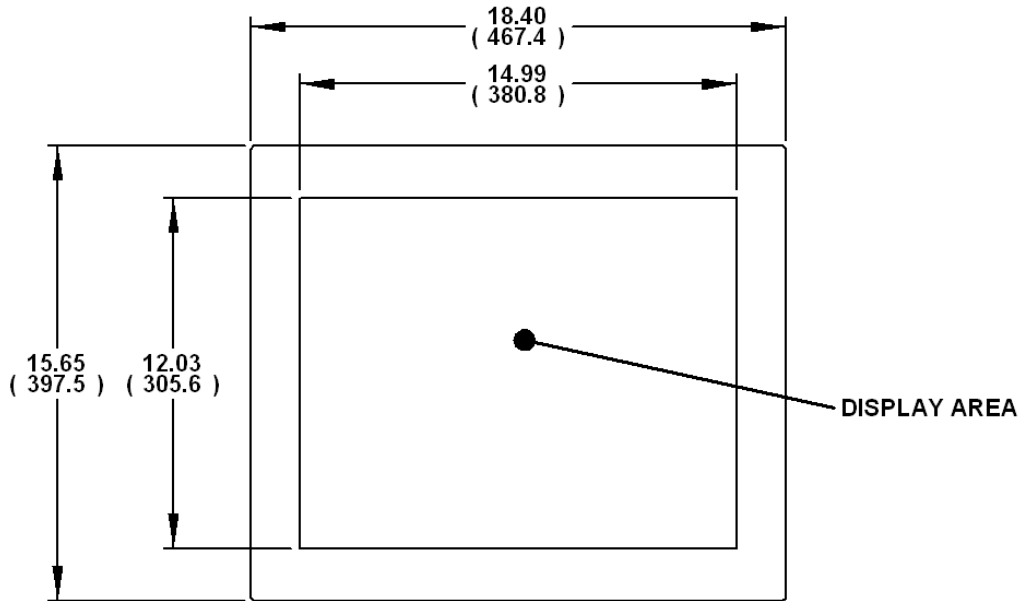

Envelope Drawings

19" Universal Mount Industrial Monitor, Rev. D

Front View

Side and Rear View

Benchtop Mounting Kit

Yoke and Pedestal Mount

Fixed Pedestal Mount