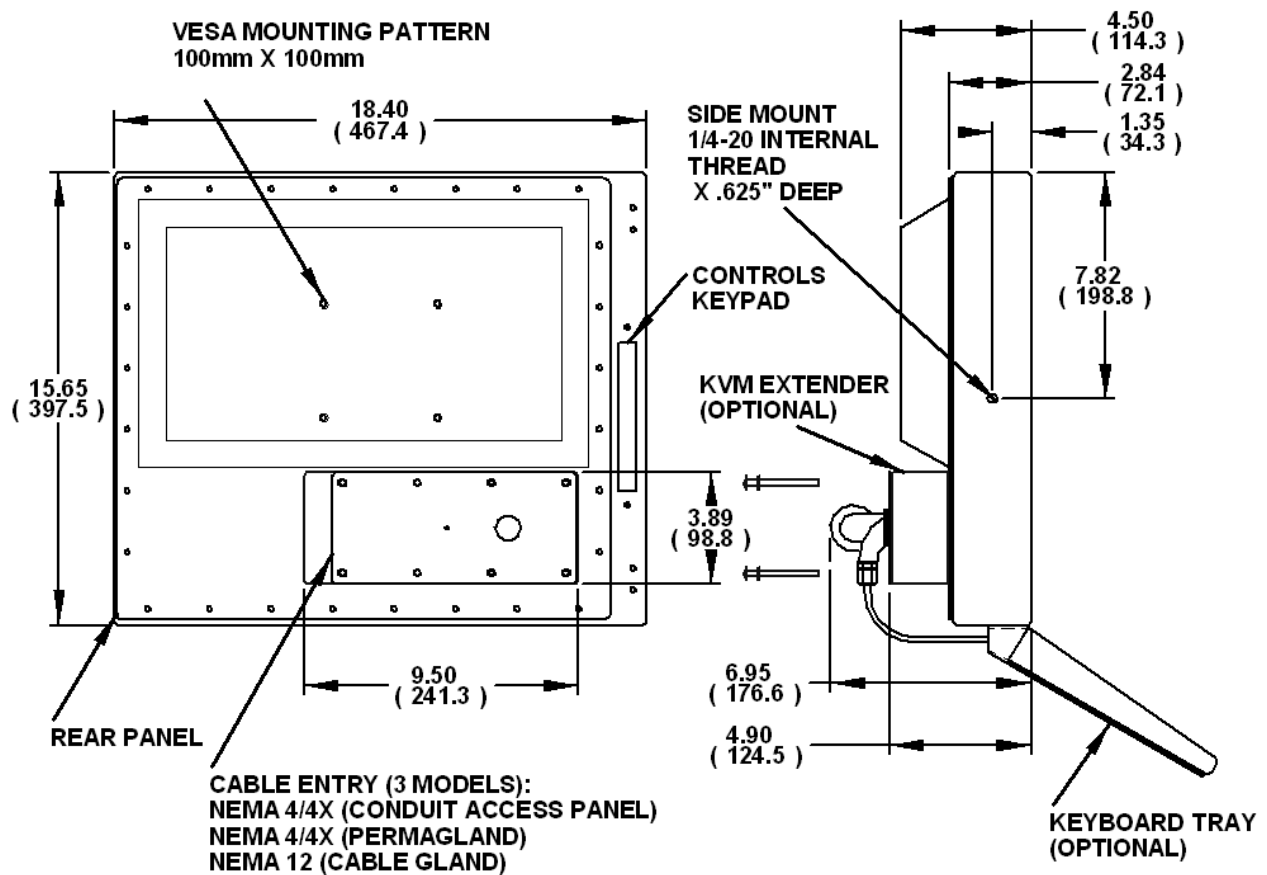

Envelope Drawings

19" Universal Mount Industrial Monitor, Rev. D

Front View

Side and Rear View

Benchtop Mounting Kit

Yoke and Pedestal Mount

Fixed Pedestal Mount