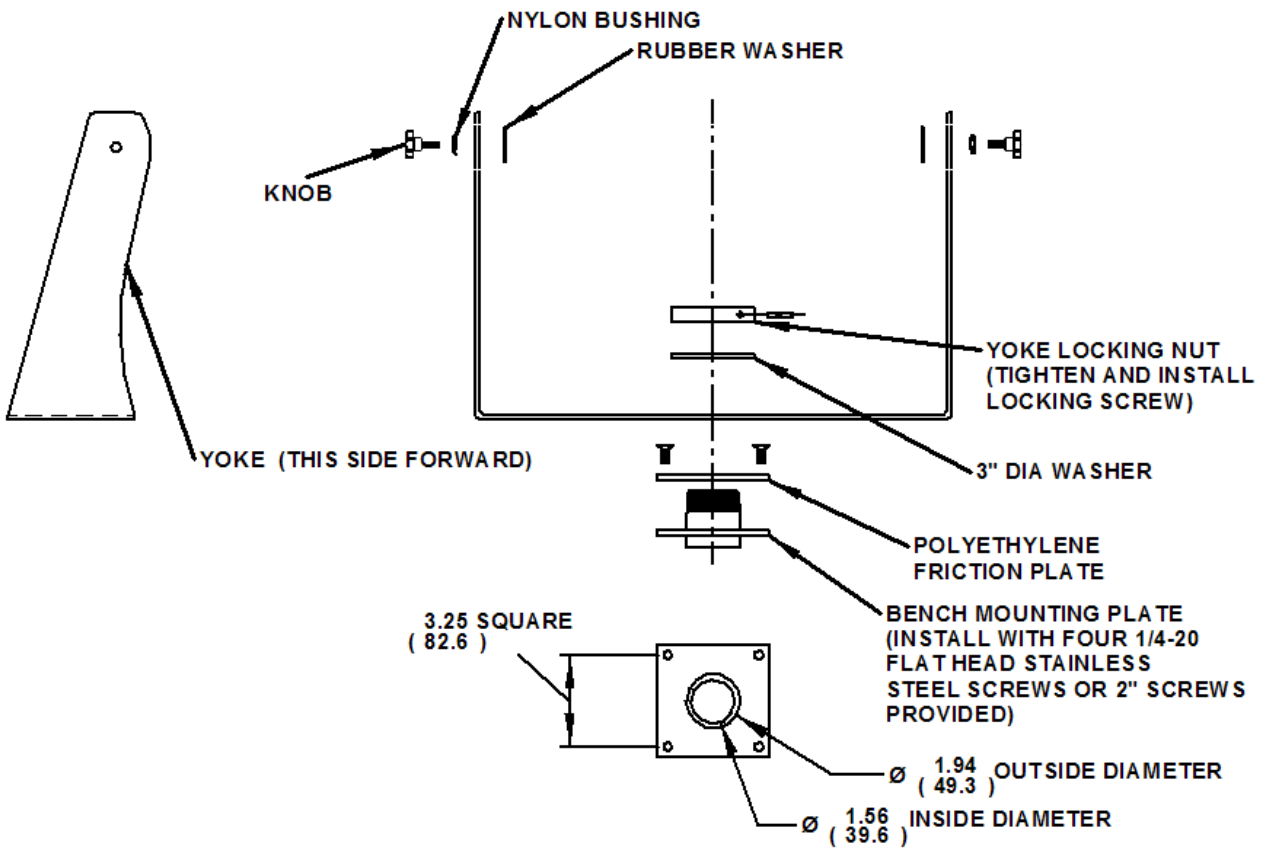

Envelope Drawings

19" Universal Mount Industrial Monitor, Rev. D

Front View

Side and Rear View

Benchtop Mounting Kit

Yoke and Pedestal Mount

Fixed Pedestal Mount