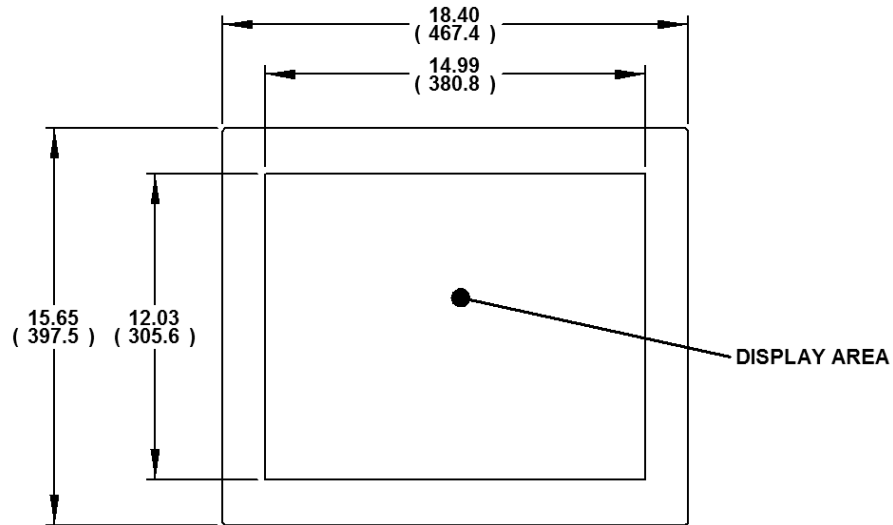

Envelope Drawings

19" Universal Mount Industrial Monitors

Front View

Side and Rear View

Benchtop Mounting Kit

Yoke and Pedestal Mount

Fixed Pedestal Mount