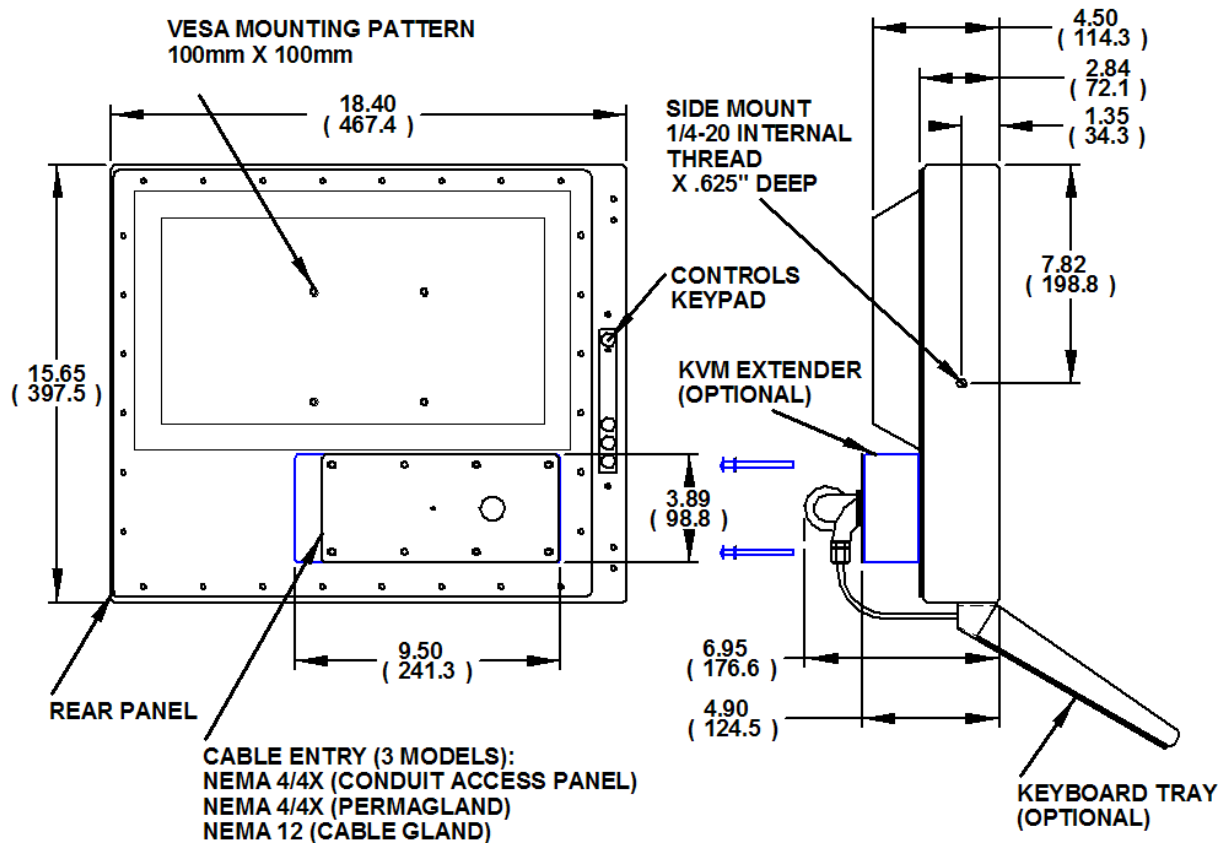

Envelope Drawings

19" Universal Mount Industrial Monitors

Front View

Side and Rear View

Benchtop Mounting Kit

Yoke and Pedestal Mount

Fixed Pedestal Mount