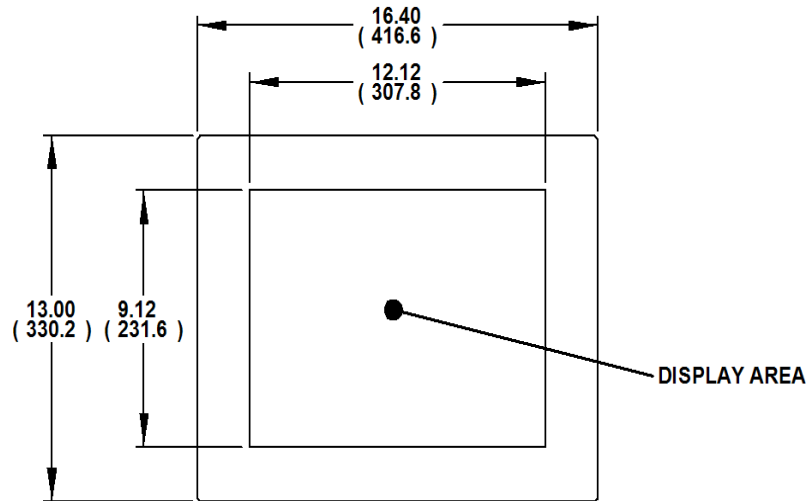

Envelope Drawings

15" Universal Mount Industrial Monitors

Front View – NEMA 2 and NEMA 4/4X/12 Versions

NEMA 2 Versions – Rear and Side Views

NEMA 4/4X/12 Versions – Side, Rear and Bottom Views

Benchtop Mounting Kit