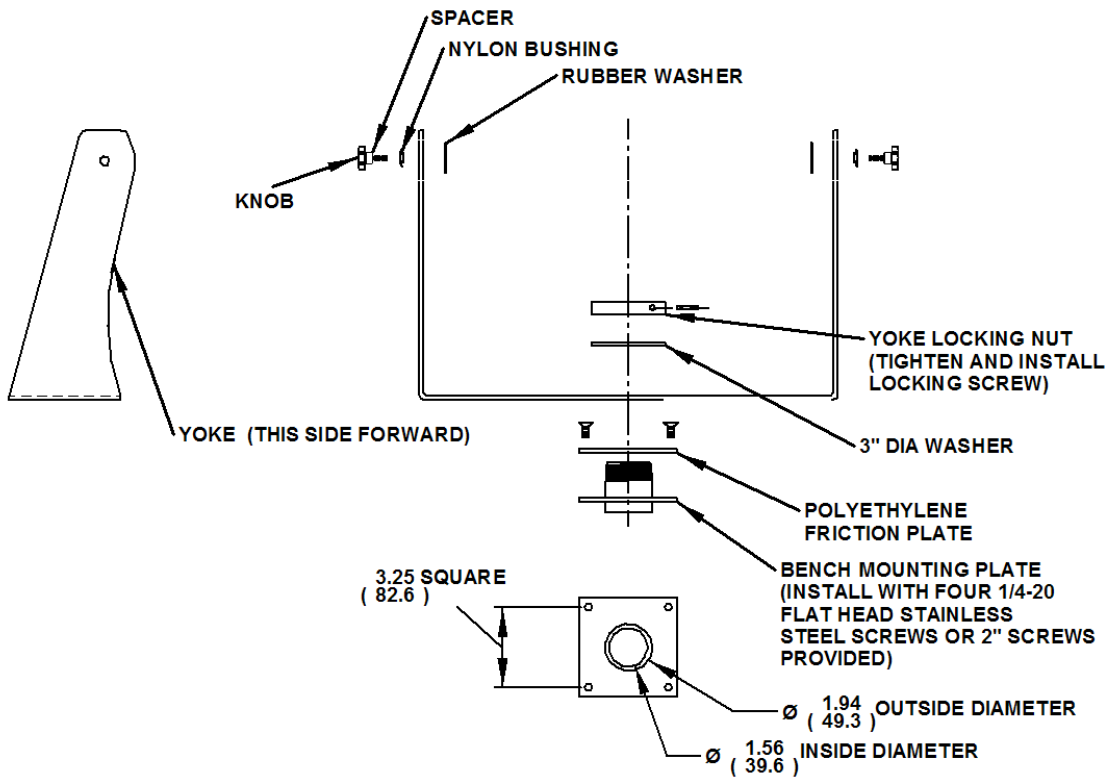

Envelope Drawings

15" Universal Mount Industrial Monitors

Front View – NEMA 2 and NEMA 4/4X/12 Versions

NEMA 2 Versions – Rear and Side Views

NEMA 4/4X/12 Versions – Side, Rear and Bottom Views

Benchtop Mounting Kit

Pedestal Mount Kit