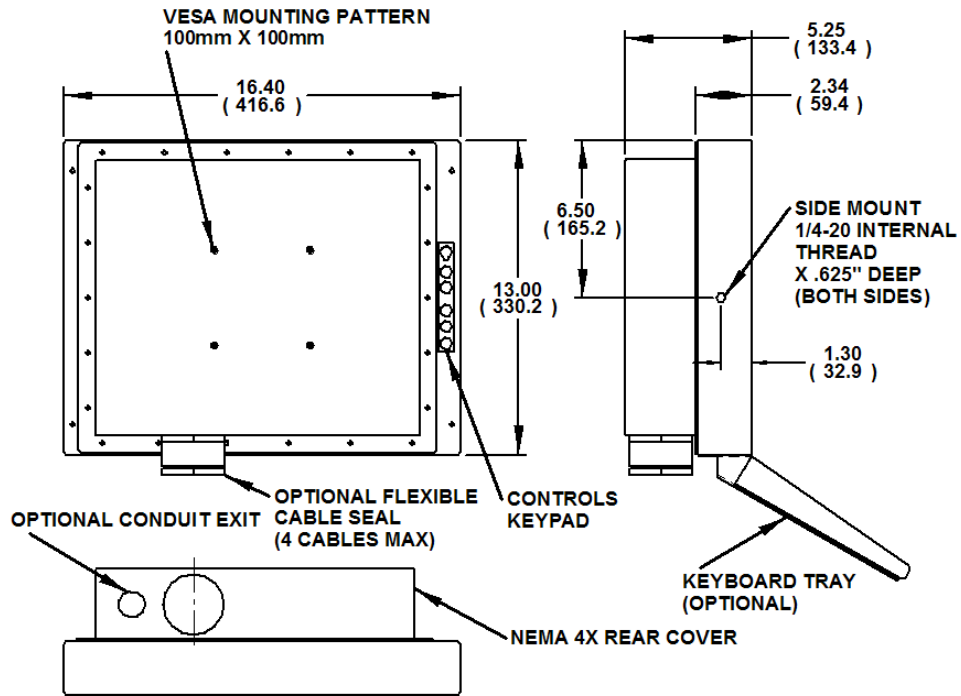

Envelope Drawings

15" Universal Mount Industrial Monitors

Front View – NEMA 2 and NEMA 4/4X/12 Versions

NEMA 2 Versions – Rear and Side Views

NEMA 4/4X/12 Versions – Side, Rear and Bottom Views

Benchtop Mounting Kit

Pedestal Mount Kit