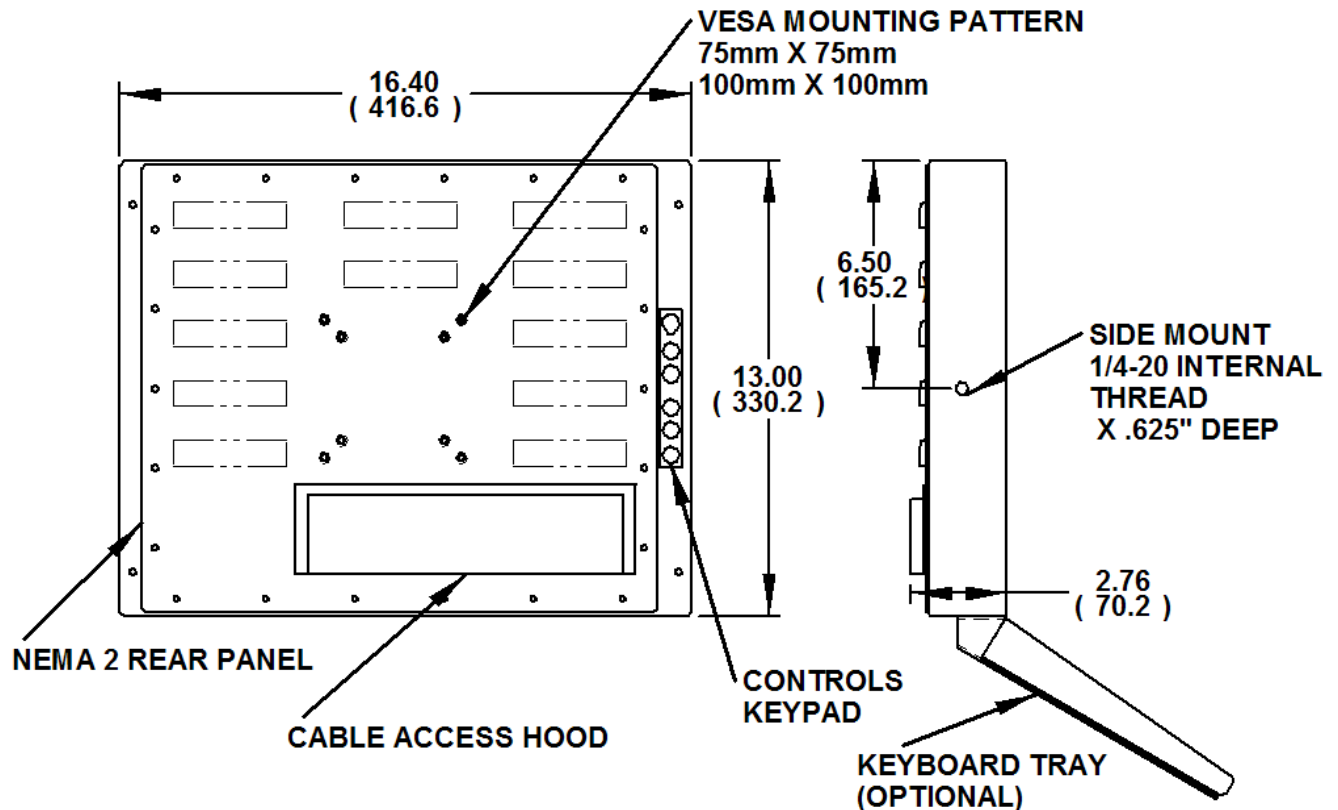

Envelope Drawings

15" Universal Mount Industrial Monitors

Front View – NEMA 2 and NEMA 4/4X/12 Versions

NEMA 2 Versions – Rear and Side Views

NEMA 4/4X/12 Versions – Side, Rear and Bottom Views

Benchtop Mounting Kit

Pedestal Mount Kit