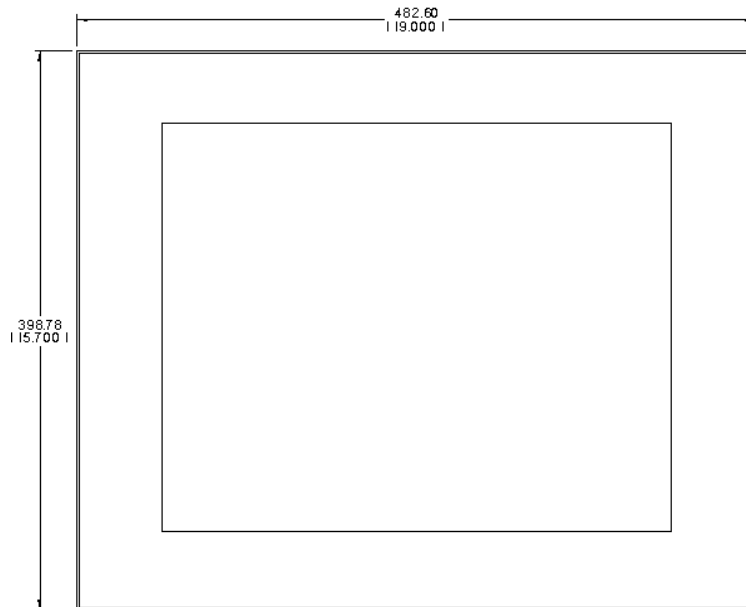

Envelope Drawings

HIS ML19 Panel Mount Industrial LCD Monitor

Enclosure Mounting Diagram

Front Views

Bottom and Rear View (Showing Cutout Dimensions)