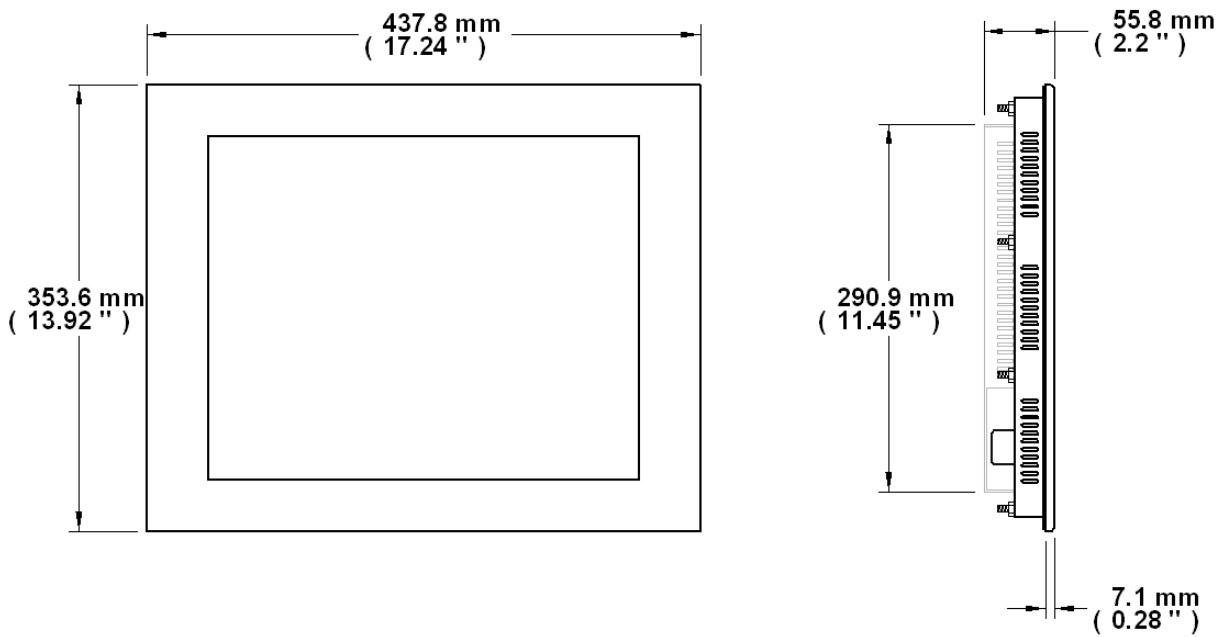

Envelope Drawings

HIS ML17 Panel Mount Industrial LCD Monitor

Enclosure Mounting Diagram

Front and Side Views

Rear View (Showing Cutout Dimensions)

Rear and Bottom Views

Front and Side Views (with Rack Mount adapter)

Rear and Bottom Views (with Rack Mount adapter)