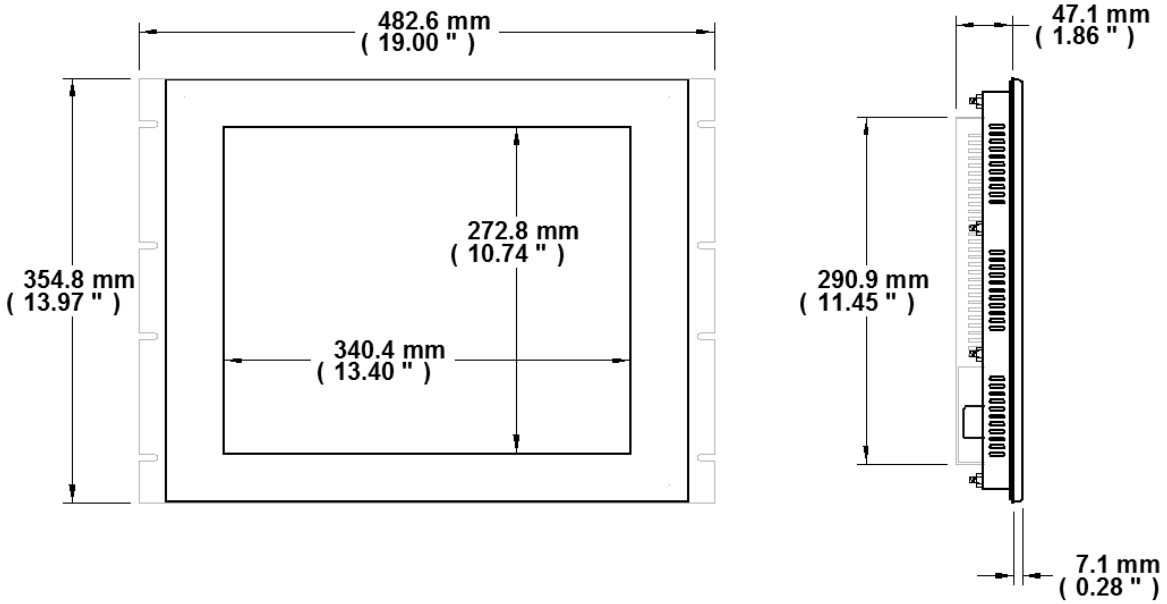

Envelope Drawings

HIS ML17 Panel Mount Industrial LCD Monitor

Enclosure Mounting Diagram

Front and Side Views

Rear View (Showing Cutout Dimensions)

Rear and Bottom Views

Front and Side Views (with Rack Mount adapter)

Rear and Bottom Views (with Rack Mount adapter)