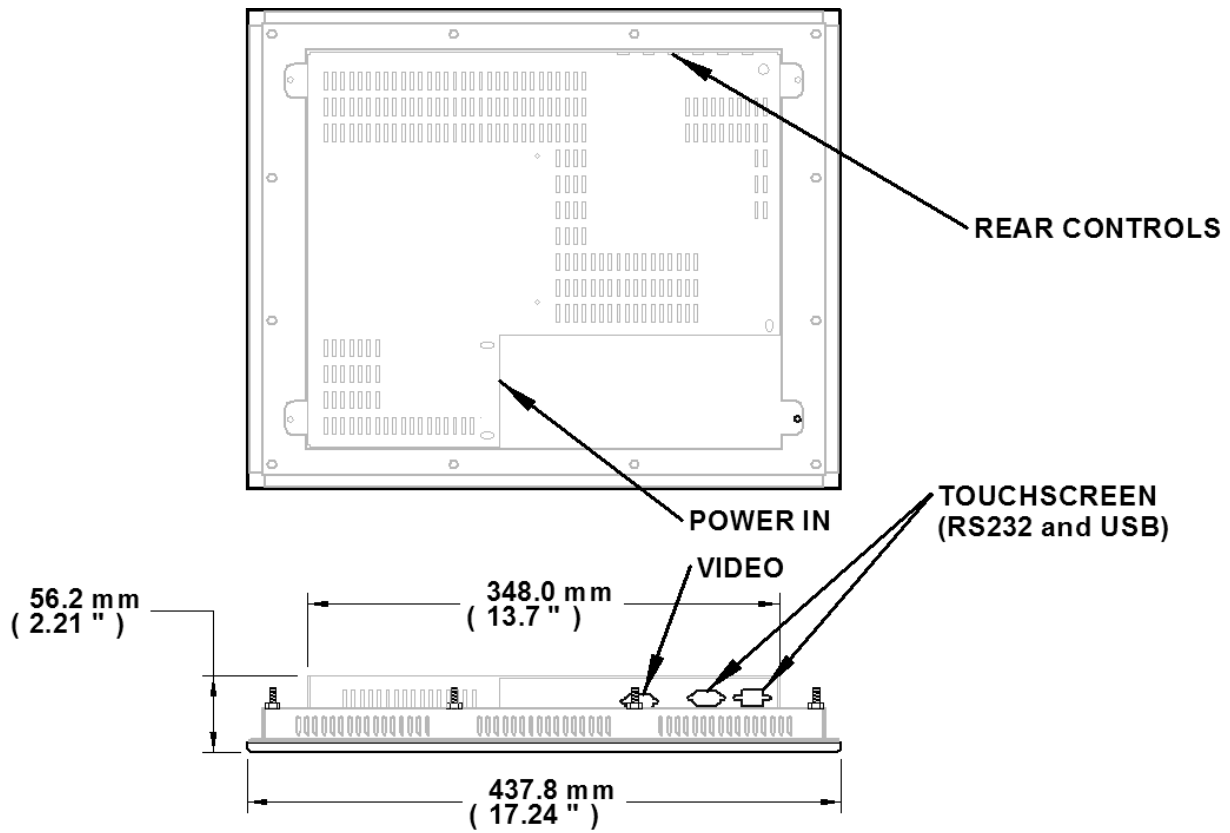

Envelope Drawings

HIS ML17 Panel Mount Industrial LCD Monitor

Enclosure Mounting Diagram

Front and Side Views

Rear View (Showing Cutout Dimensions)

Rear and Bottom Views

Front and Side Views (with Rack Mount adapter)

Rear and Bottom Views (with Rack Mount adapter)