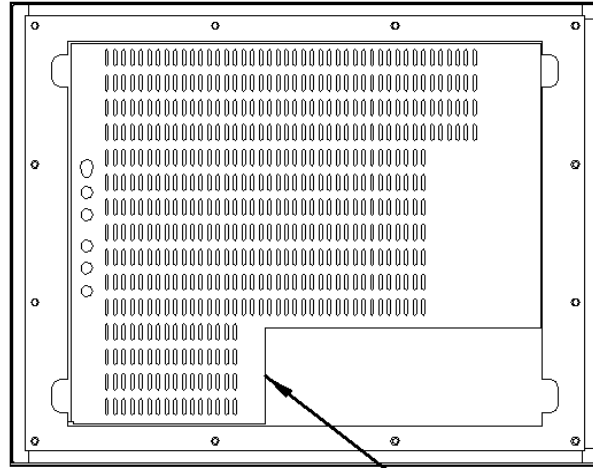

Drawings

HIS ML15 Industrial LCD Monitor

Enclosure Mounting Diagram

Front and Side Views

Rear and Bottom Views

Rear View (Showing Cutout Dimensions)