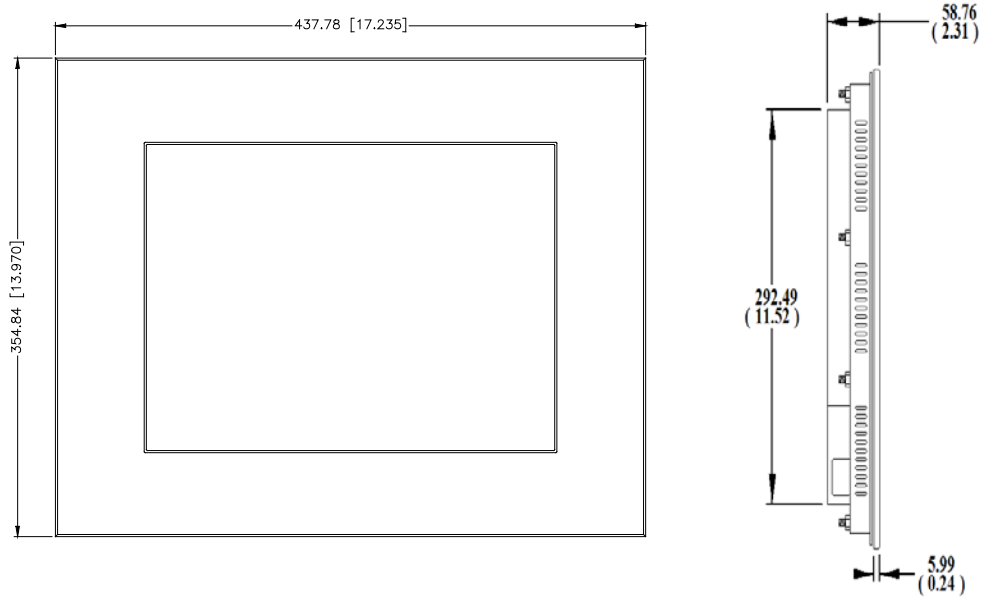

Drawings

HIS ML15 Industrial LCD Monitor

Enclosure Mounting Diagram

Front and Side Views

Rear and Bottom Views

Rear View (Showing Cutout Dimensions)