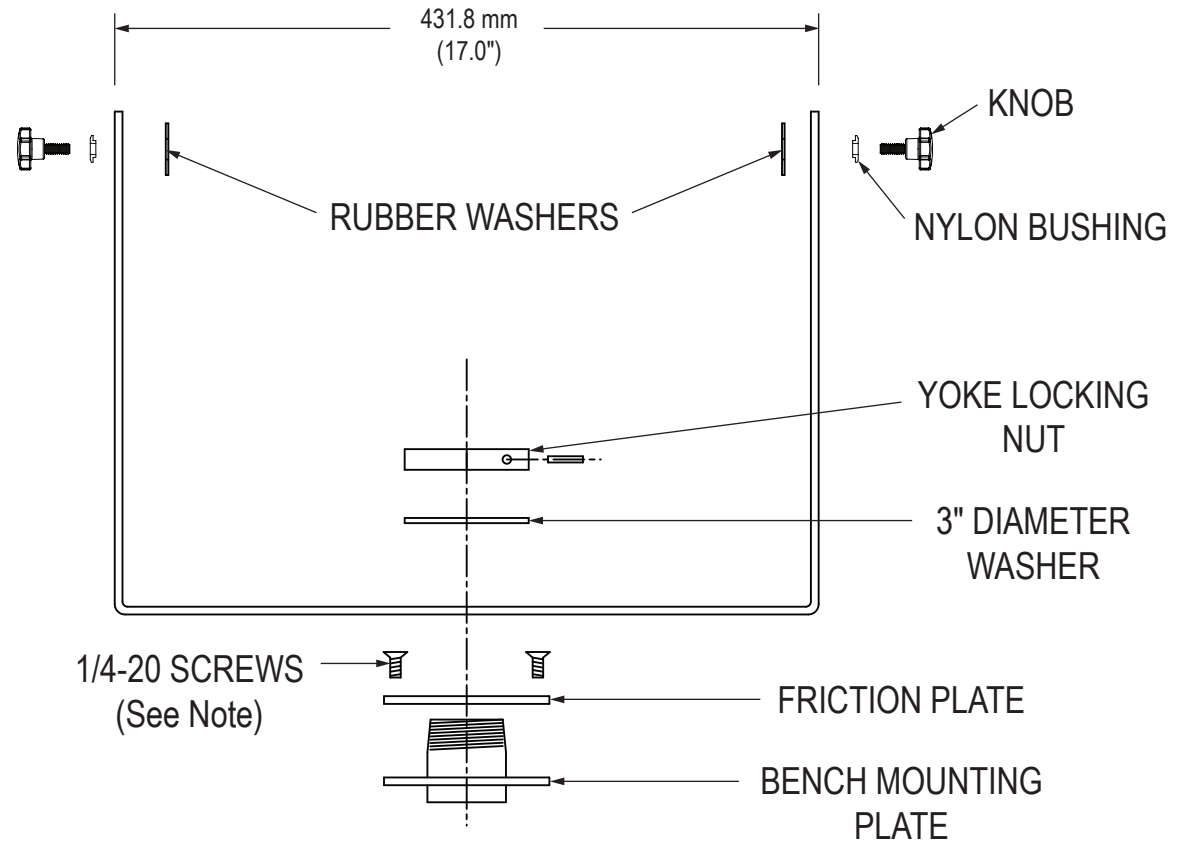

15/17" MODEL

Side View

Front View

Mounting Plate

19" MODEL

Side View

Front View

Mounting Plate