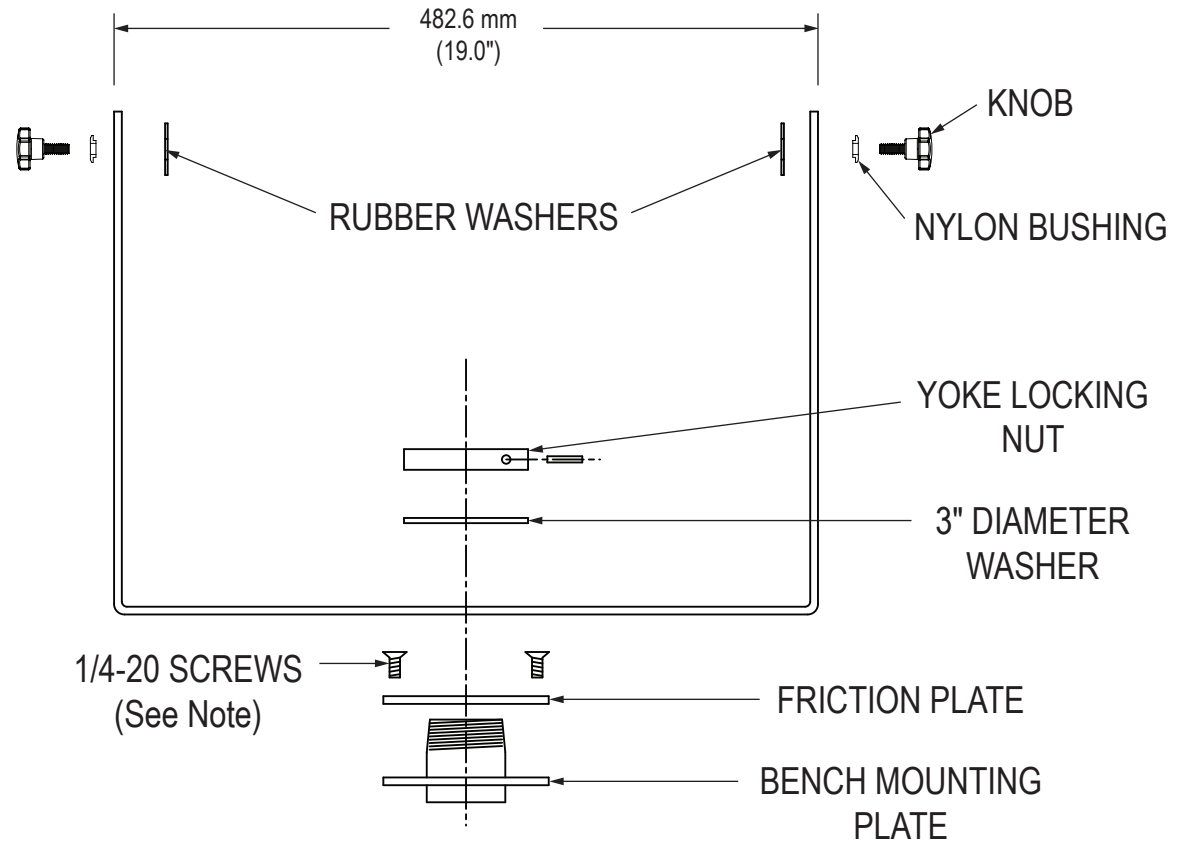

15/17" MODEL

Side View

Front View

Mounting Plate

19" MODEL

Side View

Front View

Mounting Plate

## 22" MODEL

Side View

Front View

Mounting Plate