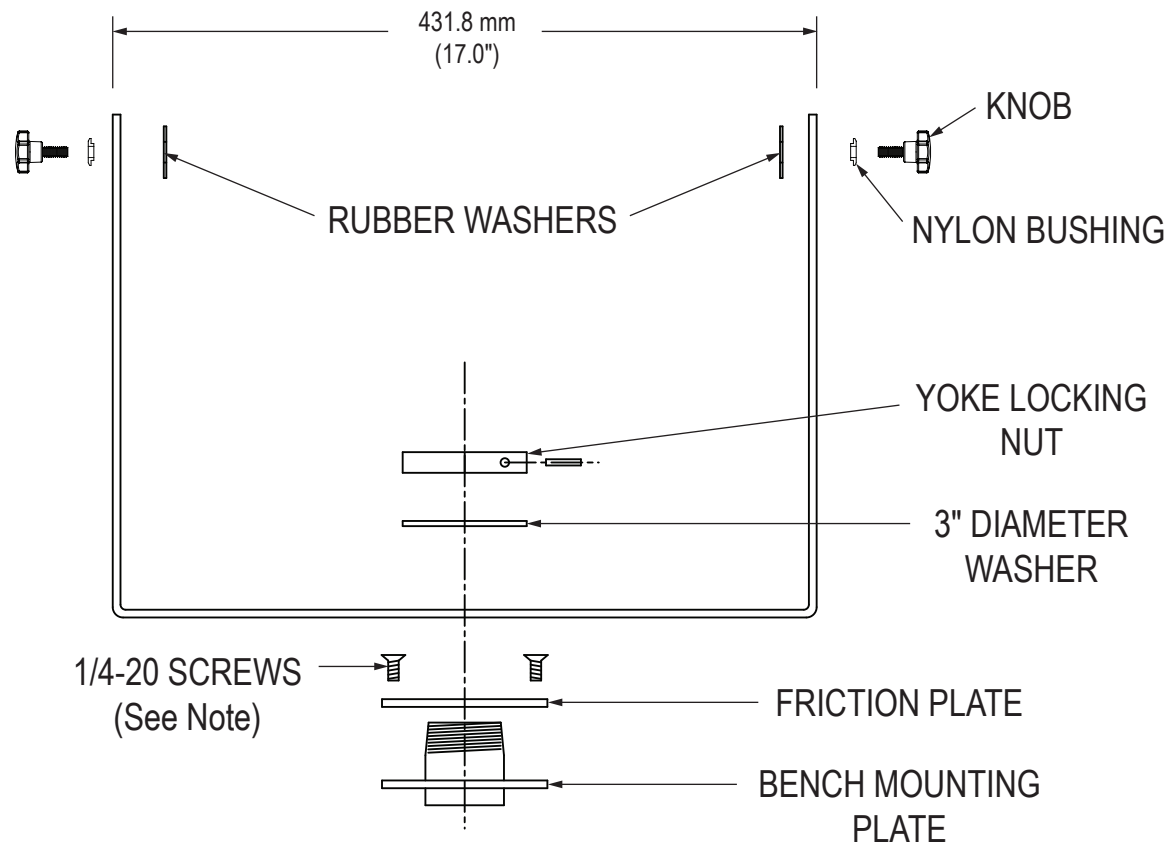

15/17" MODEL

Side View

Front View

Mounting Plate

19" MODEL

Side View

Front View

Mounting Plate

## 22" MODEL

Side View

Front View

Mounting Plate