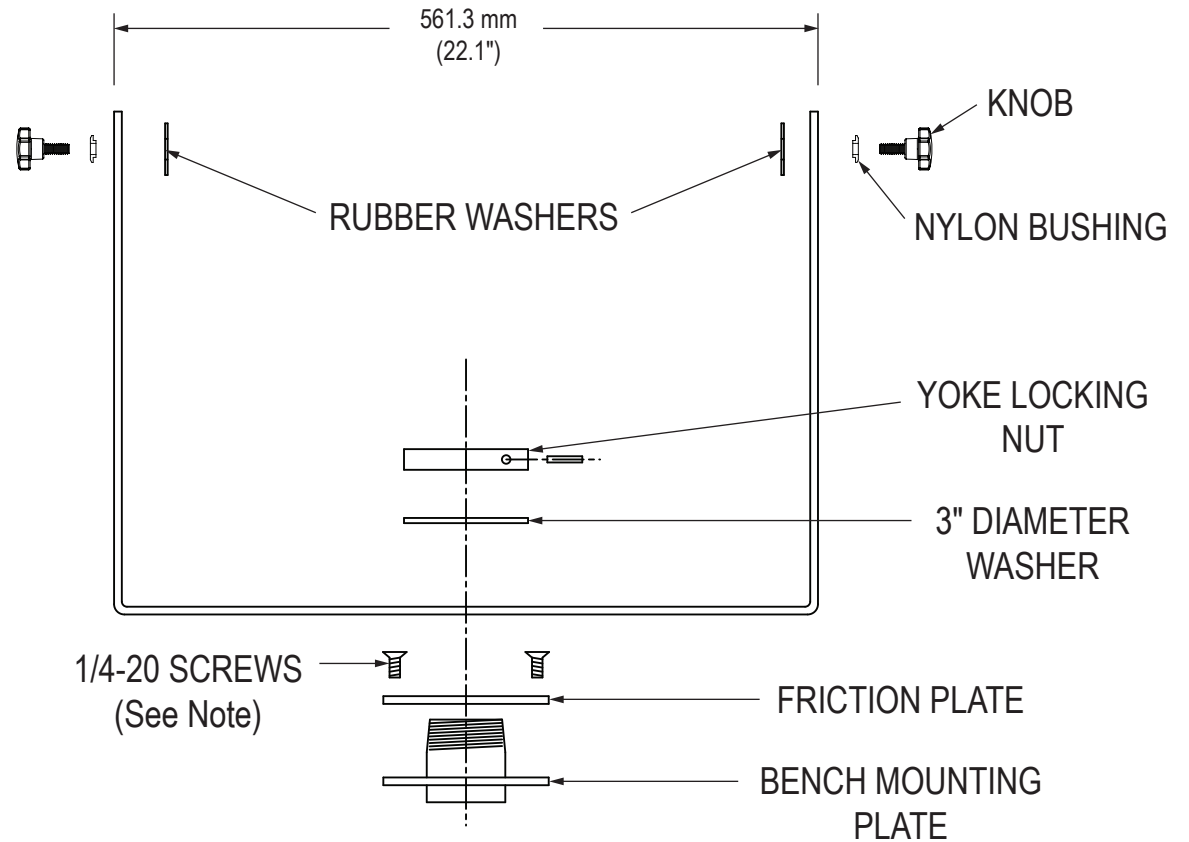

15/17" MODEL

Side View

Front View

Mounting Plate

19" MODEL

Side View

Front View

Mounting Plate

## 22" MODEL

Side View

Front View

Mounting Plate