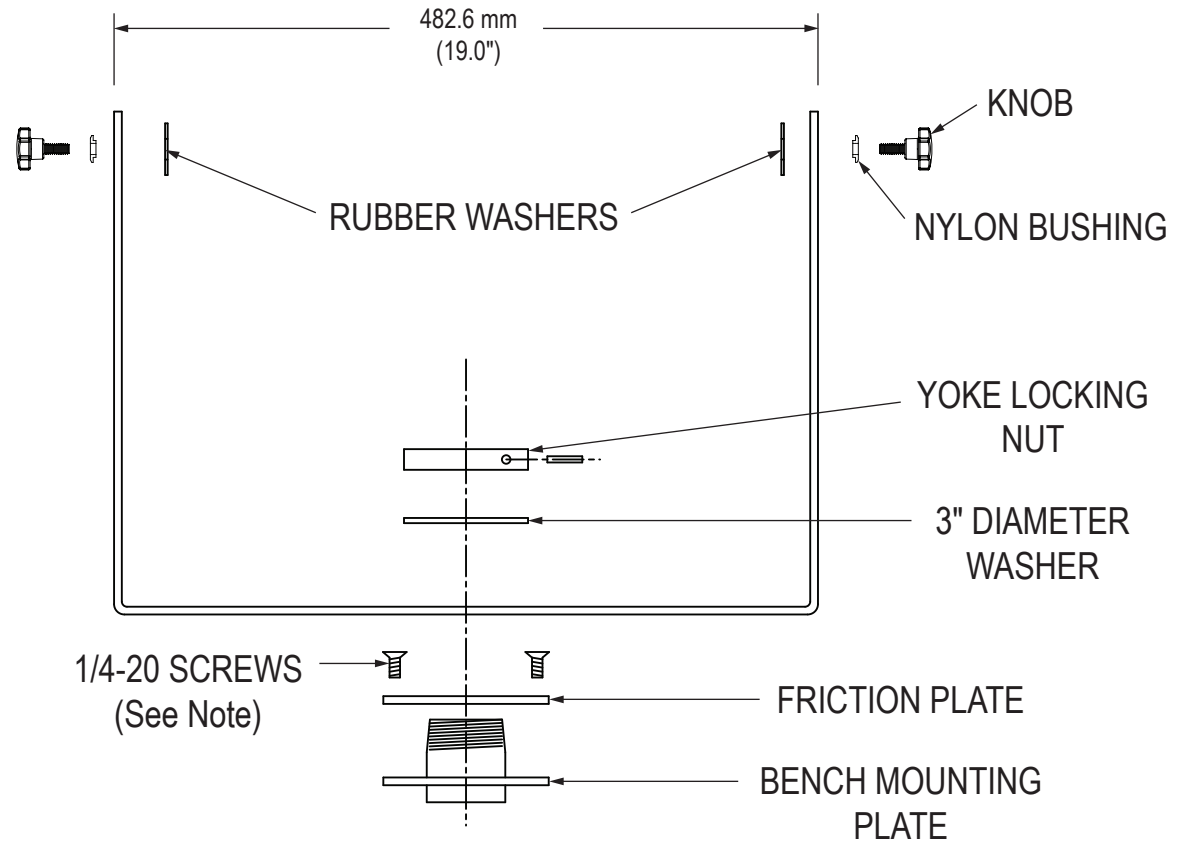

15/17" MODEL

Side View

Front View

Mounting Plate

19" MODEL

Side View

Front View

Mounting Plate