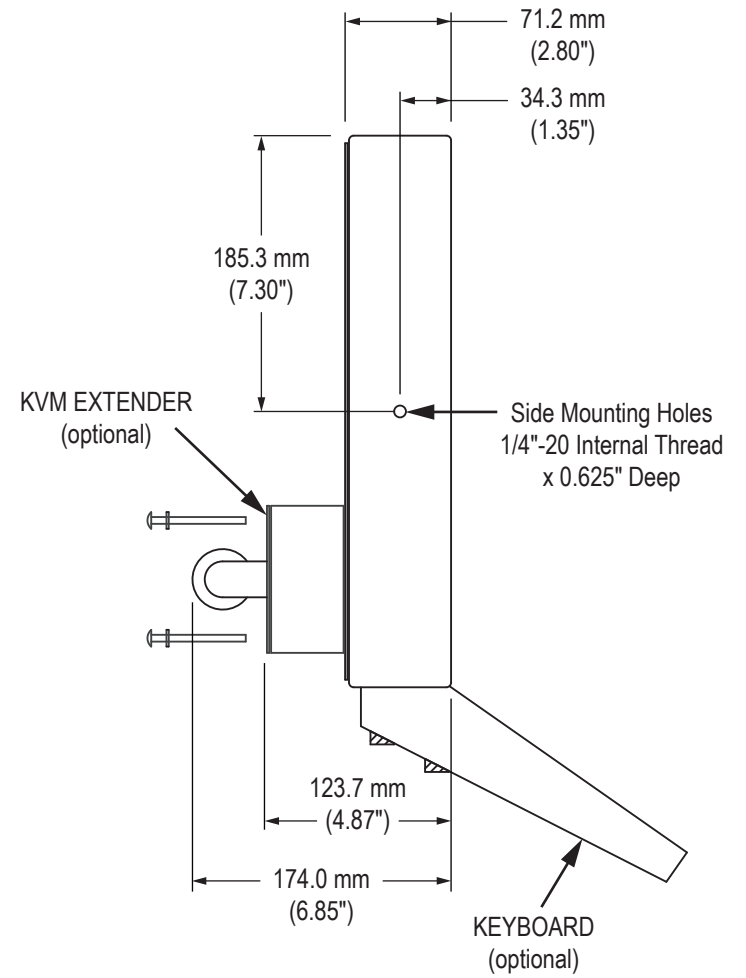

Front View

Side View

Rear View

- REAR PANEL
- CABLE ENTRY (4 Models):
 NEMA 2, 12/4, or 12/4/4X Compression Gland
 NEMA 12/4 or 12/4/4X Conduit Cable Exit
 NEMA 12/4 or 12/4/4X PermaGland
 NEMA 12/4 or 12/4/4X Cover Plate with Pilot Hole