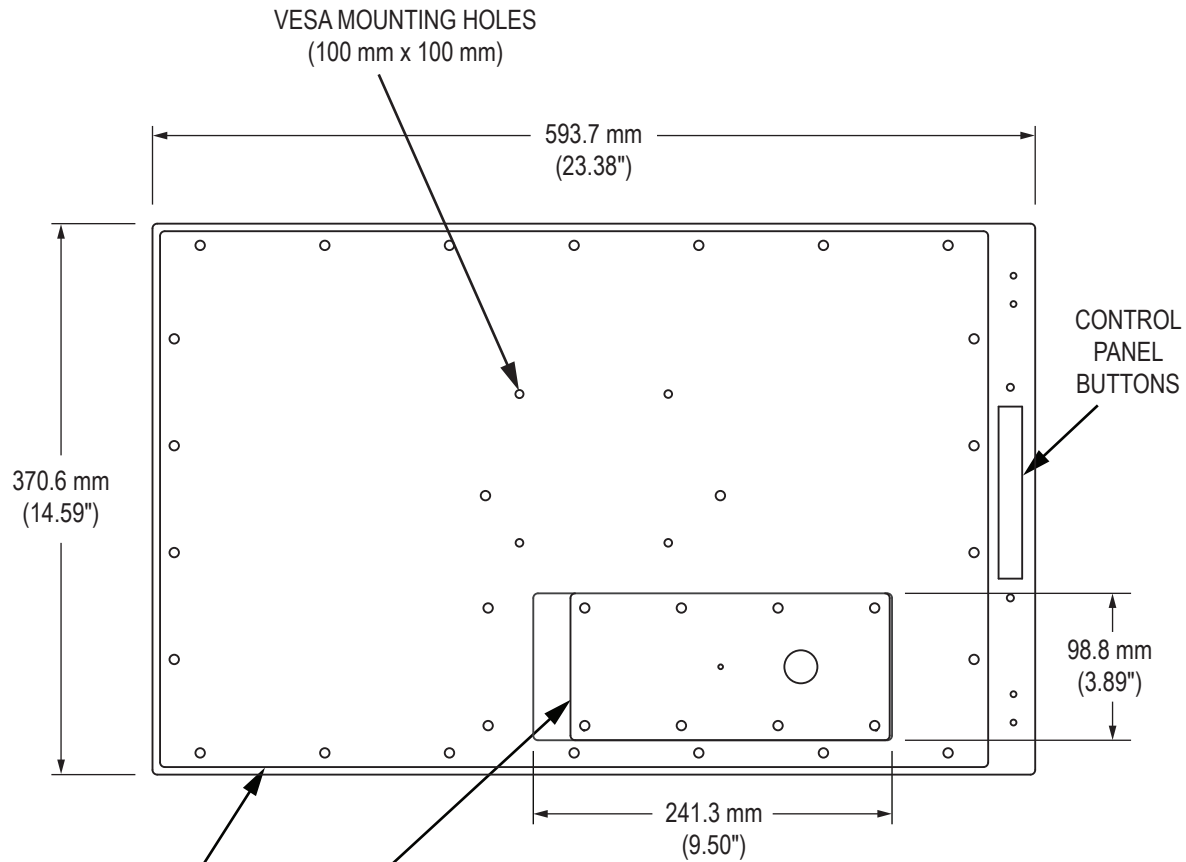

Front View

Side View

Rear View

- REAR PANEL
- CABLE ENTRY (4 Models):
 NEMA 2, 12/4, or 12/4/4X Compression Gland
 NEMA 12/4 or 12/4/4X Conduit Cable Exit
 NEMA 12/4 or 12/4/4X PermaGland
 NEMA 12/4 or 12/4/4X Cover Plate with Pilot Hole