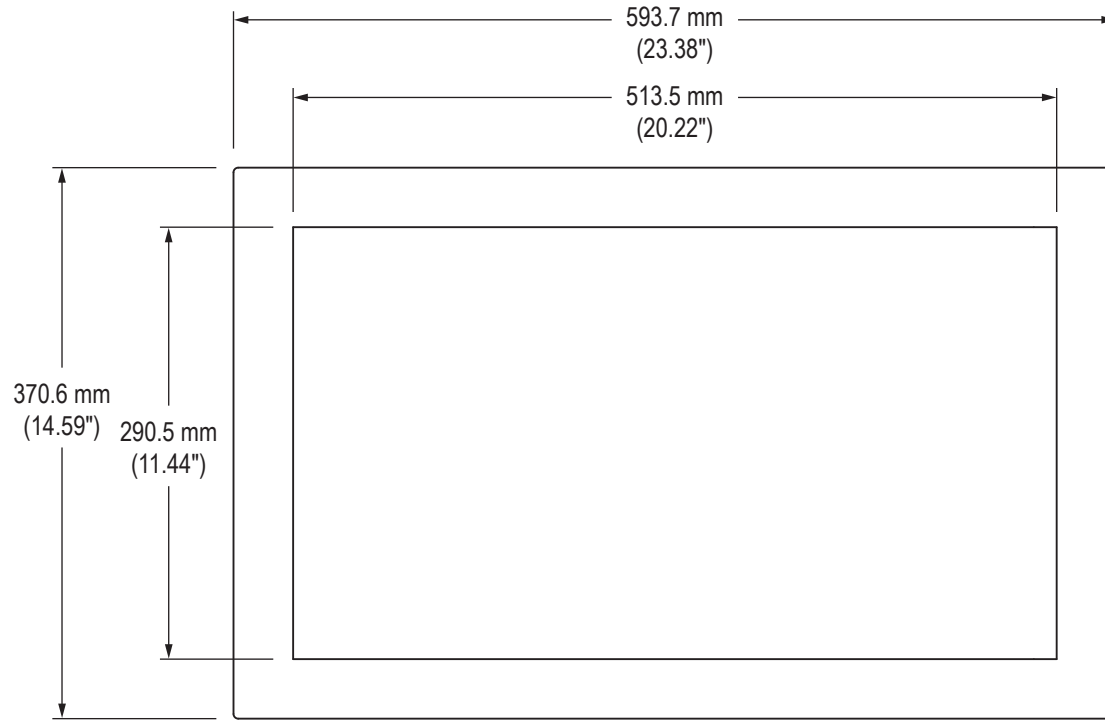

Front View

Side View

Rear View

- REAR PANEL
- CABLE ENTRY (4 Models):
 NEMA 2, 12/4, or 12/4/4X Compression Gland
 NEMA 12/4 or 12/4/4X Conduit Cable Exit
 NEMA 12/4 or 12/4/4X PermaGland
 NEMA 12/4 or 12/4/4X Cover Plate with Pilot Hole