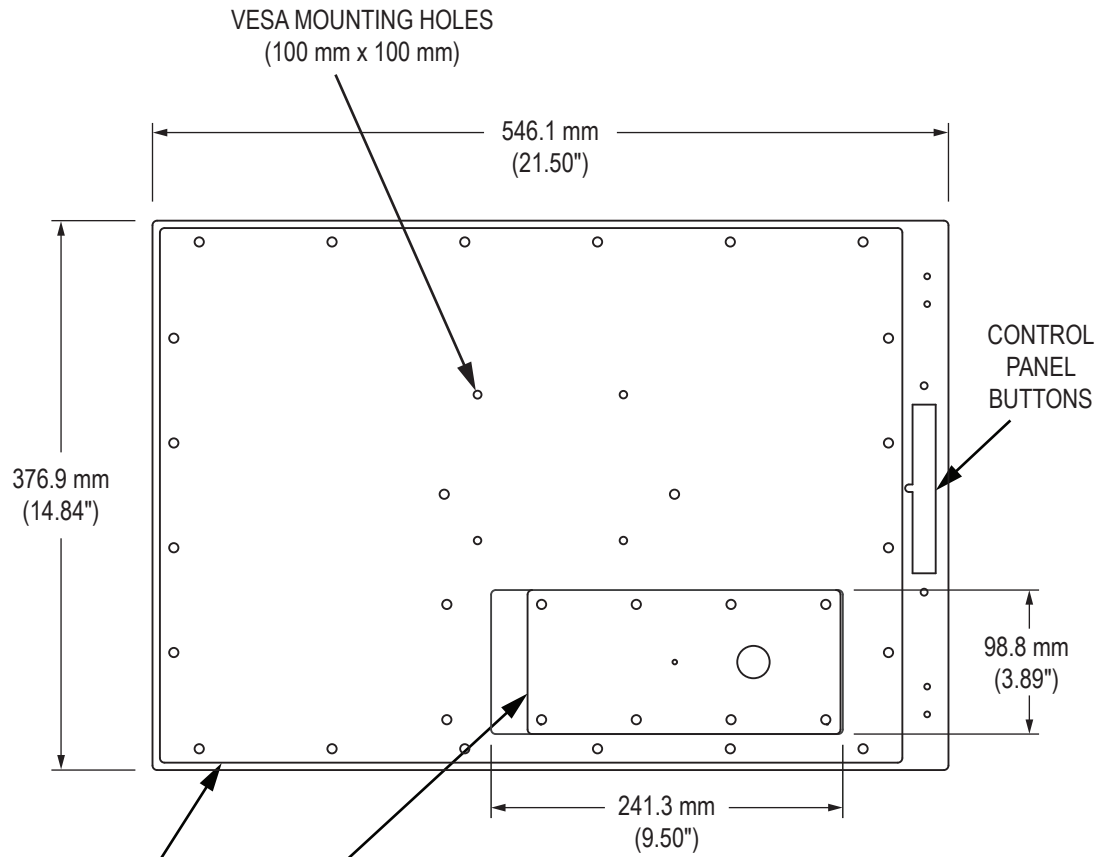

Front View

Side View

Rear View

REAR PANEL

CABLE ENTRY (4 Models):
 NEMA 2, 12/4, or 12/4/4X Compression Gland
 NEMA 12/4 or 12/4/4X Conduit Cable Exit
 NEMA 12/4 or 12/4/4X PermaGland
 NEMA 12/4 or 12/4/4X Cover Plate with Pilot Hole