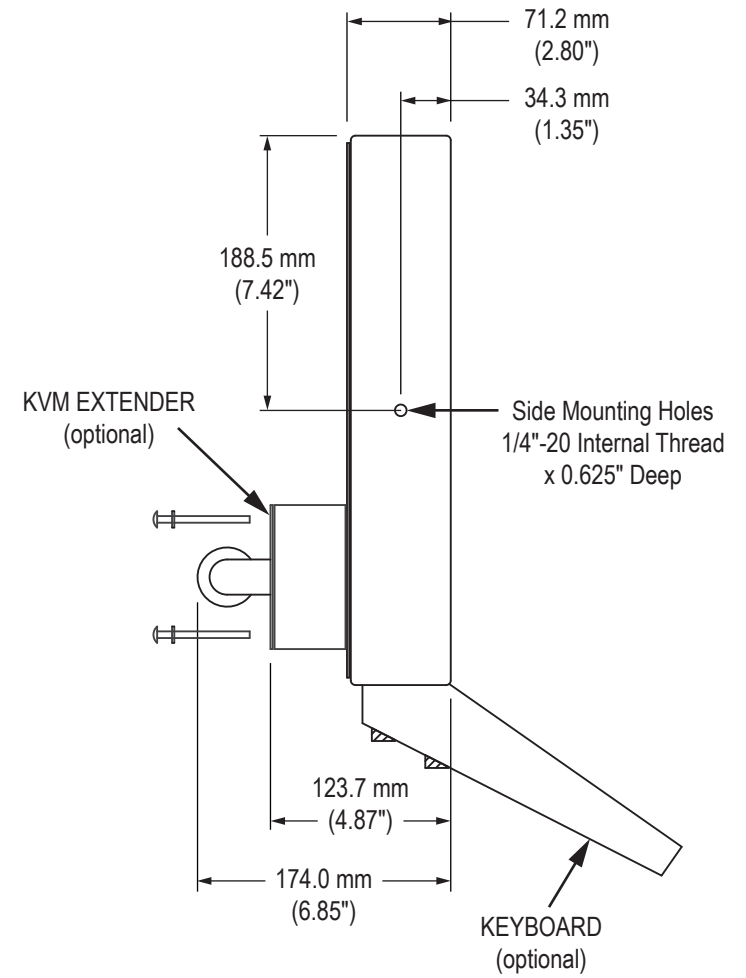

Front View

Side View

Rear View

REAR PANEL

CABLE ENTRY (4 Models):
 NEMA 2, 12/4, or 12/4/4X Compression Gland
 NEMA 12/4 or 12/4/4X Conduit Cable Exit
 NEMA 12/4 or 12/4/4X PermaGland
 NEMA 12/4 or 12/4/4X Cover Plate with Pilot Hole