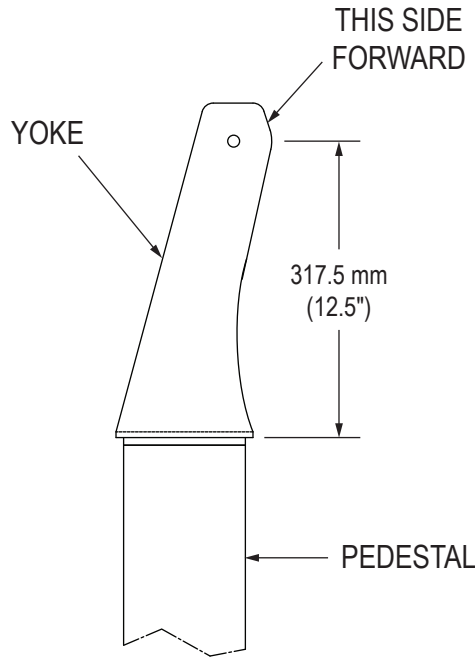

15/17" MODEL

Side View

Front View

Pedestal Plate (in bottom of Pedestal for hidden cable access)

19" MODEL

Side View

Front View

Pedestal Plate (in bottom of Pedestal for hidden cable access)