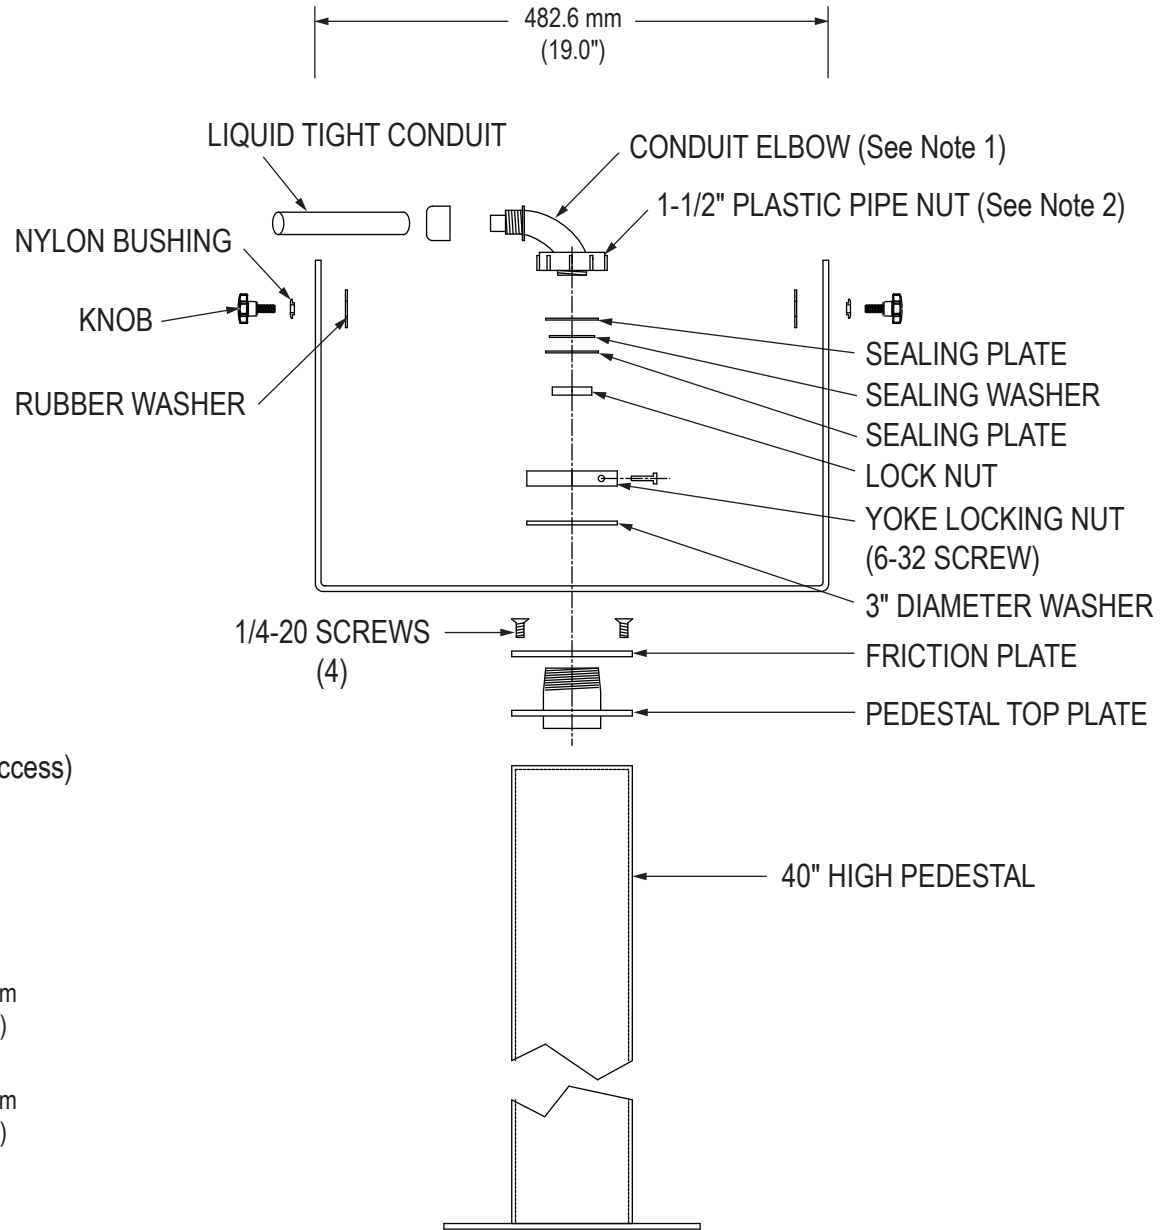

15/17" MODEL

Side View

Front View

Pedestal Plate (in bottom of Pedestal for hidden cable access)

19" MODEL

Side View

Front View

Pedestal Plate (in bottom of Pedestal for hidden cable access)