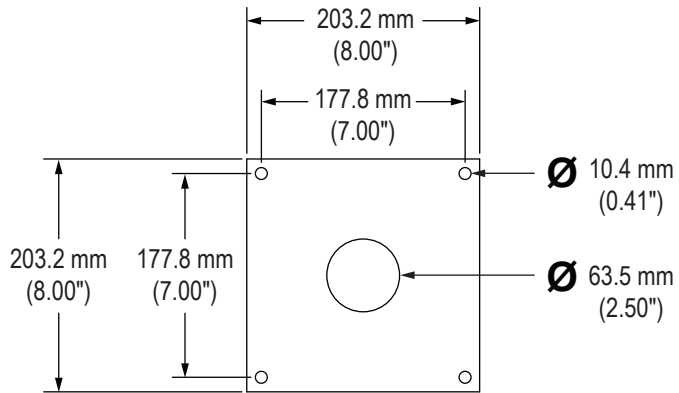

15/17" MODEL

Side View

Front View

Pedestal Plate (in bottom of Pedestal for hidden cable access)

19" MODEL

Side View

Front View

Pedestal Plate (in bottom of Pedestal for hidden cable access)