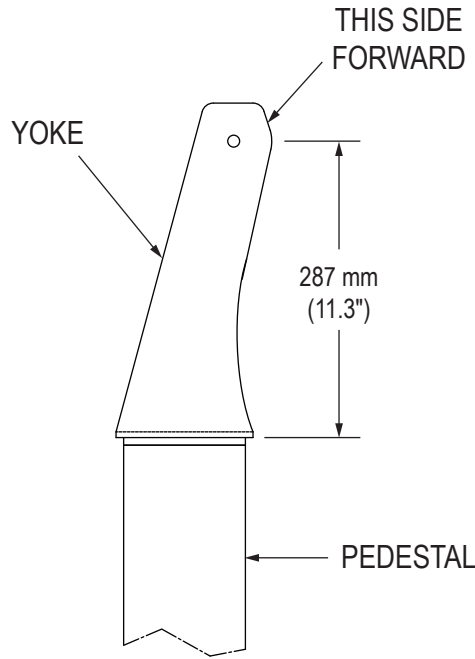

15/17" MODEL

Side View

Front View

Pedestal Plate (in bottom of Pedestal for hidden cable access)

19" MODEL

Side View

Front View

Pedestal Plate (in bottom of Pedestal for hidden cable access)