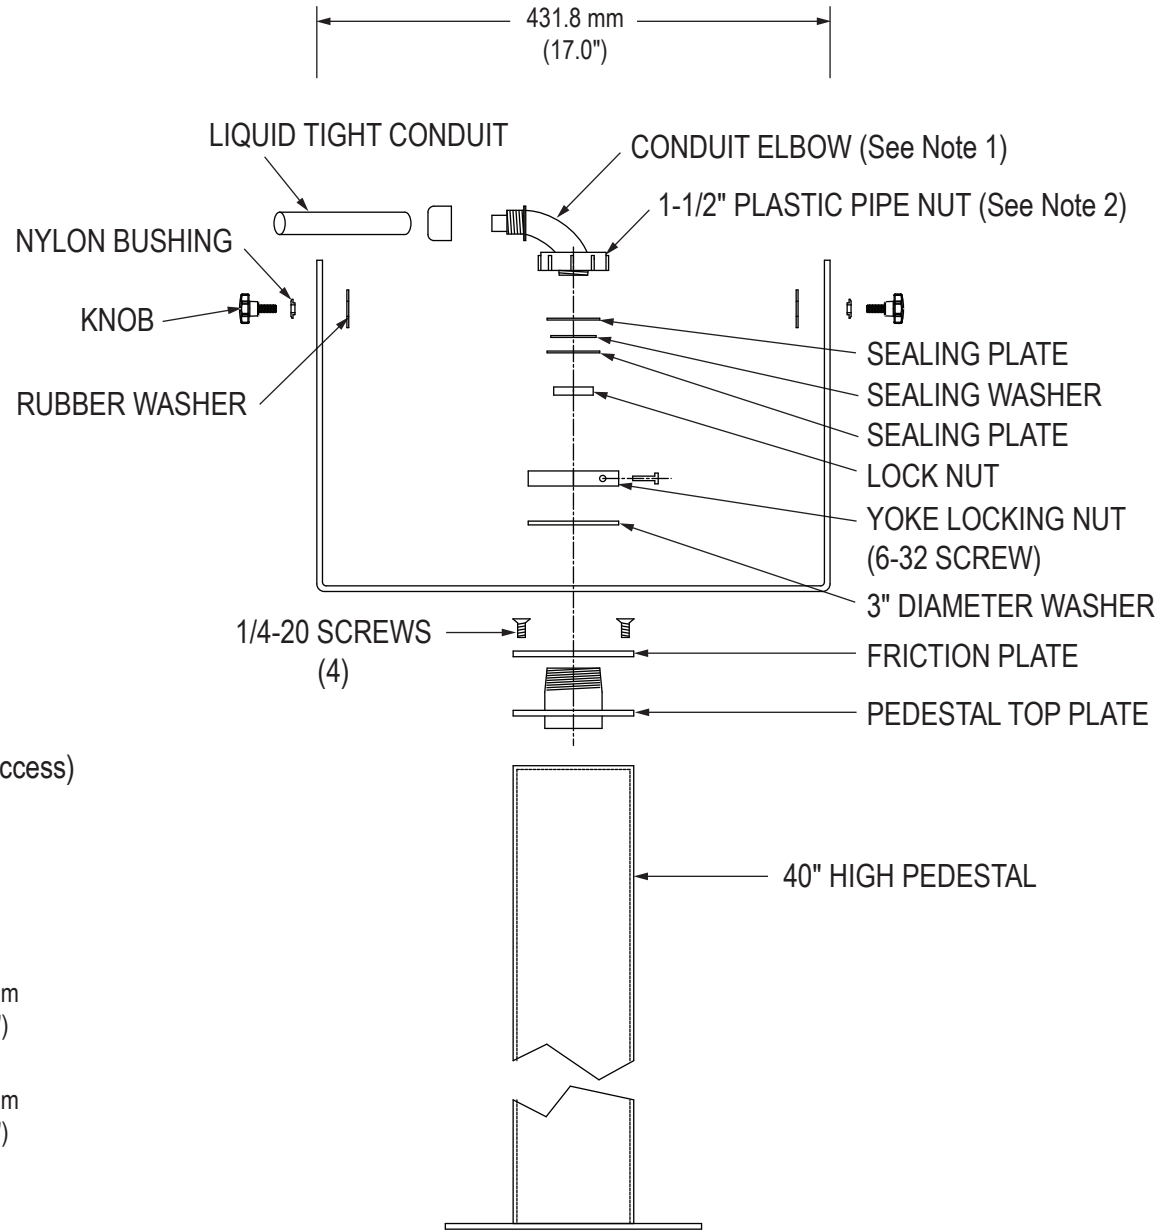

15/17" MODEL

Side View

Front View

Pedestal Plate (in bottom of Pedestal for hidden cable access)

19" MODEL

Side View

Front View

Pedestal Plate (in bottom of Pedestal for hidden cable access)