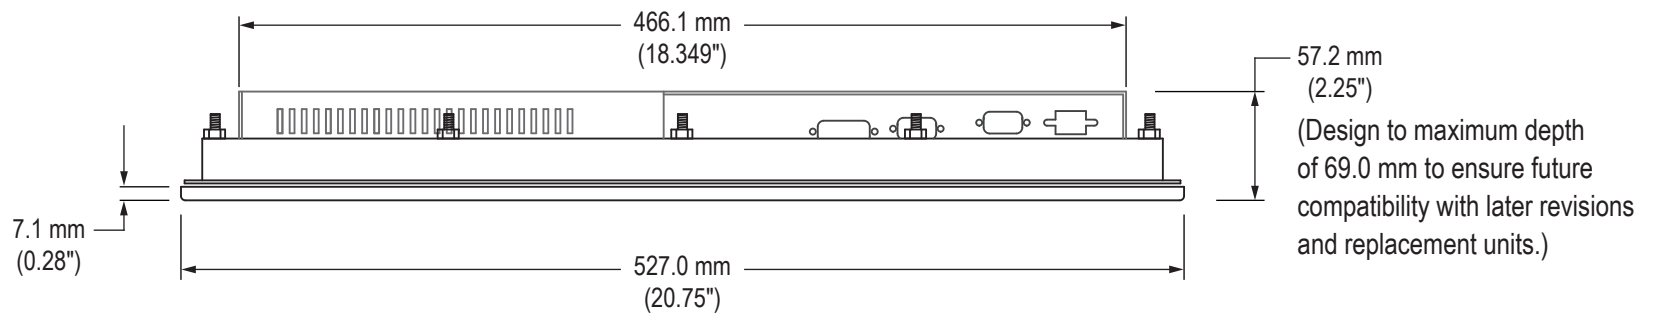

Front View

Side View

Rear View (showing Cutout Dimensions)

Bottom View

Cable Connections

Rear View

CONTROL PANEL
BUTTONS

POWER INPUT

Bottom View

SERIAL (RS-232) (for Touch Screen option)

POWER INPUT

DVI VIDEO

VGA VIDEO