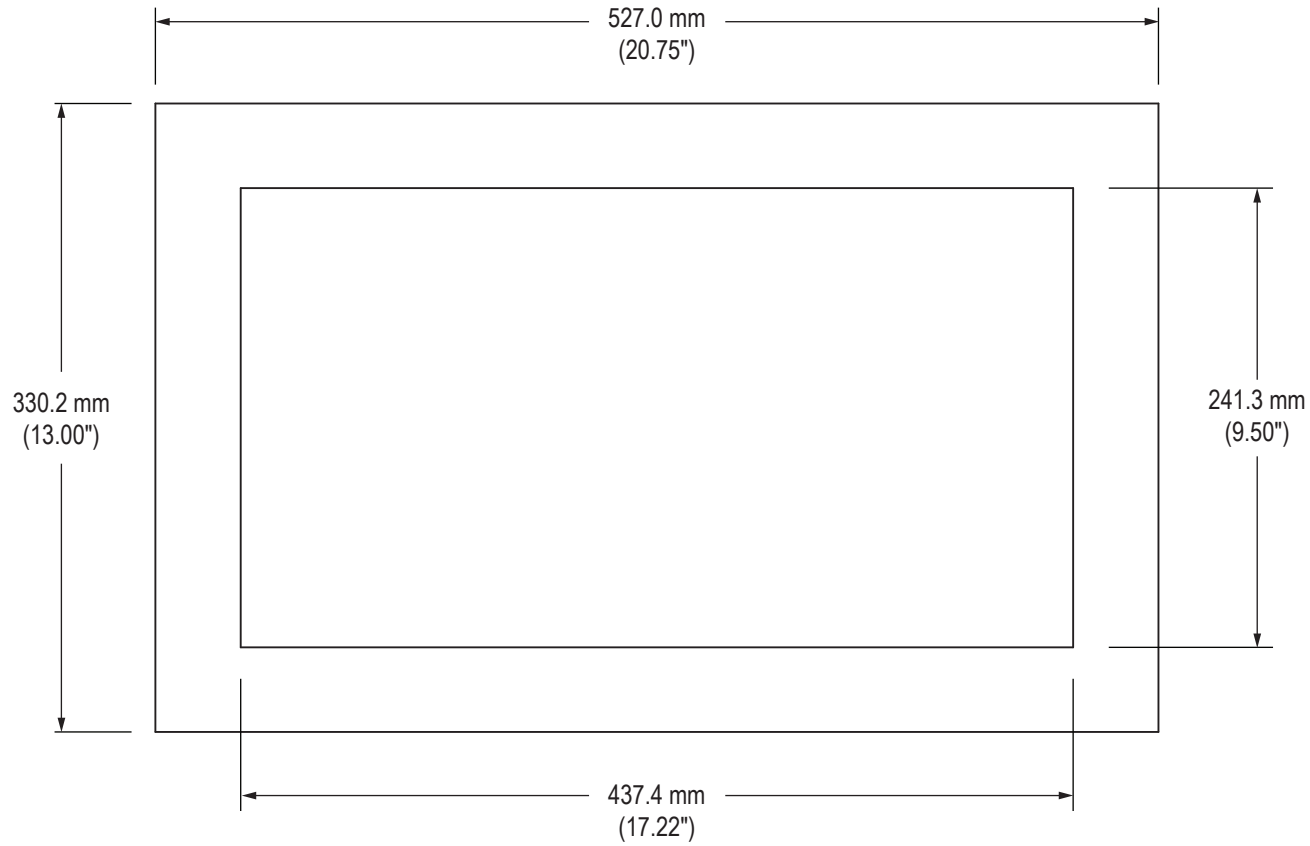

Front View

Side View

Rear View (showing Cutout Dimensions)

Bottom View

Cable Connections

Rear View

CONTROL PANEL
BUTTONS

POWER INPUT

Bottom View

SERIAL (RS-232) (for Touch Screen option)

POWER INPUT

DVI VIDEO

VGA VIDEO