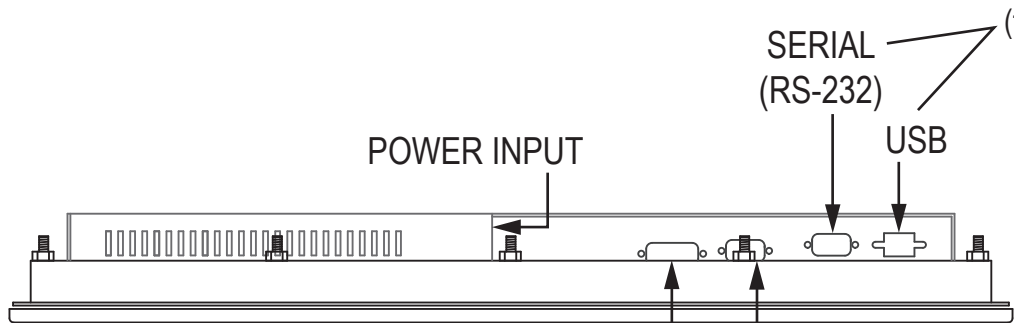

Front View

Side View

Rear View (showing Cutout Dimensions)

Bottom View

Cable Connections

Rear View

CONTROL PANEL
BUTTONS

POWER INPUT

Bottom View

SERIAL (RS-232) (for Touch Screen option)

POWER INPUT

USB

DVI VIDEO

VGA VIDEO