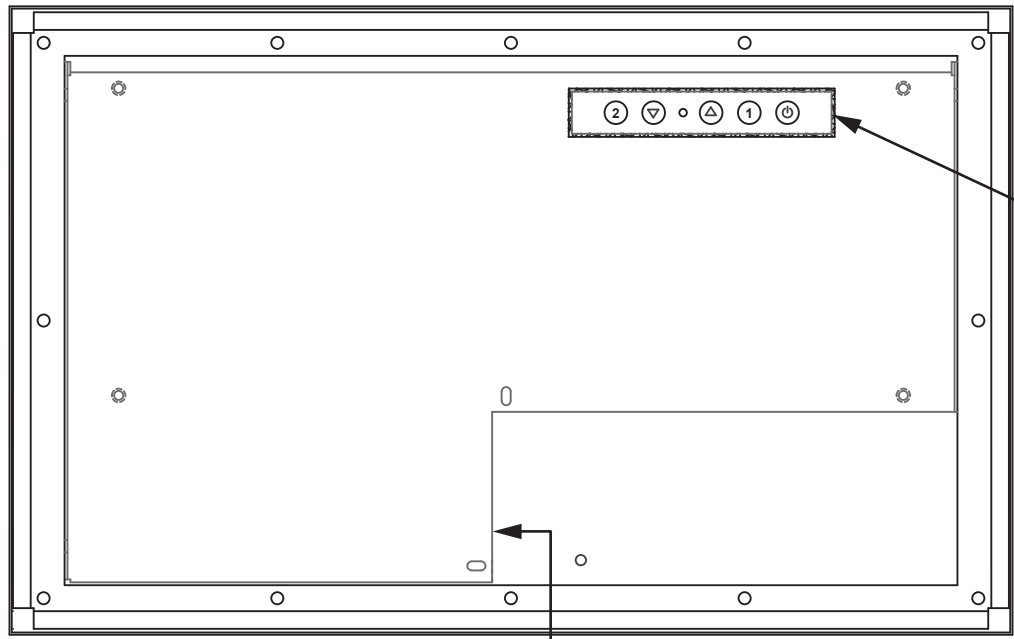

Front View

Side View

Rear View (showing Cutout Dimensions)

Bottom View

Cable Connections

Rear View

CONTROL PANEL
BUTTONS

POWER INPUT

Bottom View

SERIAL (RS-232) (for Touch Screen option)

POWER INPUT

USB

DVI VIDEO

VGA VIDEO