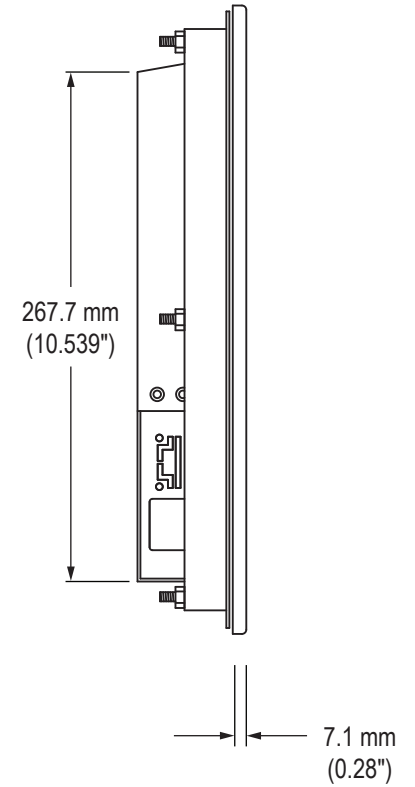

Front View

Side View

Rear View (showing Cutout Dimensions)

Bottom View

Cable Connections

Rear View

CONTROL PANEL
BUTTONS

POWER INPUT

Bottom View

SERIAL (RS-232) (for Touch Screen option)

POWER INPUT

USB

DVI VIDEO

VGA VIDEO