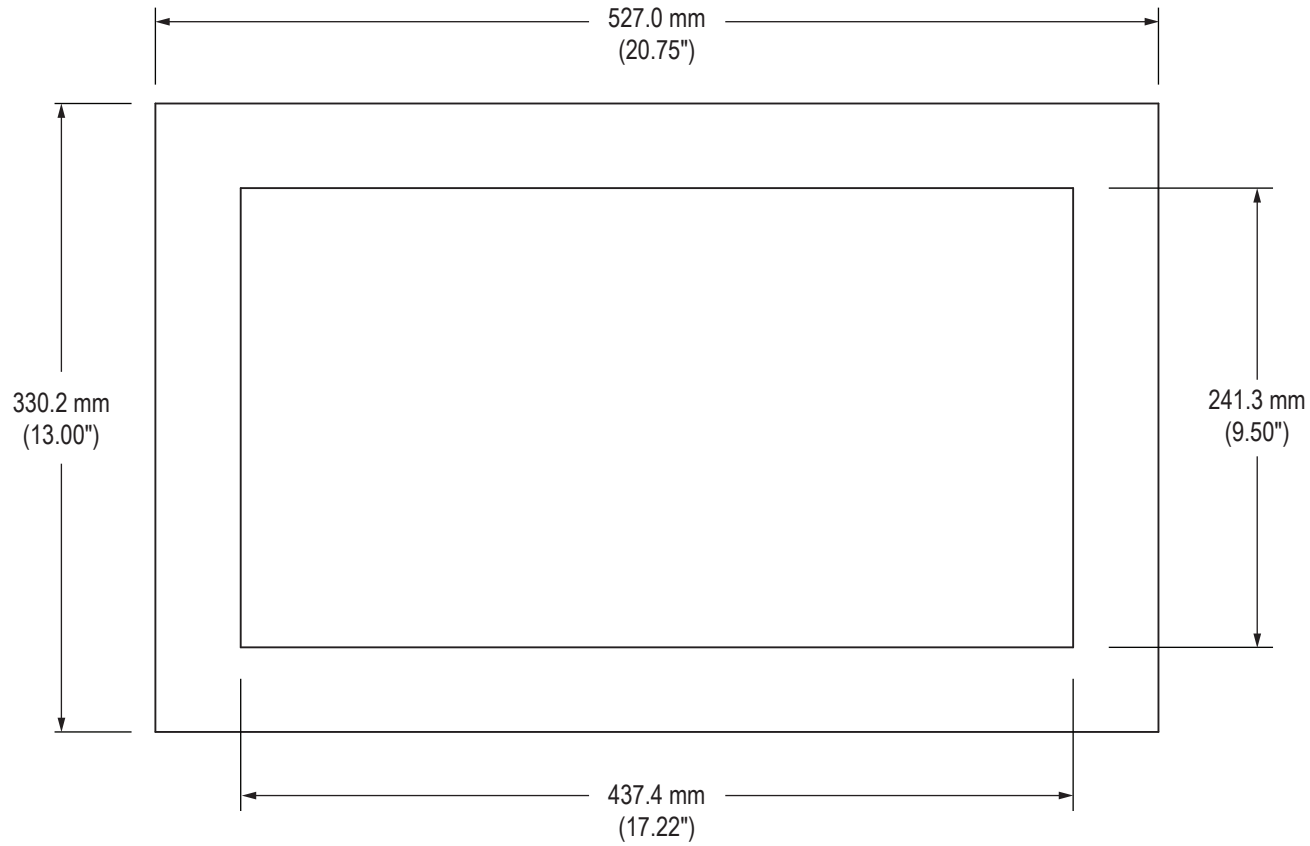

Front View

Side View

Rear View (showing Cutout Dimensions)

Bottom View

Cable Connections

Rear View

CONTROL PANEL
BUTTONS

POWER INPUT

Bottom View

SERIAL (RS-232) (for Touch Screen option)

POWER INPUT

USB

DVI VIDEO

VGA VIDEO