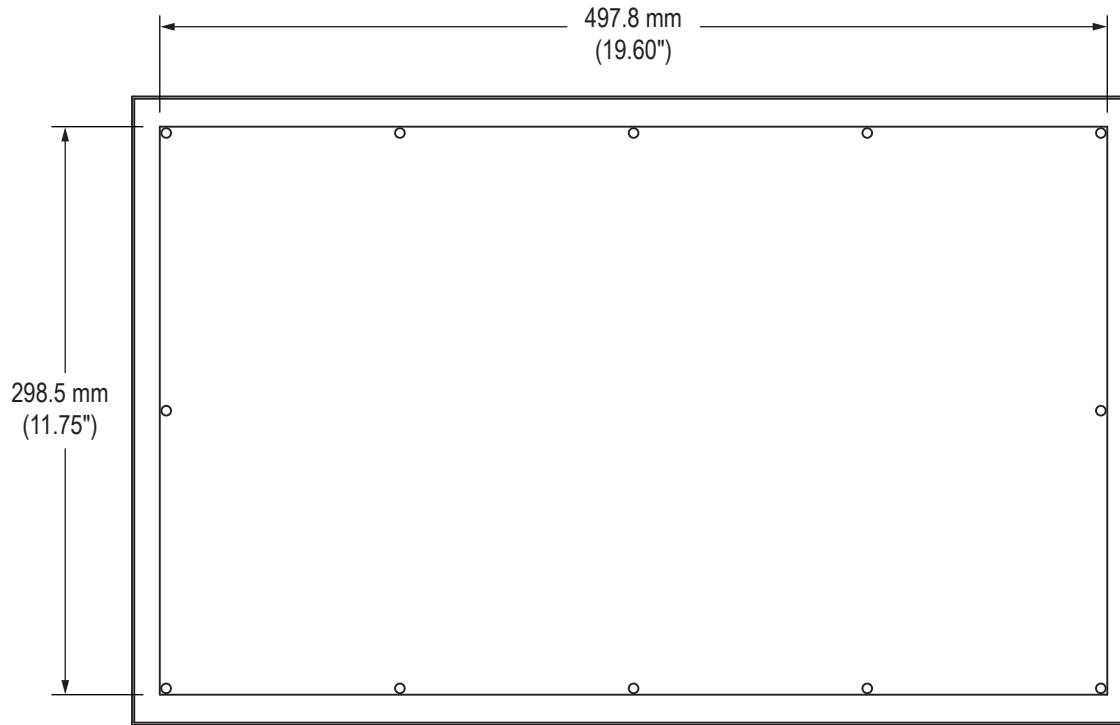

Front View

Side View

Rear View (showing Cutout Dimensions)

Bottom View

Cable Connections

Rear View

CONTROL PANEL
BUTTONS

POWER INPUT

Bottom View

SERIAL (RS-232) (for Touch Screen option)

POWER INPUT

DVI VIDEO

VGA VIDEO