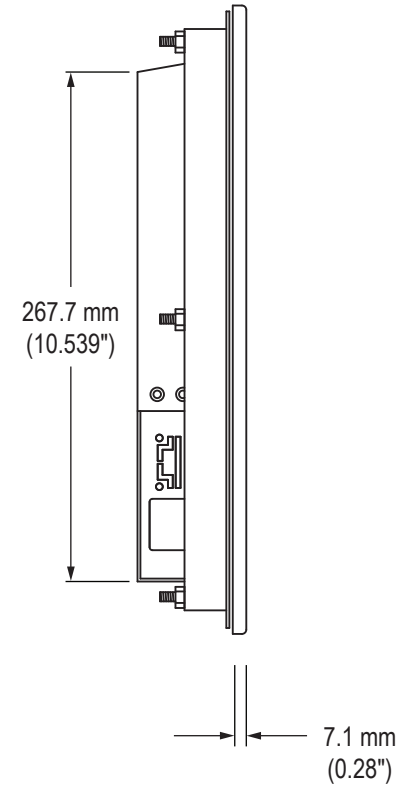

Front View

Side View

Rear View (showing Cutout Dimensions)

Bottom View

Cable Connections

Rear View

CONTROL PANEL
BUTTONS

POWER INPUT

Bottom View

SERIAL (RS-232) (for Touch Screen option)

POWER INPUT

DVI VIDEO

VGA VIDEO