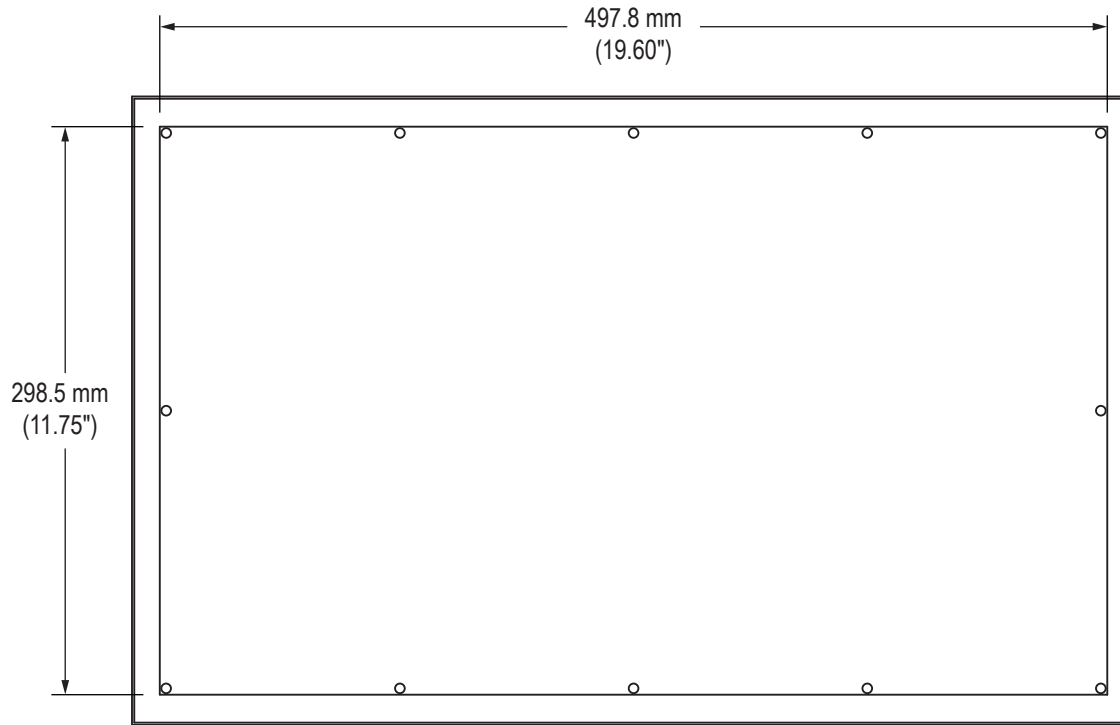

Front View

Side View

Rear View (showing Cutout Dimensions)

Bottom View

Cable Connections

Rear View

CONTROL PANEL
BUTTONS

POWER INPUT

Bottom View

SERIAL (RS-232) (for Touch Screen option)

POWER INPUT

USB

DVI VIDEO

VGA VIDEO