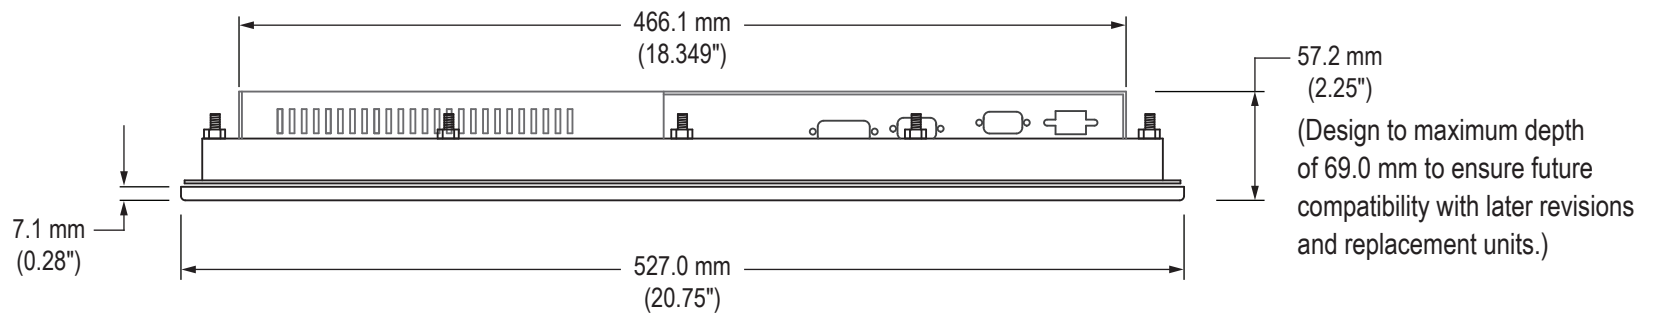

Front View

Side View

Rear View (showing Cutout Dimensions)

Bottom View

Cable Connections

Rear View

CONTROL PANEL
BUTTONS

POWER INPUT

Bottom View

SERIAL (RS-232) (for Touch Screen option)

POWER INPUT

USB

DVI VIDEO

VGA VIDEO