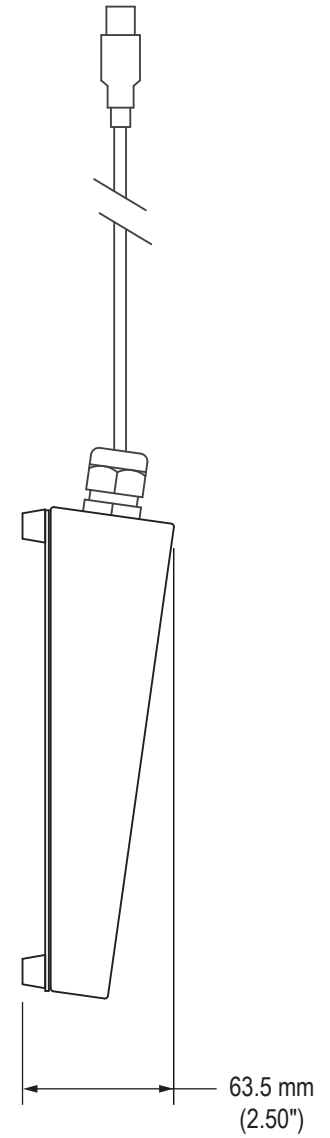

Top View

Side View

# Detailed Top View Showing Keys

206.6 mm  
(8.14")

416.6 mm  
(16.40")

Mechanical Drawing – Full-Travel Benchtop Keyboard with Touchpad

© 2017

Hope Industrial Systems, Inc.  
Toll Free: (877) 762-9790 · International: +1 (678) 762-9790  
UK: +44 (0) 20 7193 2618 · E-mail: support@HopeIndustrial.com

Part Number: KB-R3-BCH series  
Revision:

Date: 2016.08.25  
Page 2 of 2

NOTES: