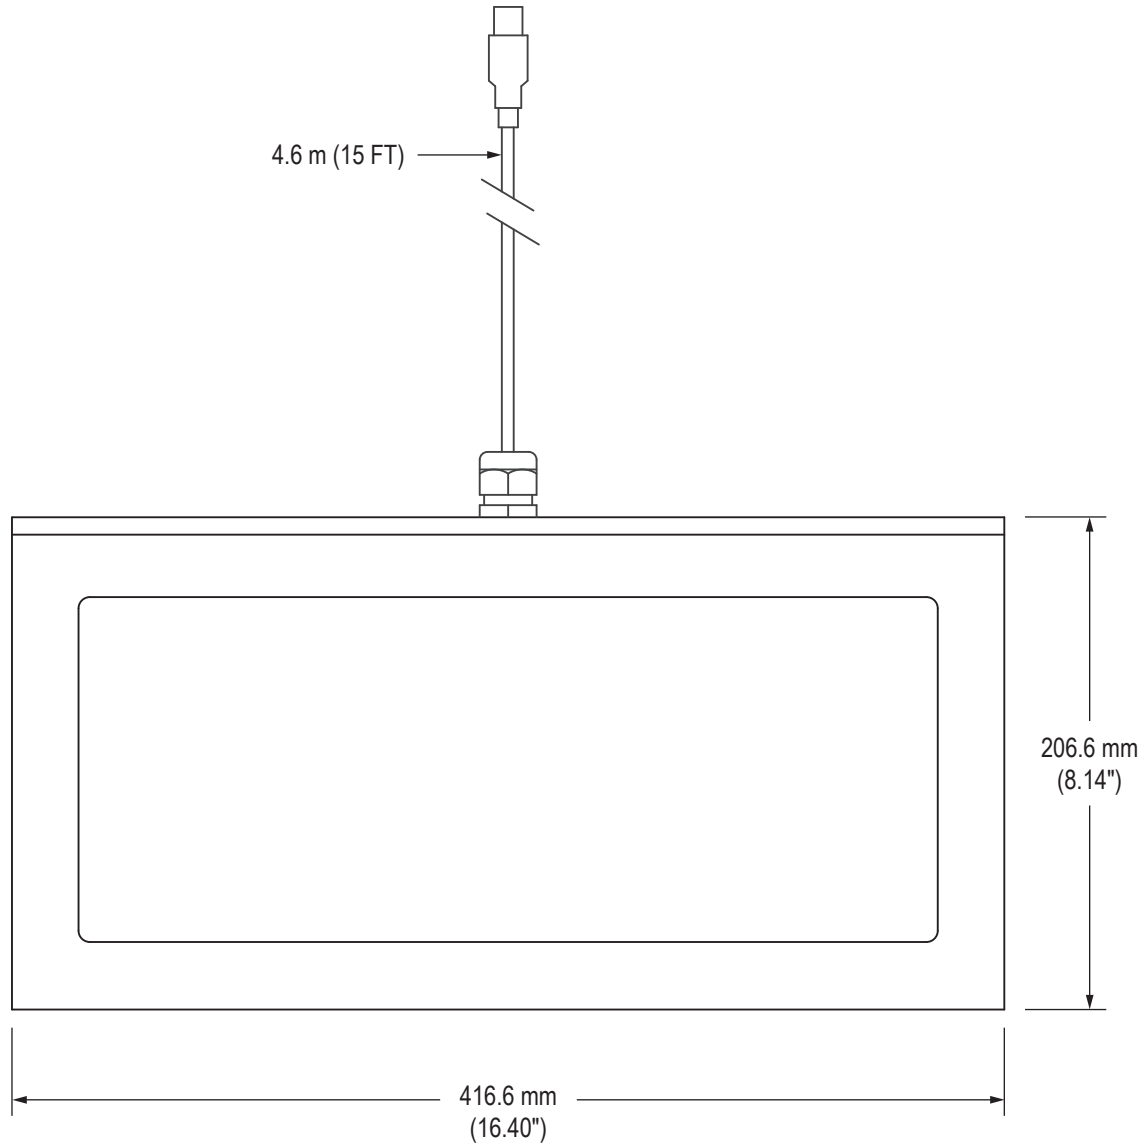

Top View

Side View

# Detailed Top View Showing Keys

206.6 mm  
(8.14")

416.6 mm  
(16.40")

Mechanical Drawing – Full-Travel Benchtop Keyboard with Touchpad

© 2017

Hope Industrial Systems, Inc.  
Toll Free: (877) 762-9790 · International: +1 (678) 762-9790  
UK: +44 (0) 20 7193 2618 · E-mail: support@HopeIndustrial.com