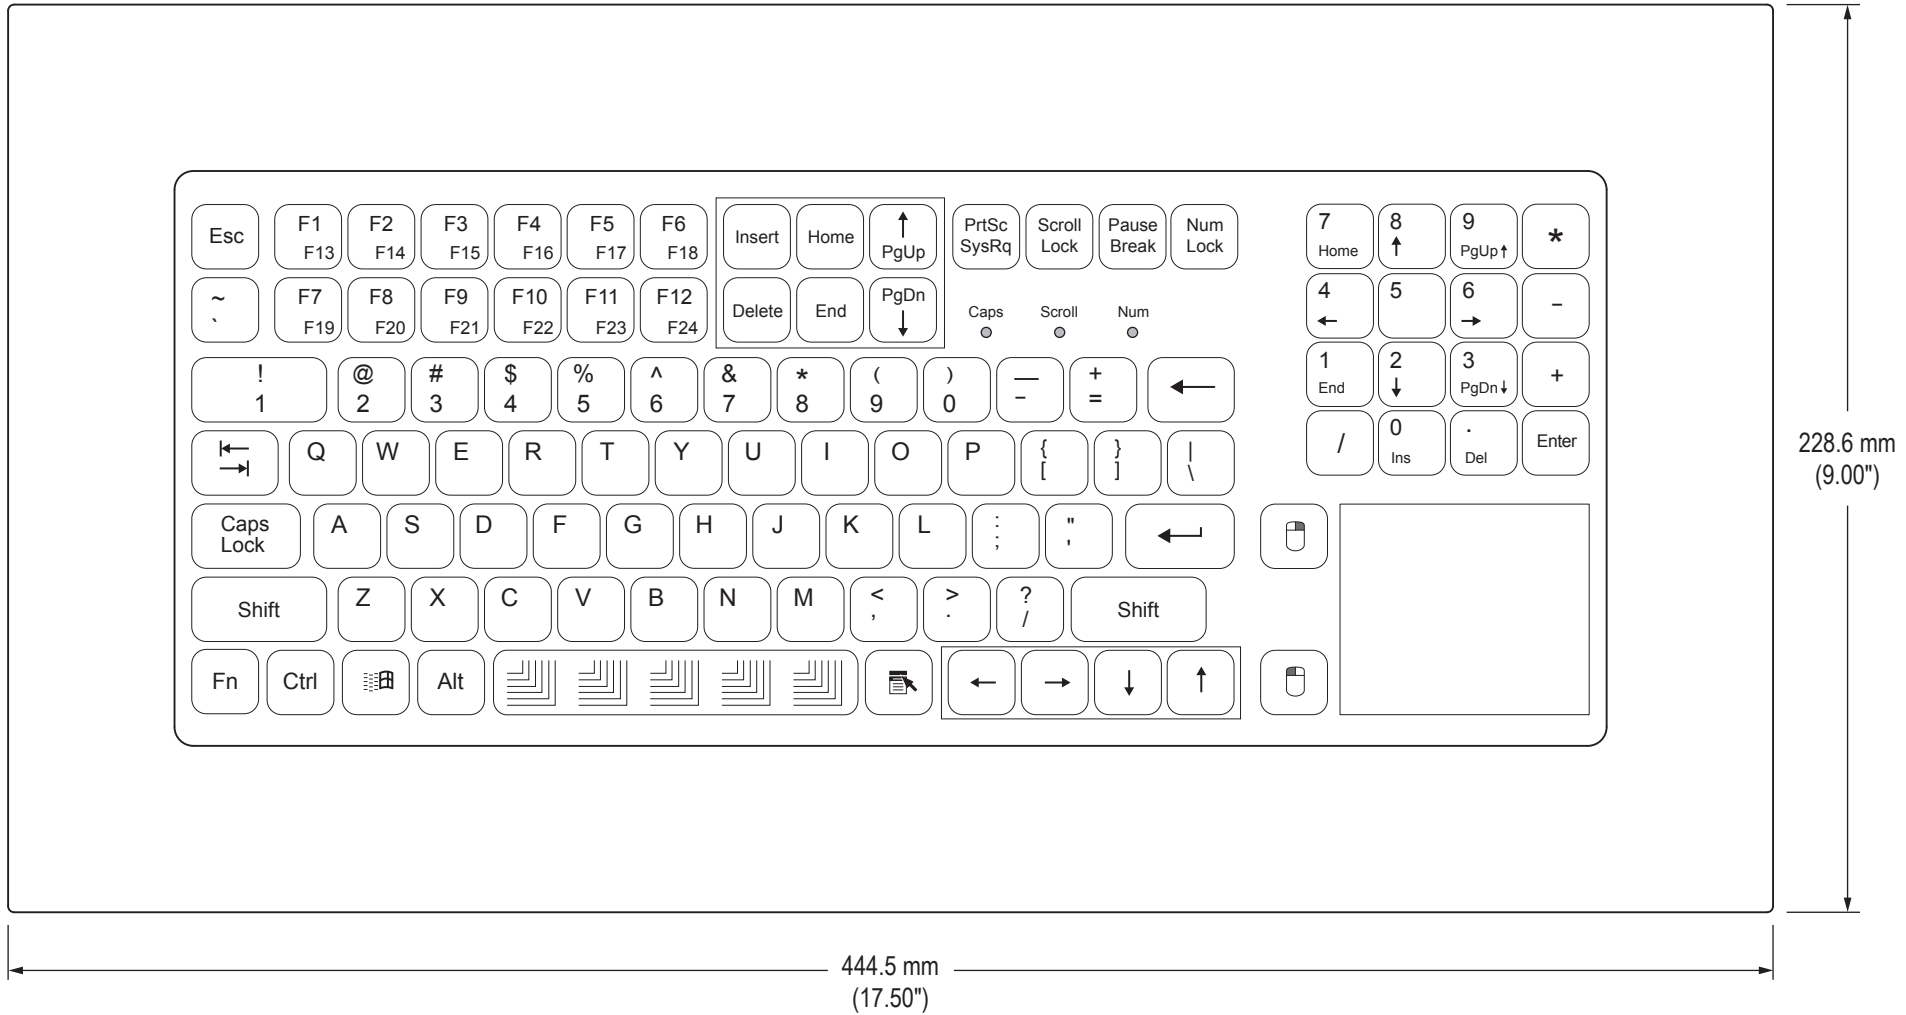

Rear View (showing Cutout Dimensions)

Side View

Detailed Top View Showing Keys (KB-M2-P90 series)

Detailed Top View Showing Keys (KB-R2-P90 series)

Detailed Top View Showing Keys (KB-R3-P90 series)