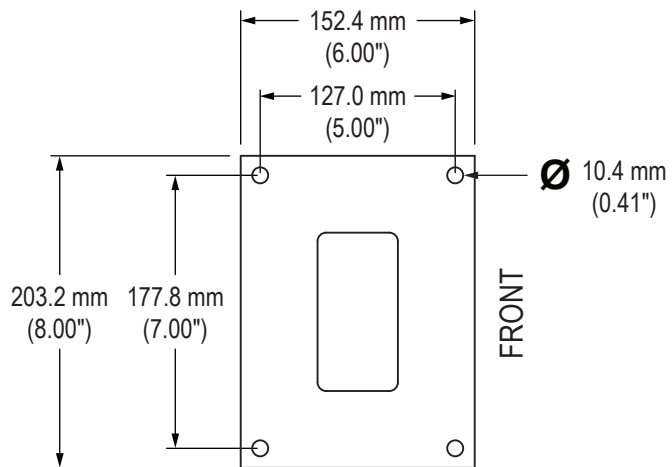

Pedestal Plate (in bottom of Pedestal for hidden cable access)

Hope Industrial Systems, Inc.

Toll Free: (877) 762-9790 · International: +1 (678) 762-9790
UK: +44 (0) 20 7193-2618 · E-mail: support@HopelIndustrial.com

Part Number: FPED series

Revision:

Date: 2010.11.23

Page 2 of 2

NOTES: