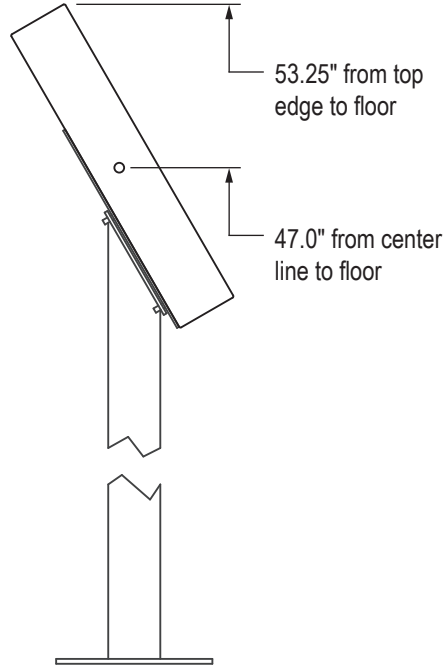

Side Views

15" Model

17" Model

Pedestal Plate (in bottom of Pedestal for hidden cable access)

Hope Industrial Systems, Inc.

Toll Free: (877) 762-9790 · International: +1 (678) 762-9790
 UK: +44 (0) 20 7193-2618 · E-mail: support@HopelIndustrial.com

Part Number: FPED series

Revision:

Date: 2010.11.23

Page 1 of 2

NOTES:

Side Views

19" Model

22" Model