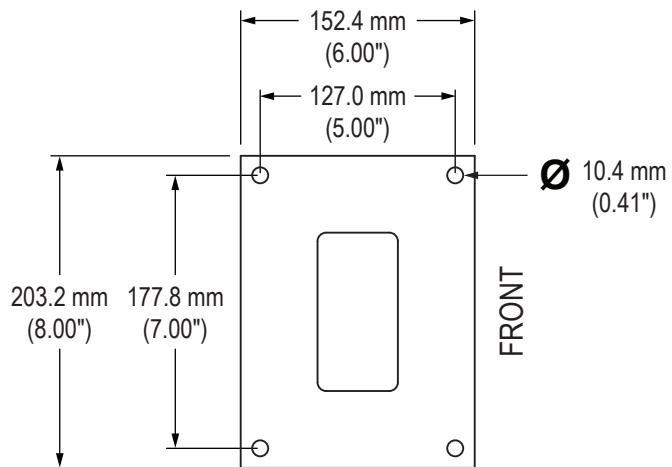

Side Views

15" Model

17" Model

Pedestal Plate (in bottom of Pedestal for hidden cable access)

Hope Industrial Systems, Inc.

Toll Free: (877) 762-9790 · International: +1 (678) 762-9790
 UK: +44 (0) 20 7193-2618 · E-mail: support@HopelIndustrial.com

Part Number: FPED series

Revision:

Date: 2010.11.23

Page 1 of 2

NOTES:

Side Views

19" Model

22" Model