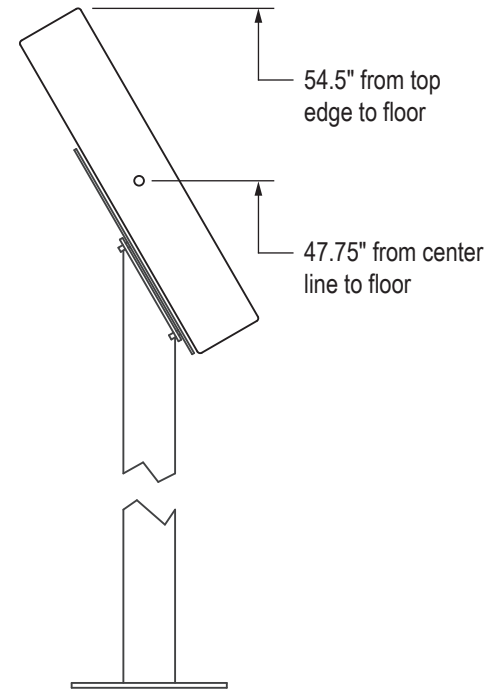

Side Views

15" Model

17" Model

Pedestal Plate (in bottom of Pedestal for hidden cable access)

Hope Industrial Systems, Inc.

Toll Free: (877) 762-9790 · International: +1 (678) 762-9790
 UK: +44 (0) 20 7193-2618 · E-mail: support@HopelIndustrial.com

Part Number: FPED series

Revision:

Date: 2010.11.23

Page 1 of 2

NOTES:

Side Views

19" Model

22" Model