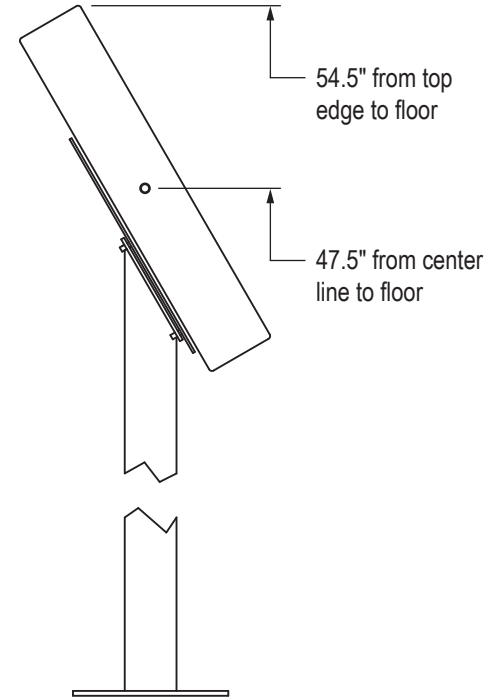

Side Views

15" Model

17" Model

Pedestal Plate (in bottom of Pedestal for hidden cable access)

Hope Industrial Systems, Inc.

Toll Free: (877) 762-9790 · International: +1 (678) 762-9790
 UK: +44 (0) 20 7193-2618 · E-mail: support@HopelIndustrial.com

Part Number: FPED series

Revision:

Date: 2010.11.23

Page 1 of 2

NOTES:

Side Views

19" Model

22" Model