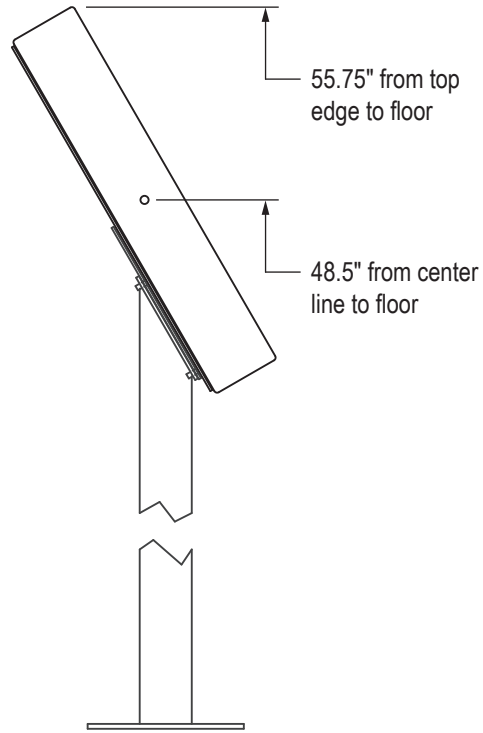

Side Views

15" Model

17" Model

Pedestal Plate (in bottom of Pedestal for hidden cable access)

Hope Industrial Systems, Inc.

Toll Free: (877) 762-9790 · International: +1 (678) 762-9790
 UK: +44 (0) 20 7193-2618 · E-mail: support@HopelIndustrial.com

Part Number: FPED series

Revision:

Date: 2010.11.23

Page 1 of 2

NOTES:

Side Views

19" Model

22" Model