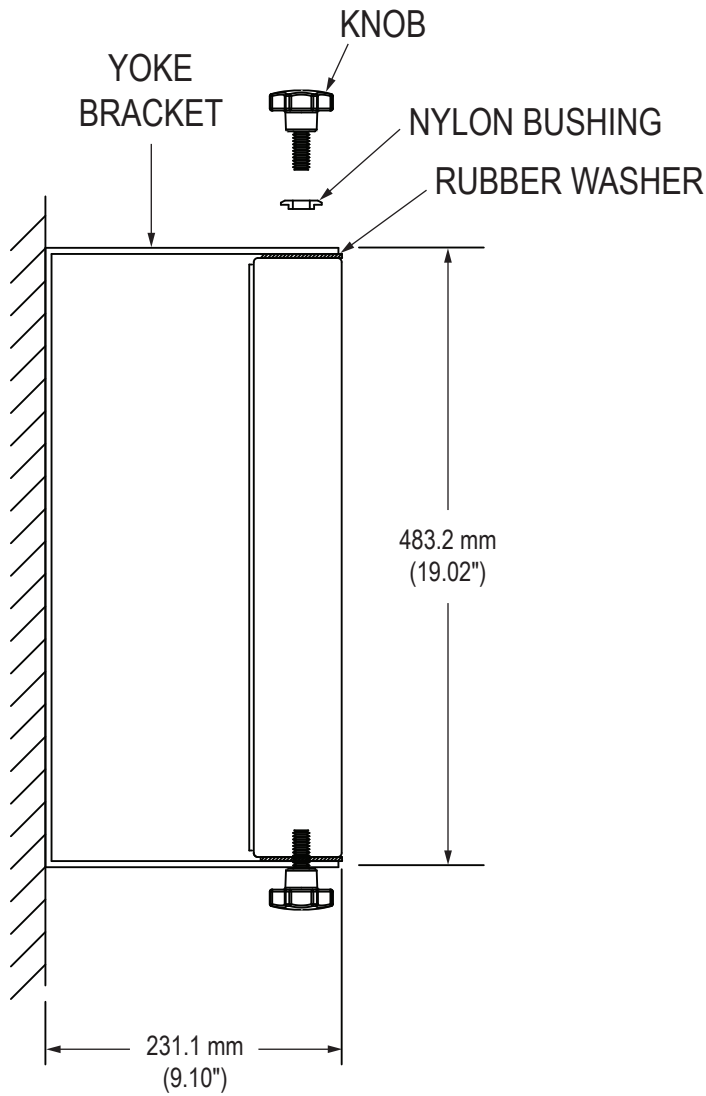

15/17" MODEL

Top View

Side View

Mounting Bracket

Mechanical Drawing – Heavy Industrial Wall Yoke

19" MODEL

Top View

Side View

Mounting Bracket

19.5" MODEL

Top View

Side View

Mounting Bracket

22" MODEL

Top View

Side View

Part Number: YW-07 series

Date: 2016.01.29

NOTES:

Revision:

Page 4 of 5

23" MODEL

Top View

Side View