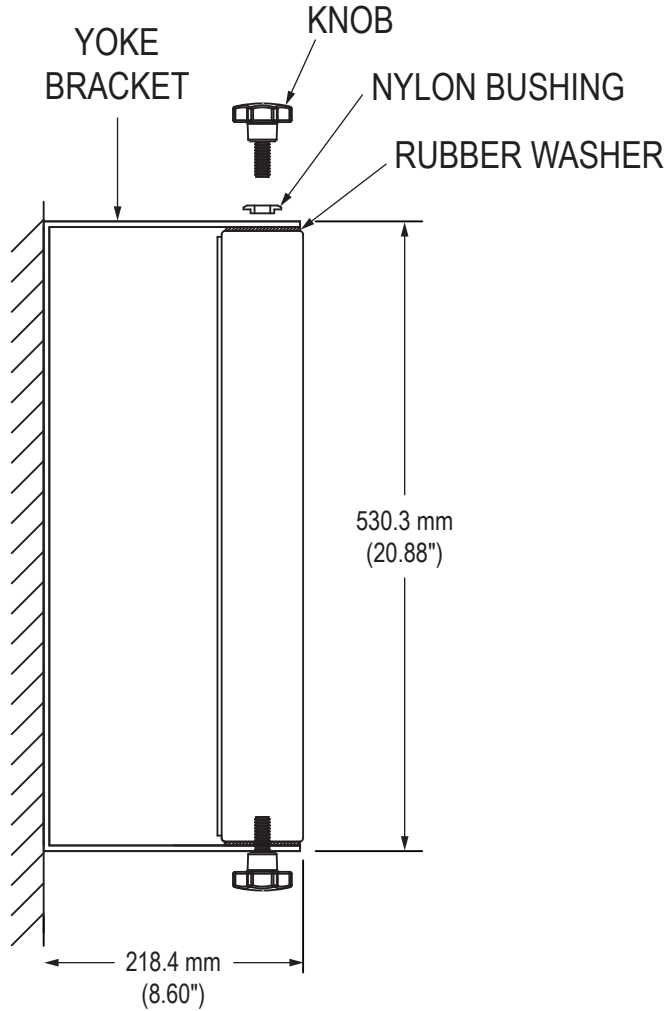

15/17" MODEL

Top View

Side View

Mounting Bracket

Mechanical Drawing – Heavy Industrial Wall Yoke

19" MODEL

Top View

Side View

Mounting Bracket

19.5" MODEL

Top View

Side View

Mounting Bracket

22" MODEL

Top View

Side View

Part Number: YW-07 series

Date: 2016.01.29

NOTES:

Revision:

Page 4 of 5

23" MODEL

Top View

Side View