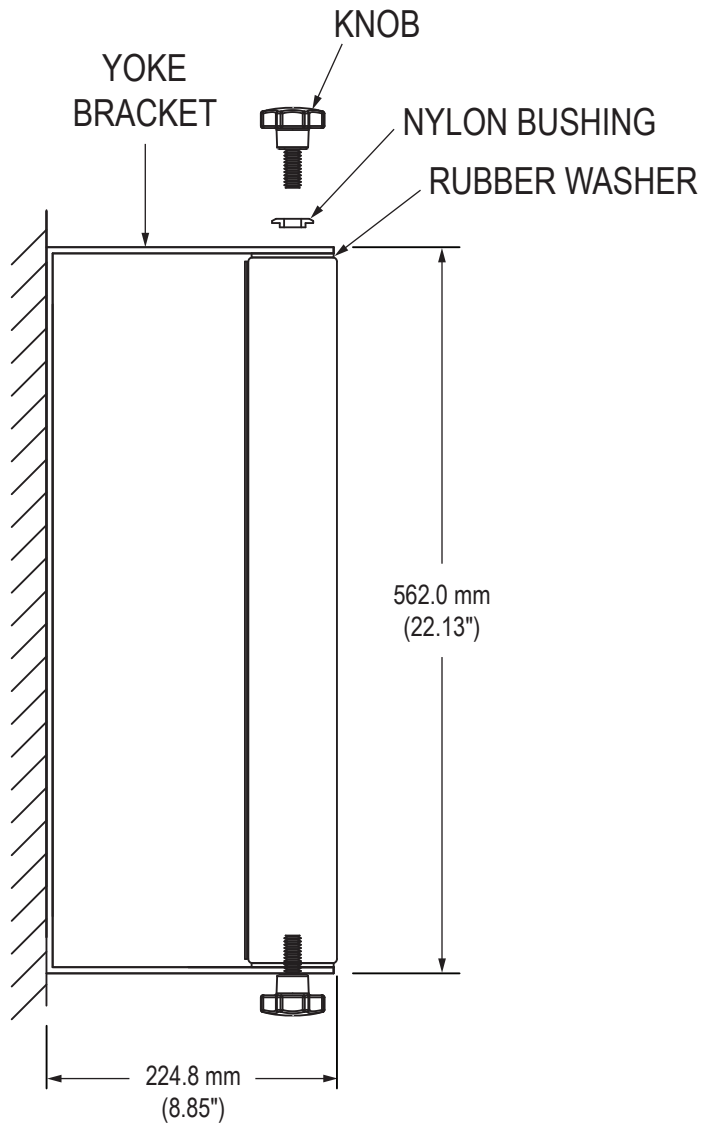

Part Number: YW-07 series

Revision:

Date: 2010.09.02

Page 1 of 3

NOTES:

19" MODEL

Top View

Side View

Mounting Bracket

Mechanical Drawing – Heavy Industrial Wall Yoke

22" MODEL

Top View

Side View

Mounting Bracket

Mechanical Drawing – Heavy Industrial Wall Yoke