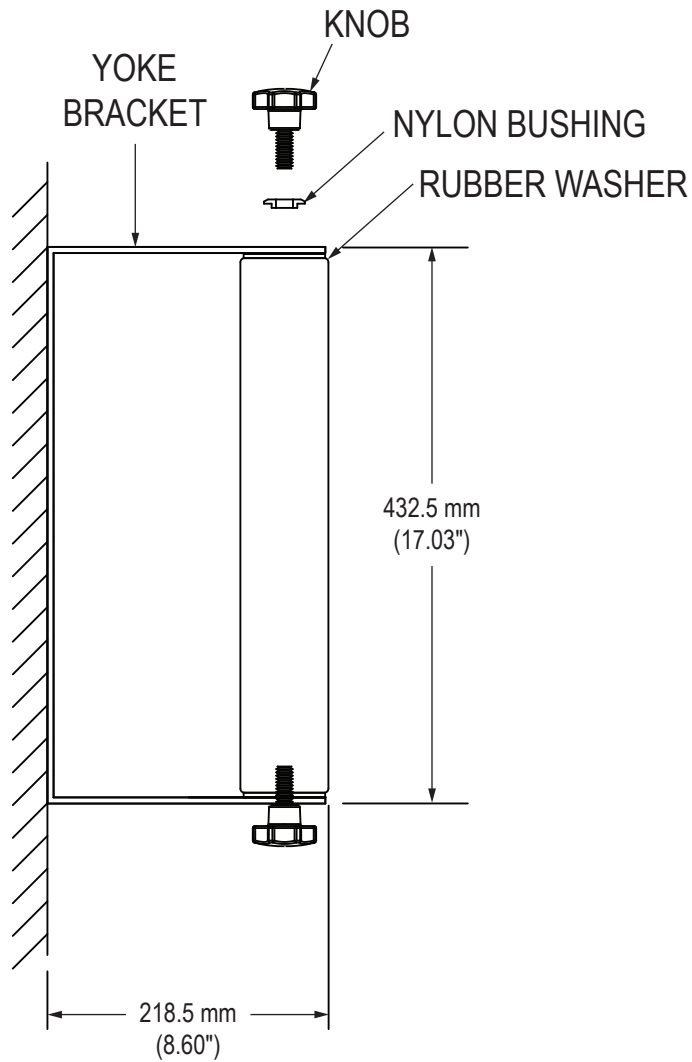

15/17" MODEL

Top View

Side View

Mounting Bracket

Mechanical Drawing – Heavy Industrial Wall Yoke

Hope Industrial Systems, Inc.
 Toll Free: (877) 762-9790 · International: +1(678) 762-9790
 UK: + 44 20 7193-2618 · E-mail: support@HopelIndustrial.com

Part Number: YW-07 series

Revision:

Date: 2010.09.02

Page 1 of 3

NOTES:

19" MODEL

Top View

Side View

Mounting Bracket

Mechanical Drawing – Heavy Industrial Wall Yoke

22" MODEL

Top View

Side View

Mounting Bracket

Mechanical Drawing – Heavy Industrial Wall Yoke