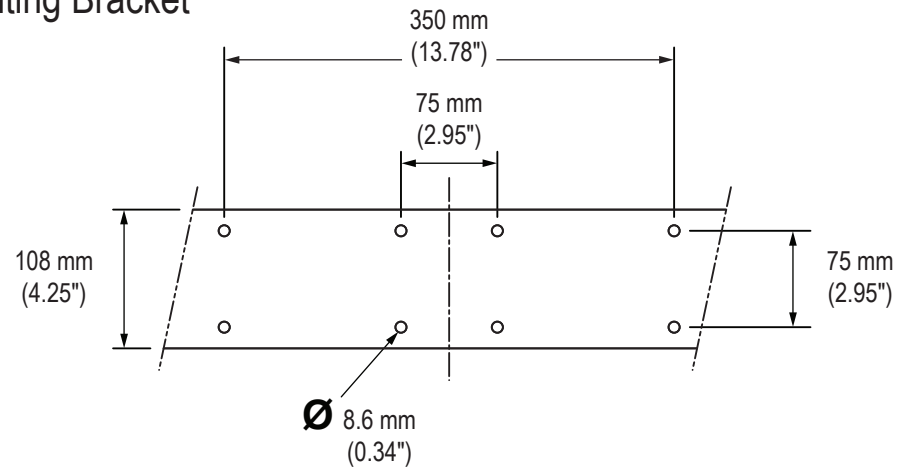

15/17" MODEL

Top View

Side View

Mounting Bracket

Mechanical Drawing – Heavy Industrial Wall Yoke

19" MODEL

Top View

Side View

Mounting Bracket

19.5" MODEL

Top View

Side View

Mounting Bracket

22" MODEL

Top View

Side View

Part Number: YW-07 series

Date: 2016.01.29

NOTES:

Revision:

Page 4 of 5

23" MODEL

Top View

Side View