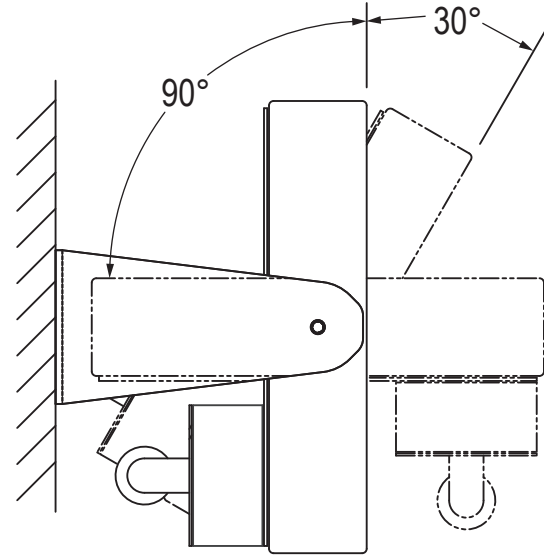

15/17" MODEL

Top View

Side View

Mounting Bracket

Mechanical Drawing – Heavy Industrial Wall Yoke

19" MODEL

Top View

Side View

Mounting Bracket

19.5" MODEL

Top View

Side View

Mounting Bracket

22" MODEL

Top View

Side View

Part Number: YW-07 series

Date: 2016.01.29

NOTES:

Revision:

Page 4 of 5

23" MODEL

Top View

Side View