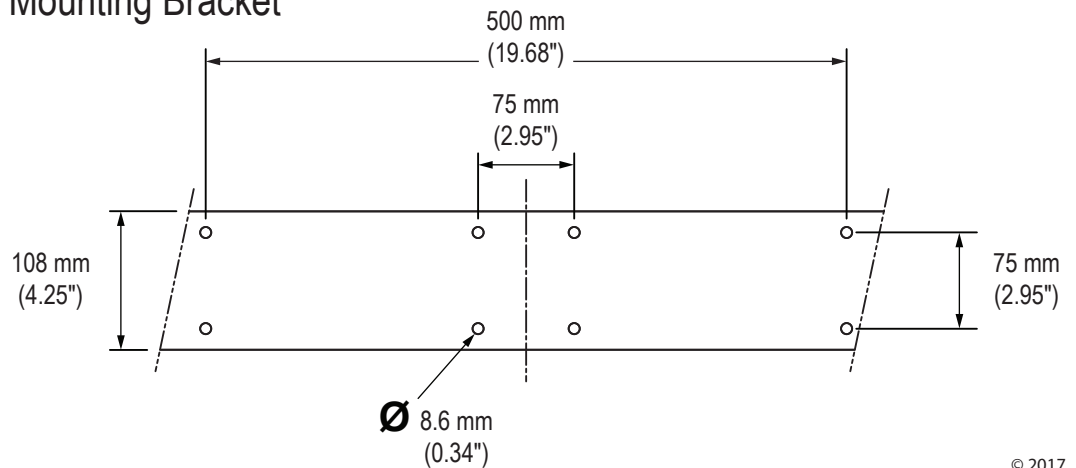

Mounting Bracket

Mechanical Drawing – Heavy Industrial Wall Yoke

© 2017

Hope Industrial Systems, Inc.
Toll Free: (877) 762-9790 · International: +1 (678) 762-9790
UK: +44 (0) 20 7193-2618 · E-mail: support@HopeIndustrial.com

Part Number: YW-07 series

Date: 2016.01.29

NOTES:

Revision:

Page 4 of 5