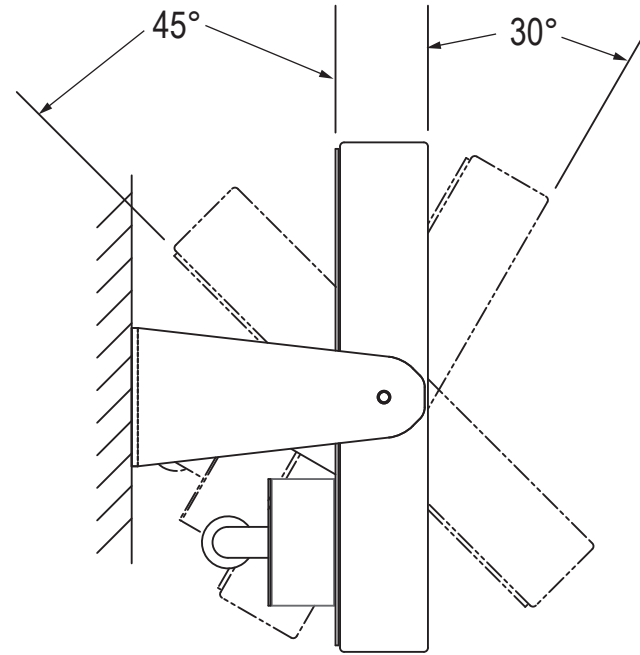

Part Number: YW-07 series

Revision:

Date: 2010.09.02

Page 1 of 3

NOTES:

19" MODEL

Top View

Side View

Mounting Bracket

Mechanical Drawing – Heavy Industrial Wall Yoke

22" MODEL

Top View

Side View

Mounting Bracket

Mechanical Drawing – Heavy Industrial Wall Yoke