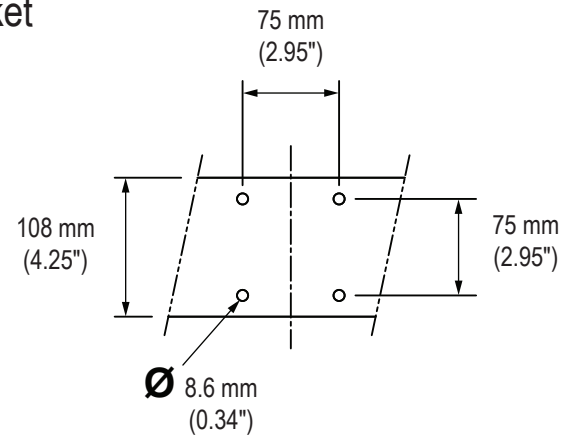

Part Number: YW-07 series

Revision:

Date: 2010.09.02

Page 1 of 3

NOTES:

19" MODEL

Top View

Side View

Mounting Bracket

Mechanical Drawing – Heavy Industrial Wall Yoke

22" MODEL

Top View

Side View

Mounting Bracket

Mechanical Drawing – Heavy Industrial Wall Yoke