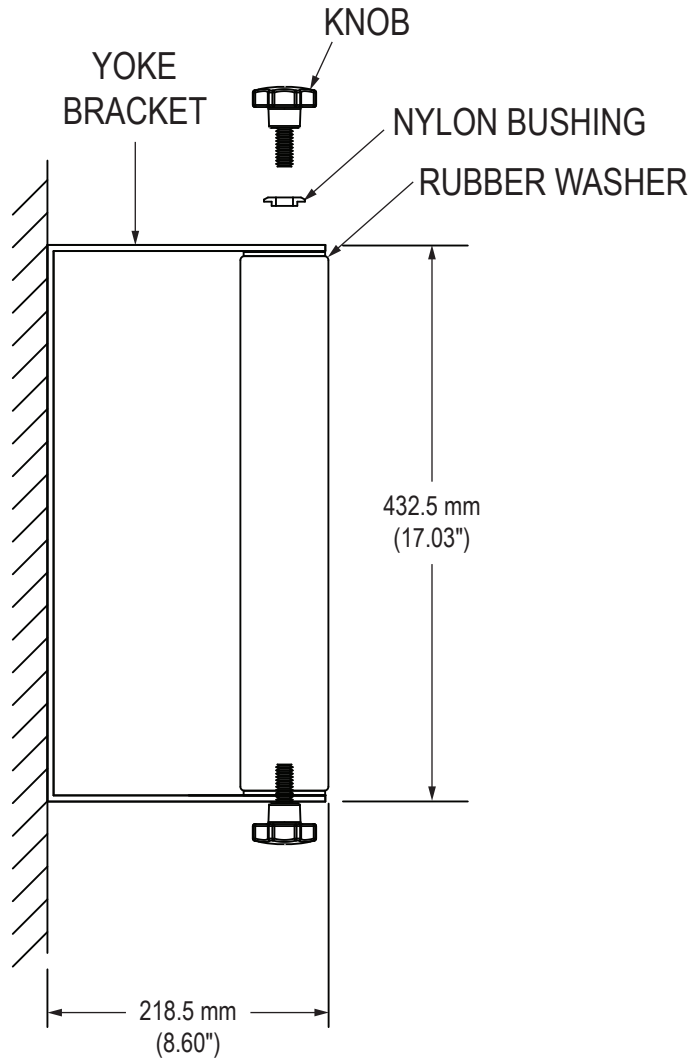

15/17" MODEL

Top View

Side View

Mounting Bracket

Mechanical Drawing – Heavy Industrial Wall Yoke

19" MODEL

Top View

Side View

Mounting Bracket

19.5" MODEL

Top View

Side View

Mounting Bracket

22" MODEL

Top View

Side View

Part Number: YW-07 series

Date: 2016.01.29

NOTES:

Revision:

Page 4 of 5

23" MODEL

Top View

Side View