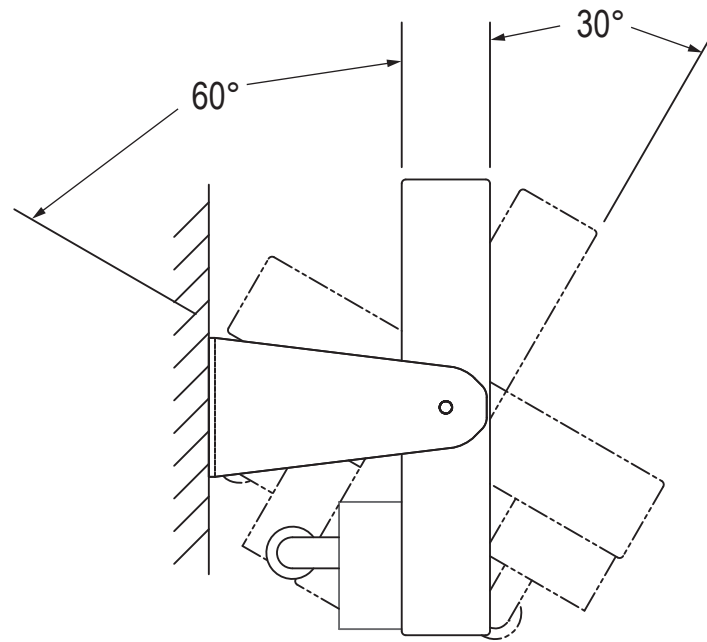

15/17" MODEL

Top View

Side View

Mounting Bracket

Mechanical Drawing – Heavy Industrial Wall Yoke

Hope Industrial Systems, Inc.
 Toll Free: (877) 762-9790 · International: +1(678) 762-9790
 UK: + 44 20 7193-2618 · E-mail: support@HopelIndustrial.com

Part Number: YW-07 series

Revision:

Date: 2010.09.02

Page 1 of 3

NOTES:

19" MODEL

Top View

Side View

Mounting Bracket

Mechanical Drawing – Heavy Industrial Wall Yoke

22" MODEL

Top View

Side View

Mounting Bracket

Mechanical Drawing – Heavy Industrial Wall Yoke