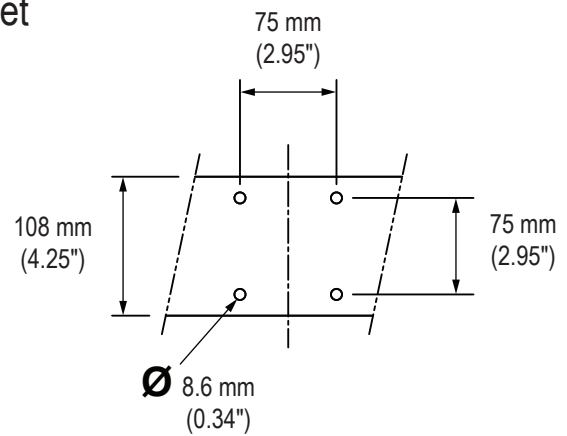

15/17" MODEL

Top View

Side View

Mounting Bracket

Mechanical Drawing – Heavy Industrial Wall Yoke

Hope Industrial Systems, Inc.
 Toll Free: (877) 762-9790 · International: +1(678) 762-9790
 UK: + 44 20 7193-2618 · E-mail: support@HopelIndustrial.com

Part Number: YW-07 series

Revision:

Date: 2010.09.02

Page 1 of 3

NOTES:

19" MODEL

Top View

Side View

Mounting Bracket

Mechanical Drawing – Heavy Industrial Wall Yoke

22" MODEL

Top View

Side View

Mounting Bracket

Mechanical Drawing – Heavy Industrial Wall Yoke