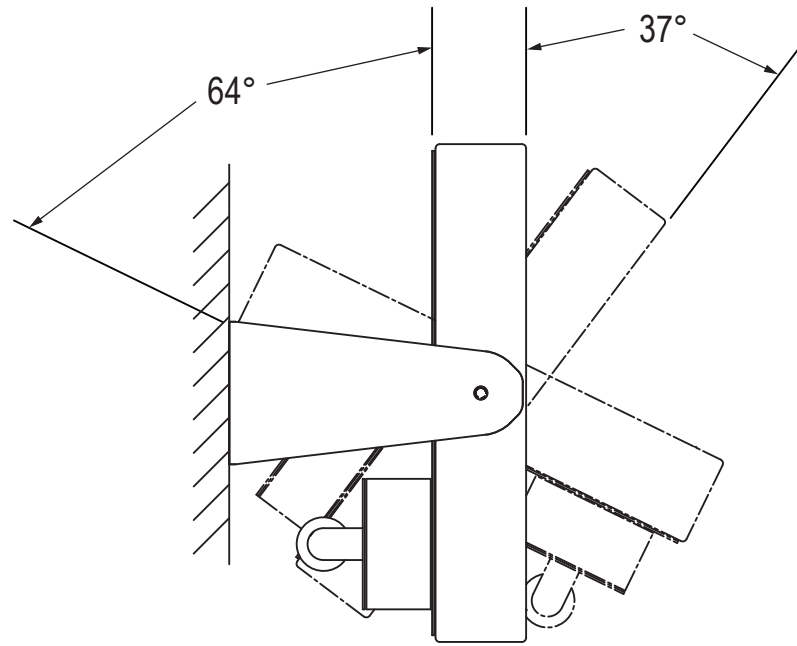

Mounting Bracket

19.5" MODEL

Top View

Side View

Mounting Bracket

22" MODEL

Top View

Side View

Part Number: YW-07 series

Date: 2016.01.29

NOTES:

Revision:

Page 4 of 5

23" MODEL

Top View

Side View