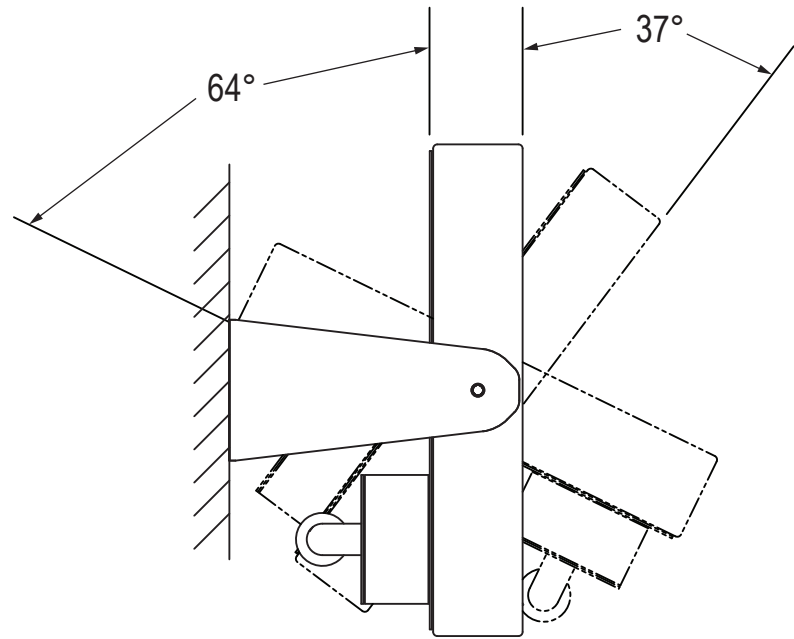

15/17" MODEL

Top View

Side View

Mounting Bracket

Mechanical Drawing – Heavy Industrial Wall Yoke

19" MODEL

Top View

Side View

Mounting Bracket

19.5" MODEL

Top View

Side View

Mounting Bracket

22" MODEL

Top View

Side View

Part Number: YW-07 series

Date: 2016.01.29

NOTES:

Revision:

Page 4 of 5

23" MODEL

Top View

Side View