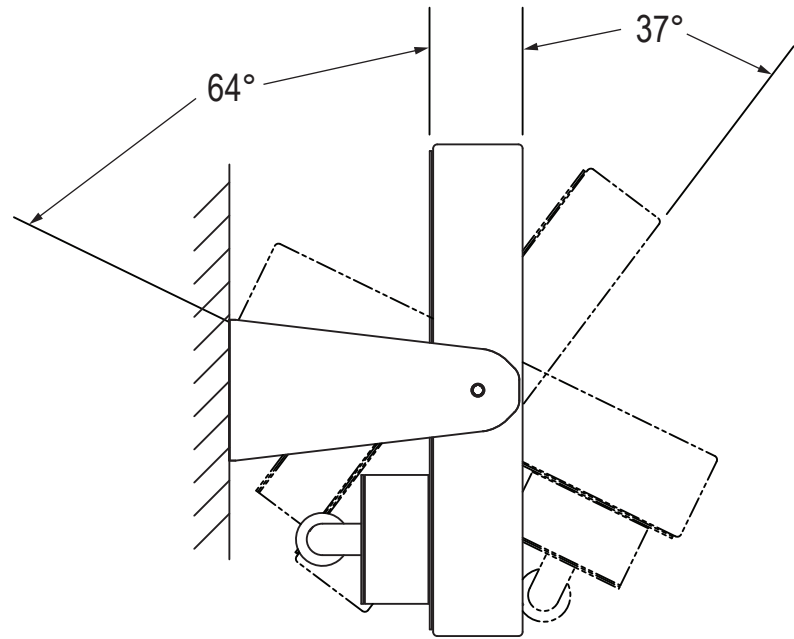

Part Number: YW-07 series

Revision:

Date: 2010.09.02

Page 1 of 3

NOTES:

19" MODEL

Top View

Side View

Mounting Bracket

Mechanical Drawing – Heavy Industrial Wall Yoke

22" MODEL

Top View

Side View

Mounting Bracket

Mechanical Drawing – Heavy Industrial Wall Yoke