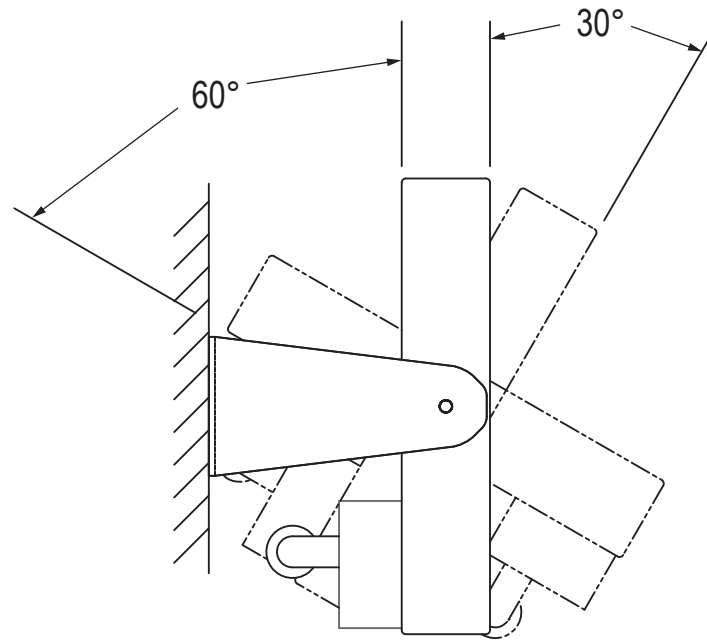

15/17" MODEL

Top View

Side View

Mounting Bracket

Mechanical Drawing – Heavy Industrial Wall Yoke

19" MODEL

Top View

Side View

Mounting Bracket

19.5" MODEL

Top View

Side View

Mounting Bracket

22" MODEL

Top View

Side View

Part Number: YW-07 series

Date: 2016.01.29

NOTES:

Revision:

Page 4 of 5

23" MODEL

Top View

Side View