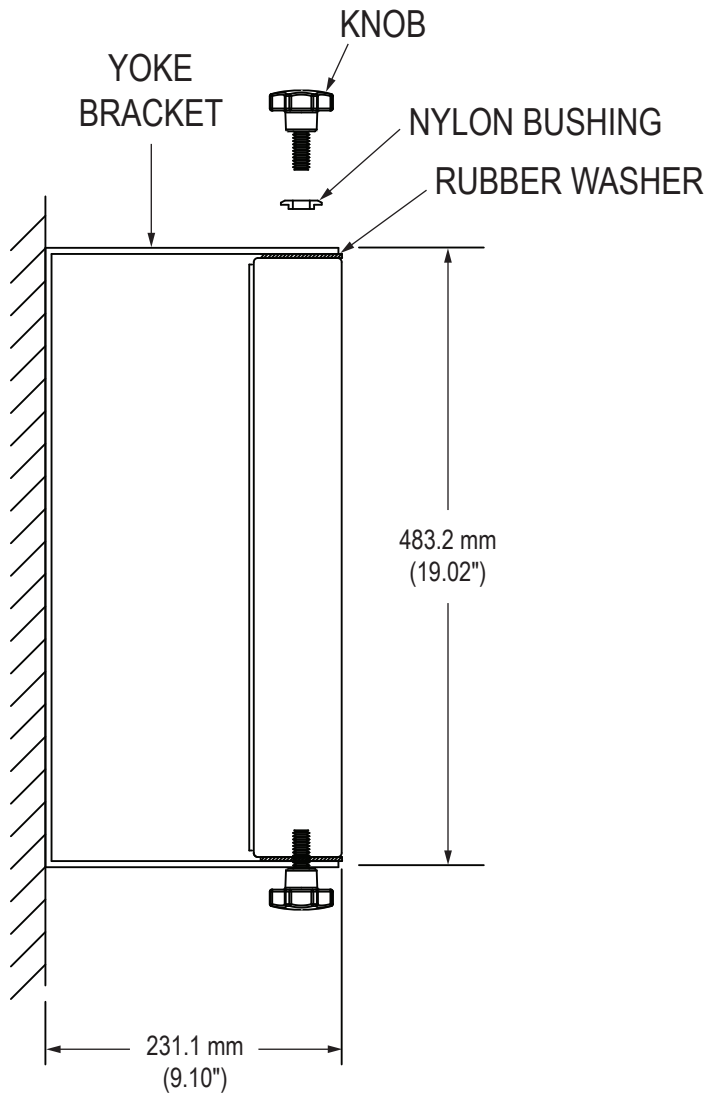

Part Number: YW-07 series

Revision:

Date: 2010.09.02

Page 1 of 3

NOTES:

19" MODEL

Top View

Side View

Mounting Bracket

Mechanical Drawing – Heavy Industrial Wall Yoke

22" MODEL

Top View

Side View

Mounting Bracket

Mechanical Drawing – Heavy Industrial Wall Yoke