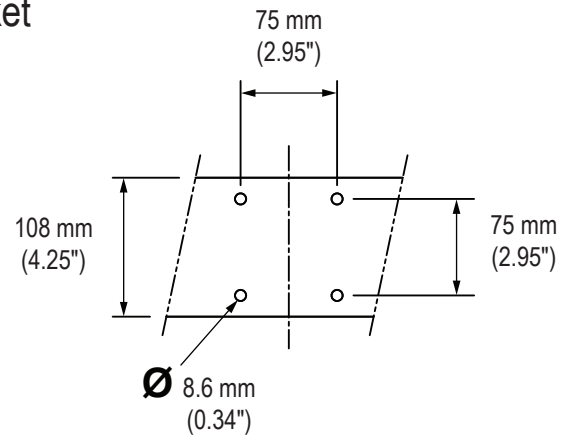

Part Number: YW-07 series

Revision:

Date: 2010.09.02

Page 1 of 3

NOTES:

19" MODEL

Top View

Side View

Mounting Bracket

Mechanical Drawing – Heavy Industrial Wall Yoke

22" MODEL

Top View

Side View

Mounting Bracket

Mechanical Drawing – Heavy Industrial Wall Yoke