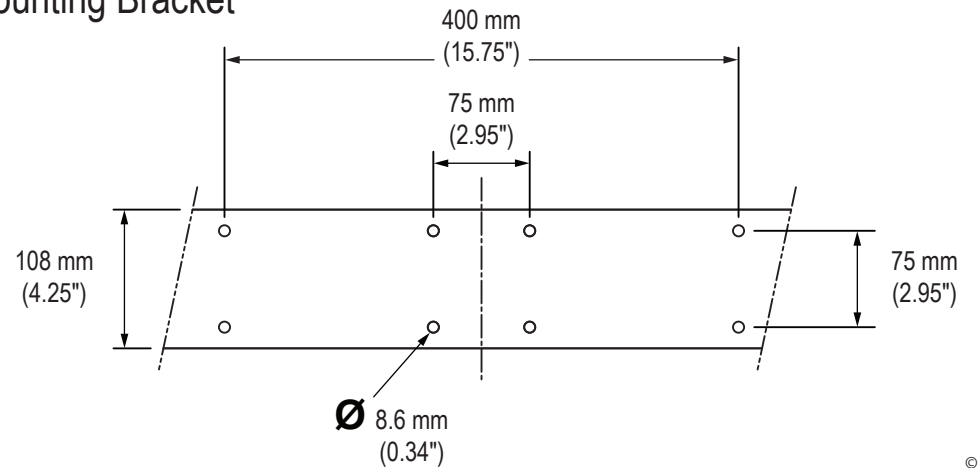

15/17" MODEL

Top View

Side View

Mounting Bracket

Mechanical Drawing – Heavy Industrial Wall Yoke

19" MODEL

Top View

Side View

Mounting Bracket

19.5" MODEL

Top View

Side View

Mounting Bracket

22" MODEL

Top View

Side View

Part Number: YW-07 series

Date: 2016.01.29

NOTES:

Revision:

Page 4 of 5

23" MODEL

Top View

Side View