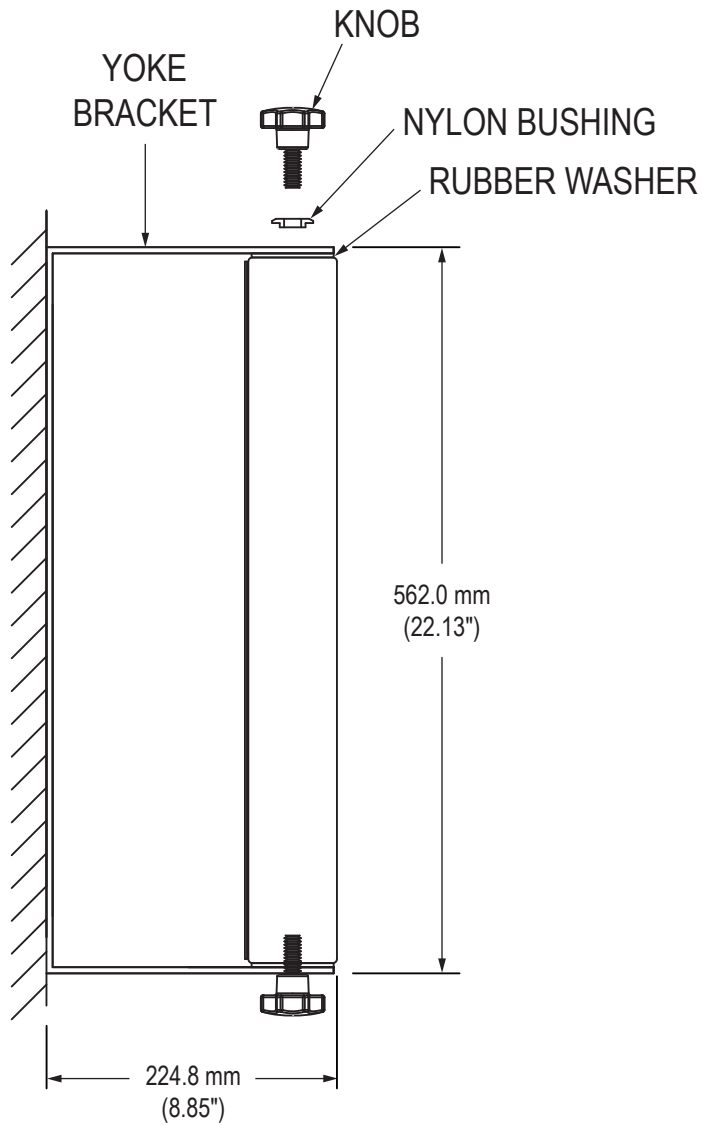

15/17" MODEL

Top View

Side View

Mounting Bracket

Mechanical Drawing – Heavy Industrial Wall Yoke

19" MODEL

Top View

Side View

Mounting Bracket

19.5" MODEL

Top View

Side View

Mounting Bracket

22" MODEL

Top View

Side View

Part Number: YW-07 series

Date: 2016.01.29

NOTES:

Revision:

Page 4 of 5

23" MODEL

Top View

Side View