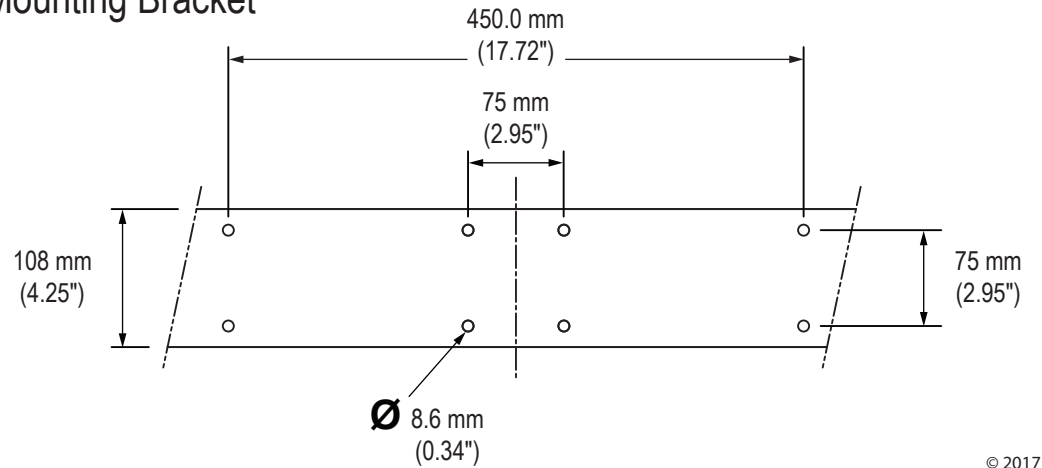

15/17" MODEL

Top View

Side View

Mounting Bracket

Mechanical Drawing – Heavy Industrial Wall Yoke

19" MODEL

Top View

Side View

Mounting Bracket

19.5" MODEL

Top View

Side View

Mounting Bracket

22" MODEL

Top View

Side View

Part Number: YW-07 series

Date: 2016.01.29

NOTES:

Revision:

Page 4 of 5

23" MODEL

Top View

Side View