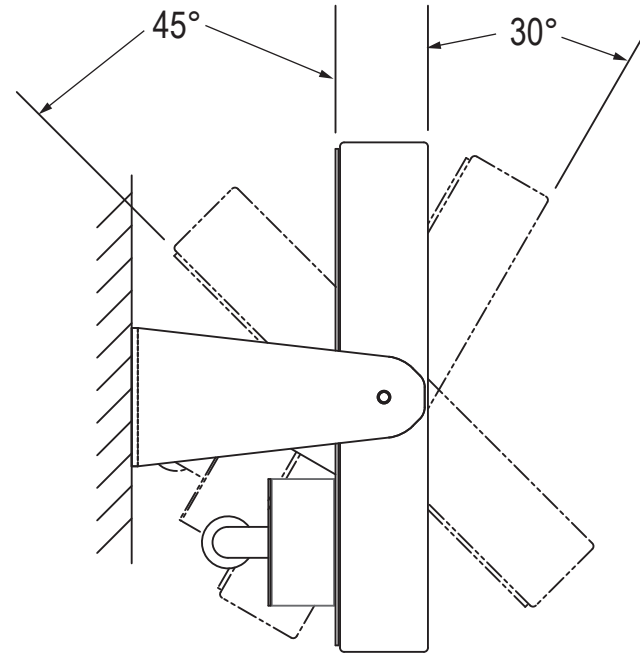

15/17" MODEL

Top View

Side View

Mounting Bracket

Mechanical Drawing – Heavy Industrial Wall Yoke

19" MODEL

Top View

Side View

Mounting Bracket

19.5" MODEL

Top View

Side View

Mounting Bracket

22" MODEL

Top View

Side View

Part Number: YW-07 series

Date: 2016.01.29

NOTES:

Revision:

Page 4 of 5

23" MODEL

Top View

Side View