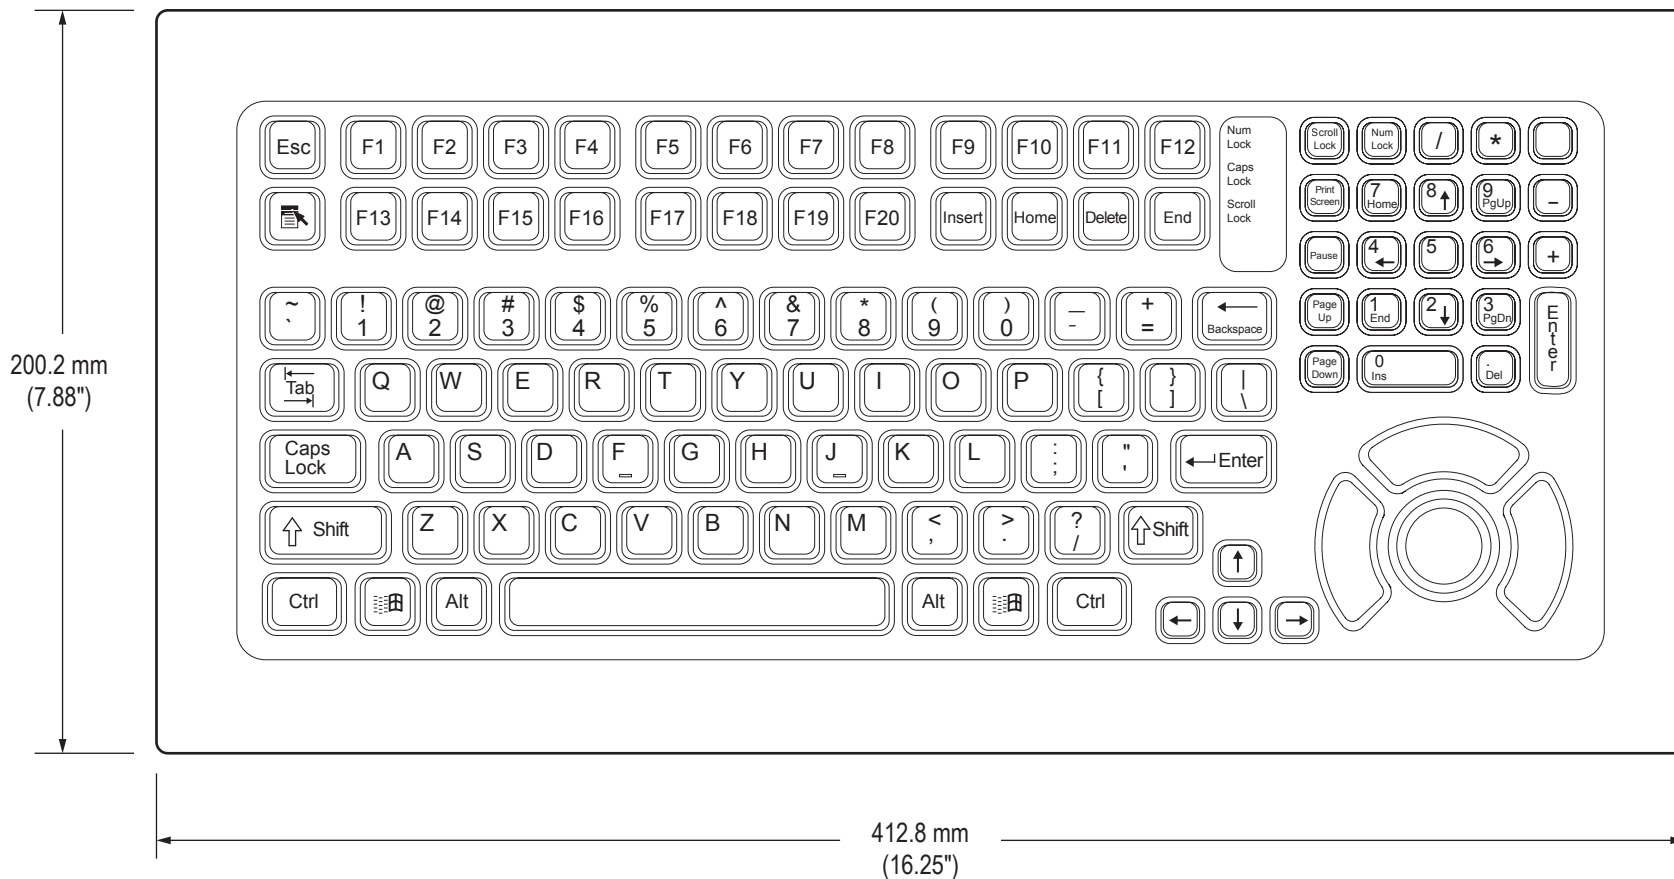

# Detailed Top View Showing Keys

(Note: mounting bracket not shown)

### Rear View of Mounting Plate

1/4-20 MACHINE SCREWS  
IN PANEL (4 PLACES AS  
SHOWN, NOT PROVIDED)

### Side View